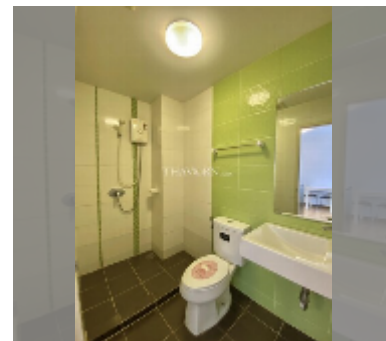

Condo for sale 1 bedroom 30 m² in The Trust Residence Central Pattaya, Pattaya

฿ 1,460,000

UNIT PARAMETERS:

UID	FS-242363
quota	thai quota
type	1 bedroom
size	30m²
floor	4
view	city view
equipment: furniture, air conditioner, refrigerator	

PROJECT PARAMETERS:

district	Central Pattaya
buildings	3
floors	7
built in	2013
maintenance	฿ 10,800/year

FACILITIES:

General information: lowrise, open parking, covered parking.

Swimming pool: swimming pool, jacuzzi, sunbathing area.

Chill zone: garden, barbeque areas.

Health zone: gym, yoga room.

Other: lobby, clubhouse, kids playgarden, CCTV, security.