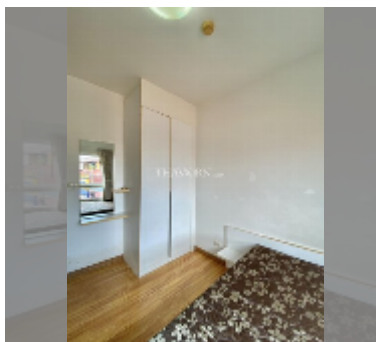

Condo for sale 1 bedroom 30 m² in The Trust Residence Central Pattaya, Pattaya

฿ 1,460,000

UNIT PARAMETERS:

UID	FS-242363
quota	thai quota
type	1 bedroom
size	30m²
floor	4
view	city view
equipment: furniture, air conditioner, refrigerator	

PROJECT PARAMETERS:

district	Central Pattaya
buildings	3
floors	7
built in	2013
maintenance	฿ 10,800/year

FACILITIES:

General information: lowrise, open parking, covered parking.

Swimming pool: swimming pool, jacuzzi, sunbathing area.

Chill zone: garden, barbeque areas.

Health zone: gym, yoga room.

Other: lobby, clubhouse, kids playgarden, CCTV, security.