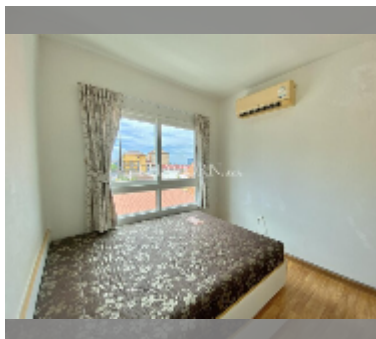

Condo for sale 1 bedroom 30 m² in The Trust Residence Central Pattaya, Pattaya

฿ 1,460,000

UNIT PARAMETERS:

UID	FS-242363
quota	thai quota
type	1 bedroom
size	30m²
floor	4
view	city view
equipment: furniture, air conditioner, refrigerator	

PROJECT PARAMETERS:

district	Central Pattaya
buildings	3
floors	7
built in	2013
maintenance	฿ 10,800/year

FACILITIES:

General information: lowrise, open parking, covered parking.

Swimming pool: swimming pool, jacuzzi, sunbathing area.

Chill zone: garden, barbeque areas.

Health zone: gym, yoga room.

Other: lobby, clubhouse, kids playgarden, CCTV, security.