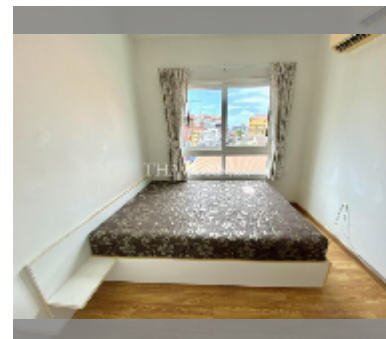

Condo for sale 1 bedroom 30 m² in The Trust Residence Central Pattaya, Pattaya

฿ 1,460,000

UNIT PARAMETERS:

UID	FS-242363
quota	thai quota
type	1 bedroom
size	30m²
floor	4
view	city view
equipment: furniture, air conditioner, refrigerator	

PROJECT PARAMETERS:

district	Central Pattaya
buildings	3
floors	7
built in	2013
maintenance	฿ 10,800/year

FACILITIES:

General information: lowrise, open parking, covered parking.

Swimming pool: swimming pool, jacuzzi, sunbathing area.

Chill zone: garden, barbeque areas.

Health zone: gym, yoga room.

Other: lobby, clubhouse, kids playgarden, CCTV, security.