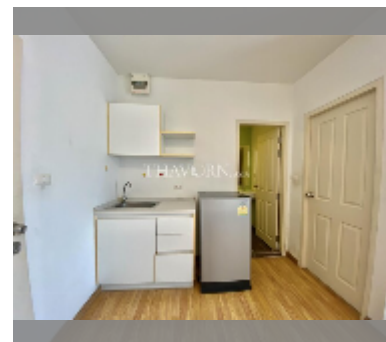

Condo for sale 1 bedroom 30 m² in The Trust Residence Central Pattaya, Pattaya

฿ 1,460,000

UNIT PARAMETERS:

UID	FS-242363
quota	thai quota
type	1 bedroom
size	30m²
floor	4
view	city view
equipment: furniture, air conditioner, refrigerator	

PROJECT PARAMETERS:

district	Central Pattaya
buildings	3
floors	7
built in	2013
maintenance	฿ 10,800/year

FACILITIES:

General information: lowrise, open parking, covered parking.

Swimming pool: swimming pool, jacuzzi, sunbathing area.

Chill zone: garden, barbeque areas.

Health zone: gym, yoga room.

Other: lobby, clubhouse, kids playgarden, CCTV, security.