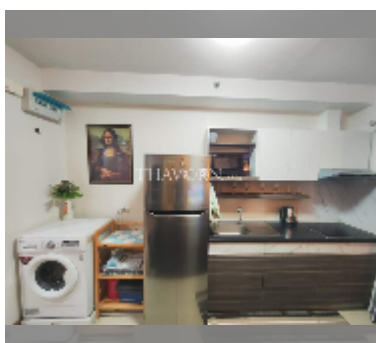

Condo for sale 2 bedroom 72 m² in Supalai Mare, Pattaya

฿ 7,170,000

UNIT PARAMETERS:

UID	FS-242361
quota	thai quota
type	2 bedroom
size	72m²
floor	27
view	city view
quality	good
equipment: furniture, air conditioner, television, washing-machine, refrigerator	

PROJECT PARAMETERS:

district	Thepprasit
buildings	1
floors	35
built in	2016
maintenance	฿ 25,920/year

FACILITIES:

General information: highrise, meters to beach: 600, minutes to beach: 8, open parking, multy-level parking, covered parking.

Swimming pool: swimming pool, kids pool, waterfall.

Chill zone: chill zone, garden.

Health zone: gym.

Other: lobby, CCTV, security, laundry.