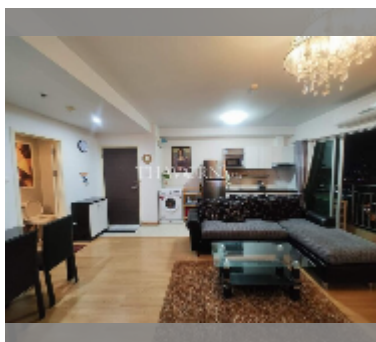

Condo for sale 2 bedroom 72 m² in Supalai Mare, Pattaya

฿ 7,170,000

UNIT PARAMETERS:

UID	FS-242361
quota	thai quota
type	2 bedroom
size	72m²
floor	27
view	city view
quality	good
equipment: furniture, air conditioner, television, washing-machine, refrigerator	

PROJECT PARAMETERS:

district	Thepprasit
buildings	1
floors	35
built in	2016
maintenance	฿ 25,920/year

FACILITIES:

General information: highrise, meters to beach: 600, minutes to beach: 8, open parking, multy-level parking, covered parking.

Swimming pool: swimming pool, kids pool, waterfall.

Chill zone: chill zone, garden.

Health zone: gym.

Other: lobby, CCTV, security, laundry.