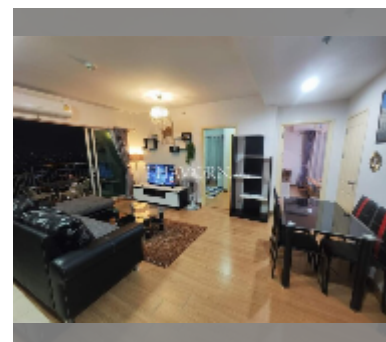

Condo for sale 2 bedroom 72 m² in Supalai Mare, Pattaya

฿ 7,170,000

UNIT PARAMETERS:

UID	FS-242361
quota	thai quota
type	2 bedroom
size	72m²
floor	27
view	city view
quality	good
equipment: furniture, air conditioner, television, washing-machine, refrigerator	

PROJECT PARAMETERS:

district	Thepprasit
buildings	1
floors	35
built in	2016
maintenance	฿ 25,920/year

FACILITIES:

General information: highrise, meters to beach: 600, minutes to beach: 8, open parking, multy-level parking, covered parking.

Swimming pool: swimming pool, kids pool, waterfall.

Chill zone: chill zone, garden.

Health zone: gym.

Other: lobby, CCTV, security, laundry.