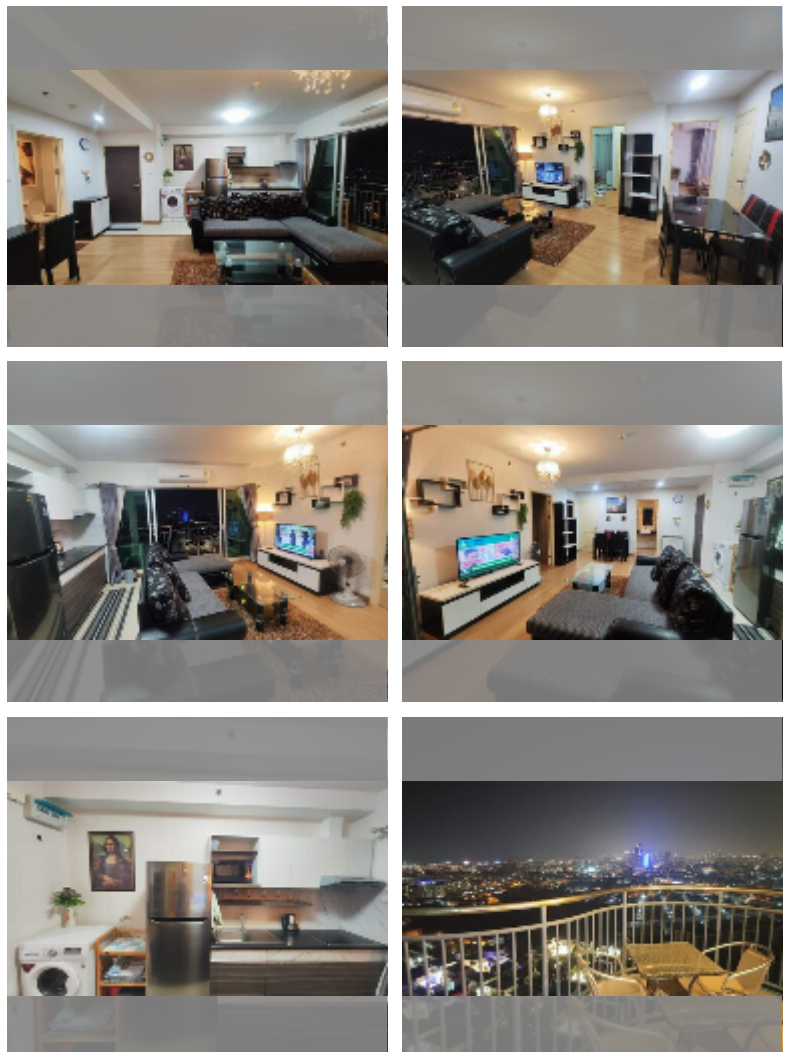

Condo for sale 2 bedroom 72 m² in Supalai Mare, Pattaya

฿ 7,170,000

UNIT PARAMETERS:

UID	FS-242361
quota	thai quota
type	2 bedroom
size	72m²
floor	27
view	city view
quality	good
equipment: furniture, air conditioner, television, washing-machine, refrigerator	

PROJECT PARAMETERS:

district	Theprasit
buildings	1
floors	35
built in	2016
maintenance	฿ 25,920/year

FACILITIES:

General information: highrise, meters to beach: 600, minutes to beach: 8, open parking, multy-level parking, covered parking.

Swimming pool: swimming pool, kids pool, waterfall.

Chill zone: chill zone, garden.

Health zone: gym.

Other: lobby, CCTV, security, laundry.