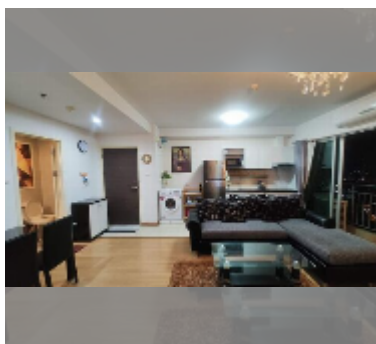

Condo for sale 2 bedroom 72 m² in Supalai Mare, Pattaya

฿ 7,170,000

UNIT PARAMETERS:

UID	FS-242361
quota	thai quota
type	2 bedroom
size	72m²
floor	27
view	city view
quality	good
equipment: furniture, air conditioner, television, washing-machine, refrigerator	

PROJECT PARAMETERS:

district	Theprasit
buildings	1
floors	35
built in	2016
maintenance	฿ 25,920/year

FACILITIES:

General information: highrise, meters to beach: 600, minutes to beach: 8, open parking, multy-level parking, covered parking.

Swimming pool: swimming pool, kids pool, waterfall.

Chill zone: chill zone, garden.

Health zone: gym.

Other: lobby, CCTV, security, laundry.