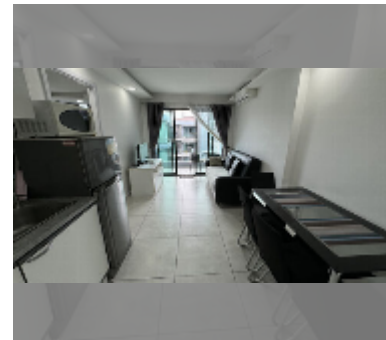

Condo for sale 1 bedroom 40 m² in Siam Oriental Tropical Garden, Pattaya

฿ 2,310,000

UNIT PARAMETERS:

UID	FS-242356
quota	company ownership
type	1 bedroom
size	40m²
floor	8
view	pool view
quality	good
equipment: furniture, air conditioner, television, refrigerator	

PROJECT PARAMETERS:

district	Pratumnak
buildings	3
floors	8
built in	2015
maintenance	฿ 21,600/year

FACILITIES:

General information: resort, meters to beach: 500, minutes to beach: 5, pets are allowed, underground parking.

Swimming pool: swimming pool, kids pool.

Health zone: gym.

Other: reception, CCTV, security.