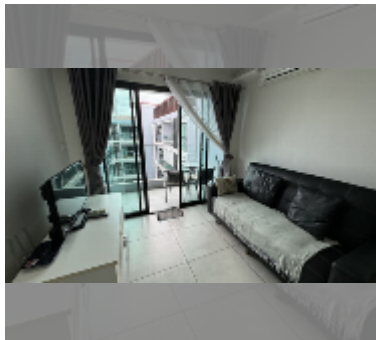

Condo for sale 1 bedroom 40 m² in Siam Oriental Tropical Garden, Pattaya

฿ 2,310,000

UNIT PARAMETERS:

UID	FS-242356
quota	company ownership
type	1 bedroom
size	40m²
floor	8
view	pool view
quality	good
equipment: furniture, air conditioner, television, refrigerator	

PROJECT PARAMETERS:

district	Pratumnak
buildings	3
floors	8
built in	2015
maintenance	฿ 21,600/year

FACILITIES:

General information: resort, meters to beach: 500, minutes to beach: 5, pets are allowed, underground parking.

Swimming pool: swimming pool, kids pool.

Health zone: gym.

Other: reception, CCTV, security.