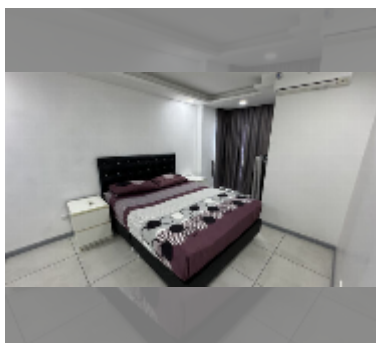

Condo for sale 1 bedroom 40 m² in Siam Oriental Tropical Garden, Pattaya

฿ 2,310,000

UNIT PARAMETERS:

UID	FS-242356
quota	company ownership
type	1 bedroom
size	40m²
floor	8
view	pool view
quality	good
equipment: furniture, air conditioner, television, refrigerator	

PROJECT PARAMETERS:

district	Pratumnak
buildings	3
floors	8
built in	2015
maintenance	฿ 21,600/year

FACILITIES:

General information: resort, meters to beach: 500, minutes to beach: 5, pets are allowed, underground parking.

Swimming pool: swimming pool, kids pool.

Health zone: gym.

Other: reception, CCTV, security.