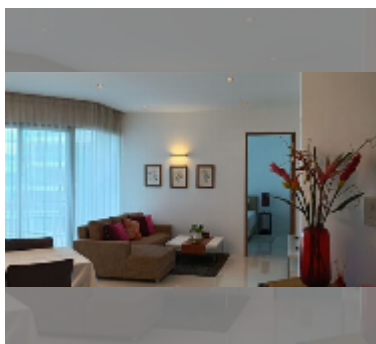

Condo for sale 2 bedroom 104 m² in The Sanctuary, Pattaya

฿ 9,740,000

UNIT PARAMETERS:

UID	FS-242343
quota	thai quota
type	2 bedroom
size	104m²
floor	5
view	sea view
quality	good
equipment: furniture, television, washing-machine, refrigerator	

PROJECT PARAMETERS:

district	Wongamat
buildings	5
floors	8
built in	2009
maintenance	฿ 43,680/year

FACILITIES:

General information: boutique, underground parking.

Swimming pool: swimming pool.

Chill zone: chill zone, garden.

Health zone: gym, sauna.

Other: lobby, kids playgarden, CCTV, security, minimart.