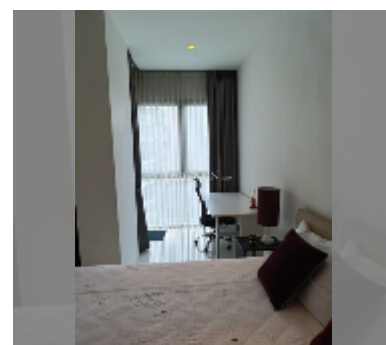

Condo for sale 2 bedroom 104 m² in The Sanctuary, Pattaya

฿ 9,740,000

UNIT PARAMETERS:

UID	FS-242343
quota	thai quota
type	2 bedroom
size	104m²
floor	5
view	sea view
quality	good
equipment: furniture, television, washing-machine, refrigerator	

PROJECT PARAMETERS:

district	Wongamat
buildings	5
floors	8
built in	2009
maintenance	฿ 43,680/year

FACILITIES:

General information: boutique, underground parking.

Swimming pool: swimming pool.

Chill zone: chill zone, garden.

Health zone: gym, sauna.

Other: lobby, kids playgarden, CCTV, security, minimart.