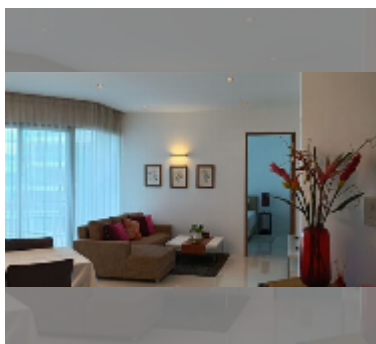

## Condo for sale 2 bedroom 104 m<sup>2</sup> in The Sanctuary, Pattaya

**฿ 9,740,000**

**UNIT PARAMETERS:**

UID	FS-242343
quota	thai quota
type	2 bedroom
size	104m <sup>2</sup>
floor	5
view	sea view
quality	good
equipment: furniture, television, washing-machine, refrigerator	

**PROJECT PARAMETERS:**

district	Wongamat
buildings	5
floors	8
built in	2009
maintenance	฿ 43,680/year

**FACILITIES:**

General information: boutique, underground parking.

Swimming pool: swimming pool.

Chill zone: chill zone, garden.

Health zone: gym, sauna.

Other: lobby, kids playgarden, CCTV, security, minimart.

details