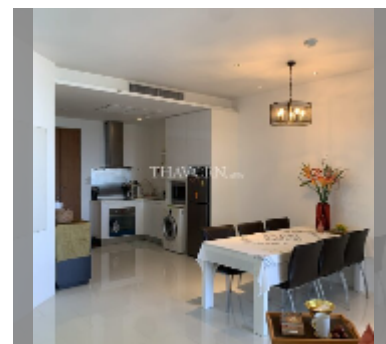

Condo for sale 2 bedroom 104 m² in The Sanctuary, Pattaya

฿ 9,740,000

UNIT PARAMETERS:

UID	FS-242343
quota	thai quota
type	2 bedroom
size	104m²
floor	5
view	sea view
quality	good
equipment: furniture, television, washing-machine, refrigerator	

PROJECT PARAMETERS:

district	Wongamat
buildings	5
floors	8
built in	2009
maintenance	฿ 43,680/year

FACILITIES:

General information: boutique, underground parking.

Swimming pool: swimming pool.

Chill zone: chill zone, garden.

Health zone: gym, sauna.

Other: lobby, kids playgarden, CCTV, security, minimart.