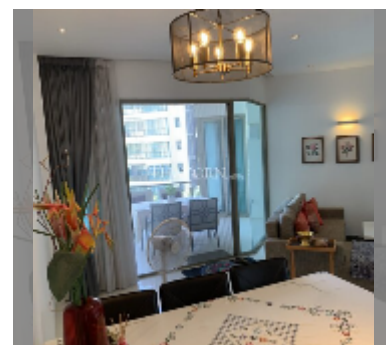

Condo for sale 2 bedroom 104 m² in The Sanctuary, Pattaya

฿ 9,740,000

UNIT PARAMETERS:

UID	FS-242343
quota	thai quota
type	2 bedroom
size	104m²
floor	5
view	sea view
quality	good
equipment: furniture, television, washing-machine, refrigerator	

PROJECT PARAMETERS:

district	Wongamat
buildings	5
floors	8
built in	2009
maintenance	฿ 43,680/year

FACILITIES:

General information: boutique, underground parking.

Swimming pool: swimming pool.

Chill zone: chill zone, garden.

Health zone: gym, sauna.

Other: lobby, kids playgarden, CCTV, security, minimart.