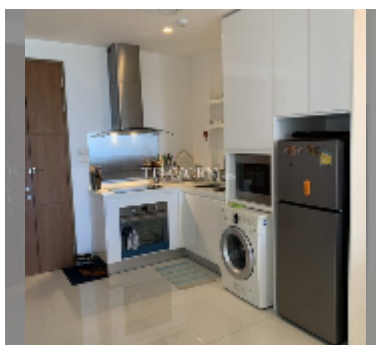

Condo for sale 2 bedroom 104 m² in The Sanctuary, Pattaya

฿ 9,740,000

UNIT PARAMETERS:

UID	FS-242343
quota	thai quota
type	2 bedroom
size	104m²
floor	5
view	sea view
quality	good
equipment: furniture, television, washing-machine, refrigerator	

PROJECT PARAMETERS:

district	Wongamat
buildings	5
floors	8
built in	2009
maintenance	฿ 43,680/year

FACILITIES:

General information: boutique, underground parking.

Swimming pool: swimming pool.

Chill zone: chill zone, garden.

Health zone: gym, sauna.

Other: lobby, kids playgarden, CCTV, security, minimart.