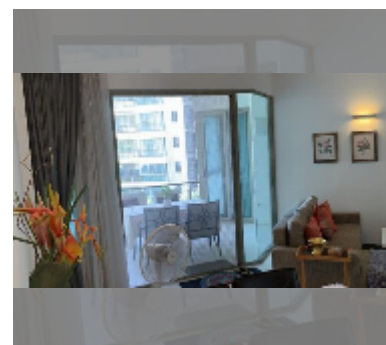

Condo for sale 2 bedroom 104 m² in The Sanctuary, Pattaya

฿ 9,740,000

UNIT PARAMETERS:

UID	FS-242343
quota	thai quota
type	2 bedroom
size	104m²
floor	5
view	sea view
quality	good
equipment: furniture, television, washing-machine, refrigerator	

PROJECT PARAMETERS:

district	Wongamat
buildings	5
floors	8
built in	2009
maintenance	฿ 43,680/year

FACILITIES:

General information: boutique, underground parking.

Swimming pool: swimming pool.

Chill zone: chill zone, garden.

Health zone: gym, sauna.

Other: lobby, kids playgarden, CCTV, security, minimart.