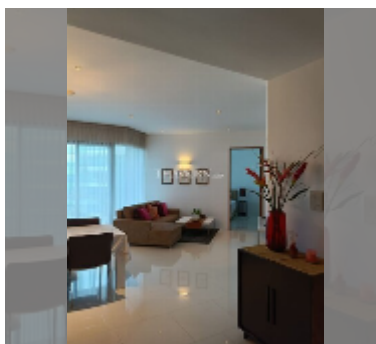

Condo for sale 2 bedroom 104 m² in The Sanctuary, Pattaya

฿ 9,740,000

UNIT PARAMETERS:

UID	FS-242343
quota	thai quota
type	2 bedroom
size	104m²
floor	5
view	sea view
quality	good
equipment: furniture, television, washing-machine, refrigerator	

PROJECT PARAMETERS:

district	Wongamat
buildings	5
floors	8
built in	2009
maintenance	฿ 43,680/year

FACILITIES:

General information: boutique, underground parking.

Swimming pool: swimming pool.

Chill zone: chill zone, garden.

Health zone: gym, sauna.

Other: lobby, kids playgarden, CCTV, security, minimart.