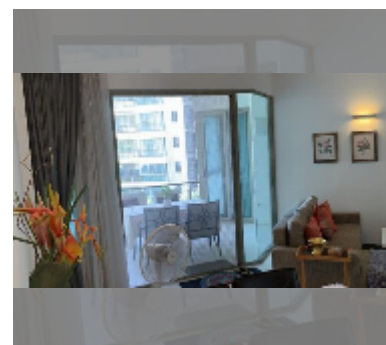

## Condo for sale 2 bedroom 104 m<sup>2</sup> in The Sanctuary, Pattaya

**฿ 9,740,000**

**UNIT PARAMETERS:**

UID	FS-242343
quota	thai quota
type	2 bedroom
size	104m <sup>2</sup>
floor	5
view	sea view
quality	good
equipment: furniture, television, washing-machine, refrigerator	

Health zone: gym, sauna.

Other: lobby, kids playgarden, CCTV, security, minimart.

details