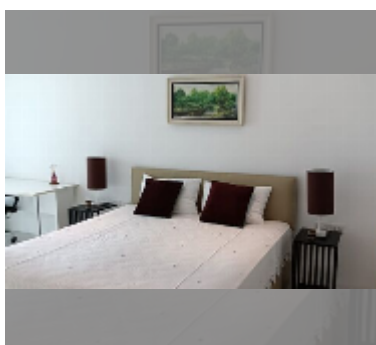

Condo for sale 2 bedroom 104 m² in The Sanctuary, Pattaya

฿ 9,740,000

UNIT PARAMETERS:

UID	FS-242343
quota	thai quota
type	2 bedroom
size	104m²
floor	5
view	sea view
quality	good
equipment: furniture, television, washing-machine, refrigerator	

PROJECT PARAMETERS:

district	Wongamat
buildings	5
floors	8
built in	2009
maintenance	฿ 43,680/year

FACILITIES:

General information: boutique, underground parking.

Swimming pool: swimming pool.

Chill zone: chill zone, garden.

Health zone: gym, sauna.

Other: lobby, kids playgarden, CCTV, security, minimart.