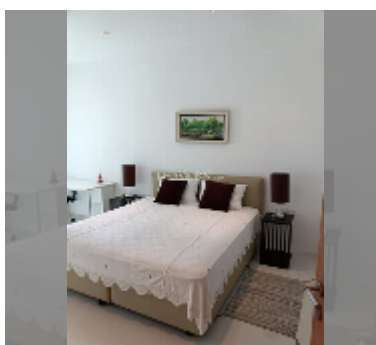

Condo for sale 2 bedroom 104 m² in The Sanctuary, Pattaya

฿ 9,740,000

UNIT PARAMETERS:

UID	FS-242343
quota	thai quota
type	2 bedroom
size	104m²
floor	5
view	sea view
quality	good
equipment: furniture, television, washing-machine, refrigerator	

PROJECT PARAMETERS:

district	Wongamat
buildings	5
floors	8
built in	2009
maintenance	฿ 43,680/year

FACILITIES:

General information: boutique, underground parking.

Swimming pool: swimming pool.

Chill zone: chill zone, garden.

Health zone: gym, sauna.

Other: lobby, kids playgarden, CCTV, security, minimart.