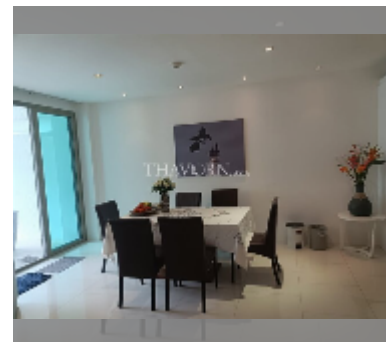

Condo for sale 2 bedroom 104 m² in The Sanctuary, Pattaya

฿ 7,690,000

UNIT PARAMETERS:

UID	FS-242342
quota	thai quota
type	2 bedroom
size	104m²
floor	3
view	pool view
quality	good
equipment: furniture, air conditioner, television, washing-machine, refrigerator	

PROJECT PARAMETERS:

district	Wongamat
buildings	5
floors	8
built in	2009
maintenance	฿ 43,680/year

FACILITIES:

General information: boutique, underground parking.

Swimming pool: swimming pool.

Chill zone: chill zone, garden.

Health zone: gym, sauna.

Other: lobby, kids playgarden, CCTV, security, minimart.