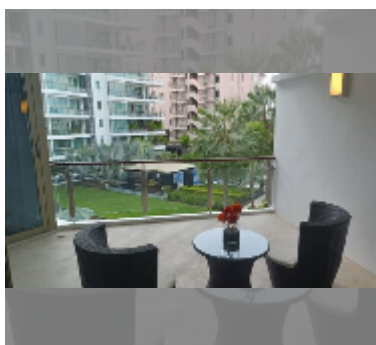

Condo for sale 2 bedroom 104 m² in The Sanctuary, Pattaya

฿ 7,690,000

UNIT PARAMETERS:

UID	FS-242342
quota	thai quota
type	2 bedroom
size	104m ²
floor	3
view	pool view
quality	good
equipment: furniture, air conditioner, television, washing-machine, refrigerator	

Health zone: gym, sauna.

Other: lobby, kids playgarden, CCTV, security, minimart.

details