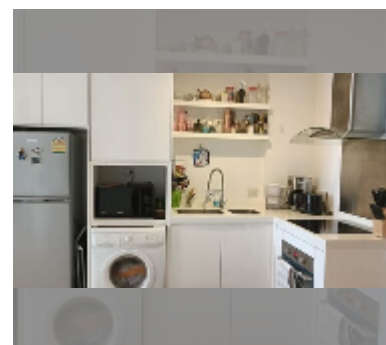

Condo for sale 2 bedroom 104 m² in The Sanctuary, Pattaya

฿ 7,690,000

UNIT PARAMETERS:

UID	FS-242342
quota	thai quota
type	2 bedroom
size	104m²
floor	3
view	pool view
quality	good
equipment: furniture, air conditioner, television, washing-machine, refrigerator	

PROJECT PARAMETERS:

district	Wongamat
buildings	5
floors	8
built in	2009
maintenance	฿ 43,680/year

FACILITIES:

General information: boutique, underground parking.

Swimming pool: swimming pool.

Chill zone: chill zone, garden.

Health zone: gym, sauna.

Other: lobby, kids playgarden, CCTV, security, minimart.