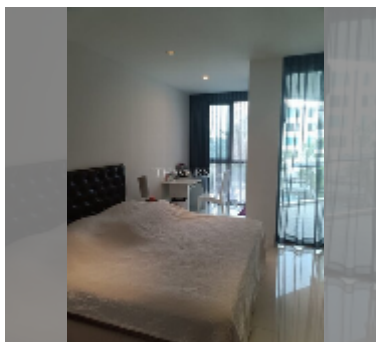

Condo for sale 2 bedroom 104 m² in The Sanctuary, Pattaya

฿ 7,690,000

UNIT PARAMETERS:

UID	FS-242342
quota	thai quota
type	2 bedroom
size	104m²
floor	3
view	pool view
quality	good
equipment: furniture, air conditioner, television, washing-machine, refrigerator	

PROJECT PARAMETERS:

district	Wongamat
buildings	5
floors	8
built in	2009
maintenance	฿ 43,680/year

FACILITIES:

General information: boutique, underground parking.

Swimming pool: swimming pool.

Chill zone: chill zone, garden.

Health zone: gym, sauna.

Other: lobby, kids playgarden, CCTV, security, minimart.