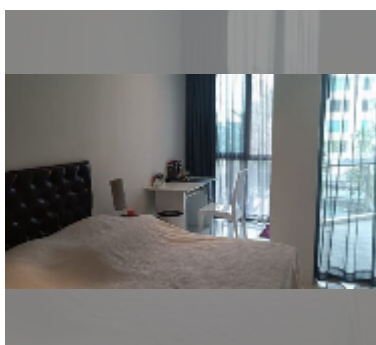

Condo for sale 2 bedroom 104 m² in The Sanctuary, Pattaya

฿ 7,690,000

UNIT PARAMETERS:

UID	FS-242342
quota	thai quota
type	2 bedroom
size	104m²
floor	3
view	pool view
quality	good
equipment: furniture, air conditioner, television, washing-machine, refrigerator	

PROJECT PARAMETERS:

district	Wongamat
buildings	5
floors	8
built in	2009
maintenance	฿ 43,680/year

FACILITIES:

General information: boutique, underground parking.

Swimming pool: swimming pool.

Chill zone: chill zone, garden.

Health zone: gym, sauna.

Other: lobby, kids playgarden, CCTV, security, minimart.