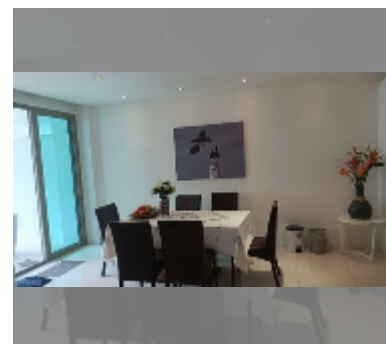

Condo for sale 2 bedroom 104 m² in The Sanctuary, Pattaya

฿ 7,690,000

UNIT PARAMETERS:

UID	FS-242342
quota	thai quota
type	2 bedroom
size	104m²
floor	3
view	pool view
quality	good
equipment: furniture, air conditioner, television, washing-machine, refrigerator	

PROJECT PARAMETERS:

district	Wongamat
buildings	5
floors	8
built in	2009
maintenance	฿ 43,680/year

FACILITIES:

General information: boutique, underground parking.

Swimming pool: swimming pool.

Chill zone: chill zone, garden.

Health zone: gym, sauna.

Other: lobby, kids playgarden, CCTV, security, minimart.