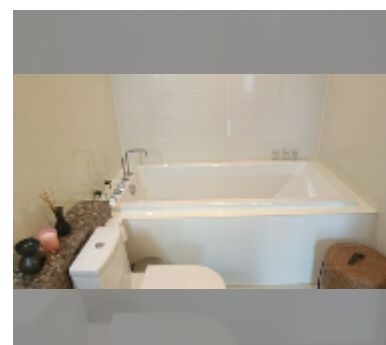

Condo for sale 2 bedroom 104 m² in The Sanctuary, Pattaya

฿ 7,690,000

UNIT PARAMETERS:

UID	FS-242342
quota	thai quota
type	2 bedroom
size	104m²
floor	3
view	pool view
quality	good
equipment: furniture, air conditioner, television, washing-machine, refrigerator	

PROJECT PARAMETERS:

district	Wongamat
buildings	5
floors	8
built in	2009
maintenance	฿ 43,680/year

FACILITIES:

General information: boutique, underground parking.

Swimming pool: swimming pool.

Chill zone: chill zone, garden.

Health zone: gym, sauna.

Other: lobby, kids playgarden, CCTV, security, minimart.