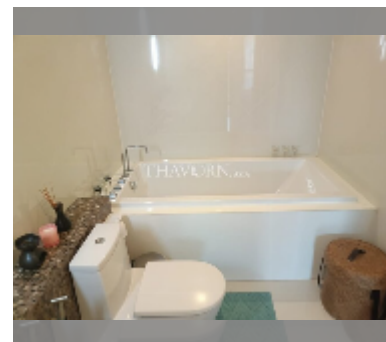

Condo for sale 2 bedroom 104 m² in The Sanctuary, Pattaya

฿ 7,690,000

UNIT PARAMETERS:

UID	FS-242342
quota	thai quota
type	2 bedroom
size	104m²
floor	3
view	pool view
quality	good
equipment: furniture, air conditioner, television, washing-machine, refrigerator	

PROJECT PARAMETERS:

district	Wongamat
buildings	5
floors	8
built in	2009
maintenance	฿ 43,680/year

FACILITIES:

General information: boutique, underground parking.

Swimming pool: swimming pool.

Chill zone: chill zone, garden.

Health zone: gym, sauna.

Other: lobby, kids playgarden, CCTV, security, minimart.