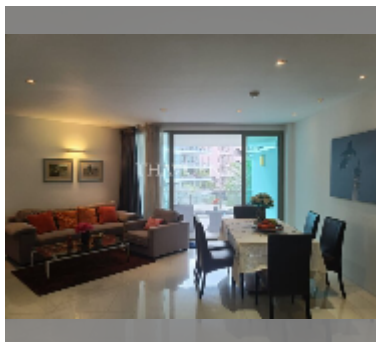

Condo for sale 2 bedroom 104 m² in The Sanctuary, Pattaya

฿ 7,690,000

UNIT PARAMETERS:

UID	FS-242342
quota	thai quota
type	2 bedroom
size	104m²
floor	3
view	pool view
quality	good
equipment: furniture, air conditioner, television, washing-machine, refrigerator	

PROJECT PARAMETERS:

district	Wongamat
buildings	5
floors	8
built in	2009
maintenance	฿ 43,680/year

FACILITIES:

General information: boutique, underground parking.

Swimming pool: swimming pool.

Chill zone: chill zone, garden.

Health zone: gym, sauna.

Other: lobby, kids playgarden, CCTV, security, minimart.