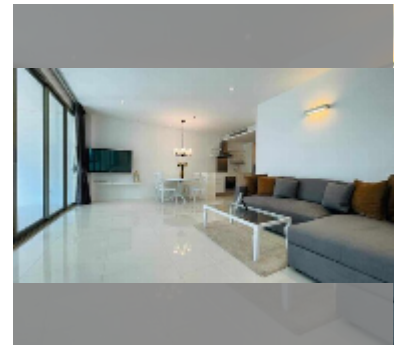

Condo for sale 2 bedroom 92 m² in The Sanctuary, Pattaya

฿ 5,640,000

UNIT PARAMETERS:

UID	FS-242341
quota	thai quota
type	2 bedroom
size	92m²
floor	2
view	city view
quality	good
equipment: furniture, air conditioner, television, washing-machine, refrigerator	

PROJECT PARAMETERS:

district	Wongamat
buildings	5
floors	8
built in	2009
maintenance	฿ 38,640/year

FACILITIES:

General information: boutique, underground parking.

Swimming pool: swimming pool.

Chill zone: chill zone, garden.

Health zone: gym, sauna.

Other: lobby, kids playgarden, CCTV, security, minimart.