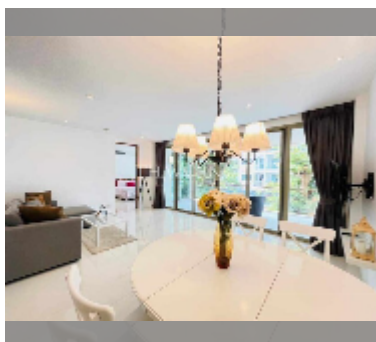

Condo for sale 2 bedroom 92 m² in The Sanctuary, Pattaya

฿ 5,640,000

UNIT PARAMETERS:

UID	FS-242341
quota	thai quota
type	2 bedroom
size	92m²
floor	2
view	city view
quality	good
equipment: furniture, air conditioner, television, washing-machine, refrigerator	

PROJECT PARAMETERS:

district	Wongamat
buildings	5
floors	8
built in	2009
maintenance	฿ 38,640/year

FACILITIES:

General information: boutique, underground parking.

Swimming pool: swimming pool.

Chill zone: chill zone, garden.

Health zone: gym, sauna.

Other: lobby, kids playgarden, CCTV, security, minimart.