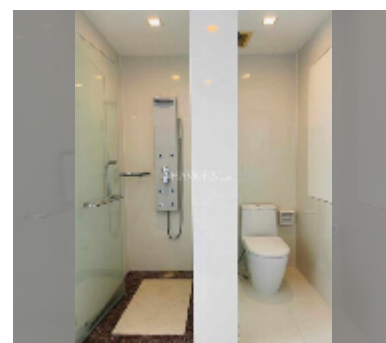

Condo for sale 2 bedroom 92 m² in The Sanctuary, Pattaya

฿ 5,640,000

UNIT PARAMETERS:

UID	FS-242341
quota	thai quota
type	2 bedroom
size	92m²
floor	2
view	city view
quality	good
equipment: furniture, air conditioner, television, washing-machine, refrigerator	

PROJECT PARAMETERS:

district	Wongamat
buildings	5
floors	8
built in	2009
maintenance	฿ 38,640/year

FACILITIES:

General information: boutique, underground parking.

Swimming pool: swimming pool.

Chill zone: chill zone, garden.

Health zone: gym, sauna.

Other: lobby, kids playgarden, CCTV, security, minimart.