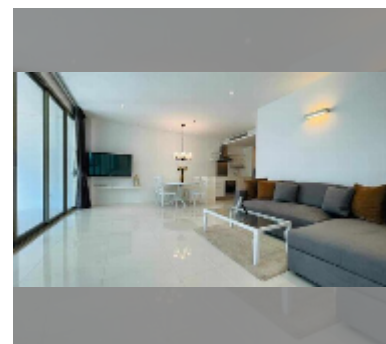

Condo for sale 2 bedroom 92 m² in The Sanctuary, Pattaya

฿ 5,640,000

UNIT PARAMETERS:

UID	FS-242341
quota	thai quota
type	2 bedroom
size	92m²
floor	2
view	city view
quality	good
equipment: furniture, air conditioner, television, washing-machine, refrigerator	

PROJECT PARAMETERS:

district	Wongamat
buildings	5
floors	8
built in	2009
maintenance	฿ 38,640/year

FACILITIES:

General information: boutique, underground parking.

Swimming pool: swimming pool.

Chill zone: chill zone, garden.

Health zone: gym, sauna.

Other: lobby, kids playgarden, CCTV, security, minimart.