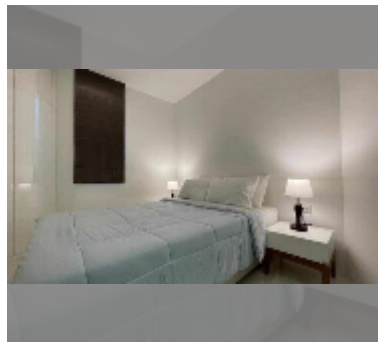

Condo for sale 2 bedroom 92 m² in The Sanctuary, Pattaya

฿ 5,640,000

UNIT PARAMETERS:

UID	FS-242341
quota	thai quota
type	2 bedroom
size	92m²
floor	2
view	city view
quality	good
equipment: furniture, air conditioner, television, washing-machine, refrigerator	

PROJECT PARAMETERS:

district	Wongamat
buildings	5
floors	8
built in	2009
maintenance	฿ 38,640/year

FACILITIES:

General information: boutique, underground parking.

Swimming pool: swimming pool.

Chill zone: chill zone, garden.

Health zone: gym, sauna.

Other: lobby, kids playgarden, CCTV, security, minimart.