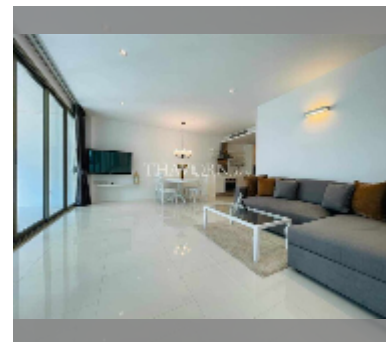

Condo for sale 2 bedroom 92 m² in The Sanctuary, Pattaya

฿ 5,640,000

UNIT PARAMETERS:

UID	FS-242341
quota	thai quota
type	2 bedroom
size	92m²
floor	2
view	city view
quality	good
equipment: furniture, air conditioner, television, washing-machine, refrigerator	

PROJECT PARAMETERS:

district	Wongamat
buildings	5
floors	8
built in	2009
maintenance	฿ 38,640/year

FACILITIES:

General information: boutique, underground parking.

Swimming pool: swimming pool.

Chill zone: chill zone, garden.

Health zone: gym, sauna.

Other: lobby, kids playgarden, CCTV, security, minimart.