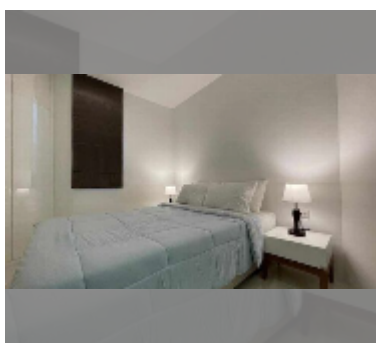

Condo for sale 2 bedroom 92 m² in The Sanctuary, Pattaya

฿ 5,640,000

UNIT PARAMETERS:

UID	FS-242341
quota	thai quota
type	2 bedroom
size	92m²
floor	2
view	city view
quality	good
equipment: furniture, air conditioner, television, washing-machine, refrigerator	

PROJECT PARAMETERS:

district	Wongamat
buildings	5
floors	8
built in	2009
maintenance	฿ 38,640/year

FACILITIES:

General information: boutique, underground parking.

Swimming pool: swimming pool.

Chill zone: chill zone, garden.

Health zone: gym, sauna.

Other: lobby, kids playgarden, CCTV, security, minimart.