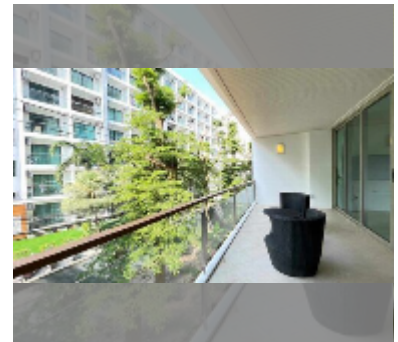

Condo for sale 2 bedroom 92 m² in The Sanctuary, Pattaya

฿ 5,640,000

UNIT PARAMETERS:

UID	FS-242341
quota	thai quota
type	2 bedroom
size	92m ²
floor	2
view	city view
quality	good
equipment: furniture, air conditioner, television, washing-machine, refrigerator	

Health zone: gym, sauna.

Other: lobby, kids playgarden, CCTV, security, minimart.

details