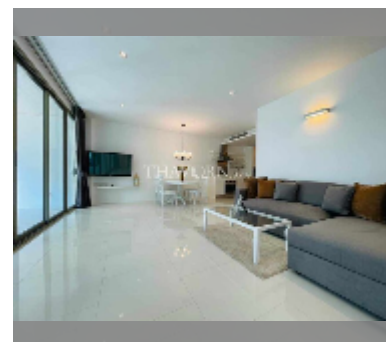

Condo for sale 2 bedroom 92 m² in The Sanctuary, Pattaya

฿ 5,640,000

UNIT PARAMETERS:

UID	FS-242341
quota	thai quota
type	2 bedroom
size	92m²
floor	2
view	city view
quality	good
equipment: furniture, air conditioner, television, washing-machine, refrigerator	

PROJECT PARAMETERS:

district	Wongamat
buildings	5
floors	8
built in	2009
maintenance	฿ 38,640/year

FACILITIES:

General information: boutique, underground parking.

Swimming pool: swimming pool.

Chill zone: chill zone, garden.

Health zone: gym, sauna.

Other: lobby, kids playgarden, CCTV, security, minimart.