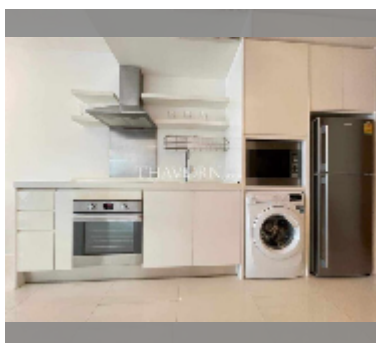

Condo for sale 2 bedroom 92 m² in The Sanctuary, Pattaya

฿ 5,640,000

UNIT PARAMETERS:

UID	FS-242341
quota	thai quota
type	2 bedroom
size	92m²
floor	2
view	city view
quality	good
equipment: furniture, air conditioner, television, washing-machine, refrigerator	

PROJECT PARAMETERS:

district	Wongamat
buildings	5
floors	8
built in	2009
maintenance	฿ 38,640/year

FACILITIES:

General information: boutique, underground parking.

Swimming pool: swimming pool.

Chill zone: chill zone, garden.

Health zone: gym, sauna.

Other: lobby, kids playgarden, CCTV, security, minimart.