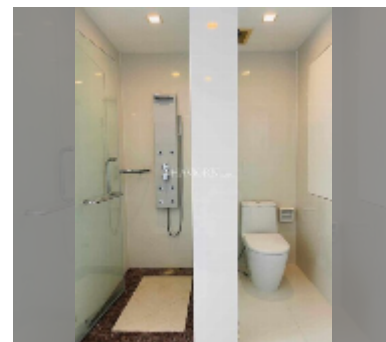

Condo for sale 2 bedroom 92 m² in The Sanctuary, Pattaya

฿ 5,640,000

UNIT PARAMETERS:

UID	FS-242341
quota	thai quota
type	2 bedroom
size	92m²
floor	2
view	city view
quality	good
equipment: furniture, air conditioner, television, washing-machine, refrigerator	

PROJECT PARAMETERS:

district	Wongamat
buildings	5
floors	8
built in	2009
maintenance	฿ 38,640/year

FACILITIES:

General information: boutique, underground parking.

Swimming pool: swimming pool.

Chill zone: chill zone, garden.

Health zone: gym, sauna.

Other: lobby, kids playgarden, CCTV, security, minimart.