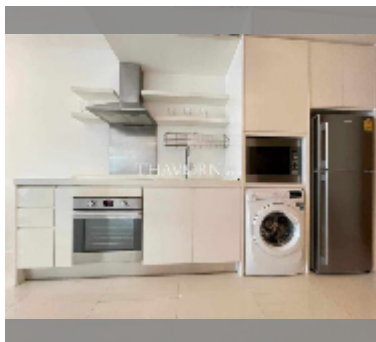

Condo for sale 2 bedroom 92 m² in The Sanctuary, Pattaya

฿ 5,640,000

UNIT PARAMETERS:

UID	FS-242341
quota	thai quota
type	2 bedroom
size	92m²
floor	2
view	city view
quality	good
equipment: furniture, air conditioner, television, washing-machine, refrigerator	

PROJECT PARAMETERS:

district	Wongamat
buildings	5
floors	8
built in	2009
maintenance	฿ 38,640/year

FACILITIES:

General information: boutique, underground parking.

Swimming pool: swimming pool.

Chill zone: chill zone, garden.

Health zone: gym, sauna.

Other: lobby, kids playgarden, CCTV, security, minimart.