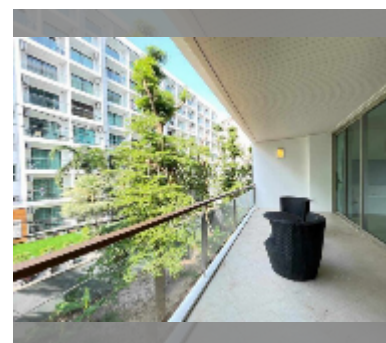

## Condo for sale 2 bedroom 92 m<sup>2</sup> in The Sanctuary, Pattaya

**฿ 5,640,000**

**UNIT PARAMETERS:**

UID	FS-242341
quota	thai quota
type	2 bedroom
size	92m <sup>2</sup>
floor	2
view	city view
quality	good
equipment: furniture, air conditioner, television, washing-machine, refrigerator	

**PROJECT PARAMETERS:**

district	Wongamat
buildings	5
floors	8
built in	2009
maintenance	฿ 38,640/year

**FACILITIES:**

General information: boutique, underground parking.

Swimming pool: swimming pool.

Chill zone: chill zone, garden.

Health zone: gym, sauna.

Other: lobby, kids playgarden, CCTV, security, minimart.

details