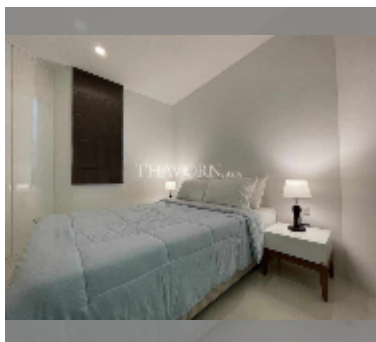

Condo for sale 2 bedroom 92 m² in The Sanctuary, Pattaya

฿ 5,640,000

UNIT PARAMETERS:

UID	FS-242341
quota	thai quota
type	2 bedroom
size	92m²
floor	2
view	city view
quality	good
equipment: furniture, air conditioner, television, washing-machine, refrigerator	

PROJECT PARAMETERS:

district	Wongamat
buildings	5
floors	8
built in	2009
maintenance	฿ 38,640/year

FACILITIES:

General information: boutique, underground parking.

Swimming pool: swimming pool.

Chill zone: chill zone, garden.

Health zone: gym, sauna.

Other: lobby, kids playgarden, CCTV, security, minimart.