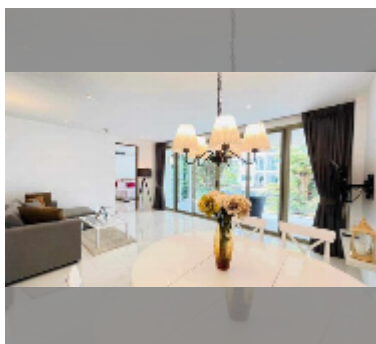

Condo for sale 2 bedroom 92 m² in The Sanctuary, Pattaya

฿ 5,640,000

UNIT PARAMETERS:

UID	FS-242341
quota	thai quota
type	2 bedroom
size	92m²
floor	2
view	city view
quality	good
equipment: furniture, air conditioner, television, washing-machine, refrigerator	

PROJECT PARAMETERS:

district	Wongamat
buildings	5
floors	8
built in	2009
maintenance	฿ 38,640/year

FACILITIES:

General information: boutique, underground parking.

Swimming pool: swimming pool.

Chill zone: chill zone, garden.

Health zone: gym, sauna.

Other: lobby, kids playgarden, CCTV, security, minimart.