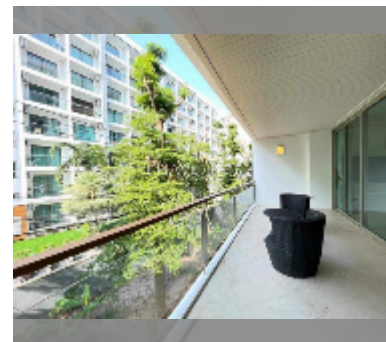

Condo for sale 2 bedroom 92 m² in The Sanctuary, Pattaya

฿ 5,640,000

UNIT PARAMETERS:

UID	FS-242341
quota	thai quota
type	2 bedroom
size	92m ²
floor	2
view	city view
quality	good
equipment: furniture, air conditioner, television, washing-machine, refrigerator	

PROJECT PARAMETERS:

district	Wongamat
buildings	5
floors	8
built in	2009
maintenance	฿ 38,640/year

FACILITIES:

General information: boutique, underground parking.

Swimming pool: swimming pool.

Chill zone: chill zone, garden.

Health zone: gym, sauna.

Other: lobby, kids playgarden, CCTV, security, minimart.

details