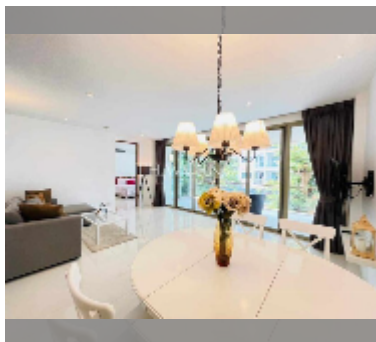

Condo for sale 2 bedroom 92 m² in The Sanctuary, Pattaya

฿ 5,640,000

UNIT PARAMETERS:

UID	FS-242341
quota	thai quota
type	2 bedroom
size	92m²
floor	2
view	city view
quality	good
equipment: furniture, air conditioner, television, washing-machine, refrigerator	

PROJECT PARAMETERS:

district	Wongamat
buildings	5
floors	8
built in	2009
maintenance	฿ 38,640/year

FACILITIES:

General information: boutique, underground parking.

Swimming pool: swimming pool.

Chill zone: chill zone, garden.

Health zone: gym, sauna.

Other: lobby, kids playgarden, CCTV, security, minimart.