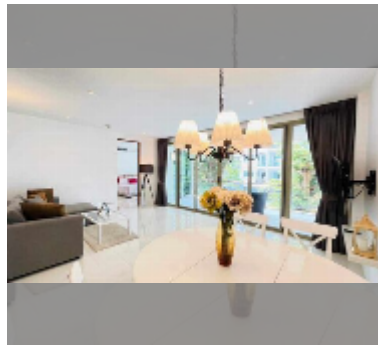

Condo for sale 2 bedroom 92 m² in The Sanctuary, Pattaya

฿ 5,640,000

UNIT PARAMETERS:

UID	FS-242341
quota	thai quota
type	2 bedroom
size	92m²
floor	2
view	city view
quality	good
equipment: furniture, air conditioner, television, washing-machine, refrigerator	

PROJECT PARAMETERS:

district	Wongamat
buildings	5
floors	8
built in	2009
maintenance	฿ 38,640/year

FACILITIES:

General information: boutique, underground parking.

Swimming pool: swimming pool.

Chill zone: chill zone, garden.

Health zone: gym, sauna.

Other: lobby, kids playgarden, CCTV, security, minimart.