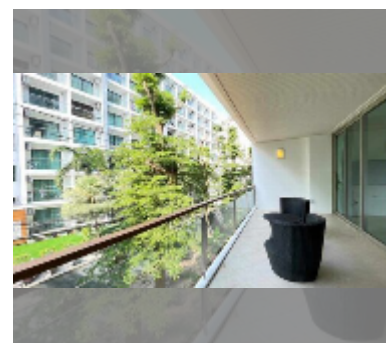

Condo for sale 2 bedroom 92 m² in The Sanctuary, Pattaya

฿ 5,640,000

UNIT PARAMETERS:

UID	FS-242341
quota	thai quota
type	2 bedroom
size	92m ²
floor	2
view	city view
quality	good
equipment: furniture, air conditioner, television, washing-machine, refrigerator	

PROJECT PARAMETERS:

district	Wongamat
buildings	5
floors	8
built in	2009
maintenance	฿ 38,640/year

FACILITIES:

General information: boutique, underground parking.

Swimming pool: swimming pool.

Chill zone: chill zone, garden.

Health zone: gym, sauna.

Other: lobby, kids playgarden, CCTV, security, minimart.

details