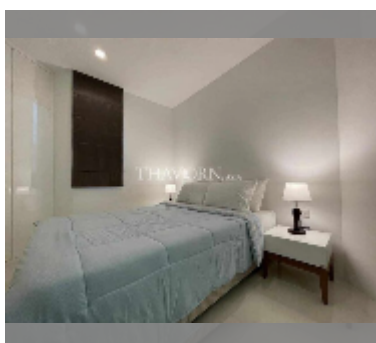

Condo for sale 2 bedroom 92 m² in The Sanctuary, Pattaya

฿ 5,640,000

UNIT PARAMETERS:

UID	FS-242341
quota	thai quota
type	2 bedroom
size	92m²
floor	2
view	city view
quality	good
equipment: furniture, air conditioner, television, washing-machine, refrigerator	

PROJECT PARAMETERS:

district	Wongamat
buildings	5
floors	8
built in	2009
maintenance	฿ 38,640/year

FACILITIES:

General information: boutique, underground parking.

Swimming pool: swimming pool.

Chill zone: chill zone, garden.

Health zone: gym, sauna.

Other: lobby, kids playgarden, CCTV, security, minimart.