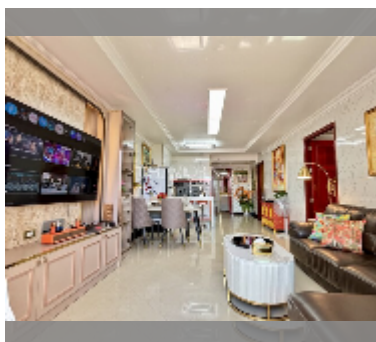

Condo for sale 2 bedroom 125 m² in LK Legend, Pattaya

฿ 9,000,000

UNIT PARAMETERS:

UID	FS-242340
quota	foreign quota
type	2 bedroom
size	125m²
floor	4
view	city view
quality	excellent

equipment: furniture, household appliances, kitchen appliances, air conditioner, internet, television, washing-machine, refrigerator

PROJECT PARAMETERS:

district	Central Pattaya
buildings	4
floors	6
built in	2010
maintenance	฿ 52,500/year

FACILITIES:

General information: lowrise, open parking, covered parking.

Swimming pool: swimming pool, kids pool, sunbathing area.

Chill zone: chill zone, garden, barbeque areas.

Health zone: gym, sauna.

Other: reception, lobby, CCTV, security.