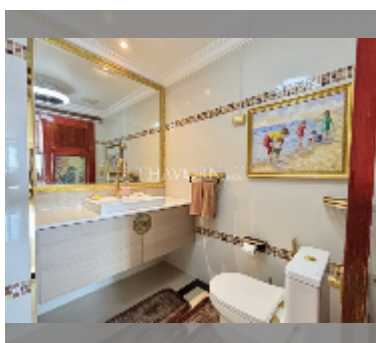

Condo for sale 2 bedroom 125 m² in LK Legend, Pattaya

฿ 9,000,000

UNIT PARAMETERS:

UID	FS-242340
quota	foreign quota
type	2 bedroom
size	125m²
floor	4
view	city view
quality	excellent

equipment: furniture, household appliances, kitchen appliances, air conditioner, internet, television, washing-machine, refrigerator

PROJECT PARAMETERS:

district	Central Pattaya
buildings	4
floors	6
built in	2010
maintenance	฿ 52,500/year

FACILITIES:

General information: lowrise, open parking, covered parking.

Swimming pool: swimming pool, kids pool, sunbathing area.

Chill zone: chill zone, garden, barbeque areas.

Health zone: gym, sauna.

Other: reception, lobby, CCTV, security.