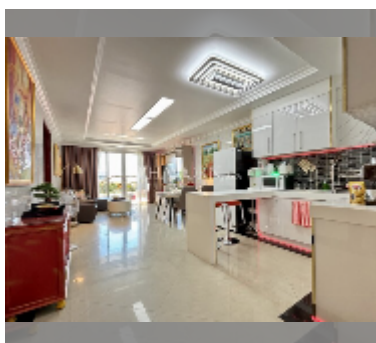

Condo for sale 2 bedroom 125 m² in LK Legend, Pattaya

฿ 9,000,000

UNIT PARAMETERS:

UID	FS-242340
quota	foreign quota
type	2 bedroom
size	125m ²
floor	4
view	city view
quality	excellent

equipment: furniture, household appliances, kitchen appliances, air conditioner, internet, television, washing-machine, refrigerator

Chill zone: chill zone, garden, barbeque areas.

Health zone: gym, sauna.

Other: reception, lobby, CCTV, security.

details