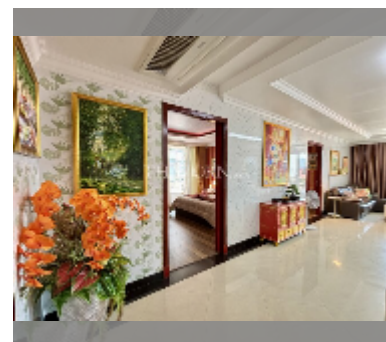

Condo for sale 2 bedroom 125 m² in LK Legend, Pattaya

฿ 9,000,000

UNIT PARAMETERS:

UID	FS-242340
quota	foreign quota
type	2 bedroom
size	125m²
floor	4
view	city view
quality	excellent

equipment: furniture, household appliances, kitchen appliances, air conditioner, internet, television, washing-machine, refrigerator

PROJECT PARAMETERS:

district	Central Pattaya
buildings	4
floors	6
built in	2010
maintenance	฿ 52,500/year

FACILITIES:

General information: lowrise, open parking, covered parking.

Swimming pool: swimming pool, kids pool, sunbathing area.

Chill zone: chill zone, garden, barbeque areas.

Health zone: gym, sauna.

Other: reception, lobby, CCTV, security.