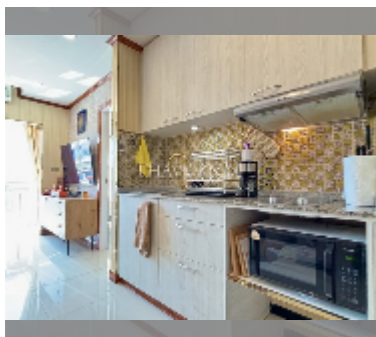

Condo for sale 1 bedroom 39 m² in Siam Oriental Elegance 2, Pattaya

฿ 3,600,000

UNIT PARAMETERS:

UID	FS-242339
quota	foreign quota
type	1 bedroom
size	39m²
floor	5
view	city view
quality	excellent

equipment: furniture, household appliances, kitchen appliances, air conditioner, internet, television, washing-machine, refrigerator

PROJECT PARAMETERS:

district	Pratumnak
buildings	1
floors	8
built in	2014
maintenance	฿ 18,252/year

FACILITIES:

General information: lowrise, meters to beach: 500, minutes to beach: 10, pets are allowed, covered parking.

Swimming pool: rooftop pool.

Chill zone: garden, rooftop chillout.

Other: CCTV, security, laundry.