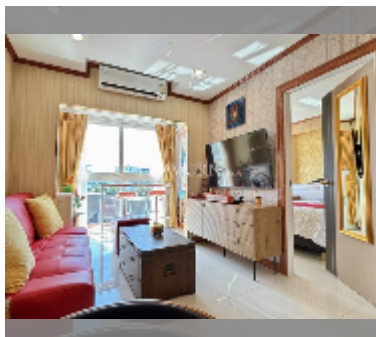

Condo for sale 1 bedroom 39 m² in Siam Oriental Elegance 2, Pattaya

฿ 3,600,000

UNIT PARAMETERS:

UID	FS-242339
quota	foreign quota
type	1 bedroom
size	39m²
floor	5
view	city view
quality	excellent

equipment: furniture, household appliances, kitchen appliances, air conditioner, internet, television, washing-machine, refrigerator

PROJECT PARAMETERS:

district	Pratumnak
buildings	1
floors	8
built in	2014
maintenance	฿ 18,252/year

FACILITIES:

General information: lowrise, meters to beach: 500, minutes to beach: 10, pets are allowed, covered parking.

Swimming pool: rooftop pool.

Chill zone: garden, rooftop chillout.

Other: CCTV, security, laundry.