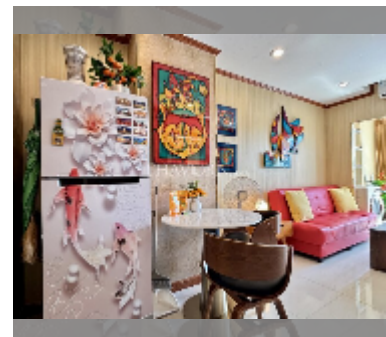

Condo for sale 1 bedroom 39 m² in Siam Oriental Elegance 2, Pattaya

฿ 3,600,000

UNIT PARAMETERS:

UID	FS-242339
quota	foreign quota
type	1 bedroom
size	39m²
floor	5
view	city view
quality	excellent

equipment: furniture, household appliances, kitchen appliances, air conditioner, internet, television, washing-machine, refrigerator

PROJECT PARAMETERS:

district	Pratumnak
buildings	1
floors	8
built in	2014
maintenance	฿ 18,252/year

FACILITIES:

General information: lowrise, meters to beach: 500, minutes to beach: 10, pets are allowed, covered parking.

Swimming pool: rooftop pool.

Chill zone: garden, rooftop chillout.

Other: CCTV, security, laundry.