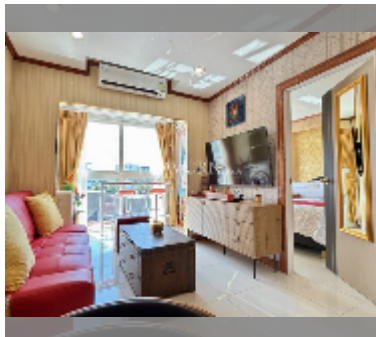

Condo for sale 1 bedroom 39 m² in Siam Oriental Elegance 2, Pattaya

฿ 3,600,000

UNIT PARAMETERS:

UID	FS-242339
quota	foreign quota
type	1 bedroom
size	39m²
floor	5
view	city view
quality	excellent

equipment: furniture, household appliances, kitchen appliances, air conditioner, internet, television, washing-machine, refrigerator

PROJECT PARAMETERS:

district	Pratumnak
buildings	1
floors	8
built in	2014
maintenance	฿ 18,252/year

FACILITIES:

General information: lowrise, meters to beach: 500, minutes to beach: 10, pets are allowed, covered parking.

Swimming pool: rooftop pool.

Chill zone: garden, rooftop chillout.

Other: CCTV, security, laundry.