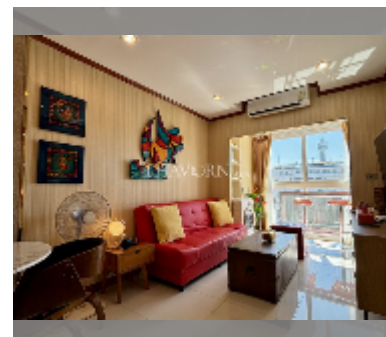

Condo for sale 1 bedroom 39 m² in Siam Oriental Elegance 2, Pattaya

฿ 3,600,000

UNIT PARAMETERS:

UID	FS-242339
quota	foreign quota
type	1 bedroom
size	39m²
floor	5
view	city view
quality	excellent

equipment: furniture, household appliances, kitchen appliances, air conditioner, internet, television, washing-machine, refrigerator

PROJECT PARAMETERS:

district	Pratumnak
buildings	1
floors	8
built in	2014
maintenance	฿ 18,252/year

FACILITIES:

General information: lowrise, meters to beach: 500, minutes to beach: 10, pets are allowed, covered parking.

Swimming pool: rooftop pool.

Chill zone: garden, rooftop chillout.

Other: CCTV, security, laundry.