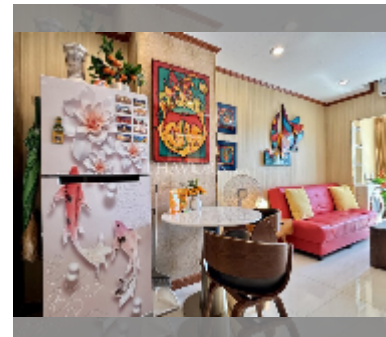

Condo for sale 1 bedroom 39 m² in Siam Oriental Elegance 2, Pattaya

฿ 3,600,000

UNIT PARAMETERS:

UID	FS-242339
quota	foreign quota
type	1 bedroom
size	39m²
floor	5
view	city view
quality	excellent

equipment: furniture, household appliances, kitchen appliances, air conditioner, internet, television, washing-machine, refrigerator

PROJECT PARAMETERS:

district	Pratumnak
buildings	1
floors	8
built in	2014
maintenance	฿ 18,252/year

FACILITIES:

General information: lowrise, meters to beach: 500, minutes to beach: 10, pets are allowed, covered parking.

Swimming pool: rooftop pool.

Chill zone: garden, rooftop chillout.

Other: CCTV, security, laundry.