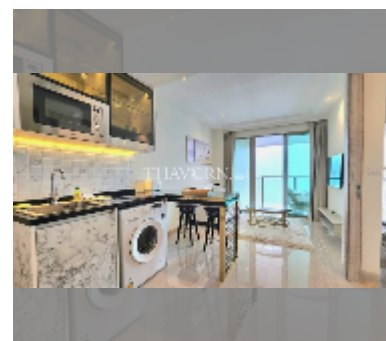

Condo for sale 1 bedroom 42 m² in The Riviera Monaco Pattaya, Pattaya

฿ 5,640,000

UNIT PARAMETERS:

UID	FS-242332
quota	foreign quota
type	1 bedroom
size	42m²
floor	40
view	sea view
quality	good
equipment: furniture, air conditioner, television	

PROJECT PARAMETERS:

district	Na Jomtien
buildings	1
floors	40
built in	2022
maintenance	฿ 25,200/year

FACILITIES:

General information: highrise, meters to beach: 500, minutes to beach: 5, pets are allowed, open parking, multy-level parking, covered parking.

Swimming pool: swimming pool, kids pool, rooftop pool, infinity view, water slides, waterfall, jacuzzi, sunbathing area.

Chill zone: chill zone, garden, rooftop chillout.

Health zone: gym, sauna, hamam.

Other: reception, lobby, clubhouse, meeting room, games room, kids playgarden, CCTV, security.