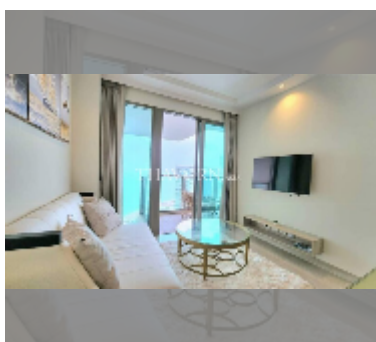

Condo for sale 1 bedroom 42 m² in The Riviera Monaco Pattaya, Pattaya

฿ 5,640,000

UNIT PARAMETERS:

UID	FS-242332
quota	foreign quota
type	1 bedroom
size	42m²
floor	40
view	sea view
quality	good
equipment: furniture, air conditioner, television	

PROJECT PARAMETERS:

district	Na Jomtien
buildings	1
floors	40
built in	2022
maintenance	฿ 25,200/year

FACILITIES:

General information: highrise, meters to beach: 500, minutes to beach: 5, pets are allowed, open parking, multy-level parking, covered parking.

Swimming pool: swimming pool, kids pool, rooftop pool, infinity view, water slides, waterfall, jacuzzi, sunbathing area.

Chill zone: chill zone, garden, rooftop chillout.

Health zone: gym, sauna, hamam.

Other: reception, lobby, clubhouse, meeting room, games room, kids playgarden, CCTV, security.