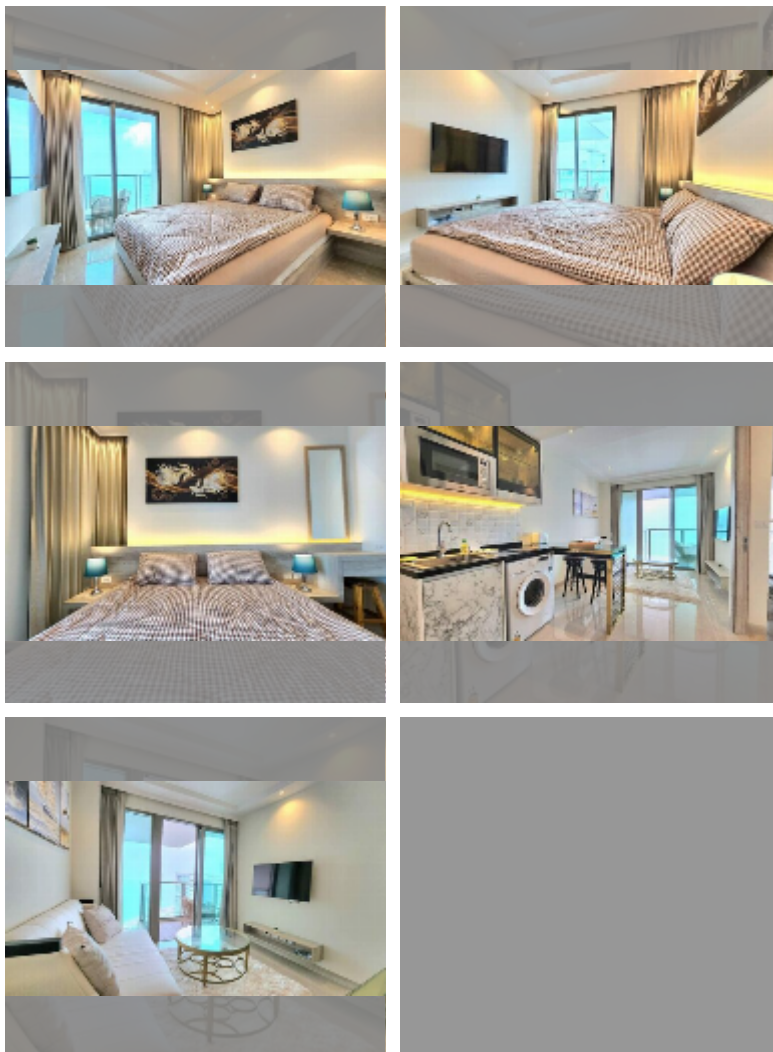

Condo for sale 1 bedroom 42 m² in The Riviera Monaco Pattaya, Pattaya

฿ 5,640,000

UNIT PARAMETERS:

UID	FS-242332
quota	foreign quota
type	1 bedroom
size	42m²
floor	40
view	sea view
quality	good
equipment: furniture, air conditioner, television	

PROJECT PARAMETERS:

district	Na Jomtien
buildings	1
floors	40
built in	2022
maintenance	฿ 25,200/year

FACILITIES:

General information: highrise, meters to beach: 500, minutes to beach: 5, pets are allowed, open parking, multy-level parking, covered parking.

Swimming pool: swimming pool, kids pool, rooftop pool, infinity view, water slides, waterfall, jacuzzi, sunbathing area.

Chill zone: chill zone, garden, rooftop chillout.

Health zone: gym, sauna, hamam.

Other: reception, lobby, clubhouse, meeting room, games room, kids playgarden, CCTV, security.