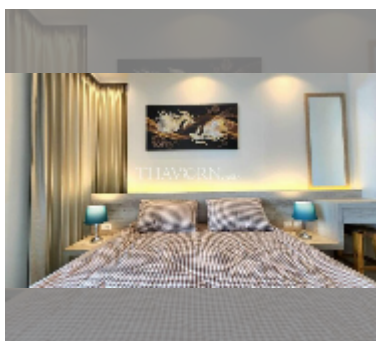

Condo for sale 1 bedroom 42 m² in The Riviera Monaco Pattaya, Pattaya

฿ 5,640,000

UNIT PARAMETERS:

UID	FS-242332
quota	foreign quota
type	1 bedroom
size	42m²
floor	40
view	sea view
quality	good
equipment: furniture, air conditioner, television	

PROJECT PARAMETERS:

district	Na Jomtien
buildings	1
floors	40
built in	2022
maintenance	฿ 25,200/year

FACILITIES:

General information: highrise, meters to beach: 500, minutes to beach: 5, pets are allowed, open parking, multy-level parking, covered parking.

Swimming pool: swimming pool, kids pool, rooftop pool, infinity view, water slides, waterfall, jacuzzi, sunbathing area.

Chill zone: chill zone, garden, rooftop chillout.

Health zone: gym, sauna, hamam.

Other: reception, lobby, clubhouse, meeting room, games room, kids playgarden, CCTV, security.