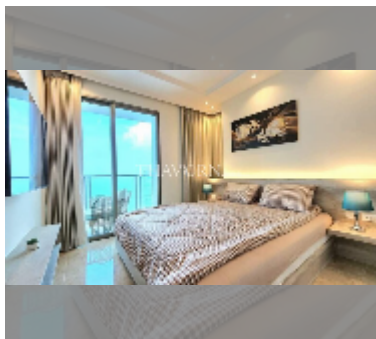

Condo for sale 1 bedroom 42 m² in The Riviera Monaco Pattaya, Pattaya

฿ 5,640,000

UNIT PARAMETERS:

UID	FS-242332
quota	foreign quota
type	1 bedroom
size	42m²
floor	40
view	sea view
quality	good
equipment: furniture, air conditioner, television	

PROJECT PARAMETERS:

district	Na Jomtien
buildings	1
floors	40
built in	2022
maintenance	฿ 25,200/year

FACILITIES:

General information: highrise, meters to beach: 500, minutes to beach: 5, pets are allowed, open parking, multy-level parking, covered parking.

Swimming pool: swimming pool, kids pool, rooftop pool, infinity view, water slides, waterfall, jacuzzi, sunbathing area.

Chill zone: chill zone, garden, rooftop chillout.

Health zone: gym, sauna, hamam.

Other: reception, lobby, clubhouse, meeting room, games room, kids playgarden, CCTV, security.