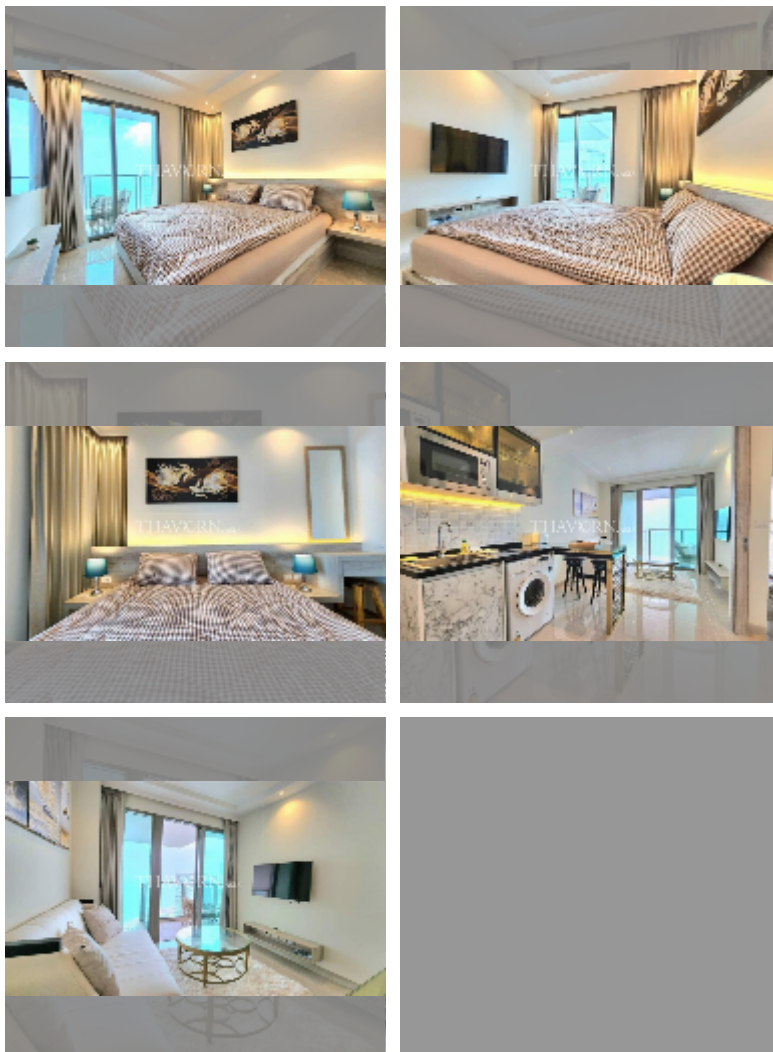

Condo for sale 1 bedroom 42 m² in The Riviera Monaco Pattaya, Pattaya

฿ 5,640,000

UNIT PARAMETERS:

UID	FS-242332
quota	foreign quota
type	1 bedroom
size	42m²
floor	40
view	sea view
quality	good
equipment: furniture, air conditioner, television	

PROJECT PARAMETERS:

district	Na Jomtien
buildings	1
floors	40
built in	2022
maintenance	฿ 25,200/year

FACILITIES:

General information: highrise, meters to beach: 500, minutes to beach: 5, pets are allowed, open parking, multy-level parking, covered parking.

Swimming pool: swimming pool, kids pool, rooftop pool, infinity view, water slides, waterfall, jacuzzi, sunbathing area.

Chill zone: chill zone, garden, rooftop chillout.

Health zone: gym, sauna, hamam.

Other: reception, lobby, clubhouse, meeting room, games room, kids playgarden, CCTV, security.