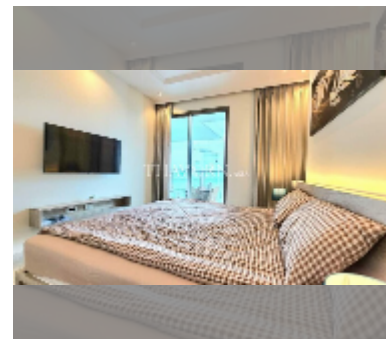

Condo for sale 1 bedroom 42 m² in The Riviera Monaco Pattaya, Pattaya

฿ 5,640,000

UNIT PARAMETERS:

UID	FS-242332
quota	foreign quota
type	1 bedroom
size	42m²
floor	40
view	sea view
quality	good
equipment: furniture, air conditioner, television	

PROJECT PARAMETERS:

district	Na Jomtien
buildings	1
floors	40
built in	2022
maintenance	฿ 25,200/year

FACILITIES:

General information: highrise, meters to beach: 500, minutes to beach: 5, pets are allowed, open parking, multy-level parking, covered parking.

Swimming pool: swimming pool, kids pool, rooftop pool, infinity view, water slides, waterfall, jacuzzi, sunbathing area.

Chill zone: chill zone, garden, rooftop chillout.

Health zone: gym, sauna, hamam.

Other: reception, lobby, clubhouse, meeting room, games room, kids playgarden, CCTV, security.