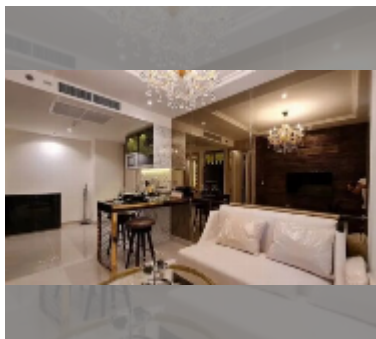

Condo for sale 1 bedroom 42 m² in The Riviera Monaco Pattaya, Pattaya

฿ 5,790,000

UNIT PARAMETERS:

UID	FS-242331
quota	foreign quota
type	1 bedroom
size	42m²
floor	26
view	sea view
quality	good
equipment: furniture, air conditioner, television, washing-machine, refrigerator	

PROJECT PARAMETERS:

district	Na Jomtien
buildings	1
floors	40
built in	2022
maintenance	฿ 25,200/year

FACILITIES:

General information: highrise, meters to beach: 500, minutes to beach: 5, pets are allowed, open parking, mully-level parking, covered parking.

Swimming pool: swimming pool, kids pool, rooftop pool, infinity view, water slides, waterfall, jacuzzi, sunbathing area.

Chill zone: chill zone, garden, rooftop chillout.

Health zone: gym, sauna, hamam.

Other: reception, lobby, clubhouse, meeting room, games room, kids playgarden, CCTV, security.