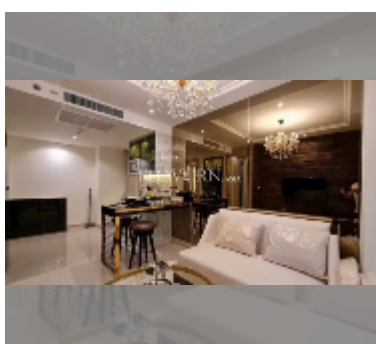

Condo for sale 1 bedroom 42 m² in The Riviera Monaco Pattaya, Pattaya

฿ 8,080,000

UNIT PARAMETERS:

UID	FS-242331
quota	foreign quota
type	1 bedroom
size	42m²
floor	26
view	sea view
quality	good
equipment: furniture, air conditioner, television, washing-machine, refrigerator	

PROJECT PARAMETERS:

district	Na Jomtien
buildings	1
floors	40
built in	2022
maintenance	฿ 25,200/year

FACILITIES:

General information: highrise, meters to beach: 500, minutes to beach: 5, pets are allowed, open parking, mully-level parking, covered parking.

Swimming pool: swimming pool, kids pool, rooftop pool, infinity view, water slides, waterfall, jacuzzi, sunbathing area.

Chill zone: chill zone, garden, rooftop chillout.

Health zone: gym, sauna, hamam.

Other: reception, lobby, clubhouse, meeting room, games room, kids playgarden, CCTV, security.