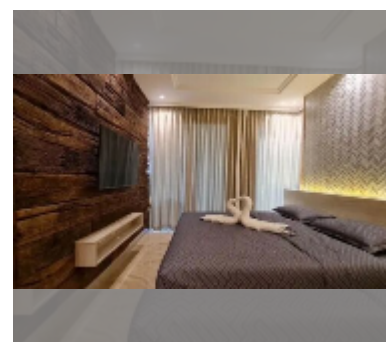

Condo for sale 1 bedroom 42 m² in The Riviera Monaco Pattaya, Pattaya

฿ 5,790,000

UNIT PARAMETERS:

UID	FS-242331
quota	foreign quota
type	1 bedroom
size	42m²
floor	26
view	sea view
quality	good
equipment: furniture, air conditioner, television, washing-machine, refrigerator	

PROJECT PARAMETERS:

district	Na Jomtien
buildings	1
floors	40
built in	2022
maintenance	฿ 25,200/year

FACILITIES:

General information: highrise, meters to beach: 500, minutes to beach: 5, pets are allowed, open parking, mully-level parking, covered parking.

Swimming pool: swimming pool, kids pool, rooftop pool, infinity view, water slides, waterfall, jacuzzi, sunbathing area.

Chill zone: chill zone, garden, rooftop chillout.

Health zone: gym, sauna, hamam.

Other: reception, lobby, clubhouse, meeting room, games room, kids playgarden, CCTV, security.