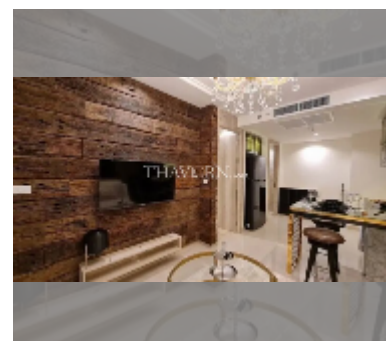

Condo for sale 1 bedroom 42 m² in The Riviera Monaco Pattaya, Pattaya

฿ 8,080,000

UNIT PARAMETERS:

UID	FS-242331
quota	foreign quota
type	1 bedroom
size	42m²
floor	26
view	sea view
quality	good
equipment: furniture, air conditioner, television, washing-machine, refrigerator	

PROJECT PARAMETERS:

district	Na Jomtien
buildings	1
floors	40
built in	2022
maintenance	฿ 25,200/year

FACILITIES:

General information: highrise, meters to beach: 500, minutes to beach: 5, pets are allowed, open parking, mully-level parking, covered parking.

Swimming pool: swimming pool, kids pool, rooftop pool, infinity view, water slides, waterfall, jacuzzi, sunbathing area.

Chill zone: chill zone, garden, rooftop chillout.

Health zone: gym, sauna, hamam.

Other: reception, lobby, clubhouse, meeting room, games room, kids playgarden, CCTV, security.