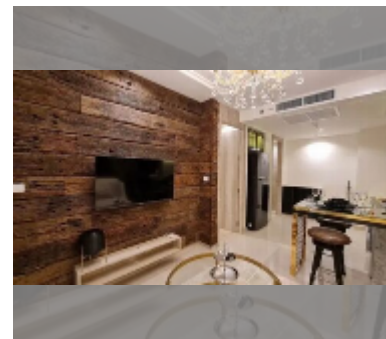

Condo for sale 1 bedroom 42 m² in The Riviera Monaco Pattaya, Pattaya

฿ 5,790,000

UNIT PARAMETERS:

UID	FS-242331
quota	foreign quota
type	1 bedroom
size	42m²
floor	26
view	sea view
quality	good
equipment: furniture, air conditioner, television, washing-machine, refrigerator	

PROJECT PARAMETERS:

district	Na Jomtien
buildings	1
floors	40
built in	2022
maintenance	฿ 25,200/year

FACILITIES:

General information: highrise, meters to beach: 500, minutes to beach: 5, pets are allowed, open parking, mully-level parking, covered parking.

Swimming pool: swimming pool, kids pool, rooftop pool, infinity view, water slides, waterfall, jacuzzi, sunbathing area.

Chill zone: chill zone, garden, rooftop chillout.

Health zone: gym, sauna, hamam.

Other: reception, lobby, clubhouse, meeting room, games room, kids playgarden, CCTV, security.