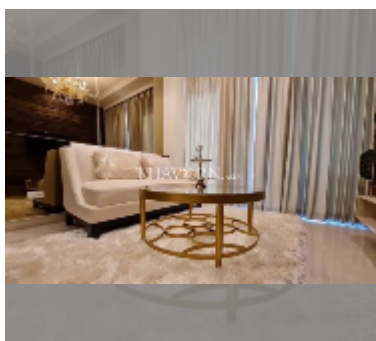

Condo for sale 1 bedroom 42 m² in The Riviera Monaco Pattaya, Pattaya

฿ 8,080,000

UNIT PARAMETERS:

UID	FS-242331
quota	foreign quota
type	1 bedroom
size	42m²
floor	26
view	sea view
quality	good
equipment: furniture, air conditioner, television, washing-machine, refrigerator	

PROJECT PARAMETERS:

district	Na Jomtien
buildings	1
floors	40
built in	2022
maintenance	฿ 25,200/year

FACILITIES:

General information: highrise, meters to beach: 500, minutes to beach: 5, pets are allowed, open parking, mully-level parking, covered parking.

Swimming pool: swimming pool, kids pool, rooftop pool, infinity view, water slides, waterfall, jacuzzi, sunbathing area.

Chill zone: chill zone, garden, rooftop chillout.

Health zone: gym, sauna, hamam.

Other: reception, lobby, clubhouse, meeting room, games room, kids playgarden, CCTV, security.