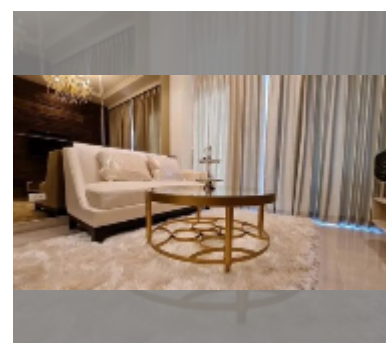

Condo for sale 1 bedroom 42 m² in The Riviera Monaco Pattaya, Pattaya

฿ 5,790,000

UNIT PARAMETERS:

UID	FS-242331
quota	foreign quota
type	1 bedroom
size	42m²
floor	26
view	sea view
quality	good
equipment: furniture, air conditioner, television, washing-machine, refrigerator	

PROJECT PARAMETERS:

district	Na Jomtien
buildings	1
floors	40
built in	2022
maintenance	฿ 25,200/year

FACILITIES:

General information: highrise, meters to beach: 500, minutes to beach: 5, pets are allowed, open parking, mully-level parking, covered parking.

Swimming pool: swimming pool, kids pool, rooftop pool, infinity view, water slides, waterfall, jacuzzi, sunbathing area.

Chill zone: chill zone, garden, rooftop chillout.

Health zone: gym, sauna, hamam.

Other: reception, lobby, clubhouse, meeting room, games room, kids playgarden, CCTV, security.