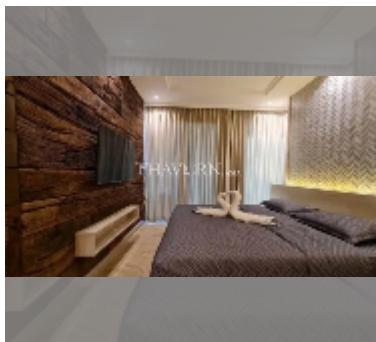

Condo for sale 1 bedroom 42 m² in The Riviera Monaco Pattaya, Pattaya

฿ 8,080,000

UNIT PARAMETERS:

UID	FS-242331
quota	foreign quota
type	1 bedroom
size	42m²
floor	26
view	sea view
quality	good
equipment: furniture, air conditioner, television, washing-machine, refrigerator	

PROJECT PARAMETERS:

district	Na Jomtien
buildings	1
floors	40
built in	2022
maintenance	฿ 25,200/year

FACILITIES:

General information: highrise, meters to beach: 500, minutes to beach: 5, pets are allowed, open parking, mully-level parking, covered parking.

Swimming pool: swimming pool, kids pool, rooftop pool, infinity view, water slides, waterfall, jacuzzi, sunbathing area.

Chill zone: chill zone, garden, rooftop chillout.

Health zone: gym, sauna, hamam.

Other: reception, lobby, clubhouse, meeting room, games room, kids playgarden, CCTV, security.