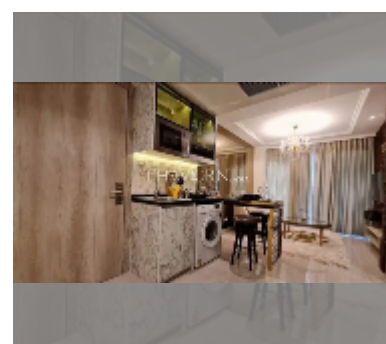

Condo for sale 1 bedroom 42 m² in The Riviera Monaco Pattaya, Pattaya

฿ 8,080,000

UNIT PARAMETERS:

UID	FS-242331
quota	foreign quota
type	1 bedroom
size	42m²
floor	26
view	sea view
quality	good
equipment: furniture, air conditioner, television, washing-machine, refrigerator	

PROJECT PARAMETERS:

district	Na Jomtien
buildings	1
floors	40
built in	2022
maintenance	฿ 25,200/year

FACILITIES:

General information: highrise, meters to beach: 500, minutes to beach: 5, pets are allowed, open parking, mully-level parking, covered parking.

Swimming pool: swimming pool, kids pool, rooftop pool, infinity view, water slides, waterfall, jacuzzi, sunbathing area.

Chill zone: chill zone, garden, rooftop chillout.

Health zone: gym, sauna, hamam.

Other: reception, lobby, clubhouse, meeting room, games room, kids playgarden, CCTV, security.