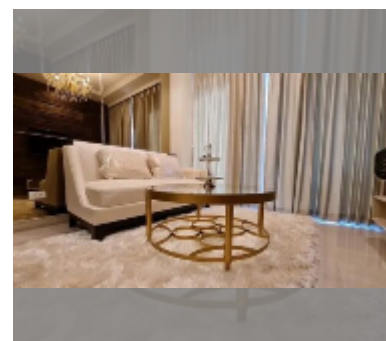

Condo for sale 1 bedroom 42 m² in The Riviera Monaco Pattaya, Pattaya

฿ 5,790,000

UNIT PARAMETERS:

UID	FS-242331
quota	foreign quota
type	1 bedroom
size	42m²
floor	26
view	sea view
quality	good
equipment: furniture, air conditioner, television, washing-machine, refrigerator	

PROJECT PARAMETERS:

district	Na Jomtien
buildings	1
floors	40
built in	2022
maintenance	฿ 25,200/year

FACILITIES:

General information: highrise, meters to beach: 500, minutes to beach: 5, pets are allowed, open parking, mully-level parking, covered parking.

Swimming pool: swimming pool, kids pool, rooftop pool, infinity view, water slides, waterfall, jacuzzi, sunbathing area.

Chill zone: chill zone, garden, rooftop chillout.

Health zone: gym, sauna, hamam.

Other: reception, lobby, clubhouse, meeting room, games room, kids playgarden, CCTV, security.