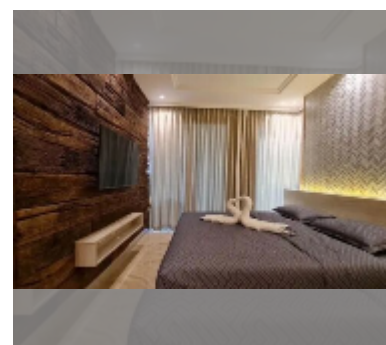

Condo for sale 1 bedroom 42 m² in The Riviera Monaco Pattaya, Pattaya

฿ 5,790,000

UNIT PARAMETERS:

UID	FS-242331
quota	foreign quota
type	1 bedroom
size	42m²
floor	26
view	sea view
quality	good
equipment: furniture, air conditioner, television, washing-machine, refrigerator	

PROJECT PARAMETERS:

district	Na Jomtien
buildings	1
floors	40
built in	2022
maintenance	฿ 25,200/year

FACILITIES:

General information: highrise, meters to beach: 500, minutes to beach: 5, pets are allowed, open parking, mully-level parking, covered parking.

Swimming pool: swimming pool, kids pool, rooftop pool, infinity view, water slides, waterfall, jacuzzi, sunbathing area.

Chill zone: chill zone, garden, rooftop chillout.

Health zone: gym, sauna, hamam.

Other: reception, lobby, clubhouse, meeting room, games room, kids playgarden, CCTV, security.