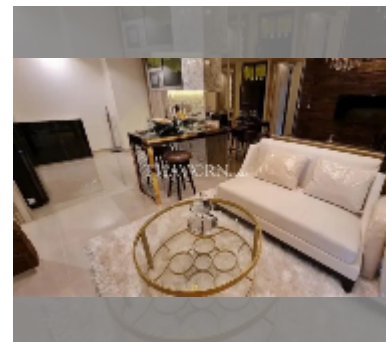

Condo for sale 1 bedroom 42 m² in The Riviera Monaco Pattaya, Pattaya

฿ 8,080,000

UNIT PARAMETERS:

UID	FS-242331
quota	foreign quota
type	1 bedroom
size	42m²
floor	26
view	sea view
quality	good
equipment: furniture, air conditioner, television, washing-machine, refrigerator	

PROJECT PARAMETERS:

district	Na Jomtien
buildings	1
floors	40
built in	2022
maintenance	฿ 25,200/year

FACILITIES:

General information: highrise, meters to beach: 500, minutes to beach: 5, pets are allowed, open parking, mully-level parking, covered parking.

Swimming pool: swimming pool, kids pool, rooftop pool, infinity view, water slides, waterfall, jacuzzi, sunbathing area.

Chill zone: chill zone, garden, rooftop chillout.

Health zone: gym, sauna, hamam.

Other: reception, lobby, clubhouse, meeting room, games room, kids playgarden, CCTV, security.