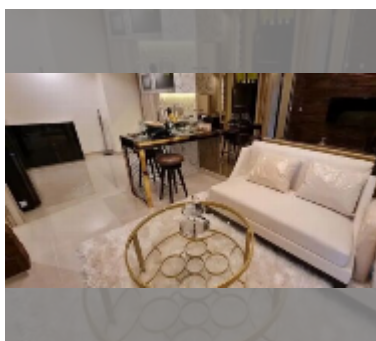

Condo for sale 1 bedroom 42 m² in The Riviera Monaco Pattaya, Pattaya

฿ 5,790,000

UNIT PARAMETERS:

UID	FS-242331
quota	foreign quota
type	1 bedroom
size	42m²
floor	26
view	sea view
quality	good
equipment: furniture, air conditioner, television, washing-machine, refrigerator	

PROJECT PARAMETERS:

district	Na Jomtien
buildings	1
floors	40
built in	2022
maintenance	฿ 25,200/year

FACILITIES:

General information: highrise, meters to beach: 500, minutes to beach: 5, pets are allowed, open parking, mully-level parking, covered parking.

Swimming pool: swimming pool, kids pool, rooftop pool, infinity view, water slides, waterfall, jacuzzi, sunbathing area.

Chill zone: chill zone, garden, rooftop chillout.

Health zone: gym, sauna, hamam.

Other: reception, lobby, clubhouse, meeting room, games room, kids playgarden, CCTV, security.