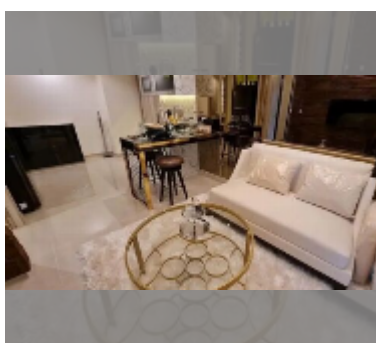

Condo for sale 1 bedroom 42 m² in The Riviera Monaco Pattaya, Pattaya

฿ 5,790,000

UNIT PARAMETERS:

UID	FS-242331
quota	foreign quota
type	1 bedroom
size	42m²
floor	26
view	sea view
quality	good
equipment: furniture, air conditioner, television, washing-machine, refrigerator	

PROJECT PARAMETERS:

district	Na Jomtien
buildings	1
floors	40
built in	2022
maintenance	฿ 25,200/year

FACILITIES:

General information: highrise, meters to beach: 500, minutes to beach: 5, pets are allowed, open parking, mully-level parking, covered parking.

Swimming pool: swimming pool, kids pool, rooftop pool, infinity view, water slides, waterfall, jacuzzi, sunbathing area.

Chill zone: chill zone, garden, rooftop chillout.

Health zone: gym, sauna, hamam.

Other: reception, lobby, clubhouse, meeting room, games room, kids playgarden, CCTV, security.