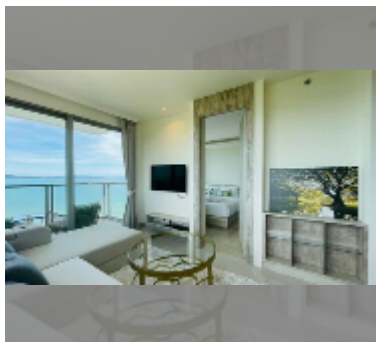

Condo for sale 1 bedroom 53 m² in The Riviera Monaco Pattaya, Pattaya

฿ 10,710,000

UNIT PARAMETERS:

UID	FS-242330
quota	thai quota
type	1 bedroom
size	53m²
floor	39
view	sea view
quality	good
equipment: furniture, air conditioner, television, washing-machine, refrigerator	

PROJECT PARAMETERS:

district	Na Jomtien
buildings	1
floors	40
built in	2022
maintenance	฿ 31,800/year

FACILITIES:

General information: highrise, meters to beach: 500, minutes to beach: 5, pets are allowed, open parking, mully-level parking, covered parking.

Swimming pool: swimming pool, kids pool, rooftop pool, infinity view, water slides, waterfall, jacuzzi, sunbathing area.

Chill zone: chill zone, garden, rooftop chillout.

Health zone: gym, sauna, hamam.

Other: reception, lobby, clubhouse, meeting room, games room, kids playgarden, CCTV, security.