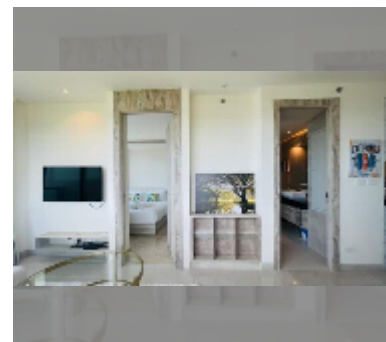

Condo for sale 1 bedroom 53 m² in The Riviera Monaco Pattaya, Pattaya

฿ 10,710,000

UNIT PARAMETERS:

UID	FS-242330
quota	thai quota
type	1 bedroom
size	53m²
floor	39
view	sea view
quality	good
equipment: furniture, air conditioner, television, washing-machine, refrigerator	

PROJECT PARAMETERS:

district	Na Jomtien
buildings	1
floors	40
built in	2022
maintenance	฿ 31,800/year

FACILITIES:

General information: highrise, meters to beach: 500, minutes to beach: 5, pets are allowed, open parking, mully-level parking, covered parking.

Swimming pool: swimming pool, kids pool, rooftop pool, infinity view, water slides, waterfall, jacuzzi, sunbathing area.

Chill zone: chill zone, garden, rooftop chillout.

Health zone: gym, sauna, hamam.

Other: reception, lobby, clubhouse, meeting room, games room, kids playgarden, CCTV, security.