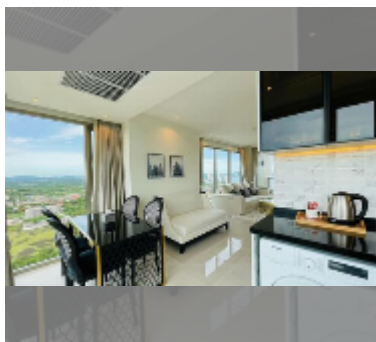

Condo for sale 1 bedroom 53 m² in The Riviera Monaco Pattaya, Pattaya

฿ 10,710,000

UNIT PARAMETERS:

UID	FS-242330
quota	thai quota
type	1 bedroom
size	53m²
floor	39
view	sea view
quality	good
equipment: furniture, air conditioner, television, washing-machine, refrigerator	

PROJECT PARAMETERS:

district	Na Jomtien
buildings	1
floors	40
built in	2022
maintenance	฿ 31,800/year

FACILITIES:

General information: highrise, meters to beach: 500, minutes to beach: 5, pets are allowed, open parking, mully-level parking, covered parking.

Swimming pool: swimming pool, kids pool, rooftop pool, infinity view, water slides, waterfall, jacuzzi, sunbathing area.

Chill zone: chill zone, garden, rooftop chillout.

Health zone: gym, sauna, hamam.

Other: reception, lobby, clubhouse, meeting room, games room, kids playgarden, CCTV, security.