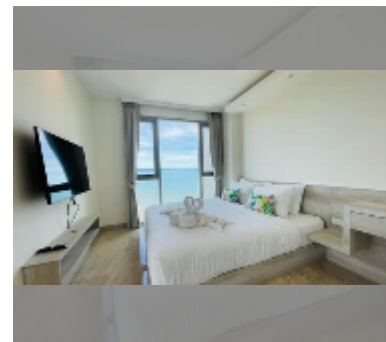

Condo for sale 1 bedroom 53 m² in The Riviera Monaco Pattaya, Pattaya

฿ 10,710,000

UNIT PARAMETERS:

UID	FS-242330
quota	thai quota
type	1 bedroom
size	53m²
floor	39
view	sea view
quality	good
equipment: furniture, air conditioner, television, washing-machine, refrigerator	

PROJECT PARAMETERS:

district	Na Jomtien
buildings	1
floors	40
built in	2022
maintenance	฿ 31,800/year

FACILITIES:

General information: highrise, meters to beach: 500, minutes to beach: 5, pets are allowed, open parking, mully-level parking, covered parking.

Swimming pool: swimming pool, kids pool, rooftop pool, infinity view, water slides, waterfall, jacuzzi, sunbathing area.

Chill zone: chill zone, garden, rooftop chillout.

Health zone: gym, sauna, hamam.

Other: reception, lobby, clubhouse, meeting room, games room, kids playgarden, CCTV, security.