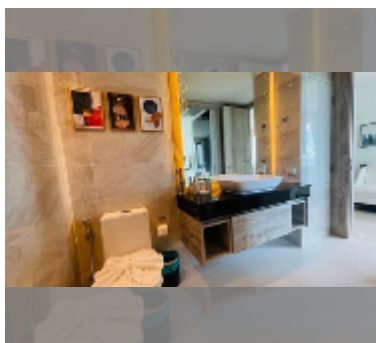

Condo for sale 1 bedroom 53 m² in The Riviera Monaco Pattaya, Pattaya

฿ 10,710,000

UNIT PARAMETERS:

UID	FS-242330
quota	thai quota
type	1 bedroom
size	53m²
floor	39
view	sea view
quality	good
equipment: furniture, air conditioner, television, washing-machine, refrigerator	

PROJECT PARAMETERS:

district	Na Jomtien
buildings	1
floors	40
built in	2022
maintenance	฿ 31,800/year

FACILITIES:

General information: highrise, meters to beach: 500, minutes to beach: 5, pets are allowed, open parking, mully-level parking, covered parking.

Swimming pool: swimming pool, kids pool, rooftop pool, infinity view, water slides, waterfall, jacuzzi, sunbathing area.

Chill zone: chill zone, garden, rooftop chillout.

Health zone: gym, sauna, hamam.

Other: reception, lobby, clubhouse, meeting room, games room, kids playgarden, CCTV, security.