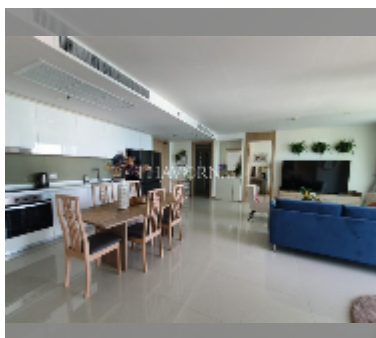

Condo for sale 2 bedroom 110 m² in The Riviera Jomtien, Pattaya

฿ 15,170,000

UNIT PARAMETERS:

UID	FS-242328
quota	foreign quota
type	2 bedroom
size	110m ²
floor	38
view	sea view
quality	good
equipment: furniture, air conditioner, television, refrigerator	

PROJECT PARAMETERS:

district	Jomtien
buildings	1
floors	46
built in	2019
maintenance	฿ 66,000/year

FACILITIES:

General information: highrise, pets are allowed, multy-level parking, covered parking.

Swimming pool: swimming pool, kids pool, rooftop pool, infinity view, waterfall, jacuzzi.

Chill zone: chill zone, garden, rooftop chillout.

Health zone: gym, sauna, hamam.

Other: reception, lobby, meeting room, games room, CCTV, security, laundry, room service.

details