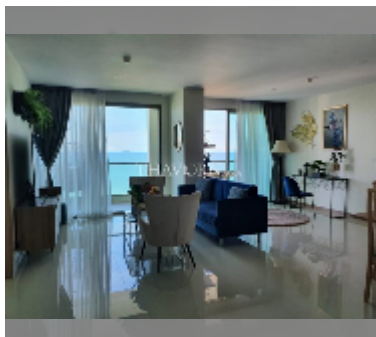

Condo for sale 2 bedroom 110 m² in The Riviera Jomtien, Pattaya

฿ 15,170,000

UNIT PARAMETERS:

UID	FS-242328
quota	foreign quota
type	2 bedroom
size	110m ²
floor	38
view	sea view
quality	good
equipment: furniture, air conditioner, television, refrigerator	

PROJECT PARAMETERS:

district	Jomtien
buildings	1
floors	46
built in	2019
maintenance	฿ 66,000/year

FACILITIES:

General information: highrise, pets are allowed, multy-level parking, covered parking.

Swimming pool: swimming pool, kids pool, rooftop pool, infinity view, waterfall, jacuzzi.

Chill zone: chill zone, garden, rooftop chillout.

Health zone: gym, sauna, hamam.

Other: reception, lobby, meeting room, games room, CCTV, security, laundry, room service.

details