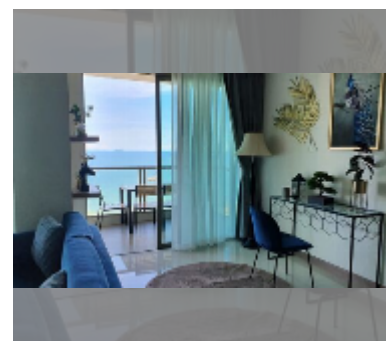

Condo for sale 2 bedroom 110 m² in The Riviera Jomtien, Pattaya

฿ 15,170,000

UNIT PARAMETERS:

UID	FS-242328
quota	foreign quota
type	2 bedroom
size	110m ²
floor	38
view	sea view
quality	good
equipment: furniture, air conditioner, television, refrigerator	

PROJECT PARAMETERS:

district	Jomtien
buildings	1
floors	46
built in	2019
maintenance	฿ 66,000/year

FACILITIES:

General information: highrise, pets are allowed, multy-level parking, covered parking.

Swimming pool: swimming pool, kids pool, rooftop pool, infinity view, waterfall, jacuzzi.

Chill zone: chill zone, garden, rooftop chillout.

Health zone: gym, sauna, hamam.

Other: reception, lobby, meeting room, games room, CCTV, security, laundry, room service.

[details](#)