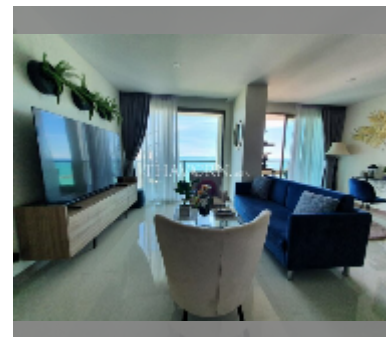

Condo for sale 2 bedroom 110 m² in The Riviera Jomtien, Pattaya

฿ 15,170,000

UNIT PARAMETERS:

| | |
|---|-------------------|
| UID | FS-242328 |
| quota | foreign quota |
| type | 2 bedroom |
| size | 110m ² |
| floor | 38 |
| view | sea view |
| quality | good |
| equipment: furniture, air conditioner, television, refrigerator | |

Swimming pool: swimming pool, kids pool, rooftop pool, infinity view, waterfall, jacuzzi.

Chill zone: chill zone, garden, rooftop chillout.

Health zone: gym, sauna, hamam.

Other: reception, lobby, meeting room, games room, CCTV, security, laundry, room service.