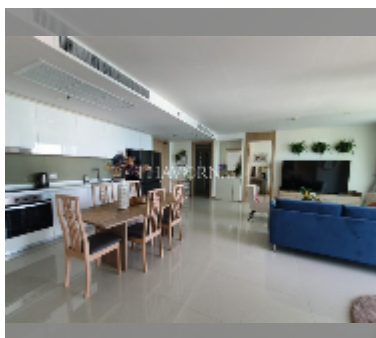

Condo for sale 2 bedroom 110 m² in The Riviera Jomtien, Pattaya

฿ 15,170,000

UNIT PARAMETERS:

| | |
|---|-------------------|
| UID | FS-242328 |
| quota | foreign quota |
| type | 2 bedroom |
| size | 110m ² |
| floor | 38 |
| view | sea view |
| quality | good |
| equipment: furniture, air conditioner, television, refrigerator | |

Swimming pool: swimming pool, kids pool, rooftop pool, infinity view, waterfall, jacuzzi.

Chill zone: chill zone, garden, rooftop chillout.

Health zone: gym, sauna, hamam.

Other: reception, lobby, meeting room, games room, CCTV, security, laundry, room service.