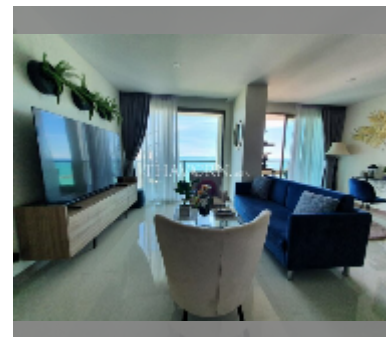

Condo for sale 2 bedroom 110 m² in The Riviera Jomtien, Pattaya

฿ 15,170,000

UNIT PARAMETERS:

UID	FS-242328
quota	foreign quota
type	2 bedroom
size	110m ²
floor	38
view	sea view
quality	good
equipment: furniture, air conditioner, television, refrigerator	

PROJECT PARAMETERS:

district	Jomtien
buildings	1
floors	46
built in	2019
maintenance	฿ 66,000/year

FACILITIES:

General information: highrise, pets are allowed, multy-level parking, covered parking.

Swimming pool: swimming pool, kids pool, rooftop pool, infinity view, waterfall, jacuzzi.

Chill zone: chill zone, garden, rooftop chillout.

Health zone: gym, sauna, hamam.

Other: reception, lobby, meeting room, games room, CCTV, security, laundry, room service.

details