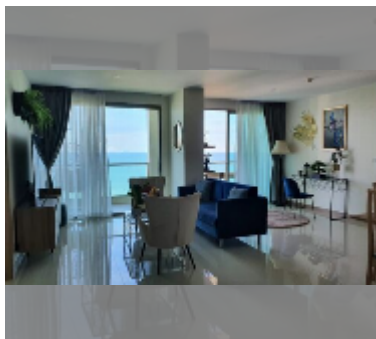

Condo for sale 2 bedroom 110 m² in The Riviera Jomtien, Pattaya

฿ 15,170,000

UNIT PARAMETERS:

UID	FS-242328
quota	foreign quota
type	2 bedroom
size	110m ²
floor	38
view	sea view
quality	good
equipment: furniture, air conditioner, television, refrigerator	

PROJECT PARAMETERS:

district	Jomtien
buildings	1
floors	46
built in	2019
maintenance	฿ 66,000/year

FACILITIES:

General information: highrise, pets are allowed, multy-level parking, covered parking.

Swimming pool: swimming pool, kids pool, rooftop pool, infinity view, waterfall, jacuzzi.

Chill zone: chill zone, garden, rooftop chillout.

Health zone: gym, sauna, hamam.

Other: reception, lobby, meeting room, games room, CCTV, security, laundry, room service.

[details](#)