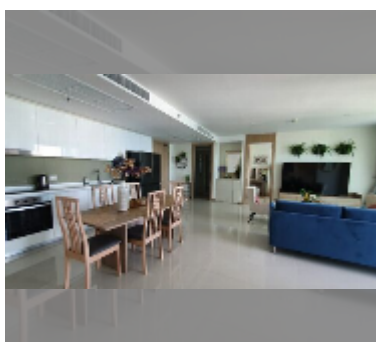

Condo for sale 2 bedroom 110 m² in The Riviera Jomtien, Pattaya

฿ 15,170,000

UNIT PARAMETERS:

UID	FS-242328
quota	foreign quota
type	2 bedroom
size	110m ²
floor	38
view	sea view
quality	good
equipment: furniture, air conditioner, television, refrigerator	

Chill zone: chill zone, garden, rooftop chillout.

Health zone: gym, sauna, hamam.

Other: reception, lobby, meeting room, games room, CCTV, security, laundry, room service.

[details](#)