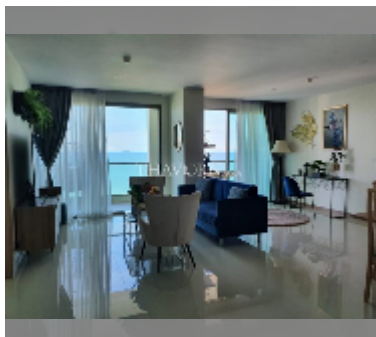

Condo for sale 2 bedroom 110 m² in The Riviera Jomtien, Pattaya

฿ 15,170,000

UNIT PARAMETERS:

| | |
|---|-------------------|
| UID | FS-242328 |
| quota | foreign quota |
| type | 2 bedroom |
| size | 110m ² |
| floor | 38 |
| view | sea view |
| quality | good |
| equipment: furniture, air conditioner, television, refrigerator | |

Swimming pool: swimming pool, kids pool, rooftop pool, infinity view, waterfall, jacuzzi.

Chill zone: chill zone, garden, rooftop chillout.

Health zone: gym, sauna, hamam.

Other: reception, lobby, meeting room, games room, CCTV, security, laundry, room service.