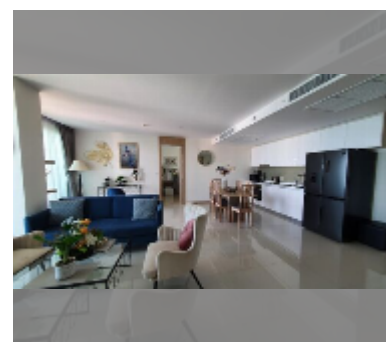

Condo for sale 2 bedroom 110 m² in The Riviera Jomtien, Pattaya

฿ 15,170,000

UNIT PARAMETERS:

UID	FS-242328
quota	foreign quota
type	2 bedroom
size	110m ²
floor	38
view	sea view
quality	good
equipment: furniture, air conditioner, television, refrigerator	

PROJECT PARAMETERS:

district	Jomtien
buildings	1
floors	46
built in	2019
maintenance	฿ 66,000/year

FACILITIES:

General information: highrise, pets are allowed, multy-level parking, covered parking.

Swimming pool: swimming pool, kids pool, rooftop pool, infinity view, waterfall, jacuzzi.

Chill zone: chill zone, garden, rooftop chillout.

Health zone: gym, sauna, hamam.

Other: reception, lobby, meeting room, games room, CCTV, security, laundry, room service.

[details](#)