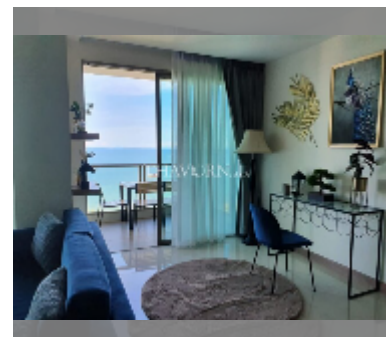

Condo for sale 2 bedroom 110 m² in The Riviera Jomtien, Pattaya

฿ 15,170,000

UNIT PARAMETERS:

UID	FS-242328
quota	foreign quota
type	2 bedroom
size	110m ²
floor	38
view	sea view
quality	good
equipment: furniture, air conditioner, television, refrigerator	

PROJECT PARAMETERS:

district	Jomtien
buildings	1
floors	46
built in	2019
maintenance	฿ 66,000/year

FACILITIES:

General information: highrise, pets are allowed, multy-level parking, covered parking.

Swimming pool: swimming pool, kids pool, rooftop pool, infinity view, waterfall, jacuzzi.

Chill zone: chill zone, garden, rooftop chillout.

Health zone: gym, sauna, hamam.

Other: reception, lobby, meeting room, games room, CCTV, security, laundry, room service.

details