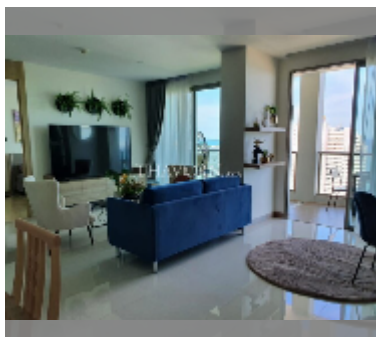

Condo for sale 2 bedroom 110 m² in The Riviera Jomtien, Pattaya

฿ 15,170,000

UNIT PARAMETERS:

| | |
|---|-------------------|
| UID | FS-242328 |
| quota | foreign quota |
| type | 2 bedroom |
| size | 110m ² |
| floor | 38 |
| view | sea view |
| quality | good |
| equipment: furniture, air conditioner, television, refrigerator | |

Swimming pool: swimming pool, kids pool, rooftop pool, infinity view, waterfall, jacuzzi.

Chill zone: chill zone, garden, rooftop chillout.

Health zone: gym, sauna, hamam.

Other: reception, lobby, meeting room, games room, CCTV, security, laundry, room service.