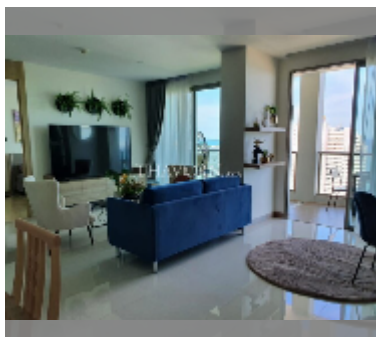

Condo for sale 2 bedroom 110 m² in The Riviera Jomtien, Pattaya

฿ 15,170,000

UNIT PARAMETERS:

UID	FS-242328
quota	foreign quota
type	2 bedroom
size	110m ²
floor	38
view	sea view
quality	good
equipment: furniture, air conditioner, television, refrigerator	

PROJECT PARAMETERS:

district	Jomtien
buildings	1
floors	46
built in	2019
maintenance	฿ 66,000/year

FACILITIES:

General information: highrise, pets are allowed, multy-level parking, covered parking.

Swimming pool: swimming pool, kids pool, rooftop pool, infinity view, waterfall, jacuzzi.

Chill zone: chill zone, garden, rooftop chillout.

Health zone: gym, sauna, hamam.

Other: reception, lobby, meeting room, games room, CCTV, security, laundry, room service.

details