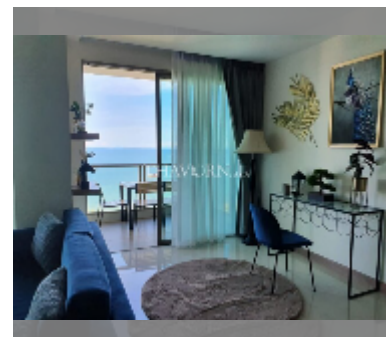

Condo for sale 2 bedroom 110 m² in The Riviera Jomtien, Pattaya

฿ 15,170,000

UNIT PARAMETERS:

| | |
|---|-------------------|
| UID | FS-242328 |
| quota | foreign quota |
| type | 2 bedroom |
| size | 110m ² |
| floor | 38 |
| view | sea view |
| quality | good |
| equipment: furniture, air conditioner, television, refrigerator | |

Swimming pool: swimming pool, kids pool, rooftop pool, infinity view, waterfall, jacuzzi.

Chill zone: chill zone, garden, rooftop chillout.

Health zone: gym, sauna, hamam.

Other: reception, lobby, meeting room, games room, CCTV, security, laundry, room service.