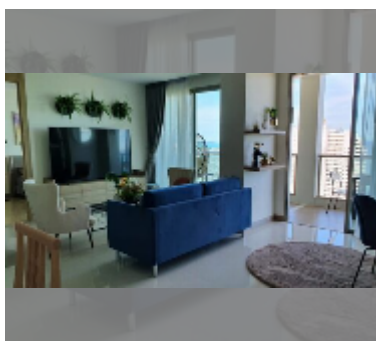

Condo for sale 2 bedroom 110 m² in The Riviera Jomtien, Pattaya

฿ 15,170,000

UNIT PARAMETERS:

UID	FS-242328
quota	foreign quota
type	2 bedroom
size	110m ²
floor	38
view	sea view
quality	good
equipment: furniture, air conditioner, television, refrigerator	

PROJECT PARAMETERS:

district	Jomtien
buildings	1
floors	46
built in	2019
maintenance	฿ 66,000/year

FACILITIES:

General information: highrise, pets are allowed, multy-level parking, covered parking.

Swimming pool: swimming pool, kids pool, rooftop pool, infinity view, waterfall, jacuzzi.

Chill zone: chill zone, garden, rooftop chillout.

Health zone: gym, sauna, hamam.

Other: reception, lobby, meeting room, games room, CCTV, security, laundry, room service.

[details](#)