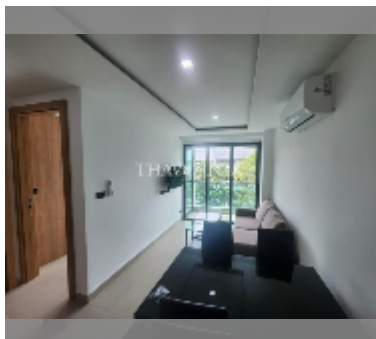

## Condo for sale 1 bedroom 32 m<sup>2</sup> in The Breeze Beach Side, Pattaya

**฿ 2,150,000**

**UNIT PARAMETERS:**

UID	FS-242326
quota	foreign quota
type	1 bedroom
size	32m <sup>2</sup>
floor	2
view	city view
quality	excellent
equipment: furniture, kitchen appliances, air conditioner, refrigerator	

**PROJECT PARAMETERS:**

district	Bang Saray
buildings	1
floors	8
built in	2022

**FACILITIES:**

- General information: lowrise, covered parking.
- Swimming pool: swimming pool.
- Chill zone: garden.
- Health zone: gym, sauna.
- Other: CCTV, security.