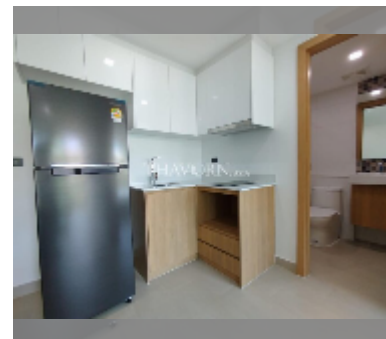

Condo for sale 1 bedroom 32 m² in The Breeze Beach Side, Pattaya

฿ 2,150,000

UNIT PARAMETERS:

UID	FS-242326
quota	foreign quota
type	1 bedroom
size	32m²
floor	2
view	city view
quality	excellent
equipment: furniture, kitchen appliances, air conditioner, refrigerator	

PROJECT PARAMETERS:

district	Bang Saray
buildings	1
floors	8
built in	2022

FACILITIES:

- General information: lowrise, covered parking.
- Swimming pool: swimming pool.
- Chill zone: garden.
- Health zone: gym, sauna.
- Other: CCTV, security.