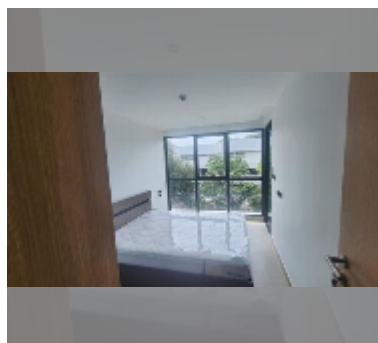

Condo for sale 1 bedroom 32 m² in The Breeze Beach Side, Pattaya

฿ 2,150,000

UNIT PARAMETERS:

UID	FS-242326
quota	foreign quota
type	1 bedroom
size	32m²
floor	2
view	city view
quality	excellent
equipment: furniture, kitchen appliances, air conditioner, refrigerator	

PROJECT PARAMETERS:

district	Bang Saray
buildings	1
floors	8
built in	2022

FACILITIES:

General information: lowrise, covered parking.

Swimming pool: swimming pool.

Chill zone: garden.

Health zone: gym, sauna.

Other: CCTV, security.