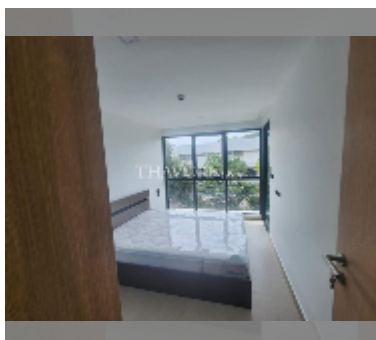

## Condo for sale 1 bedroom 32 m<sup>2</sup> in The Breeze Beach Side, Pattaya

**฿ 2,150,000**

**UNIT PARAMETERS:**

UID	FS-242326
quota	foreign quota
type	1 bedroom
size	32m <sup>2</sup>
floor	2
view	city view
quality	excellent
equipment: furniture, kitchen appliances, air conditioner, refrigerator	

**PROJECT PARAMETERS:**

district	Bang Saray
buildings	1
floors	8
built in	2022

**FACILITIES:**

- General information: lowrise, covered parking.
- Swimming pool: swimming pool.
- Chill zone: garden.
- Health zone: gym, sauna.
- Other: CCTV, security.