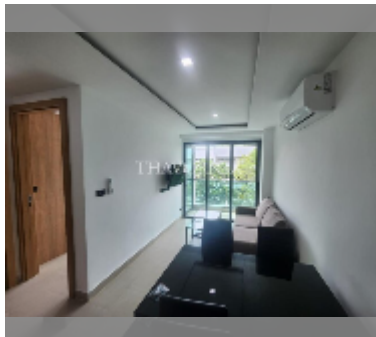

Condo for sale 1 bedroom 32 m² in The Breeze Beach Side, Pattaya

฿ 2,150,000

UNIT PARAMETERS:

UID	FS-242326
quota	foreign quota
type	1 bedroom
size	32m ²
floor	2
view	city view
quality	excellent
equipment: furniture, kitchen appliances, air conditioner, refrigerator	

PROJECT PARAMETERS:

district	Bang Saray
buildings	1
floors	8
built in	2022

FACILITIES:

- General information: lowrise, covered parking.
- Swimming pool: swimming pool.
- Chill zone: garden.
- Health zone: gym, sauna.
- Other: CCTV, security.