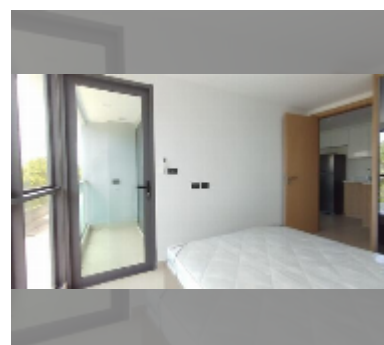

Condo for sale 1 bedroom 32 m² in The Breeze Beach Side, Pattaya

฿ 2,150,000

UNIT PARAMETERS:

UID	FS-242326
quota	foreign quota
type	1 bedroom
size	32m ²
floor	2
view	city view
quality	excellent
equipment: furniture, kitchen appliances, air conditioner, refrigerator	

PROJECT PARAMETERS:

district	Bang Saray
buildings	1
floors	8
built in	2022

FACILITIES:

- General information: lowrise, covered parking.
- Swimming pool: swimming pool.
- Chill zone: garden.
- Health zone: gym, sauna.
- Other: CCTV, security.