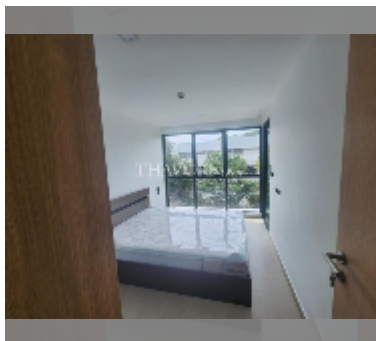

Condo for sale 1 bedroom 32 m² in The Breeze Beach Side, Pattaya

฿ 2,150,000

UNIT PARAMETERS:

UID	FS-242326
quota	foreign quota
type	1 bedroom
size	32m ²
floor	2
view	city view
quality	excellent
equipment: furniture, kitchen appliances, air conditioner, refrigerator	

PROJECT PARAMETERS:

district	Bang Saray
buildings	1
floors	8
built in	2022

FACILITIES:

- General information: lowrise, covered parking.
- Swimming pool: swimming pool.
- Chill zone: garden.
- Health zone: gym, sauna.
- Other: CCTV, security.