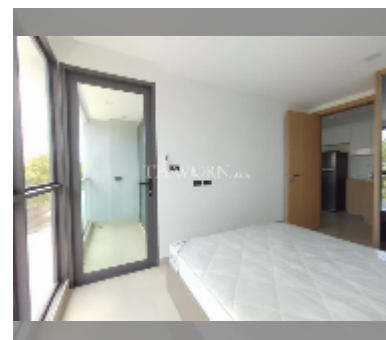

## Condo for sale 1 bedroom 32 m<sup>2</sup> in The Breeze Beach Side, Pattaya

**฿ 2,150,000**

**UNIT PARAMETERS:**

UID	FS-242326
quota	foreign quota
type	1 bedroom
size	32m <sup>2</sup>
floor	2
view	city view
quality	excellent
equipment: furniture, kitchen appliances, air conditioner, refrigerator	

**PROJECT PARAMETERS:**

district	Bang Saray
buildings	1
floors	8
built in	2022

**FACILITIES:**

- General information: lowrise, covered parking.
- Swimming pool: swimming pool.
- Chill zone: garden.
- Health zone: gym, sauna.
- Other: CCTV, security.