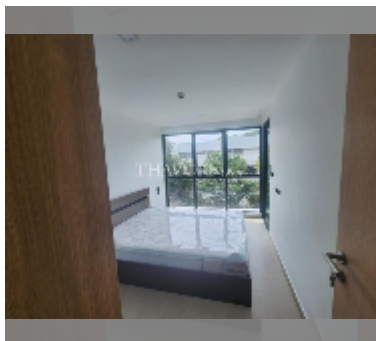

## Condo for sale 1 bedroom 32 m<sup>2</sup> in The Breeze Beach Side, Pattaya

**฿ 2,150,000**

**UNIT PARAMETERS:**

UID	FS-242326
quota	foreign quota
type	1 bedroom
size	32m <sup>2</sup>
floor	2
view	city view
quality	excellent
equipment: furniture, kitchen appliances, air conditioner, refrigerator	

**PROJECT PARAMETERS:**

district	Bang Saray
buildings	1
floors	8
built in	2022

**FACILITIES:**

- General information: lowrise, covered parking.
- Swimming pool: swimming pool.
- Chill zone: garden.
- Health zone: gym, sauna.
- Other: CCTV, security.