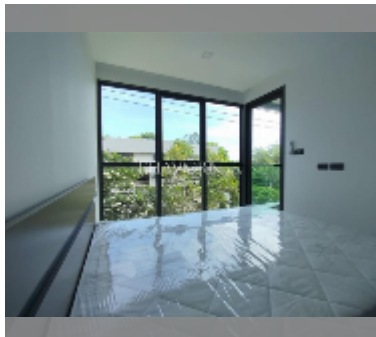

## Condo for sale 1 bedroom 32 m<sup>2</sup> in The Breeze Beach Side, Pattaya

**฿ 2,150,000**

**UNIT PARAMETERS:**

UID	FS-242325
quota	foreign quota
type	1 bedroom
size	32m <sup>2</sup>
floor	2
view	city view
quality	excellent
equipment: furniture, kitchen appliances, air conditioner, refrigerator	

**PROJECT PARAMETERS:**

district	Bang Saray
buildings	1
floors	8
built in	2022

**FACILITIES:**

- General information: lowrise, covered parking.
- Swimming pool: swimming pool.
- Chill zone: garden.
- Health zone: gym, sauna.
- Other: CCTV, security.