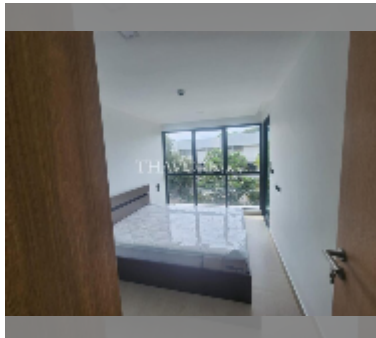

## Condo for sale 1 bedroom 32 m<sup>2</sup> in The Breeze Beach Side, Pattaya

**฿ 2,150,000**

**UNIT PARAMETERS:**

UID	FS-242325
quota	foreign quota
type	1 bedroom
size	32m <sup>2</sup>
floor	2
view	city view
quality	excellent
equipment: furniture, kitchen appliances, air conditioner, refrigerator	

**PROJECT PARAMETERS:**

district	Bang Saray
buildings	1
floors	8
built in	2022

**FACILITIES:**

- General information: lowrise, covered parking.
- Swimming pool: swimming pool.
- Chill zone: garden.
- Health zone: gym, sauna.
- Other: CCTV, security.