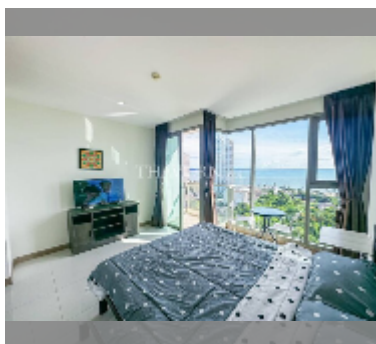

Condo for sale studio 27 m² in The Riviera Jomtien, Pattaya

฿ 3,770,000

UNIT PARAMETERS:

UID	FS-242324
quota	thai quota
type	studio
size	27m²
floor	20
view	sea view
quality	good
equipment: furniture, air conditioner, television, washing-machine, refrigerator	

PROJECT PARAMETERS:

district	Jomtien
buildings	1
floors	46
built in	2019
maintenance	฿ 16,200/year

FACILITIES:

General information: highrise, pets are allowed, multy-level parking, covered parking.

Swimming pool: swimming pool, kids pool, rooftop pool, infinity view, waterfall, jacuzzi.

Chill zone: chill zone, garden, rooftop chillout.

Health zone: gym, sauna, hamam.

Other: reception, lobby, meeting room, games room, CCTV, security, laundry, room service.