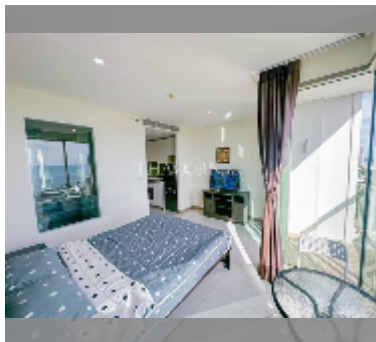

Condo for sale studio 27 m² in The Riviera Jomtien, Pattaya

฿ 3,770,000

UNIT PARAMETERS:

UID	FS-242324
quota	thai quota
type	studio
size	27m²
floor	20
view	sea view
quality	good
equipment: furniture, air conditioner, television, washing-machine, refrigerator	

PROJECT PARAMETERS:

district	Jomtien
buildings	1
floors	46
built in	2019
maintenance	฿ 16,200/year

FACILITIES:

General information: highrise, pets are allowed, multy-level parking, covered parking.

Swimming pool: swimming pool, kids pool, rooftop pool, infinity view, waterfall, jacuzzi.

Chill zone: chill zone, garden, rooftop chillout.

Health zone: gym, sauna, hamam.

Other: reception, lobby, meeting room, games room, CCTV, security, laundry, room service.