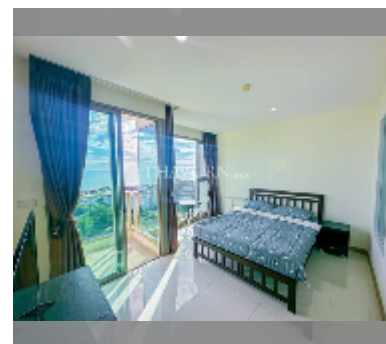

Condo for sale studio 27 m² in The Riviera Jomtien, Pattaya

฿ 3,770,000

UNIT PARAMETERS:

UID	FS-242324
quota	thai quota
type	studio
size	27m²
floor	20
view	sea view
quality	good
equipment: furniture, air conditioner, television, washing-machine, refrigerator	

PROJECT PARAMETERS:

district	Jomtien
buildings	1
floors	46
built in	2019
maintenance	฿ 16,200/year

FACILITIES:

General information: highrise, pets are allowed, multy-level parking, covered parking.

Swimming pool: swimming pool, kids pool, rooftop pool, infinity view, waterfall, jacuzzi.

Chill zone: chill zone, garden, rooftop chillout.

Health zone: gym, sauna, hamam.

Other: reception, lobby, meeting room, games room, CCTV, security, laundry, room service.