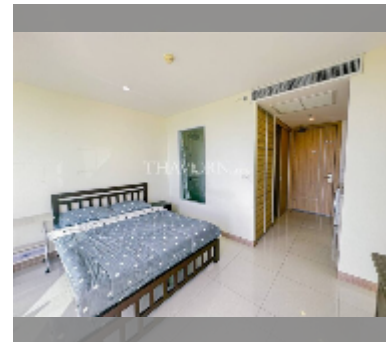

Condo for sale studio 27 m² in The Riviera Jomtien, Pattaya

฿ 3,770,000

UNIT PARAMETERS:

UID	FS-242324
quota	thai quota
type	studio
size	27m²
floor	20
view	sea view
quality	good
equipment: furniture, air conditioner, television, washing-machine, refrigerator	

PROJECT PARAMETERS:

district	Jomtien
buildings	1
floors	46
built in	2019
maintenance	฿ 16,200/year

FACILITIES:

General information: highrise, pets are allowed, multy-level parking, covered parking.

Swimming pool: swimming pool, kids pool, rooftop pool, infinity view, waterfall, jacuzzi.

Chill zone: chill zone, garden, rooftop chillout.

Health zone: gym, sauna, hamam.

Other: reception, lobby, meeting room, games room, CCTV, security, laundry, room service.