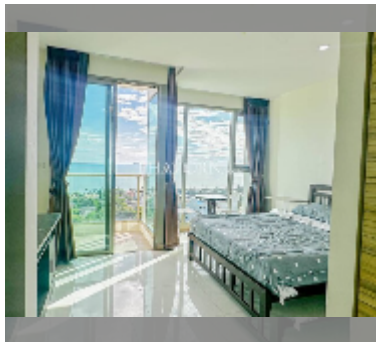

Condo for sale studio 27 m² in The Riviera Jomtien, Pattaya

฿ 3,770,000

UNIT PARAMETERS:

UID	FS-242324
quota	thai quota
type	studio
size	27m²
floor	20
view	sea view
quality	good
equipment: furniture, air conditioner, television, washing-machine, refrigerator	

PROJECT PARAMETERS:

district	Jomtien
buildings	1
floors	46
built in	2019
maintenance	฿ 16,200/year

FACILITIES:

General information: highrise, pets are allowed, multy-level parking, covered parking.

Swimming pool: swimming pool, kids pool, rooftop pool, infinity view, waterfall, jacuzzi.

Chill zone: chill zone, garden, rooftop chillout.

Health zone: gym, sauna, hamam.

Other: reception, lobby, meeting room, games room, CCTV, security, laundry, room service.