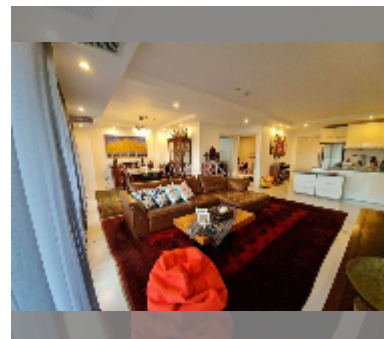

Condo for sale 3 bedroom 150 m² in The Residence Jomtien Beach, Pattaya

฿ 12,600,000

UNIT PARAMETERS:

UID	FS-242321
quota	thai quota
type	3 bedroom
size	150m²
floor	5
view	city view
quality	good
equipment: furniture, air conditioner, television, refrigerator	

PROJECT PARAMETERS:

district	Jomtien
buildings	1
floors	7
built in	2007

FACILITIES:

General information: lowrise, open parking.

Swimming pool: swimming pool.

Health zone: gym.

Other: CCTV, security.