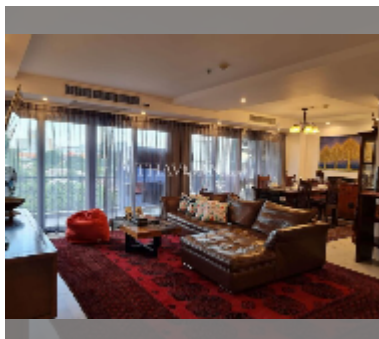

Condo for sale 3 bedroom 150 m² in The Residence Jomtien Beach, Pattaya

฿ 12,600,000

UNIT PARAMETERS:

UID	FS-242321
quota	thai quota
type	3 bedroom
size	150m ²
floor	5
view	city view
quality	good
equipment: furniture, air conditioner, television, refrigerator	

PROJECT PARAMETERS:

district	Jomtien
buildings	1
floors	7
built in	2007

FACILITIES:

General information: lowrise, open parking.

Swimming pool: swimming pool.

Health zone: gym.

Other: CCTV, security.

details