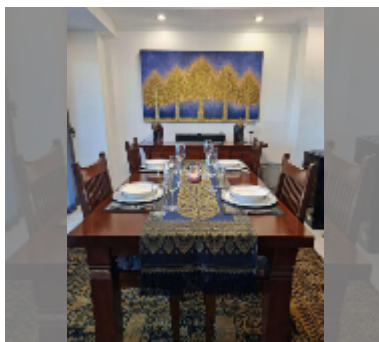

Condo for sale 3 bedroom 150 m² in The Residence Jomtien Beach, Pattaya

฿ 12,600,000

UNIT PARAMETERS:

UID	FS-242321
quota	thai quota
type	3 bedroom
size	150m²
floor	5
view	city view
quality	good
equipment: furniture, air conditioner, television, refrigerator	

PROJECT PARAMETERS:

district	Jomtien
buildings	1
floors	7
built in	2007

FACILITIES:

General information: lowrise, open parking.

Swimming pool: swimming pool.

Health zone: gym.

Other: CCTV, security.