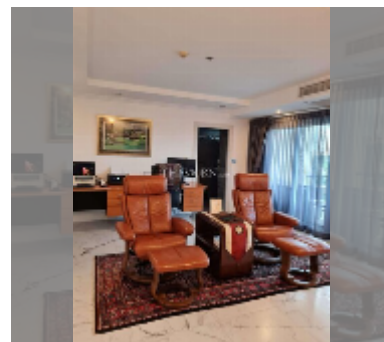

Condo for sale 3 bedroom 150 m² in The Residence Jomtien Beach, Pattaya

฿ 12,600,000

UNIT PARAMETERS:

UID	FS-242321
quota	thai quota
type	3 bedroom
size	150m²
floor	5
view	city view
quality	good
equipment: furniture, air conditioner, television, refrigerator	

PROJECT PARAMETERS:

district	Jomtien
buildings	1
floors	7
built in	2007

FACILITIES:

General information: lowrise, open parking.

Swimming pool: swimming pool.

Health zone: gym.

Other: CCTV, security.