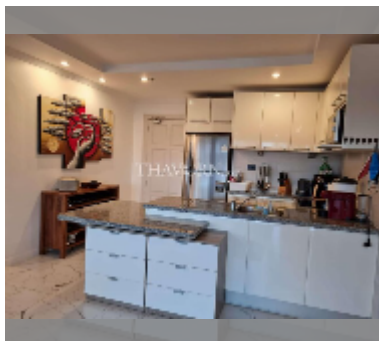

Condo for sale 3 bedroom 150 m² in The Residence Jomtien Beach, Pattaya

฿ 12,600,000

UNIT PARAMETERS:

UID	FS-242321
quota	thai quota
type	3 bedroom
size	150m²
floor	5
view	city view
quality	good
equipment: furniture, air conditioner, television, refrigerator	

PROJECT PARAMETERS:

district	Jomtien
buildings	1
floors	7
built in	2007

FACILITIES:

General information: lowrise, open parking.

Swimming pool: swimming pool.

Health zone: gym.

Other: CCTV, security.