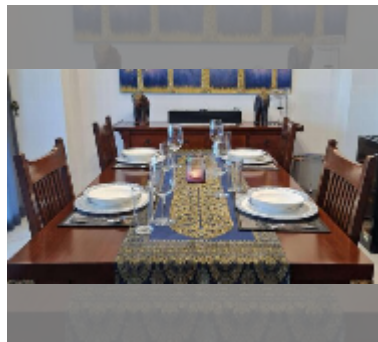

Condo for sale 3 bedroom 150 m² in The Residence Jomtien Beach, Pattaya

฿ 12,600,000

UNIT PARAMETERS:

UID	FS-242321
quota	thai quota
type	3 bedroom
size	150m²
floor	5
view	city view
quality	good
equipment: furniture, air conditioner, television, refrigerator	

PROJECT PARAMETERS:

district	Jomtien
buildings	1
floors	7
built in	2007

FACILITIES:

- General information: lowrise, open parking.
- Swimming pool: swimming pool.
- Health zone: gym.
- Other: CCTV, security.