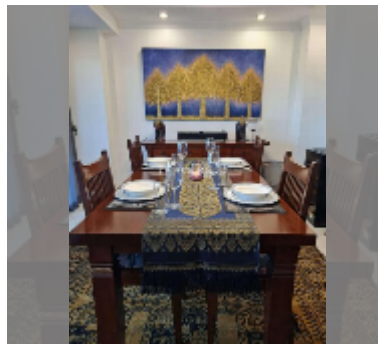

Condo for sale 3 bedroom 150 m² in The Residence Jomtien Beach, Pattaya

฿ 12,600,000

UNIT PARAMETERS:

UID	FS-242321
quota	thai quota
type	3 bedroom
size	150m²
floor	5
view	city view
quality	good
equipment: furniture, air conditioner, television, refrigerator	

PROJECT PARAMETERS:

district	Jomtien
buildings	1
floors	7
built in	2007

FACILITIES:

- General information: lowrise, open parking.
- Swimming pool: swimming pool.
- Health zone: gym.
- Other: CCTV, security.