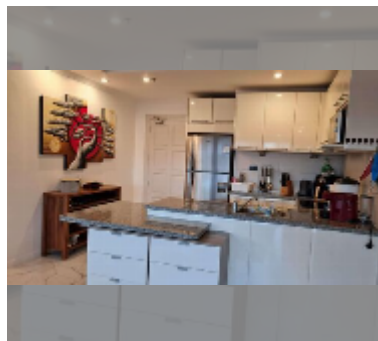

Condo for sale 3 bedroom 150 m² in The Residence Jomtien Beach, Pattaya

฿ 12,600,000

UNIT PARAMETERS:

UID	FS-242321
quota	thai quota
type	3 bedroom
size	150m²
floor	5
view	city view
quality	good
equipment: furniture, air conditioner, television, refrigerator	

PROJECT PARAMETERS:

district	Jomtien
buildings	1
floors	7
built in	2007

FACILITIES:

- General information: lowrise, open parking.
- Swimming pool: swimming pool.
- Health zone: gym.
- Other: CCTV, security.