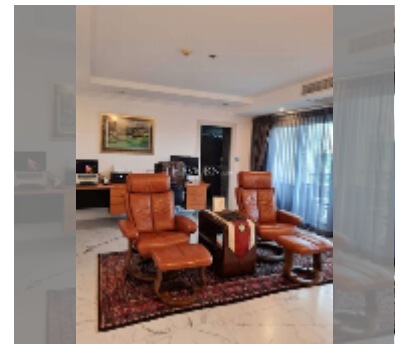

Condo for sale 3 bedroom 150 m² in The Residence Jomtien Beach, Pattaya

฿ 12,600,000

UNIT PARAMETERS:

UID	FS-242321
quota	thai quota
type	3 bedroom
size	150m²
floor	5
view	city view
quality	good
equipment: furniture, air conditioner, television, refrigerator	

PROJECT PARAMETERS:

district	Jomtien
buildings	1
floors	7
built in	2007

FACILITIES:

- General information: lowrise, open parking.
- Swimming pool: swimming pool.
- Health zone: gym.
- Other: CCTV, security.