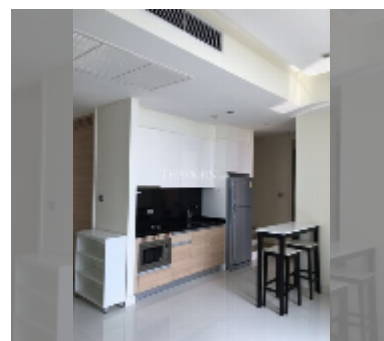

Condo for sale 3 bedroom 150 m² in Reflection Jomtien, Pattaya

฿ 17,300,000

UNIT PARAMETERS:

UID	FS-242319
quota	foreign quota
type	3 bedroom
size	150m²
floor	10
view	sea view
quality	fair
equipment: furniture, air conditioner, television, refrigerator	

PROJECT PARAMETERS:

district	Jomtien
buildings	2
floors	55
built in	2013

FACILITIES:

General information: highrise, meters to beach: 100, minutes to beach: 1, pets are allowed, underground parking, open parking, multy-level parking, covered parking.

Swimming pool: swimming pool, kids pool, infinity view, water slides, waterfall, jacuzzi.

Chill zone: chill zone, garden, rooftop chillout, barbeque areas.

Health zone: gym, sauna, hamam, massage.

Other: reception, lobby, clubhouse, meeting room, games room, kids playgarden, CCTV, security, laundry, room service.