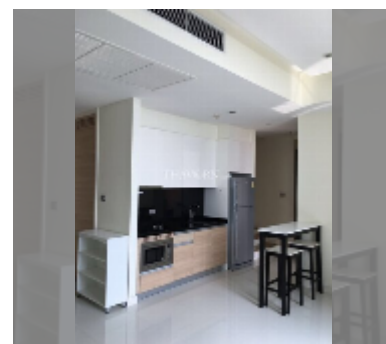

Condo for sale 3 bedroom 150 m² in Reflection Jomtien, Pattaya

฿ 17,300,000

UNIT PARAMETERS:

UID	FS-242319
quota	foreign quota
type	3 bedroom
size	150m ²
floor	10
view	sea view
quality	fair
equipment: furniture, air conditioner, television, refrigerator	

Swimming pool: swimming pool, kids pool, infinity view, water slides, waterfall, jacuzzi.

Chill zone: chill zone, garden, rooftop chillout, barbeque areas.

Health zone: gym, sauna, hamam, massage.

Other: reception, lobby, clubhouse, meeting room, games room, kids playgarden, CCTV, security, laundry, room service.