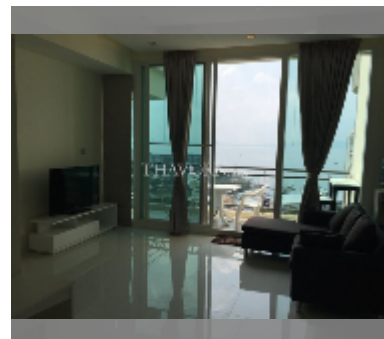

Condo for sale 3 bedroom 150 m² in Reflection Jomtien, Pattaya

฿ 17,300,000

UNIT PARAMETERS:

UID	FS-242319
quota	foreign quota
type	3 bedroom
size	150m ²
floor	10
view	sea view
quality	fair
equipment: furniture, air conditioner, television, refrigerator	

PROJECT PARAMETERS:

district	Jomtien
buildings	2
floors	55
built in	2013

FACILITIES:

General information: highrise, meters to beach: 100, minutes to beach: 1, pets are allowed, underground parking, open parking, multy-level parking, covered parking.

Swimming pool: swimming pool, kids pool, infinity view, water slides, waterfall, jacuzzi.

Chill zone: chill zone, garden, rooftop chillout, barbeque areas.

Health zone: gym, sauna, hamam, massage.

Other: reception, lobby, clubhouse, meeting room, games room, kids playgarden, CCTV, security, laundry, room service.