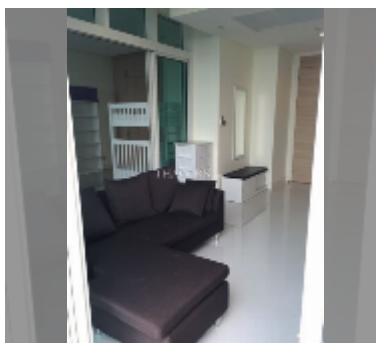

Condo for sale 3 bedroom 150 m² in Reflection Jomtien, Pattaya

฿ 17,300,000

UNIT PARAMETERS:

UID	FS-242319
quota	foreign quota
type	3 bedroom
size	150m ²
floor	10
view	sea view
quality	fair
equipment: furniture, air conditioner, television, refrigerator	

Swimming pool: swimming pool, kids pool, infinity view, water slides, waterfall, jacuzzi.

Chill zone: chill zone, garden, rooftop chillout, barbeque areas.

Health zone: gym, sauna, hamam, massage.

Other: reception, lobby, clubhouse, meeting room, games room, kids playgarden, CCTV, security, laundry, room service.