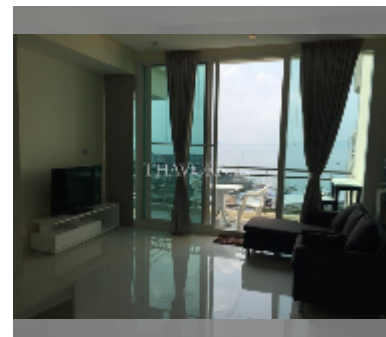

Condo for sale 3 bedroom 150 m² in Reflection Jomtien, Pattaya

฿ 17,300,000

UNIT PARAMETERS:

UID	FS-242319
quota	foreign quota
type	3 bedroom
size	150m ²
floor	10
view	sea view
quality	fair
equipment: furniture, air conditioner, television, refrigerator	

PROJECT PARAMETERS:

district	Jomtien
buildings	2
floors	55
built in	2013

FACILITIES:

General information: highrise, meters to beach: 100, minutes to beach: 1, pets are allowed, underground parking, open parking, multy-level parking, covered parking.

Swimming pool: swimming pool, kids pool, infinity view, water slides, waterfall, jacuzzi.

Chill zone: chill zone, garden, rooftop chillout, barbeque areas.

Health zone: gym, sauna, hamam, massage.

Other: reception, lobby, clubhouse, meeting room, games room, kids playgarden, CCTV, security, laundry, room service.