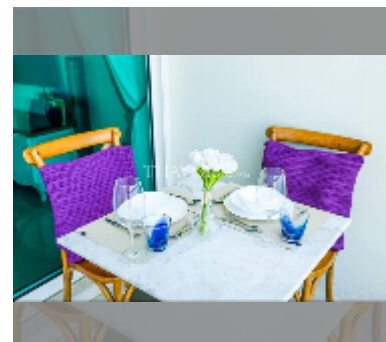

Condo for sale 1 bedroom 60 m² in Reflection Jomtien, Pattaya

฿ 7,870,000

UNIT PARAMETERS:

UID	FS-242318
quota	thai quota
type	1 bedroom
size	60m²
floor	40
view	sea view
quality	fair
equipment: furniture, air conditioner	

PROJECT PARAMETERS:

district	Jomtien
buildings	2
floors	55
built in	2013

FACILITIES:

General information: highrise, meters to beach: 100, minutes to beach: 1, pets are allowed, underground parking, open parking, multy-level parking, covered parking.

Swimming pool: swimming pool, kids pool, infinity view, water slides, waterfall, jacuzzi.

Chill zone: chill zone, garden, rooftop chillout, barbeque areas.

Health zone: gym, sauna, hamam, massage.

Other: reception, lobby, clubhouse, meeting room, games room, kids playgarden, CCTV, security, laundry, room service.