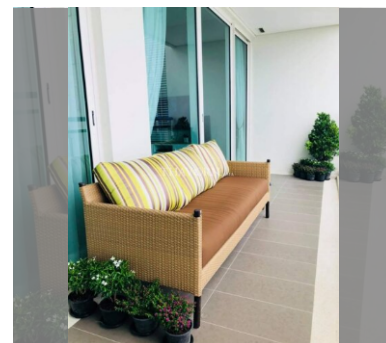

Condo for sale 1 bedroom 60 m² in Reflection Jomtien, Pattaya

฿ 7,870,000

UNIT PARAMETERS:

UID	FS-242318
quota	thai quota
type	1 bedroom
size	60m ²
floor	40
view	sea view
quality	fair
equipment	furniture, air conditioner
transfer fee payer	50% on seller / 50% on buyer

Swimming pool: swimming pool, kids pool, infinity view, water slides, waterfall, jacuzzi.

Chill zone: chill zone, garden, rooftop chillout, barbeque areas.

Health zone: gym, sauna, hamam, massage.

Other: reception, lobby, clubhouse, meeting room, games room, kids playgarden, CCTV, security, laundry, room service.