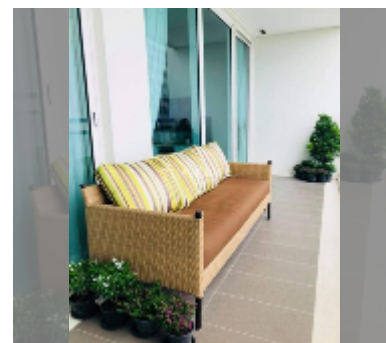

Condo for sale 1 bedroom 60 m² in Reflection Jomtien, Pattaya

฿ 7,870,000

UNIT PARAMETERS:

UID	FS-242318
quota	thai quota
type	1 bedroom
size	60m ²
floor	40
view	sea view
quality	fair
equipment: furniture, air conditioner	

Swimming pool: swimming pool, kids pool, infinity view, water slides, waterfall, jacuzzi.

Chill zone: chill zone, garden, rooftop chillout, barbeque areas.

Health zone: gym, sauna, hamam, massage.

Other: reception, lobby, clubhouse, meeting room, games room, kids playgarden, CCTV, security, laundry, room service.