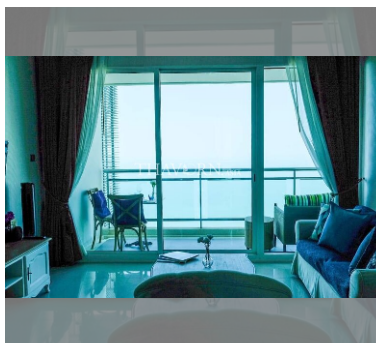

Condo for sale 1 bedroom 60 m² in Reflection Jomtien, Pattaya

฿ 7,870,000

UNIT PARAMETERS:

UID	FS-242318
quota	thai quota
type	1 bedroom
size	60m²
floor	40
view	sea view
quality	fair
equipment	furniture, air conditioner
transfer fee payer	50% on seller / 50% on buyer

PROJECT PARAMETERS:

district	Jomtien
buildings	2
floors	55
built in	2013

FACILITIES:

General information: highrise, meters to beach: 100, minutes to beach: 1, pets are allowed, underground parking, open parking, multy-level parking, covered parking.

Swimming pool: swimming pool, kids pool, infinity view, water slides, waterfall, jacuzzi.

Chill zone: chill zone, garden, rooftop chillout, barbeque areas.

Health zone: gym, sauna, hamam, massage.

Other: reception, lobby, clubhouse, meeting room, games room, kids playgarden, CCTV, security, laundry, room service.