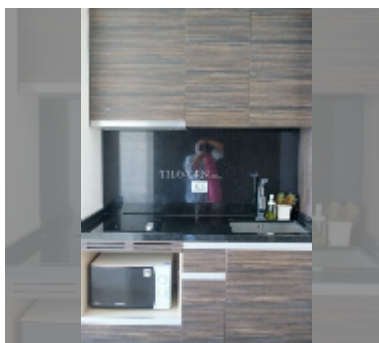

Condo for sale 1 bedroom 60 m² in Reflection Jomtien, Pattaya

฿ 7,870,000

UNIT PARAMETERS:

UID	FS-242318
quota	thai quota
type	1 bedroom
size	60m²
floor	40
view	sea view
quality	fair
equipment: furniture, air conditioner	

PROJECT PARAMETERS:

district	Jomtien
buildings	2
floors	55
built in	2013

FACILITIES:

General information: highrise, meters to beach: 100, minutes to beach: 1, pets are allowed, underground parking, open parking, multy-level parking, covered parking.

Swimming pool: swimming pool, kids pool, infinity view, water slides, waterfall, jacuzzi.

Chill zone: chill zone, garden, rooftop chillout, barbeque areas.

Health zone: gym, sauna, hamam, massage.

Other: reception, lobby, clubhouse, meeting room, games room, kids playgarden, CCTV, security, laundry, room service.