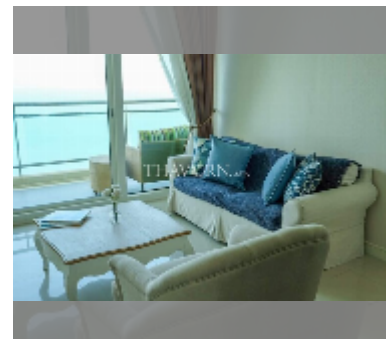

Condo for sale 1 bedroom 60 m² in Reflection Jomtien, Pattaya

฿ 7,870,000

UNIT PARAMETERS:

UID	FS-242318
quota	thai quota
type	1 bedroom
size	60m²
floor	40
view	sea view
quality	fair
equipment: furniture, air conditioner	

PROJECT PARAMETERS:

district	Jomtien
buildings	2
floors	55
built in	2013

FACILITIES:

General information: highrise, meters to beach: 100, minutes to beach: 1, pets are allowed, underground parking, open parking, multy-level parking, covered parking.

Swimming pool: swimming pool, kids pool, infinity view, water slides, waterfall, jacuzzi.

Chill zone: chill zone, garden, rooftop chillout, barbeque areas.

Health zone: gym, sauna, hamam, massage.

Other: reception, lobby, clubhouse, meeting room, games room, kids playgarden, CCTV, security, laundry, room service.