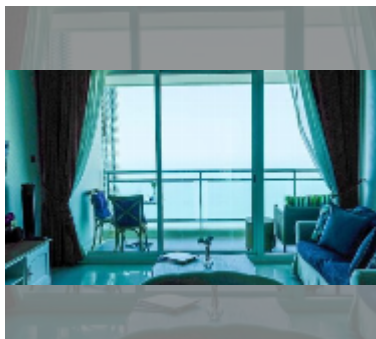

Condo for sale 1 bedroom 60 m² in Reflection Jomtien, Pattaya

฿ 7,870,000

UNIT PARAMETERS:

UID	FS-242318
quota	thai quota
type	1 bedroom
size	60m²
floor	40
view	sea view
quality	fair
equipment: furniture, air conditioner	

PROJECT PARAMETERS:

district	Jomtien
buildings	2
floors	55
built in	2013

FACILITIES:

General information: highrise, meters to beach: 100, minutes to beach: 1, pets are allowed, underground parking, open parking, multy-level parking, covered parking.

Swimming pool: swimming pool, kids pool, infinity view, water slides, waterfall, jacuzzi.

Chill zone: chill zone, garden, rooftop chillout, barbeque areas.

Health zone: gym, sauna, hamam, massage.

Other: reception, lobby, clubhouse, meeting room, games room, kids playgarden, CCTV, security, laundry, room service.