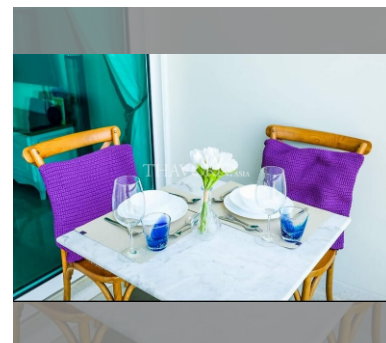

Condo for sale 1 bedroom 60 m² in Reflection Jomtien, Pattaya

฿ 7,870,000

UNIT PARAMETERS:

UID	FS-242318
quota	thai quota
type	1 bedroom
size	60m²
floor	40
view	sea view
quality	fair
equipment	furniture, air conditioner
transfer fee payer	50% on seller / 50% on buyer

PROJECT PARAMETERS:

district	Jomtien
buildings	2
floors	55
built in	2013

FACILITIES:

General information: highrise, meters to beach: 100, minutes to beach: 1, pets are allowed, underground parking, open parking, multy-level parking, covered parking.

Swimming pool: swimming pool, kids pool, infinity view, water slides, waterfall, jacuzzi.

Chill zone: chill zone, garden, rooftop chillout, barbeque areas.

Health zone: gym, sauna, hamam, massage.

Other: reception, lobby, clubhouse, meeting room, games room, kids playgarden, CCTV, security, laundry, room service.