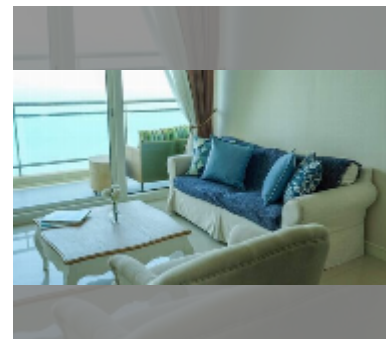

Condo for sale 1 bedroom 60 m² in Reflection Jomtien, Pattaya

฿ 7,870,000

UNIT PARAMETERS:

UID	FS-242318
quota	thai quota
type	1 bedroom
size	60m²
floor	40
view	sea view
quality	fair
equipment: furniture, air conditioner	

PROJECT PARAMETERS:

district	Jomtien
buildings	2
floors	55
built in	2013

FACILITIES:

General information: highrise, meters to beach: 100, minutes to beach: 1, pets are allowed, underground parking, open parking, multy-level parking, covered parking.

Swimming pool: swimming pool, kids pool, infinity view, water slides, waterfall, jacuzzi.

Chill zone: chill zone, garden, rooftop chillout, barbeque areas.

Health zone: gym, sauna, hamam, massage.

Other: reception, lobby, clubhouse, meeting room, games room, kids playgarden, CCTV, security, laundry, room service.