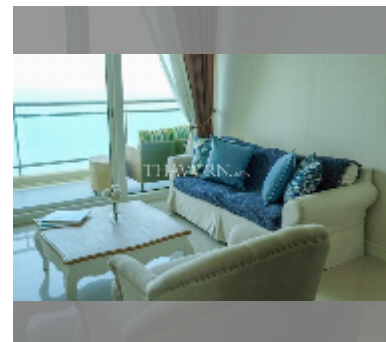

Condo for sale 1 bedroom 60 m² in Reflection Jomtien, Pattaya

฿ 7,870,000

UNIT PARAMETERS:

UID	FS-242318
quota	thai quota
type	1 bedroom
size	60m²
floor	40
view	sea view
quality	fair
equipment: furniture, air conditioner	

PROJECT PARAMETERS:

district	Jomtien
buildings	2
floors	55
built in	2013

FACILITIES:

General information: highrise, meters to beach: 100, minutes to beach: 1, pets are allowed, underground parking, open parking, multy-level parking, covered parking.

Swimming pool: swimming pool, kids pool, infinity view, water slides, waterfall, jacuzzi.

Chill zone: chill zone, garden, rooftop chillout, barbeque areas.

Health zone: gym, sauna, hamam, massage.

Other: reception, lobby, clubhouse, meeting room, games room, kids playgarden, CCTV, security, laundry, room service.