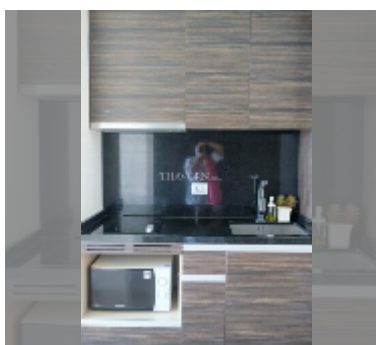

Condo for sale 1 bedroom 60 m² in Reflection Jomtien, Pattaya

฿ 7,870,000

UNIT PARAMETERS:

UID	FS-242318
quota	thai quota
type	1 bedroom
size	60m²
floor	40
view	sea view
quality	fair
equipment: furniture, air conditioner	

PROJECT PARAMETERS:

district	Jomtien
buildings	2
floors	55
built in	2013

FACILITIES:

General information: highrise, meters to beach: 100, minutes to beach: 1, pets are allowed, underground parking, open parking, multy-level parking, covered parking.

Swimming pool: swimming pool, kids pool, infinity view, water slides, waterfall, jacuzzi.

Chill zone: chill zone, garden, rooftop chillout, barbeque areas.

Health zone: gym, sauna, hamam, massage.

Other: reception, lobby, clubhouse, meeting room, games room, kids playgarden, CCTV, security, laundry, room service.