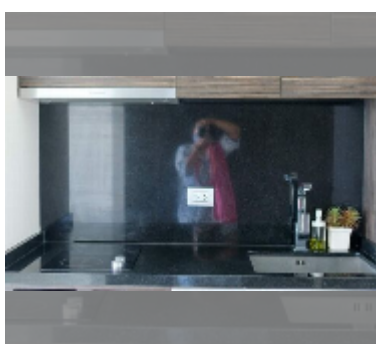

Condo for sale 1 bedroom 60 m² in Reflection Jomtien, Pattaya

฿ 7,870,000

UNIT PARAMETERS:

UID	FS-242318
quota	thai quota
type	1 bedroom
size	60m²
floor	40
view	sea view
quality	fair
equipment: furniture, air conditioner	

PROJECT PARAMETERS:

district	Jomtien
buildings	2
floors	55
built in	2013

FACILITIES:

General information: highrise, meters to beach: 100, minutes to beach: 1, pets are allowed, underground parking, open parking, multy-level parking, covered parking.

Swimming pool: swimming pool, kids pool, infinity view, water slides, waterfall, jacuzzi.

Chill zone: chill zone, garden, rooftop chillout, barbeque areas.

Health zone: gym, sauna, hamam, massage.

Other: reception, lobby, clubhouse, meeting room, games room, kids playgarden, CCTV, security, laundry, room service.