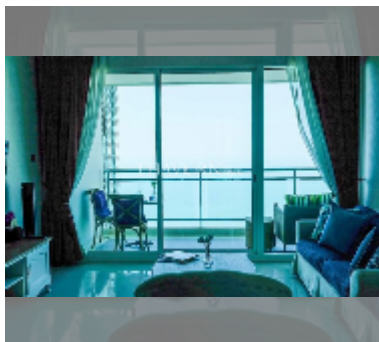

Condo for sale 1 bedroom 60 m² in Reflection Jomtien, Pattaya

฿ 7,870,000

UNIT PARAMETERS:

UID	FS-242318
quota	thai quota
type	1 bedroom
size	60m²
floor	40
view	sea view
quality	fair
equipment: furniture, air conditioner	

PROJECT PARAMETERS:

district	Jomtien
buildings	2
floors	55
built in	2013

FACILITIES:

General information: highrise, meters to beach: 100, minutes to beach: 1, pets are allowed, underground parking, open parking, multy-level parking, covered parking.

Swimming pool: swimming pool, kids pool, infinity view, water slides, waterfall, jacuzzi.

Chill zone: chill zone, garden, rooftop chillout, barbeque areas.

Health zone: gym, sauna, hamam, massage.

Other: reception, lobby, clubhouse, meeting room, games room, kids playgarden, CCTV, security, laundry, room service.