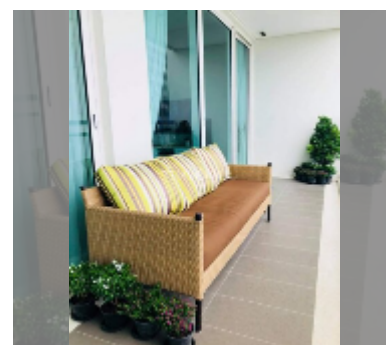

Condo for sale 1 bedroom 60 m² in Reflection Jomtien, Pattaya

฿ 7,870,000

UNIT PARAMETERS:

UID	FS-242318
quota	thai quota
type	1 bedroom
size	60m ²
floor	40
view	sea view
quality	fair
equipment: furniture, air conditioner	

Swimming pool: swimming pool, kids pool, infinity view, water slides, waterfall, jacuzzi.

Chill zone: chill zone, garden, rooftop chillout, barbeque areas.

Health zone: gym, sauna, hamam, massage.

Other: reception, lobby, clubhouse, meeting room, games room, kids playgarden, CCTV, security, laundry, room service.