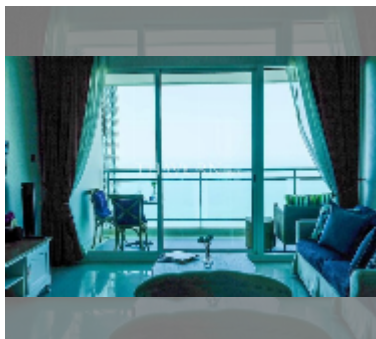

Condo for sale 1 bedroom 60 m² in Reflection Jomtien, Pattaya

฿ 7,870,000

UNIT PARAMETERS:

UID	FS-242318
quota	thai quota
type	1 bedroom
size	60m²
floor	40
view	sea view
quality	fair
equipment: furniture, air conditioner	

PROJECT PARAMETERS:

district	Jomtien
buildings	2
floors	55
built in	2013

FACILITIES:

General information: highrise, meters to beach: 100, minutes to beach: 1, pets are allowed, underground parking, open parking, multy-level parking, covered parking.

Swimming pool: swimming pool, kids pool, infinity view, water slides, waterfall, jacuzzi.

Chill zone: chill zone, garden, rooftop chillout, barbeque areas.

Health zone: gym, sauna, hamam, massage.

Other: reception, lobby, clubhouse, meeting room, games room, kids playgarden, CCTV, security, laundry, room service.