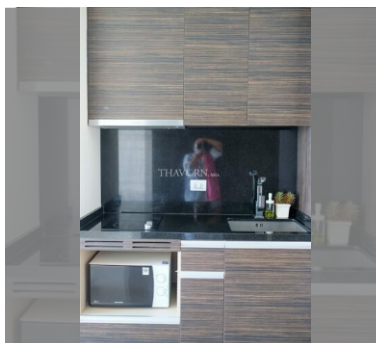

Condo for sale 1 bedroom 60 m² in Reflection Jomtien, Pattaya

฿ 7,870,000

UNIT PARAMETERS:

UID	FS-242318
quota	thai quota
type	1 bedroom
size	60m²
floor	40
view	sea view
quality	fair
equipment	furniture, air conditioner
transfer fee payer	50% on seller / 50% on buyer

PROJECT PARAMETERS:

district	Jomtien
buildings	2
floors	55
built in	2013

FACILITIES:

General information: highrise, meters to beach: 100, minutes to beach: 1, pets are allowed, underground parking, open parking, multy-level parking, covered parking.

Swimming pool: swimming pool, kids pool, infinity view, water slides, waterfall, jacuzzi.

Chill zone: chill zone, garden, rooftop chillout, barbeque areas.

Health zone: gym, sauna, hamam, massage.

Other: reception, lobby, clubhouse, meeting room, games room, kids playgarden, CCTV, security, laundry, room service.