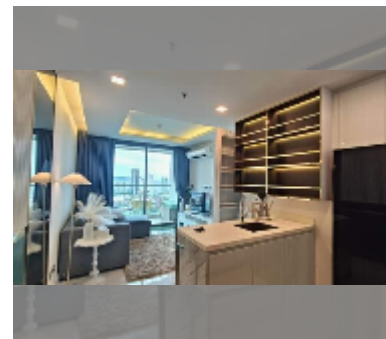

Condo for sale 1 bedroom 44 m² in The Peak Towers, Pattaya

฿ 3,770,000

UNIT PARAMETERS:

UID	FS-242316
quota	thai quota
type	1 bedroom
size	44m ²
floor	22
view	sea view
quality	good
equipment: furniture, air conditioner, television	

Swimming pool: swimming pool, kids pool, rooftop pool, infinity view, water slides, jacuzzi.

Chill zone: chill zone, garden, rooftop chillout.

Health zone: gym, sauna, hamam.

Other: reception, lobby, meeting room, kids playgarden, CCTV, security.