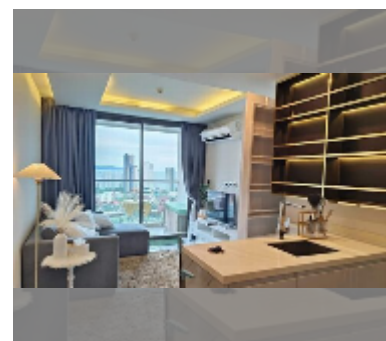

Condo for sale 1 bedroom 44 m² in The Peak Towers, Pattaya

฿ 3,770,000

UNIT PARAMETERS:

UID	FS-242316
quota	thai quota
type	1 bedroom
size	44m ²
floor	22
view	sea view
quality	good
equipment: furniture, air conditioner, television	

Swimming pool: swimming pool, kids pool, rooftop pool, infinity view, water slides, jacuzzi.

Chill zone: chill zone, garden, rooftop chillout.

Health zone: gym, sauna, hamam.

Other: reception, lobby, meeting room, kids playgarden, CCTV, security.