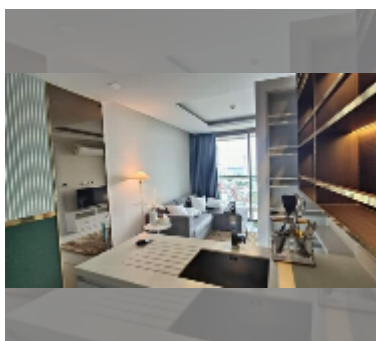

Condo for sale 1 bedroom 44 m² in The Peak Towers, Pattaya

฿ 3,770,000

UNIT PARAMETERS:

UID	FS-242316
quota	thai quota
type	1 bedroom
size	44m ²
floor	22
view	sea view
quality	good
equipment: furniture, air conditioner, television	

Swimming pool: swimming pool, kids pool, rooftop pool, infinity view, water slides, jacuzzi.

Chill zone: chill zone, garden, rooftop chillout.

Health zone: gym, sauna, hamam.

Other: reception, lobby, meeting room, kids playgarden, CCTV, security.