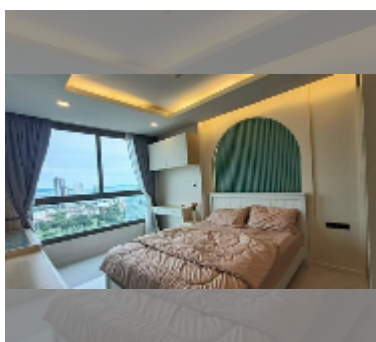

Condo for sale 1 bedroom 44 m² in The Peak Towers, Pattaya

฿ 3,770,000

UNIT PARAMETERS:

UID	FS-242316
quota	thai quota
type	1 bedroom
size	44m²
floor	22
view	sea view
quality	good
equipment: furniture, air conditioner, television	

PROJECT PARAMETERS:

district	Pratumnak
buildings	2
floors	30
built in	2016
maintenance	฿ 23,760/year

FACILITIES:

General information: highrise, meters to beach: 200, minutes to beach: 5, open parking, multy-level parking, covered parking.

Swimming pool: swimming pool, kids pool, rooftop pool, infinity view, water slides, jacuzzi.

Chill zone: chill zone, garden, rooftop chillout.

Health zone: gym, sauna, hamam.

Other: reception, lobby, meeting room, kids playgarden, CCTV, security.