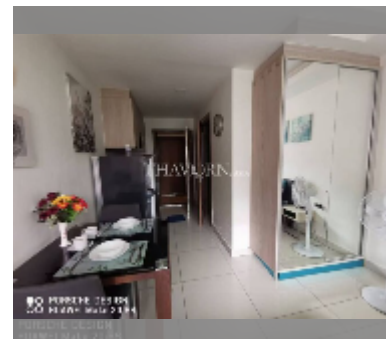

Condo for sale studio 24.63 m² in Laguna Beach Resort 2, Pattaya

฿ 1,490,000

UNIT PARAMETERS:

UID	FS-242314
quota	foreign quota
type	studio
size	24.63m²
floor	4
view	pool view
quality	good
equipment: furniture, air conditioner, television, washing-machine, refrigerator	

PROJECT PARAMETERS:

district	Jomtien
buildings	4
floors	8
built in	2016

FACILITIES:

General information: resort, meters to beach: 700, minutes to beach: 10, underground parking.

Swimming pool: swimming pool, kids pool, water slides, waterfall, jacuzzi, pool bar .

Chill zone: chill zone, garden.

Health zone: gym, sauna, massage.

Other: reception, lobby, clubhouse, kids playgarden, CCTV, security, minimart, laundry.