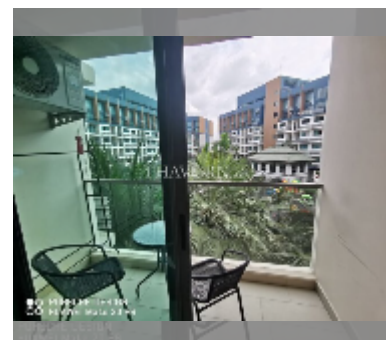

Condo for sale studio 24.63 m² in Laguna Beach Resort 2, Pattaya

฿ 1,490,000

UNIT PARAMETERS:

| | |
|--|---------------------|
| UID | FS-242314 |
| quota | foreign quota |
| type | studio |
| size | 24.63m ² |
| floor | 4 |
| view | pool view |
| quality | good |
| equipment: furniture, air conditioner, television, washing-machine, refrigerator | |

Swimming pool: swimming pool, kids pool, water slides, waterfall, jacuzzi, pool bar .

Chill zone: chill zone, garden.

Health zone: gym, sauna, massage.

Other: reception, lobby, clubhouse, kids playgarden, CCTV, security, minimart, laundry.