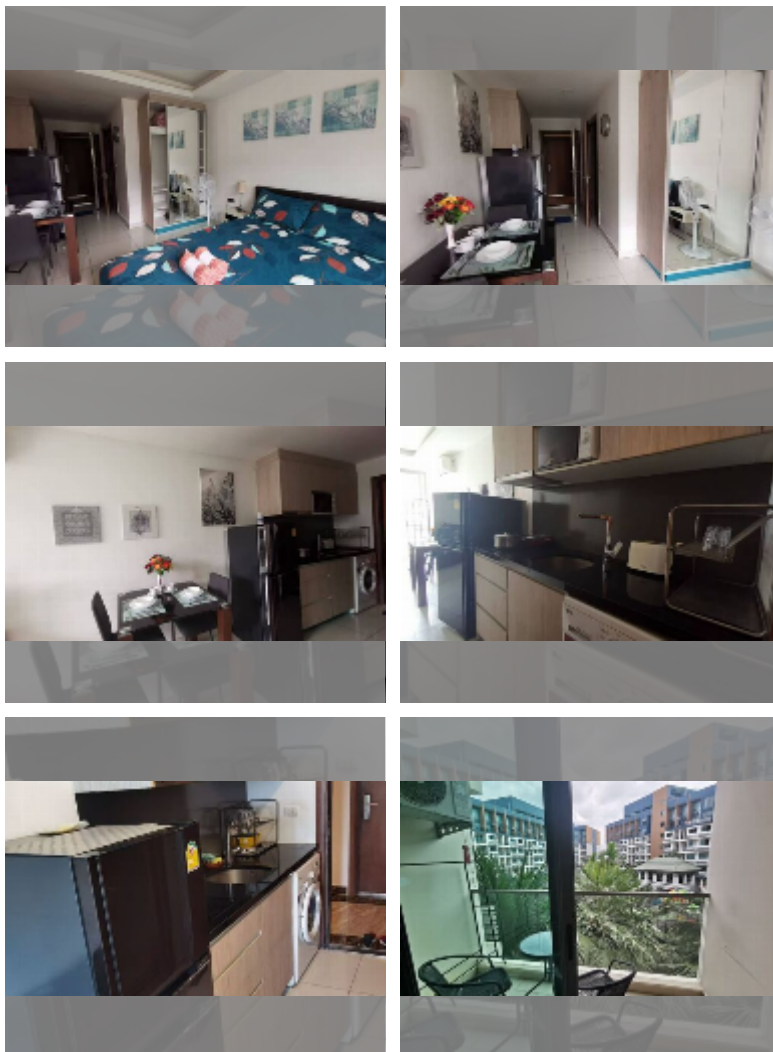

Condo for sale studio 24.63 m² in Laguna Beach Resort 2, Pattaya

฿ 1,490,000

UNIT PARAMETERS:

UID	FS-242314
quota	foreign quota
type	studio
size	24.63m²
floor	4
view	pool view
quality	good
equipment: furniture, air conditioner, television, washing-machine, refrigerator	

PROJECT PARAMETERS:

district	Jomtien
buildings	4
floors	8
built in	2016
maintenance	฿ 10,345/year

FACILITIES:

General information: resort, meters to beach: 700, minutes to beach: 10, underground parking.

Swimming pool: swimming pool, kids pool, water slides, waterfall, jacuzzi, pool bar .

Chill zone: chill zone, garden.

Health zone: gym, sauna, massage.

Other: reception, lobby, clubhouse, kids playgarden, CCTV, security, minimart, laundry.