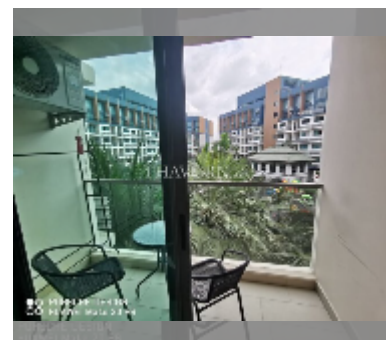

Condo for sale studio 24.63 m² in Laguna Beach Resort 2, Pattaya

฿ 1,490,000

UNIT PARAMETERS:

UID	FS-242314
quota	foreign quota
type	studio
size	24.63m ²
floor	4
view	pool view
quality	good
equipment: furniture, air conditioner, television, washing-machine, refrigerator	

PROJECT PARAMETERS:

district	Jomtien
buildings	4
floors	8
built in	2016

FACILITIES:

General information: resort, meters to beach: 700, minutes to beach: 10, underground parking.

Swimming pool: swimming pool, kids pool, water slides, waterfall, jacuzzi, pool bar .

Chill zone: chill zone, garden.

Health zone: gym, sauna, massage.

Other: reception, lobby, clubhouse, kids playgarden, CCTV, security, minimart, laundry.

[details](#)