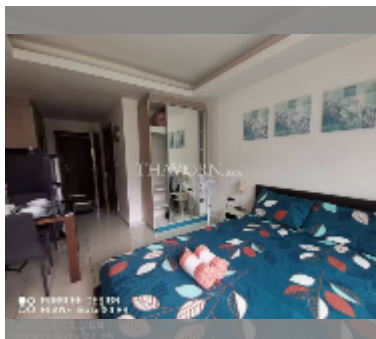

Condo for sale studio 24.63 m² in Laguna Beach Resort 2, Pattaya

฿ 1,490,000

UNIT PARAMETERS:

UID	FS-242314
quota	foreign quota
type	studio
size	24.63m²
floor	4
view	pool view
quality	good
equipment: furniture, air conditioner, television, washing-machine, refrigerator	

PROJECT PARAMETERS:

district	Jomtien
buildings	4
floors	8
built in	2016

FACILITIES:

General information: resort, meters to beach: 700, minutes to beach: 10, underground parking.

Swimming pool: swimming pool, kids pool, water slides, waterfall, jacuzzi, pool bar .

Chill zone: chill zone, garden.

Health zone: gym, sauna, massage.

Other: reception, lobby, clubhouse, kids playgarden, CCTV, security, minimart, laundry.