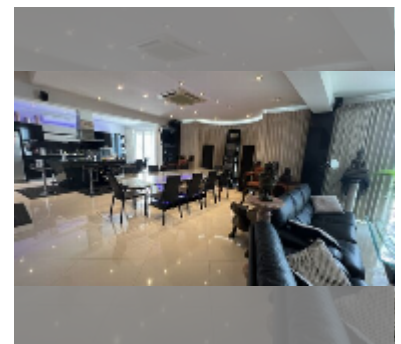

Condo for sale 2 bedroom 360 m² in Peak Condominium, Pattaya

฿ 18,450,000

UNIT PARAMETERS:

UID	FS-242313
quota	foreign quota
type	2 bedroom
size	360m²
floor	11
view	sea view
quality	good
equipment: furniture, air conditioner, television, refrigerator	

PROJECT PARAMETERS:

district	Pratumnak
buildings	1
floors	8
built in	1986

FACILITIES:

General information: lowrise, covered parking.

Swimming pool: swimming pool.

Health zone: gym.

Other: CCTV, security.