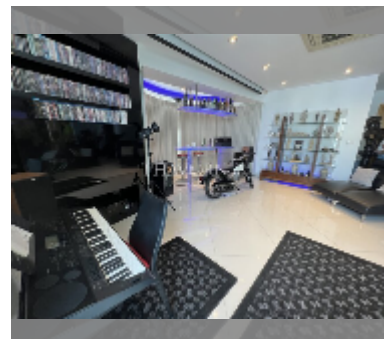

Condo for sale 2 bedroom 360 m² in Peak Condominium, Pattaya

฿ 18,450,000

UNIT PARAMETERS:

UID	FS-242313
quota	foreign quota
type	2 bedroom
size	360m²
floor	11
view	sea view
quality	good
equipment: furniture, air conditioner, television, refrigerator	

PROJECT PARAMETERS:

district	Pratumnak
buildings	1
floors	8
built in	1986

FACILITIES:

- General information: lowrise, covered parking.
- Swimming pool: swimming pool.
- Health zone: gym.
- Other: CCTV, security.