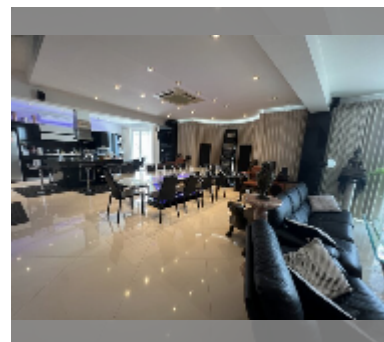

Condo for sale 2 bedroom 360 m² in Peak Condominium, Pattaya

฿ 18,450,000

UNIT PARAMETERS:

UID	FS-242313
quota	foreign quota
type	2 bedroom
size	360m²
floor	11
view	sea view
quality	good
equipment: furniture, air conditioner, television, refrigerator	

PROJECT PARAMETERS:

district	Pratumnak
buildings	1
floors	8
built in	1986

FACILITIES:

- General information: lowrise, covered parking.
- Swimming pool: swimming pool.
- Health zone: gym.
- Other: CCTV, security.