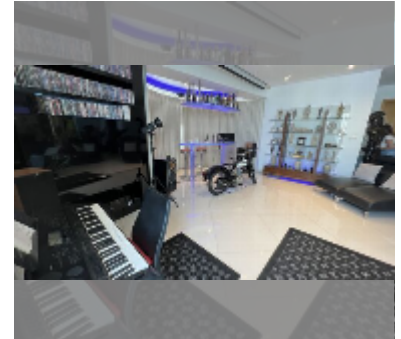

Condo for sale 2 bedroom 360 m² in Peak Condominium, Pattaya

฿ 18,450,000

UNIT PARAMETERS:

UID	FS-242313
quota	foreign quota
type	2 bedroom
size	360m²
floor	11
view	sea view
quality	good
equipment: furniture, air conditioner, television, refrigerator	

PROJECT PARAMETERS:

district	Pratumnak
buildings	1
floors	8
built in	1986

FACILITIES:

General information: lowrise, covered parking.

Swimming pool: swimming pool.

Health zone: gym.

Other: CCTV, security.