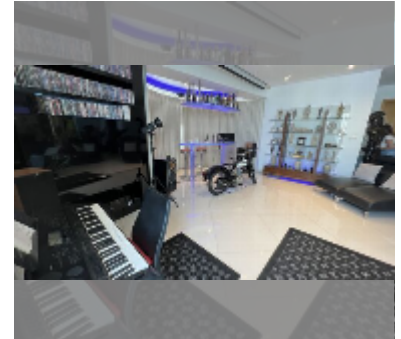

Condo for sale 2 bedroom 360 m² in Peak Condominium, Pattaya

฿ 18,450,000

UNIT PARAMETERS:

| | |
|---|-------------------|
| UID | FS-242313 |
| quota | foreign quota |
| type | 2 bedroom |
| size | 360m ² |
| floor | 11 |
| view | sea view |
| quality | good |
| equipment: furniture, air conditioner, television, refrigerator | |

Health zone: gym.

Other: CCTV, security.

[details](#)