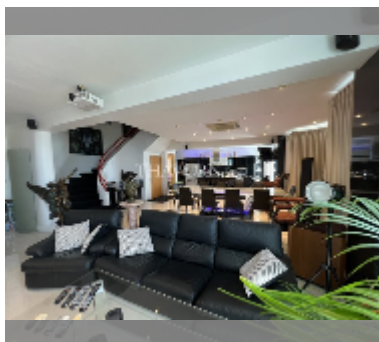

Condo for sale 2 bedroom 360 m² in Peak Condominium, Pattaya

฿ 18,450,000

UNIT PARAMETERS:

UID	FS-242313
quota	foreign quota
type	2 bedroom
size	360m²
floor	11
view	sea view
quality	good
equipment: furniture, air conditioner, television, refrigerator	

PROJECT PARAMETERS:

district	Pratumnak
buildings	1
floors	8
built in	1986

FACILITIES:

- General information: lowrise, covered parking.
- Swimming pool: swimming pool.
- Health zone: gym.
- Other: CCTV, security.