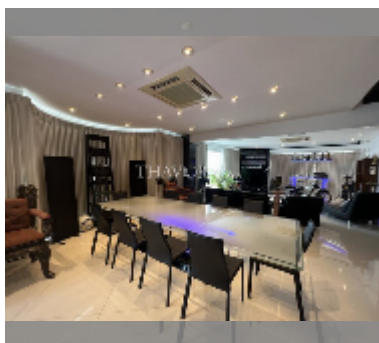

Condo for sale 2 bedroom 360 m² in Peak Condominium, Pattaya

฿ 18,450,000

UNIT PARAMETERS:

UID	FS-242313
quota	foreign quota
type	2 bedroom
size	360m²
floor	11
view	sea view
quality	good
equipment: furniture, air conditioner, television, refrigerator	

PROJECT PARAMETERS:

district	Pratumnak
buildings	1
floors	8
built in	1986

FACILITIES:

- General information: lowrise, covered parking.
- Swimming pool: swimming pool.
- Health zone: gym.
- Other: CCTV, security.