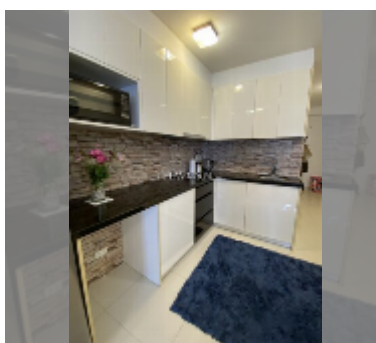

Condo for sale studio 46 m² in Park Royal 2, Pattaya

฿ 3,360,000

UNIT PARAMETERS:

UID	FS-242310
quota	foreign quota
type	studio
size	46m²
floor	2
view	garden view
quality	fair
equipment: furniture, air conditioner, television	

PROJECT PARAMETERS:

district	Pratumnak
buildings	1
floors	8
built in	2011

FACILITIES:

General information: boutique, underground parking, open parking.

Swimming pool: rooftop pool.

Chill zone: rooftop chillout.

Health zone: gym.

Other: lobby, CCTV, security, room service.