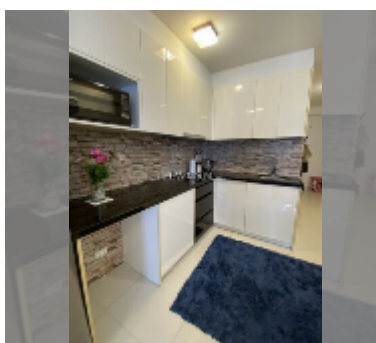

Condo for sale studio 46 m² in Park Royal 2, Pattaya

฿ 3,360,000

UNIT PARAMETERS:

UID	FS-242310
quota	foreign quota
type	studio
size	46m ²
floor	2
view	garden view
quality	fair
equipment: furniture, air conditioner, television	

PROJECT PARAMETERS:

district	Pratumnak
buildings	1
floors	8
built in	2011

FACILITIES:

- General information: boutique, underground parking, open parking.
- Swimming pool: rooftop pool.
- Chill zone: rooftop chillout.
- Health zone: gym.
- Other: lobby, CCTV, security, room service.