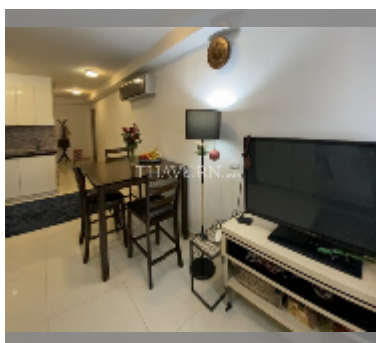

Condo for sale studio 46 m² in Park Royal 2, Pattaya

฿ 3,360,000

UNIT PARAMETERS:

UID	FS-242310
quota	foreign quota
type	studio
size	46m ²
floor	2
view	garden view
quality	fair
equipment: furniture, air conditioner, television	

PROJECT PARAMETERS:

district	Pratumnak
buildings	1
floors	8
built in	2011

FACILITIES:

- General information: boutique, underground parking, open parking.
- Swimming pool: rooftop pool.
- Chill zone: rooftop chillout.
- Health zone: gym.
- Other: lobby, CCTV, security, room service.