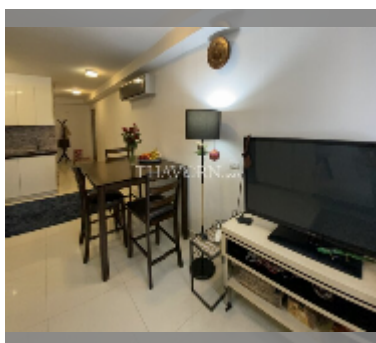

Condo for sale studio 46 m² in Park Royal 2, Pattaya

฿ 3,360,000

UNIT PARAMETERS:

UID	FS-242310
quota	foreign quota
type	studio
size	46m²
floor	2
view	garden view
quality	fair
equipment: furniture, air conditioner, television	

PROJECT PARAMETERS:

district	Pratumnak
buildings	1
floors	8
built in	2011

FACILITIES:

General information: boutique, underground parking, open parking.

Swimming pool: rooftop pool.

Chill zone: rooftop chillout.

Health zone: gym.

Other: lobby, CCTV, security, room service.