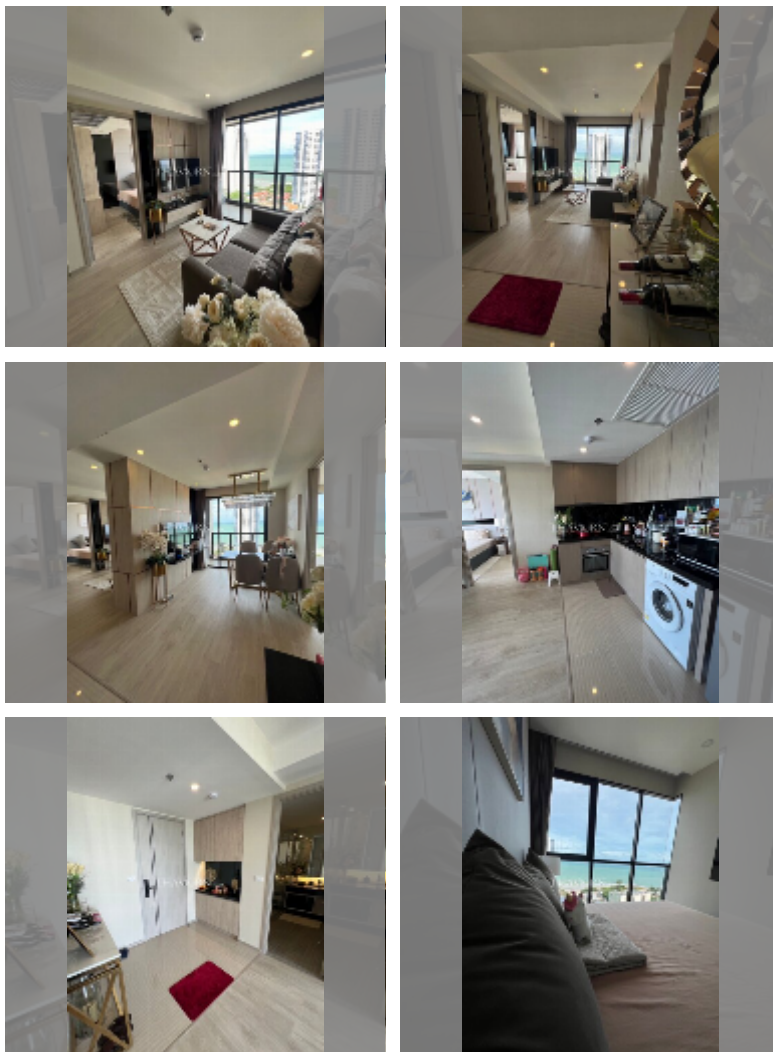

Condo for sale 2 bedroom 69 m² in The Panora Pattaya, Pattaya

฿ 14,600,000

UNIT PARAMETERS:

UID	FS-242307
quota	foreign quota
type	2 bedroom
size	69m ²
floor	22
view	sea view
quality	good
equipment: furniture, air conditioner, television, washing-machine, refrigerator	

Chill zone: garden.

Health zone: gym, sauna.

Other: reception, lobby, kids playgarden, CCTV, security.

[details](#)