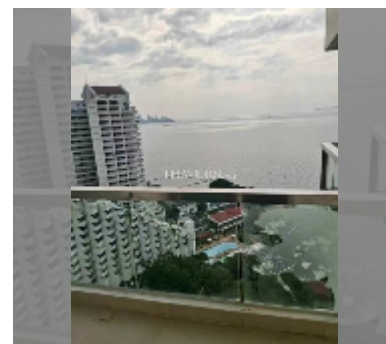

Condo for sale studio 33 m² in The Palm Wongamat, Pattaya

฿ 4,730,000

UNIT PARAMETERS:

UID	FS-242306
quota	foreign quota
type	studio
size	33m ²
floor	23
view	sea view

PROJECT PARAMETERS:

district	Wongamat
buildings	2
floors	46
built in	2014
maintenance	฿ 15,840/year

FACILITIES:

General information: highrise, meters to beach: 50, minutes to beach: 1, open parking, multy-level parking, covered parking.

Swimming pool: swimming pool, kids pool, infinity view, water slides, waterfall, jacuzzi, pool bar .

Chill zone: chill zone, garden.

Health zone: gym, sauna, hamam.

Other: lobby, meeting room, games room, kids playgarden, CCTV, security.

details