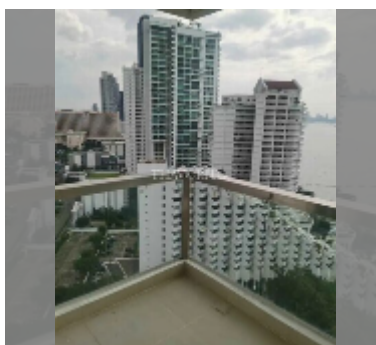

Condo for sale studio 33 m² in The Palm Wongamat, Pattaya

฿ 4,730,000

UNIT PARAMETERS:

UID	FS-242306
quota	foreign quota
type	studio
size	33m ²
floor	23
view	sea view

PROJECT PARAMETERS:

district	Wongamat
buildings	2
floors	46
built in	2014
maintenance	฿ 15,840/year

FACILITIES:

General information: highrise, meters to beach: 50, minutes to beach: 1, open parking, multy-level parking, covered parking.

Swimming pool: swimming pool, kids pool, infinity view, water slides, waterfall, jacuzzi, pool bar .

Chill zone: chill zone, garden.

Health zone: gym, sauna, hamam.

Other: lobby, meeting room, games room, kids playgarden, CCTV, security.

details