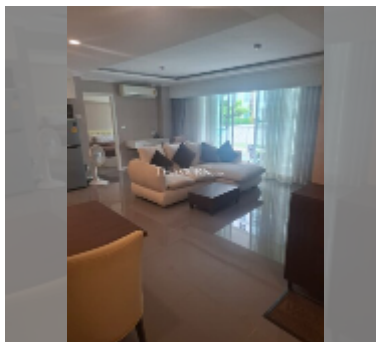

Condo for sale 2 bedroom 62 m² in The Orient Resort and Spa, Pattaya

฿ 5,760,000

UNIT PARAMETERS:

UID	FS-242305
quota	foreign quota
type	2 bedroom
size	62m ²
floor	1
view	pool access
quality	good
equipment: furniture, air conditioner, television, washing-machine, refrigerator	

PROJECT PARAMETERS:

district	Jomtien
buildings	3
floors	8
built in	2018

FACILITIES:

General information: resort, meters to beach: 500, minutes to beach: 10, open parking.

Swimming pool: swimming pool, kids pool, water slides, jacuzzi, pool bar .

Chill zone: chill zone, garden.

Health zone: gym, sauna.

Other: reception, lobby, meeting room, CCTV, security, room service.

[details](#)