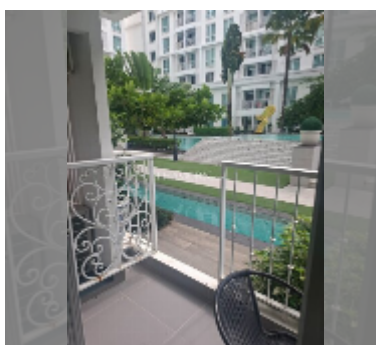

Condo for sale 2 bedroom 62 m² in The Orient Resort and Spa, Pattaya

฿ 5,760,000

UNIT PARAMETERS:

UID	FS-242305
quota	foreign quota
type	2 bedroom
size	62m ²
floor	1
view	pool access
quality	good
equipment: furniture, air conditioner, television, washing-machine, refrigerator	

PROJECT PARAMETERS:

district	Jomtien
buildings	3
floors	8
built in	2018

FACILITIES:

General information: resort, meters to beach: 500, minutes to beach: 10, open parking.

Swimming pool: swimming pool, kids pool, water slides, jacuzzi, pool bar .

Chill zone: chill zone, garden.

Health zone: gym, sauna.

Other: reception, lobby, meeting room, CCTV, security, room service.

[details](#)