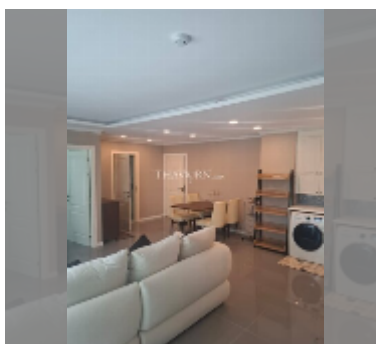

Condo for sale 2 bedroom 62 m² in The Orient Resort and Spa, Pattaya

฿ 5,760,000

UNIT PARAMETERS:

UID	FS-242305
quota	foreign quota
type	2 bedroom
size	62m ²
floor	1
view	pool access
quality	good
equipment: furniture, air conditioner, television, washing-machine, refrigerator	

PROJECT PARAMETERS:

district	Jomtien
buildings	3
floors	8
built in	2018

FACILITIES:

General information: resort, meters to beach: 500, minutes to beach: 10, open parking.

Swimming pool: swimming pool, kids pool, water slides, jacuzzi, pool bar .

Chill zone: chill zone, garden.

Health zone: gym, sauna.

Other: reception, lobby, meeting room, CCTV, security, room service.

[details](#)