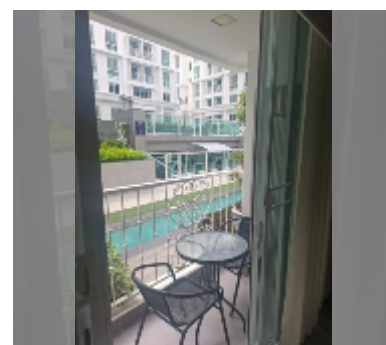

Condo for sale 2 bedroom 62 m² in The Orient Resort and Spa, Pattaya

฿ 5,760,000

UNIT PARAMETERS:

UID	FS-242305
quota	foreign quota
type	2 bedroom
size	62m ²
floor	1
view	pool access
quality	good
equipment: furniture, air conditioner, television, washing-machine, refrigerator	

PROJECT PARAMETERS:

district	Jomtien
buildings	3
floors	8
built in	2018

FACILITIES:

General information: resort, meters to beach: 500, minutes to beach: 10, open parking.

Swimming pool: swimming pool, kids pool, water slides, jacuzzi, pool bar .

Chill zone: chill zone, garden.

Health zone: gym, sauna.

Other: reception, lobby, meeting room, CCTV, security, room service.

[details](#)