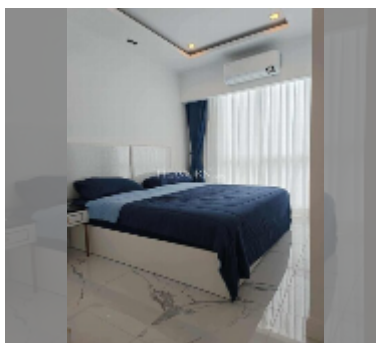

Condo for sale 2 bedroom 62 m² in The Orient Resort and Spa, Pattaya

฿ 6,090,000

UNIT PARAMETERS:

UID	FS-242304
quota	thai quota
type	2 bedroom
size	62m²
floor	5
view	pool view
quality	good
equipment: furniture, air conditioner, television, washing-machine, refrigerator	

PROJECT PARAMETERS:

district	Jomtien
buildings	3
floors	8
built in	2018

FACILITIES:

General information: resort, meters to beach: 500, minutes to beach: 10, open parking.

Swimming pool: swimming pool, kids pool, water slides, jacuzzi, pool bar .

Chill zone: chill zone, garden.

Health zone: gym, sauna.

Other: reception, lobby, meeting room, CCTV, security, room service.