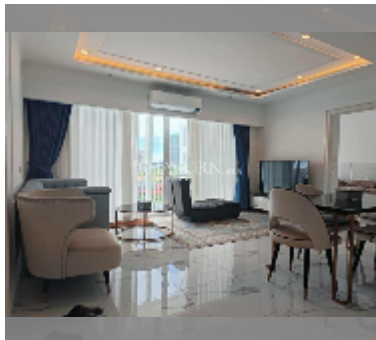

Condo for sale 2 bedroom 62 m² in The Orient Resort and Spa, Pattaya

฿ 6,090,000

UNIT PARAMETERS:

UID	FS-242304
quota	thai quota
type	2 bedroom
size	62m ²
floor	5
view	pool view
quality	good
equipment: furniture, air conditioner, television, washing-machine, refrigerator	

PROJECT PARAMETERS:

district	Jomtien
buildings	3
floors	8
built in	2018

FACILITIES:

General information: resort, meters to beach: 500, minutes to beach: 10, open parking.

Swimming pool: swimming pool, kids pool, water slides, jacuzzi, pool bar .

Chill zone: chill zone, garden.

Health zone: gym, sauna.

Other: reception, lobby, meeting room, CCTV, security, room service.

[details](#)