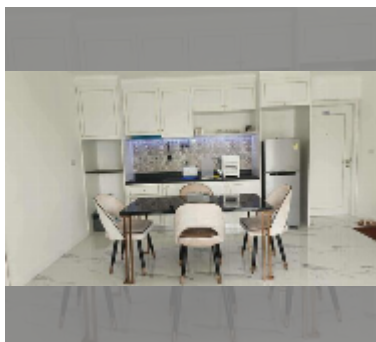

Condo for sale 2 bedroom 62 m² in The Orient Resort and Spa, Pattaya

฿ 6,090,000

UNIT PARAMETERS:

UID	FS-242304
quota	thai quota
type	2 bedroom
size	62m ²
floor	5
view	pool view
quality	good
equipment: furniture, air conditioner, television, washing-machine, refrigerator	

Chill zone: chill zone, garden.

Health zone: gym, sauna.

Other: reception, lobby, meeting room, CCTV, security, room service.

[details](#)