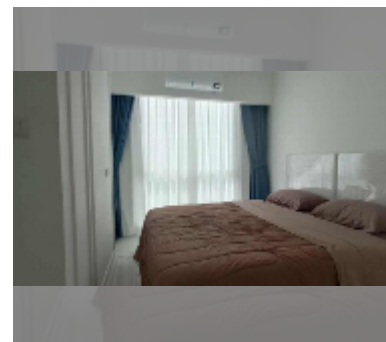

Condo for sale 2 bedroom 62 m² in The Orient Resort and Spa, Pattaya

฿ 6,090,000

UNIT PARAMETERS:

UID	FS-242304
quota	thai quota
type	2 bedroom
size	62m²
floor	5
view	pool view
quality	good
equipment: furniture, air conditioner, television, washing-machine, refrigerator	

PROJECT PARAMETERS:

district	Jomtien
buildings	3
floors	8
built in	2018

FACILITIES:

General information: resort, meters to beach: 500, minutes to beach: 10, open parking.

Swimming pool: swimming pool, kids pool, water slides, jacuzzi, pool bar .

Chill zone: chill zone, garden.

Health zone: gym, sauna.

Other: reception, lobby, meeting room, CCTV, security, room service.