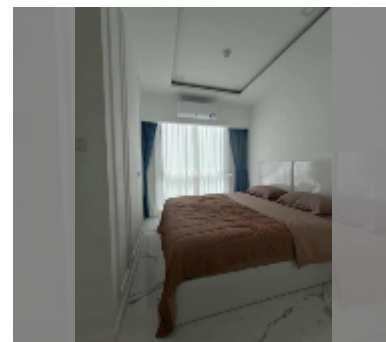

Condo for sale 2 bedroom 62 m² in The Orient Resort and Spa, Pattaya

฿ 6,090,000

UNIT PARAMETERS:

UID	FS-242304
quota	thai quota
type	2 bedroom
size	62m²
floor	5
view	pool view
quality	good
equipment: furniture, air conditioner, television, washing-machine, refrigerator	

PROJECT PARAMETERS:

district	Jomtien
buildings	3
floors	8
built in	2018

FACILITIES:

General information: resort, meters to beach: 500, minutes to beach: 10, open parking.

Swimming pool: swimming pool, kids pool, water slides, jacuzzi, pool bar .

Chill zone: chill zone, garden.

Health zone: gym, sauna.

Other: reception, lobby, meeting room, CCTV, security, room service.