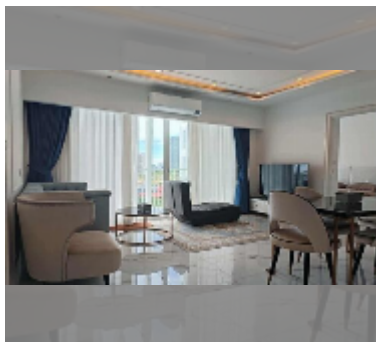

Condo for sale 2 bedroom 62 m² in The Orient Resort and Spa, Pattaya

฿ 6,090,000

UNIT PARAMETERS:

UID	FS-242304
quota	thai quota
type	2 bedroom
size	62m ²
floor	5
view	pool view
quality	good
equipment: furniture, air conditioner, television, washing-machine, refrigerator	

PROJECT PARAMETERS:

district	Jomtien
buildings	3
floors	8
built in	2018

FACILITIES:

General information: resort, meters to beach: 500, minutes to beach: 10, open parking.

Swimming pool: swimming pool, kids pool, water slides, jacuzzi, pool bar .

Chill zone: chill zone, garden.

Health zone: gym, sauna.

Other: reception, lobby, meeting room, CCTV, security, room service.

[details](#)