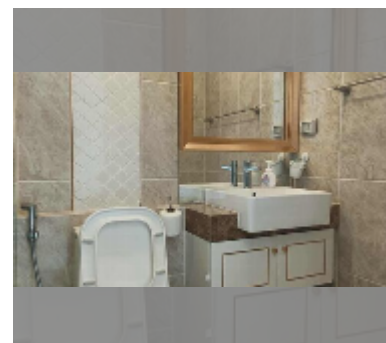

Condo for sale 2 bedroom 62 m² in The Orient Resort and Spa, Pattaya

฿ 6,090,000

UNIT PARAMETERS:

UID	FS-242304
quota	thai quota
type	2 bedroom
size	62m²
floor	5
view	pool view
quality	good
equipment: furniture, air conditioner, television, washing-machine, refrigerator	

PROJECT PARAMETERS:

district	Jomtien
buildings	3
floors	8
built in	2018

FACILITIES:

General information: resort, meters to beach: 500, minutes to beach: 10, open parking.

Swimming pool: swimming pool, kids pool, water slides, jacuzzi, pool bar .

Chill zone: chill zone, garden.

Health zone: gym, sauna.

Other: reception, lobby, meeting room, CCTV, security, room service.