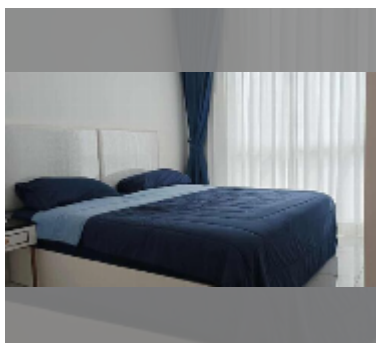

Condo for sale 2 bedroom 62 m² in The Orient Resort and Spa, Pattaya

฿ 6,090,000

UNIT PARAMETERS:

UID	FS-242304
quota	thai quota
type	2 bedroom
size	62m²
floor	5
view	pool view
quality	good
equipment: furniture, air conditioner, television, washing-machine, refrigerator	

PROJECT PARAMETERS:

district	Jomtien
buildings	3
floors	8
built in	2018

FACILITIES:

General information: resort, meters to beach: 500, minutes to beach: 10, open parking.

Swimming pool: swimming pool, kids pool, water slides, jacuzzi, pool bar .

Chill zone: chill zone, garden.

Health zone: gym, sauna.

Other: reception, lobby, meeting room, CCTV, security, room service.