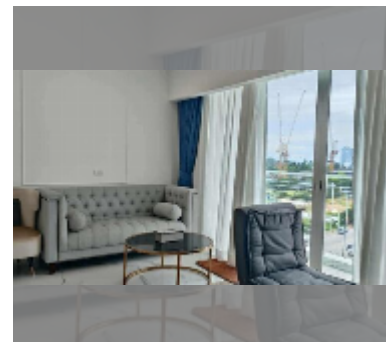

Condo for sale 2 bedroom 62 m² in The Orient Resort and Spa, Pattaya

฿ 6,090,000

UNIT PARAMETERS:

UID	FS-242304
quota	thai quota
type	2 bedroom
size	62m ²
floor	5
view	pool view
quality	good
equipment: furniture, air conditioner, television, washing-machine, refrigerator	

PROJECT PARAMETERS:

district	Jomtien
buildings	3
floors	8
built in	2018

FACILITIES:

General information: resort, meters to beach: 500, minutes to beach: 10, open parking.

Swimming pool: swimming pool, kids pool, water slides, jacuzzi, pool bar .

Chill zone: chill zone, garden.

Health zone: gym, sauna.

Other: reception, lobby, meeting room, CCTV, security, room service.

[details](#)