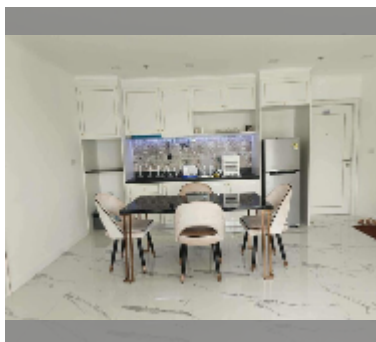

Condo for sale 2 bedroom 62 m² in The Orient Resort and Spa, Pattaya

฿ 6,090,000

UNIT PARAMETERS:

UID	FS-242304
quota	thai quota
type	2 bedroom
size	62m ²
floor	5
view	pool view
quality	good
equipment: furniture, air conditioner, television, washing-machine, refrigerator	

PROJECT PARAMETERS:

district	Jomtien
buildings	3
floors	8
built in	2018

FACILITIES:

General information: resort, meters to beach: 500, minutes to beach: 10, open parking.

Swimming pool: swimming pool, kids pool, water slides, jacuzzi, pool bar .

Chill zone: chill zone, garden.

Health zone: gym, sauna.

Other: reception, lobby, meeting room, CCTV, security, room service.

[details](#)