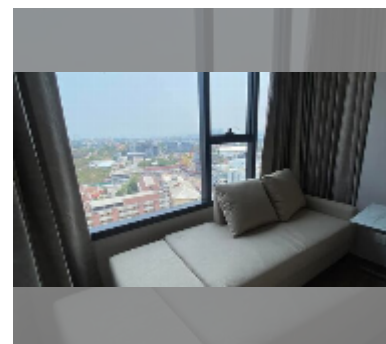

Condo for sale 1 bedroom 32 m² in Once Pattaya, Pattaya

฿ 5,780,000

UNIT PARAMETERS:

UID	FS-242303
quota	thai quota
type	1 bedroom
size	32m ²
floor	16
view	sea view
quality	good
equipment: furniture, air conditioner, television, washing-machine, refrigerator	

Health zone: gym.

Other: reception, lobby, kids playgarden, CCTV, security, minimart, room service.

details