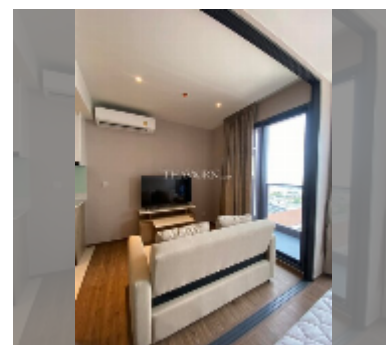

Condo for sale 1 bedroom 32 m² in Once Pattaya, Pattaya

฿ 5,780,000

UNIT PARAMETERS:

UID	FS-242303
quota	thai quota
type	1 bedroom
size	32m²
floor	16
view	sea view
quality	good
equipment: furniture, air conditioner, television, washing-machine, refrigerator	

PROJECT PARAMETERS:

district	Wongamat
buildings	1
floors	32
built in	2023

FACILITIES:

General information: highrise, multy-level parking.

Swimming pool: swimming pool, rooftop pool, infinity view.

Chill zone: chill zone, garden, rooftop chillout.

Health zone: gym.

Other: reception, lobby, kids playgarden, CCTV, security, minimart, room service.