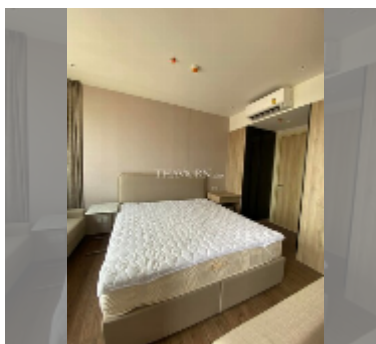

Condo for sale 1 bedroom 32 m² in Once Pattaya, Pattaya

฿ 5,780,000

UNIT PARAMETERS:

UID	FS-242303
quota	thai quota
type	1 bedroom
size	32m²
floor	16
view	sea view
quality	good
equipment: furniture, air conditioner, television, washing-machine, refrigerator	

PROJECT PARAMETERS:

district	Wongamat
buildings	1
floors	32
built in	2023

FACILITIES:

General information: highrise, multy-level parking.

Swimming pool: swimming pool, rooftop pool, infinity view.

Chill zone: chill zone, garden, rooftop chillout.

Health zone: gym.

Other: reception, lobby, kids playgarden, CCTV, security, minimart, room service.