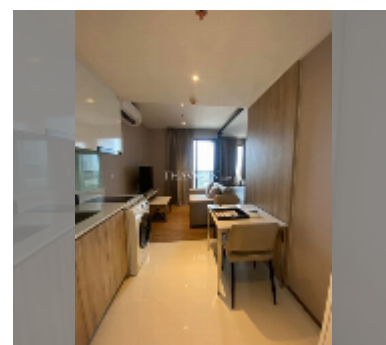

Condo for sale 1 bedroom 32 m² in Once Pattaya, Pattaya

฿ 5,780,000

UNIT PARAMETERS:

UID	FS-242303
quota	thai quota
type	1 bedroom
size	32m²
floor	16
view	sea view
quality	good
equipment: furniture, air conditioner, television, washing-machine, refrigerator	

PROJECT PARAMETERS:

district	Wongamat
buildings	1
floors	32
built in	2023

FACILITIES:

General information: highrise, multy-level parking.

Swimming pool: swimming pool, rooftop pool, infinity view.

Chill zone: chill zone, garden, rooftop chillout.

Health zone: gym.

Other: reception, lobby, kids playgarden, CCTV, security, minimart, room service.