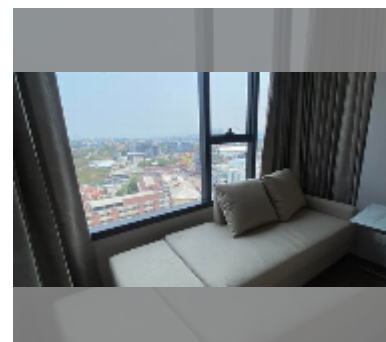

Condo for sale 1 bedroom 32 m² in Once Pattaya, Pattaya

฿ 5,780,000

UNIT PARAMETERS:

UID	FS-242303
quota	thai quota
type	1 bedroom
size	32m²
floor	16
view	sea view
quality	good
equipment: furniture, air conditioner, television, washing-machine, refrigerator	

PROJECT PARAMETERS:

district	Wongamat
buildings	1
floors	32
built in	2023

FACILITIES:

General information: highrise, multy-level parking.

Swimming pool: swimming pool, rooftop pool, infinity view.

Chill zone: chill zone, garden, rooftop chillout.

Health zone: gym.

Other: reception, lobby, kids playgarden, CCTV, security, minimart, room service.