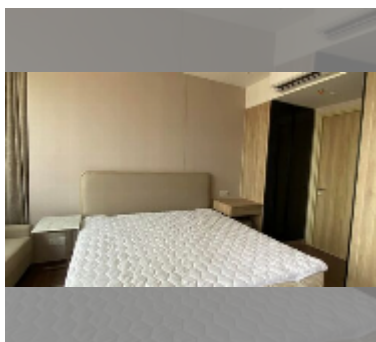

Condo for sale 1 bedroom 32 m² in Once Pattaya, Pattaya

฿ 5,780,000

UNIT PARAMETERS:

UID	FS-242303
quota	thai quota
type	1 bedroom
size	32m²
floor	16
view	sea view
quality	good
equipment: furniture, air conditioner, television, washing-machine, refrigerator	

PROJECT PARAMETERS:

district	Wongamat
buildings	1
floors	32
built in	2023

FACILITIES:

General information: highrise, multy-level parking.

Swimming pool: swimming pool, rooftop pool, infinity view.

Chill zone: chill zone, garden, rooftop chillout.

Health zone: gym.

Other: reception, lobby, kids playgarden, CCTV, security, minimart, room service.