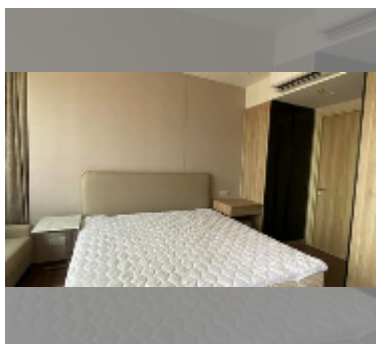

Condo for sale 1 bedroom 32 m² in Once Pattaya, Pattaya

฿ 5,780,000

UNIT PARAMETERS:

UID	FS-242303
quota	thai quota
type	1 bedroom
size	32m ²
floor	16
view	sea view
quality	good
equipment: furniture, air conditioner, television, washing-machine, refrigerator	

Health zone: gym.

Other: reception, lobby, kids playgarden, CCTV, security, minimart, room service.

details