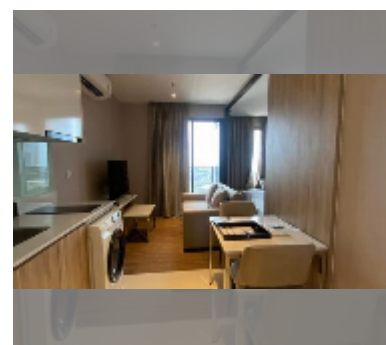

Condo for sale 1 bedroom 32 m² in Once Pattaya, Pattaya

฿ 5,780,000

UNIT PARAMETERS:

UID	FS-242303
quota	thai quota
type	1 bedroom
size	32m ²
floor	16
view	sea view
quality	good
equipment: furniture, air conditioner, television, washing-machine, refrigerator	

Health zone: gym.

Other: reception, lobby, kids playgarden, CCTV, security, minimart, room service.

details