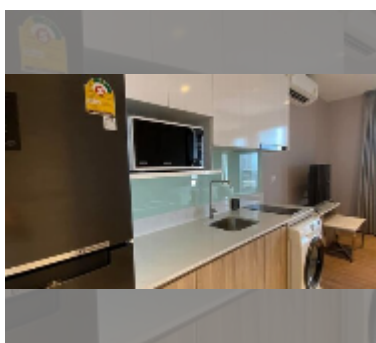

Condo for sale 1 bedroom 32 m² in Once Pattaya, Pattaya

฿ 5,780,000

UNIT PARAMETERS:

UID	FS-242303
quota	thai quota
type	1 bedroom
size	32m²
floor	16
view	sea view
quality	good
equipment: furniture, air conditioner, television, washing-machine, refrigerator	

PROJECT PARAMETERS:

district	Wongamat
buildings	1
floors	32
built in	2023

FACILITIES:

General information: highrise, multy-level parking.

Swimming pool: swimming pool, rooftop pool, infinity view.

Chill zone: chill zone, garden, rooftop chillout.

Health zone: gym.

Other: reception, lobby, kids playgarden, CCTV, security, minimart, room service.