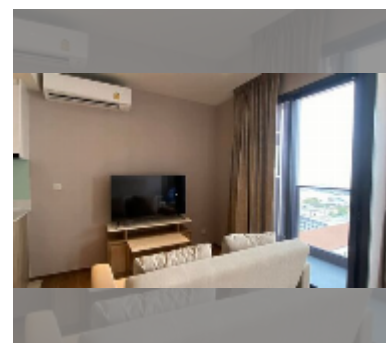

Condo for sale 1 bedroom 32 m² in Once Pattaya, Pattaya

฿ 5,780,000

UNIT PARAMETERS:

UID	FS-242303
quota	thai quota
type	1 bedroom
size	32m²
floor	16
view	sea view
quality	good
equipment: furniture, air conditioner, television, washing-machine, refrigerator	

PROJECT PARAMETERS:

district	Wongamat
buildings	1
floors	32
built in	2023

FACILITIES:

General information: highrise, multy-level parking.

Swimming pool: swimming pool, rooftop pool, infinity view.

Chill zone: chill zone, garden, rooftop chillout.

Health zone: gym.

Other: reception, lobby, kids playgarden, CCTV, security, minimart, room service.