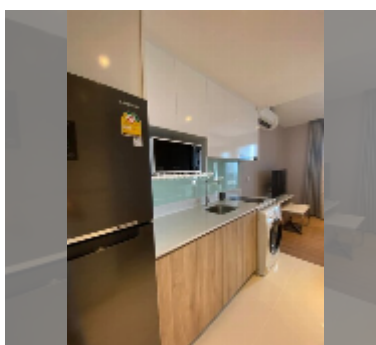

Condo for sale 1 bedroom 32 m² in Once Pattaya, Pattaya

฿ 5,780,000

UNIT PARAMETERS:

UID	FS-242303
quota	thai quota
type	1 bedroom
size	32m²
floor	16
view	sea view
quality	good
equipment: furniture, air conditioner, television, washing-machine, refrigerator	

PROJECT PARAMETERS:

district	Wongamat
buildings	1
floors	32
built in	2023

FACILITIES:

General information: highrise, multy-level parking.

Swimming pool: swimming pool, rooftop pool, infinity view.

Chill zone: chill zone, garden, rooftop chillout.

Health zone: gym.

Other: reception, lobby, kids playgarden, CCTV, security, minimart, room service.