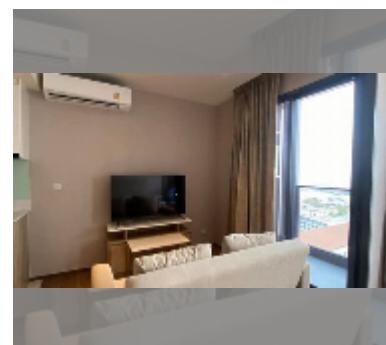

Condo for sale 1 bedroom 32 m² in Once Pattaya, Pattaya

฿ 5,780,000

UNIT PARAMETERS:

UID	FS-242303
quota	thai quota
type	1 bedroom
size	32m ²
floor	16
view	sea view
quality	good
equipment: furniture, air conditioner, television, washing-machine, refrigerator	

Health zone: gym.

Other: reception, lobby, kids playgarden, CCTV, security, minimart, room service.

details