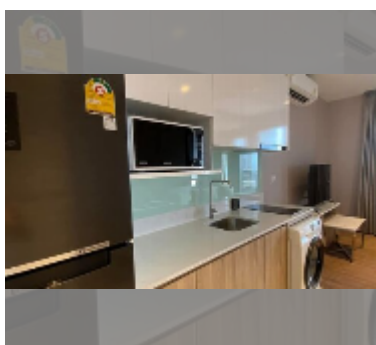

Condo for sale 1 bedroom 32 m² in Once Pattaya, Pattaya

฿ 5,780,000

UNIT PARAMETERS:

UID	FS-242303
quota	thai quota
type	1 bedroom
size	32m²
floor	16
view	sea view
quality	good
equipment: furniture, air conditioner, television, washing-machine, refrigerator	

PROJECT PARAMETERS:

district	Wongamat
buildings	1
floors	32
built in	2023

FACILITIES:

General information: highrise, multy-level parking.

Swimming pool: swimming pool, rooftop pool, infinity view.

Chill zone: chill zone, garden, rooftop chillout.

Health zone: gym.

Other: reception, lobby, kids playgarden, CCTV, security, minimart, room service.