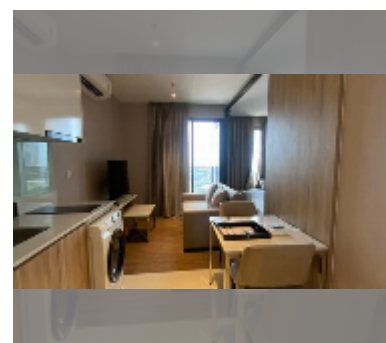

Condo for sale 1 bedroom 32 m² in Once Pattaya, Pattaya

฿ 5,780,000

UNIT PARAMETERS:

UID	FS-242303
quota	thai quota
type	1 bedroom
size	32m²
floor	16
view	sea view
quality	good
equipment: furniture, air conditioner, television, washing-machine, refrigerator	

PROJECT PARAMETERS:

district	Wongamat
buildings	1
floors	32
built in	2023

FACILITIES:

General information: highrise, multy-level parking.

Swimming pool: swimming pool, rooftop pool, infinity view.

Chill zone: chill zone, garden, rooftop chillout.

Health zone: gym.

Other: reception, lobby, kids playgarden, CCTV, security, minimart, room service.