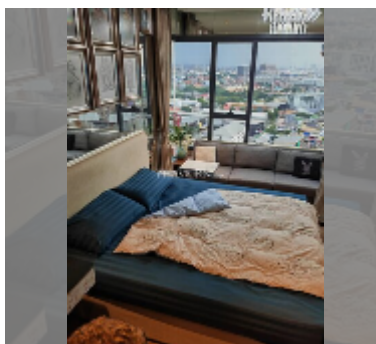

Condo for sale 1 bedroom 34 m² in Once Pattaya, Pattaya

฿ 5,460,000

UNIT PARAMETERS:

UID	FS-242302
quota	foreign quota
type	1 bedroom
size	34m²
floor	17
view	city view
quality	good
equipment: furniture, air conditioner, television, washing-machine, refrigerator	

PROJECT PARAMETERS:

district	Wongamat
buildings	1
floors	32
built in	2023

FACILITIES:

General information: highrise, multy-level parking.

Swimming pool: swimming pool, rooftop pool, infinity view.

Chill zone: chill zone, garden, rooftop chillout.

Health zone: gym.

Other: reception, lobby, kids playgarden, CCTV, security, minimart, room service.