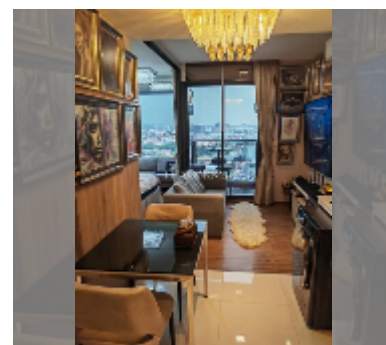

Condo for sale 1 bedroom 34 m² in Once Pattaya, Pattaya

฿ 5,460,000

UNIT PARAMETERS:

UID	FS-242302
quota	foreign quota
type	1 bedroom
size	34m ²
floor	17
view	city view
quality	good
equipment: furniture, air conditioner, television, washing-machine, refrigerator	

Health zone: gym.

Other: reception, lobby, kids playgarden, CCTV, security, minimart, room service.

details