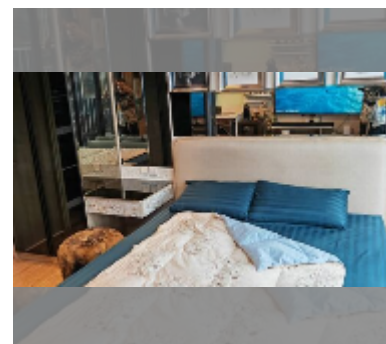

Condo for sale 1 bedroom 34 m² in Once Pattaya, Pattaya

฿ 5,460,000

UNIT PARAMETERS:

UID	FS-242302
quota	foreign quota
type	1 bedroom
size	34m²
floor	17
view	city view
quality	good
equipment: furniture, air conditioner, television, washing-machine, refrigerator	

PROJECT PARAMETERS:

district	Wongamat
buildings	1
floors	32
built in	2023

FACILITIES:

General information: highrise, multy-level parking.

Swimming pool: swimming pool, rooftop pool, infinity view.

Chill zone: chill zone, garden, rooftop chillout.

Health zone: gym.

Other: reception, lobby, kids playgarden, CCTV, security, minimart, room service.