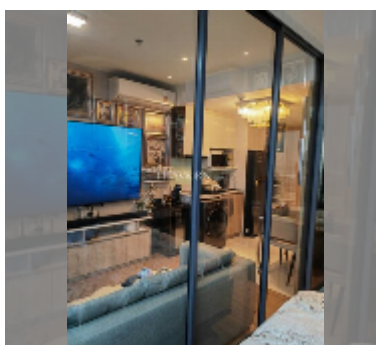

Condo for sale 1 bedroom 34 m² in Once Pattaya, Pattaya

฿ 5,460,000

UNIT PARAMETERS:

UID	FS-242302
quota	foreign quota
type	1 bedroom
size	34m²
floor	17
view	city view
quality	good
equipment: furniture, air conditioner, television, washing-machine, refrigerator	

PROJECT PARAMETERS:

district	Wongamat
buildings	1
floors	32
built in	2023

FACILITIES:

General information: highrise, multy-level parking.

Swimming pool: swimming pool, rooftop pool, infinity view.

Chill zone: chill zone, garden, rooftop chillout.

Health zone: gym.

Other: reception, lobby, kids playgarden, CCTV, security, minimart, room service.