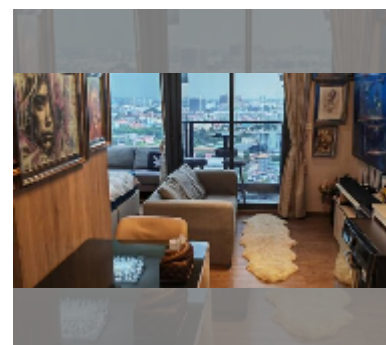

Condo for sale 1 bedroom 34 m² in Once Pattaya, Pattaya

฿ 5,460,000

UNIT PARAMETERS:

UID	FS-242302
quota	foreign quota
type	1 bedroom
size	34m ²
floor	17
view	city view
quality	good
equipment: furniture, air conditioner, television, washing-machine, refrigerator	

Health zone: gym.

Other: reception, lobby, kids playgarden, CCTV, security, minimart, room service.

details