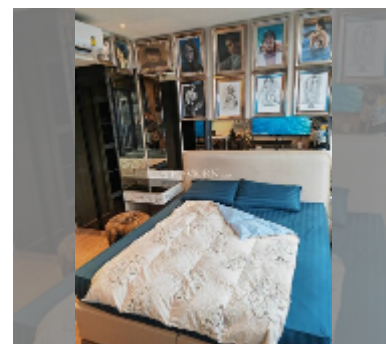

Condo for sale 1 bedroom 34 m² in Once Pattaya, Pattaya

฿ 5,460,000

UNIT PARAMETERS:

UID	FS-242302
quota	foreign quota
type	1 bedroom
size	34m²
floor	17
view	city view
quality	good
equipment: furniture, air conditioner, television, washing-machine, refrigerator	

PROJECT PARAMETERS:

district	Wongamat
buildings	1
floors	32
built in	2023

FACILITIES:

General information: highrise, multy-level parking.

Swimming pool: swimming pool, rooftop pool, infinity view.

Chill zone: chill zone, garden, rooftop chillout.

Health zone: gym.

Other: reception, lobby, kids playgarden, CCTV, security, minimart, room service.