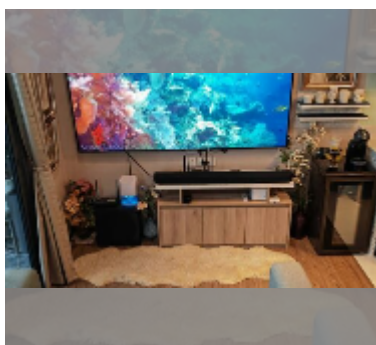

Condo for sale 1 bedroom 34 m² in Once Pattaya, Pattaya

฿ 5,460,000

UNIT PARAMETERS:

UID	FS-242302
quota	foreign quota
type	1 bedroom
size	34m²
floor	17
view	city view
quality	good
equipment: furniture, air conditioner, television, washing-machine, refrigerator	

PROJECT PARAMETERS:

district	Wongamat
buildings	1
floors	32
built in	2023

FACILITIES:

General information: highrise, multy-level parking.

Swimming pool: swimming pool, rooftop pool, infinity view.

Chill zone: chill zone, garden, rooftop chillout.

Health zone: gym.

Other: reception, lobby, kids playgarden, CCTV, security, minimart, room service.