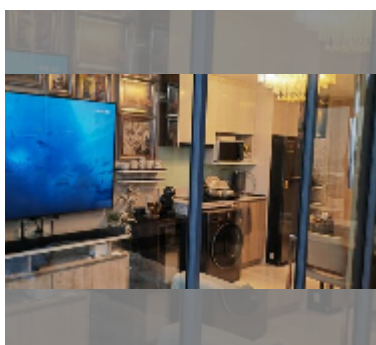

Condo for sale 1 bedroom 34 m² in Once Pattaya, Pattaya

฿ 5,460,000

UNIT PARAMETERS:

UID	FS-242302
quota	foreign quota
type	1 bedroom
size	34m ²
floor	17
view	city view
quality	good
equipment: furniture, air conditioner, television, washing-machine, refrigerator	

Health zone: gym.

Other: reception, lobby, kids playgarden, CCTV, security, minimart, room service.

details