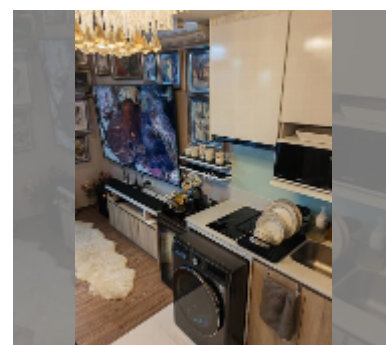

Condo for sale 1 bedroom 34 m² in Once Pattaya, Pattaya

฿ 5,460,000

UNIT PARAMETERS:

UID	FS-242302
quota	foreign quota
type	1 bedroom
size	34m ²
floor	17
view	city view
quality	good
equipment: furniture, air conditioner, television, washing-machine, refrigerator	

Health zone: gym.

Other: reception, lobby, kids playgarden, CCTV, security, minimart, room service.

details