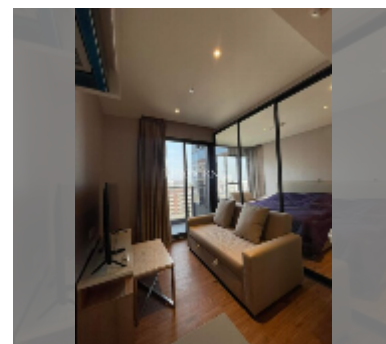

Condo for sale 1 bedroom 35 m² in Once Pattaya, Pattaya

฿ 4,040,000

UNIT PARAMETERS:

UID	FS-242301
quota	thai quota
type	1 bedroom
size	35m²
floor	8
view	pool view
quality	good
equipment: furniture, air conditioner, television, washing-machine, refrigerator	

PROJECT PARAMETERS:

district	Wongamat
buildings	1
floors	32
built in	2023

FACILITIES:

General information: highrise, multy-level parking.

Swimming pool: swimming pool, rooftop pool, infinity view.

Chill zone: chill zone, garden, rooftop chillout.

Health zone: gym.

Other: reception, lobby, kids playgarden, CCTV, security, minimart, room service.