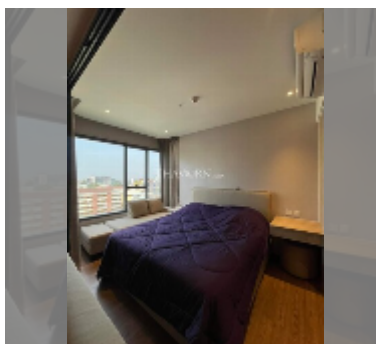

Condo for sale 1 bedroom 35 m² in Once Pattaya, Pattaya

฿ 4,040,000

UNIT PARAMETERS:

UID	FS-242301
quota	thai quota
type	1 bedroom
size	35m ²
floor	8
view	pool view
quality	good
equipment: furniture, air conditioner, television, washing-machine, refrigerator	

Health zone: gym.

Other: reception, lobby, kids playgarden, CCTV, security, minimart, room service.

details