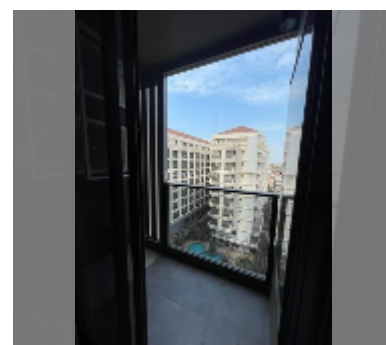

Condo for sale 1 bedroom 35 m² in Once Pattaya, Pattaya

฿ 4,040,000

UNIT PARAMETERS:

UID	FS-242301
quota	thai quota
type	1 bedroom
size	35m ²
floor	8
view	pool view
quality	good
equipment: furniture, air conditioner, television, washing-machine, refrigerator	

PROJECT PARAMETERS:

district	Wongamat
buildings	1
floors	32
built in	2023

FACILITIES:

General information: highrise, multy-level parking.

Swimming pool: swimming pool, rooftop pool, infinity view.

Chill zone: chill zone, garden, rooftop chillout.

Health zone: gym.

Other: reception, lobby, kids playgarden, CCTV, security, minimart, room service.

details