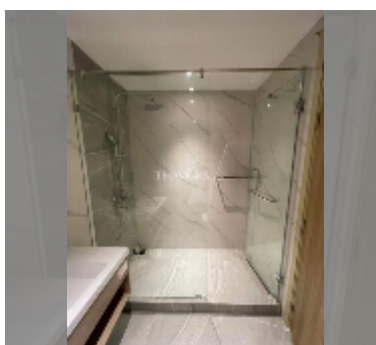

Condo for sale 1 bedroom 35 m² in Once Pattaya, Pattaya

฿ 4,040,000

UNIT PARAMETERS:

UID	FS-242301
quota	thai quota
type	1 bedroom
size	35m²
floor	8
view	pool view
quality	good
equipment: furniture, air conditioner, television, washing-machine, refrigerator	

PROJECT PARAMETERS:

district	Wongamat
buildings	1
floors	32
built in	2023

FACILITIES:

General information: highrise, multy-level parking.

Swimming pool: swimming pool, rooftop pool, infinity view.

Chill zone: chill zone, garden, rooftop chillout.

Health zone: gym.

Other: reception, lobby, kids playgarden, CCTV, security, minimart, room service.