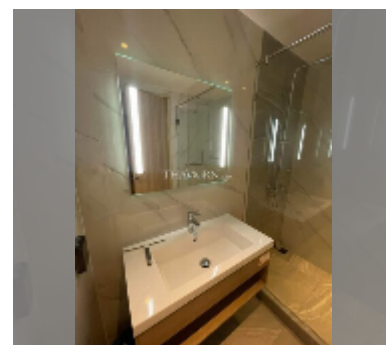

Condo for sale 1 bedroom 35 m² in Once Pattaya, Pattaya

฿ 4,040,000

UNIT PARAMETERS:

UID	FS-242301
quota	thai quota
type	1 bedroom
size	35m ²
floor	8
view	pool view
quality	good
equipment: furniture, air conditioner, television, washing-machine, refrigerator	

Health zone: gym.

Other: reception, lobby, kids playgarden, CCTV, security, minimart, room service.

details