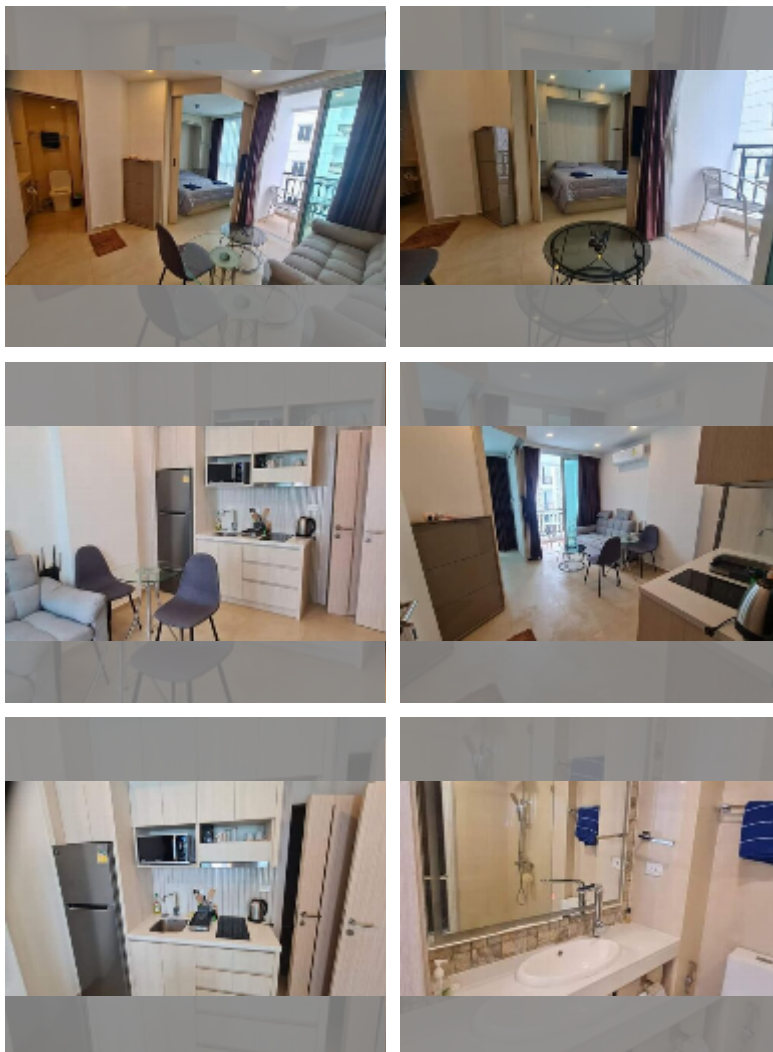

## Condo for sale 1 bedroom 28 m<sup>2</sup> in City Garden Olympus, Pattaya

**฿ 1,980,000**

**UNIT PARAMETERS:**

UID	FS-242300
quota	thai quota
type	1 bedroom
size	28m <sup>2</sup>
floor	4
view	city view
quality	good
equipment: furniture, air conditioner, television, refrigerator	

**PROJECT PARAMETERS:**

district	Central Pattaya
buildings	6
floors	8
built in	2022
maintenance	B 13,440/year

**FACILITIES:**

General information: resort, underground parking.

Swimming pool: swimming pool, kids pool, jacuzzi, pool bar .

Chill zone: chill zone, rooftop chillout.

Health zone: gym, sauna.

Other: lobby, CCTV, security, minimart.

details