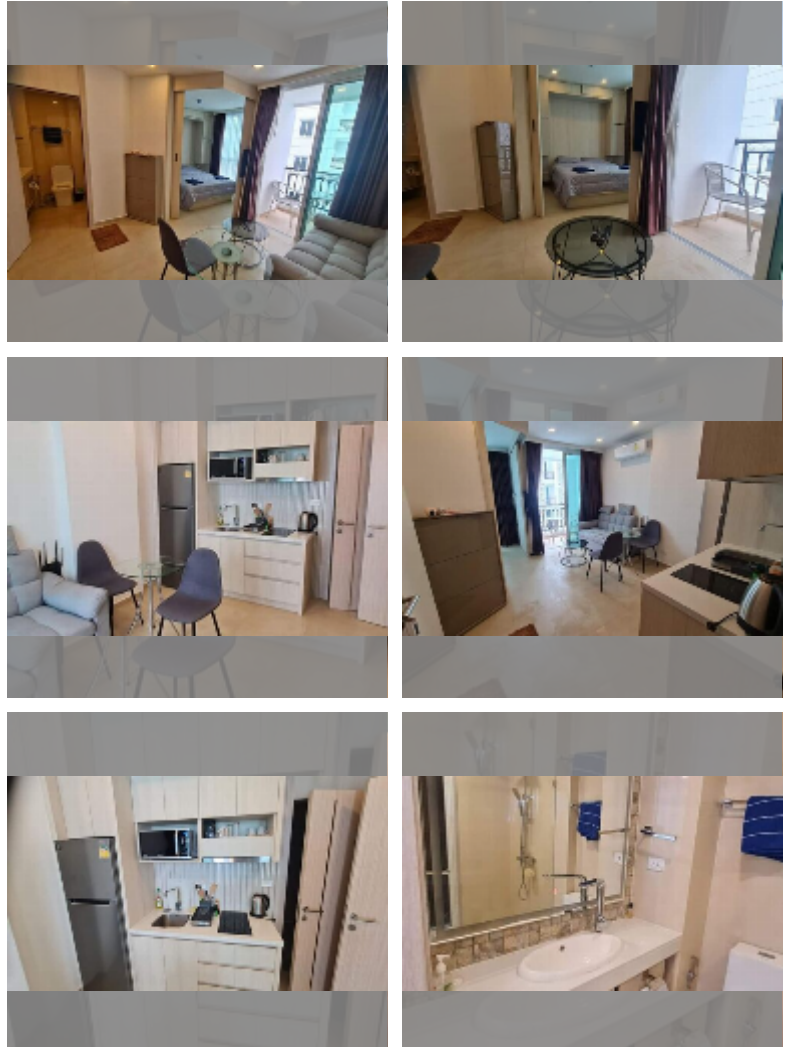

Condo for sale 1 bedroom 28 m² in City Garden Olympus, Pattaya

฿ 1,980,000

UNIT PARAMETERS:

UID	FS-242300
quota	thai quota
type	1 bedroom
size	28m²
floor	4
view	city view
quality	good
equipment: furniture, air conditioner, television, refrigerator	

PROJECT PARAMETERS:

district	Central Pattaya
buildings	6
floors	8
built in	2022
maintenance	B 13,440/year

FACILITIES:

General information: resort, underground parking.

Swimming pool: swimming pool, kids pool, jacuzzi, pool bar .

Chill zone: chill zone, rooftop chillout.

Health zone: gym, sauna.

Other: lobby, CCTV, security, minimart.