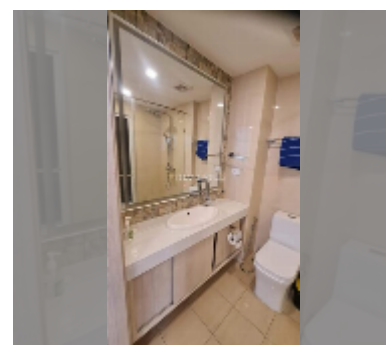

Condo for sale 1 bedroom 28 m² in City Garden Olympus, Pattaya

฿ 1,980,000

UNIT PARAMETERS:

UID	FS-242300
quota	thai quota
type	1 bedroom
size	28m²
floor	4
view	city view
quality	good
equipment: furniture, air conditioner, television, refrigerator	

PROJECT PARAMETERS:

district	Central Pattaya
buildings	6
floors	8
built in	2022
maintenance	B 13,440/year

FACILITIES:

General information: resort, underground parking.

Swimming pool: swimming pool, kids pool, jacuzzi, pool bar .

Chill zone: chill zone, rooftop chillout.

Health zone: gym, sauna.

Other: lobby, CCTV, security, minimart.