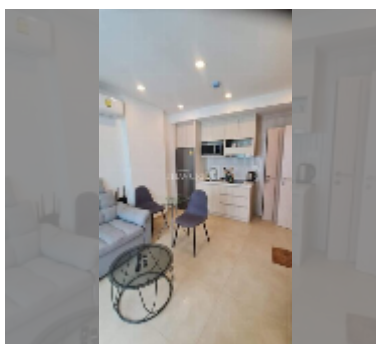

Condo for sale 1 bedroom 28 m² in City Garden Olympus, Pattaya

฿ 1,980,000

UNIT PARAMETERS:

UID	FS-242300
quota	thai quota
type	1 bedroom
size	28m ²
floor	4
view	city view
quality	good
equipment: furniture, air conditioner, television, refrigerator	

PROJECT PARAMETERS:

district	Central Pattaya
buildings	6
floors	8
built in	2022
maintenance	B 13,440/year

FACILITIES:

General information: resort, underground parking.

Swimming pool: swimming pool, kids pool, jacuzzi, pool bar .

Chill zone: chill zone, rooftop chillout.

Health zone: gym, sauna.

Other: lobby, CCTV, security, minimart.

[details](#)