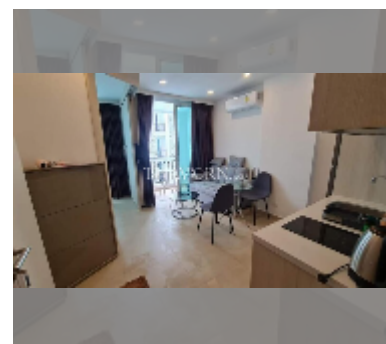

Condo for sale 1 bedroom 28 m² in City Garden Olympus, Pattaya

฿ 1,980,000

UNIT PARAMETERS:

UID	FS-242300
quota	thai quota
type	1 bedroom
size	28m²
floor	4
view	city view
quality	good
equipment: furniture, air conditioner, television, refrigerator	

PROJECT PARAMETERS:

district	Central Pattaya
buildings	6
floors	8
built in	2022
maintenance	B 13,440/year

FACILITIES:

General information: resort, underground parking.

Swimming pool: swimming pool, kids pool, jacuzzi, pool bar .

Chill zone: chill zone, rooftop chillout.

Health zone: gym, sauna.

Other: lobby, CCTV, security, minimart.