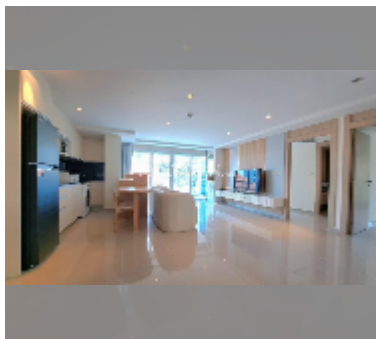

Condo for sale 2 bedroom 105 m² in Nova Ocean View, Pattaya

฿ 5,640,000

UNIT PARAMETERS:

UID	FS-242299
quota	thai quota
type	2 bedroom
size	105m²
floor	4
view	city view
quality	good
equipment: furniture, air conditioner, television, washing-machine, refrigerator	

PROJECT PARAMETERS:

district	Pratumnak
buildings	1
floors	8
built in	2011
maintenance	฿ 50,400/year

FACILITIES:

General information: boutique, underground parking.

Swimming pool: swimming pool, rooftop pool.

Chill zone: chill zone, rooftop chillout.

Health zone: gym.

Other: lobby, CCTV, security, minimart.