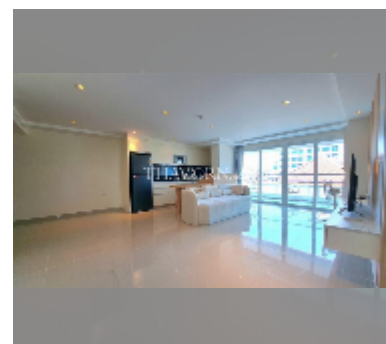

Condo for sale 2 bedroom 105 m² in Nova Ocean View, Pattaya

฿ 5,640,000

UNIT PARAMETERS:

UID	FS-242299
quota	thai quota
type	2 bedroom
size	105m ²
floor	4
view	city view
quality	good
equipment: furniture, air conditioner, television, washing-machine, refrigerator	

PROJECT PARAMETERS:

district	Pratumnak
buildings	1
floors	8
built in	2011
maintenance	฿ 50,400/year

FACILITIES:

General information: boutique, underground parking.

Swimming pool: swimming pool, rooftop pool.

Chill zone: chill zone, rooftop chillout.

Health zone: gym.

Other: lobby, CCTV, security, minimart.

details