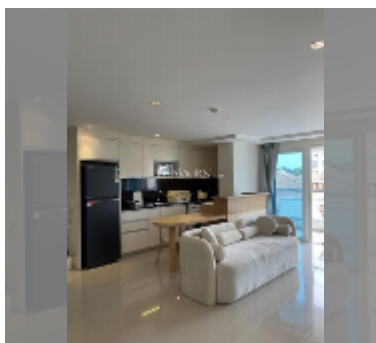

Condo for sale 2 bedroom 105 m² in Nova Ocean View, Pattaya

฿ 5,640,000

UNIT PARAMETERS:

UID	FS-242299
quota	thai quota
type	2 bedroom
size	105m²
floor	4
view	city view
quality	good
equipment: furniture, air conditioner, television, washing-machine, refrigerator	

PROJECT PARAMETERS:

district	Pratumnak
buildings	1
floors	8
built in	2011
maintenance	฿ 50,400/year

FACILITIES:

General information: boutique, underground parking.

Swimming pool: swimming pool, rooftop pool.

Chill zone: chill zone, rooftop chillout.

Health zone: gym.

Other: lobby, CCTV, security, minimart.