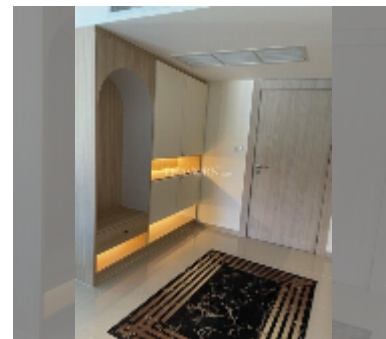

Condo for sale 2 bedroom 105 m² in Nova Ocean View, Pattaya

฿ 5,640,000

UNIT PARAMETERS:

UID	FS-242299
quota	thai quota
type	2 bedroom
size	105m²
floor	4
view	city view
quality	good
equipment: furniture, air conditioner, television, washing-machine, refrigerator	

PROJECT PARAMETERS:

district	Pratumnak
buildings	1
floors	8
built in	2011
maintenance	฿ 50,400/year

FACILITIES:

General information: boutique, underground parking.

Swimming pool: swimming pool, rooftop pool.

Chill zone: chill zone, rooftop chillout.

Health zone: gym.

Other: lobby, CCTV, security, minimart.