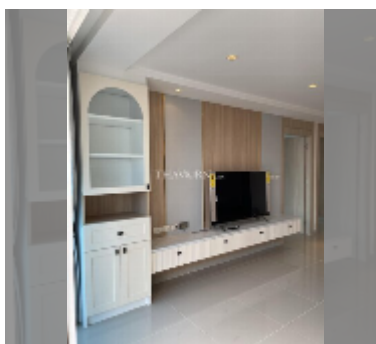

Condo for sale 2 bedroom 105 m² in Nova Ocean View, Pattaya

฿ 5,640,000

UNIT PARAMETERS:

UID	FS-242299
quota	thai quota
type	2 bedroom
size	105m²
floor	4
view	city view
quality	good
equipment: furniture, air conditioner, television, washing-machine, refrigerator	

PROJECT PARAMETERS:

district	Pratumnak
buildings	1
floors	8
built in	2011
maintenance	฿ 50,400/year

FACILITIES:

General information: boutique, underground parking.

Swimming pool: swimming pool, rooftop pool.

Chill zone: chill zone, rooftop chillout.

Health zone: gym.

Other: lobby, CCTV, security, minimart.