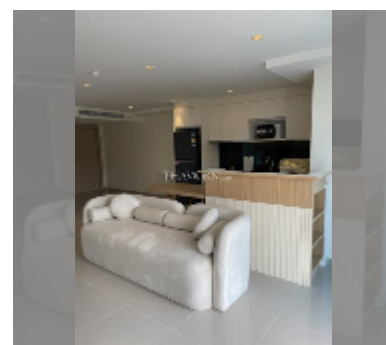

Condo for sale 2 bedroom 105 m² in Nova Ocean View, Pattaya

฿ 5,640,000

UNIT PARAMETERS:

UID	FS-242299
quota	thai quota
type	2 bedroom
size	105m²
floor	4
view	city view
quality	good
equipment: furniture, air conditioner, television, washing-machine, refrigerator	

PROJECT PARAMETERS:

district	Pratumnak
buildings	1
floors	8
built in	2011
maintenance	฿ 50,400/year

FACILITIES:

General information: boutique, underground parking.

Swimming pool: swimming pool, rooftop pool.

Chill zone: chill zone, rooftop chillout.

Health zone: gym.

Other: lobby, CCTV, security, minimart.