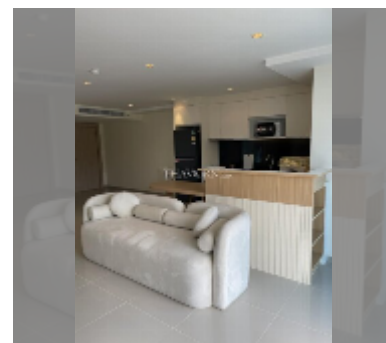

Condo for sale 2 bedroom 105 m² in Nova Ocean View, Pattaya

฿ 5,640,000

UNIT PARAMETERS:

UID	FS-242299
quota	thai quota
type	2 bedroom
size	105m²
floor	4
view	city view
quality	good
equipment: furniture, air conditioner, television, washing-machine, refrigerator	

PROJECT PARAMETERS:

district	Pratumnak
buildings	1
floors	8
built in	2011
maintenance	฿ 50,400/year

FACILITIES:

General information: boutique, underground parking.

Swimming pool: swimming pool, rooftop pool.

Chill zone: chill zone, rooftop chillout.

Health zone: gym.

Other: lobby, CCTV, security, minimart.