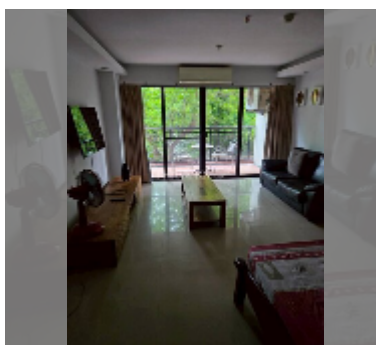

Condo for sale studio 44 m² in Nova Mirage, Pattaya

฿ 1,650,000

UNIT PARAMETERS:

UID	FS-242298
quota	company ownership
type	studio
size	44m²
floor	2
view	garden view
quality	fair
equipment: furniture, air conditioner, television, refrigerator	

PROJECT PARAMETERS:

district	Wongamat
buildings	3
floors	8
built in	2007
maintenance	฿ 15,840/year

FACILITIES:

General information: resort, meters to beach: 50, minutes to beach: 3, open parking.

Swimming pool: swimming pool, kids pool.

Chill zone: garden.

Health zone: gym.

Other: games room, CCTV, security, minimart.