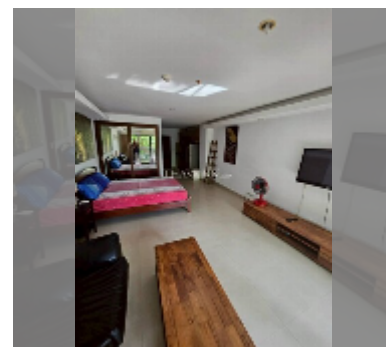

Condo for sale studio 44 m² in Nova Mirage, Pattaya

฿ 1,650,000

UNIT PARAMETERS:

UID	FS-242298
quota	company ownership
type	studio
size	44m²
floor	2
view	garden view
quality	fair
equipment: furniture, air conditioner, television, refrigerator	

PROJECT PARAMETERS:

district	Wongamat
buildings	3
floors	8
built in	2007
maintenance	฿ 15,840/year

FACILITIES:

General information: resort, meters to beach: 50, minutes to beach: 3, open parking.

Swimming pool: swimming pool, kids pool.

Chill zone: garden.

Health zone: gym.

Other: games room, CCTV, security, minimart.