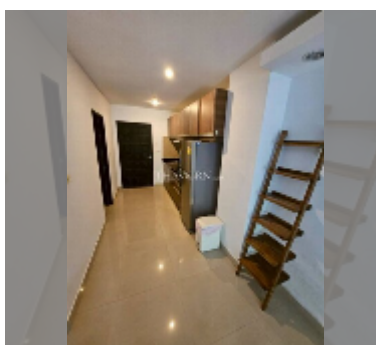

Condo for sale studio 44 m² in Nova Mirage, Pattaya

฿ 1,650,000

UNIT PARAMETERS:

UID	FS-242298
quota	company ownership
type	studio
size	44m²
floor	2
view	garden view
quality	fair
equipment: furniture, air conditioner, television, refrigerator	

PROJECT PARAMETERS:

district	Wongamat
buildings	3
floors	8
built in	2007
maintenance	฿ 15,840/year

FACILITIES:

General information: resort, meters to beach: 50, minutes to beach: 3, open parking.

Swimming pool: swimming pool, kids pool.

Chill zone: garden.

Health zone: gym.

Other: games room, CCTV, security, minimart.