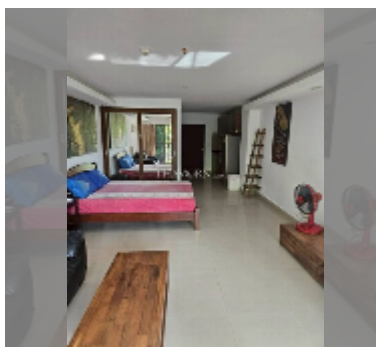

Condo for sale studio 44 m² in Nova Mirage, Pattaya

฿ 1,650,000

UNIT PARAMETERS:

UID	FS-242298
quota	company ownership
type	studio
size	44m²
floor	2
view	garden view
quality	fair
equipment: furniture, air conditioner, television, refrigerator	

PROJECT PARAMETERS:

district	Wongamat
buildings	3
floors	8
built in	2007
maintenance	฿ 15,840/year

FACILITIES:

General information: resort, meters to beach: 50, minutes to beach: 3, open parking.

Swimming pool: swimming pool, kids pool.

Chill zone: garden.

Health zone: gym.

Other: games room, CCTV, security, minimart.