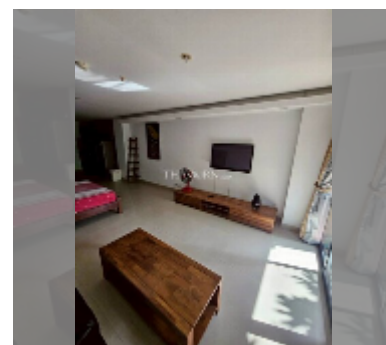

Condo for sale studio 44 m² in Nova Mirage, Pattaya

฿ 1,650,000

UNIT PARAMETERS:

UID	FS-242298
quota	company ownership
type	studio
size	44m²
floor	2
view	garden view
quality	fair
equipment: furniture, air conditioner, television, refrigerator	

PROJECT PARAMETERS:

district	Wongamat
buildings	3
floors	8
built in	2007
maintenance	฿ 15,840/year

FACILITIES:

General information: resort, meters to beach: 50, minutes to beach: 3, open parking.

Swimming pool: swimming pool, kids pool.

Chill zone: garden.

Health zone: gym.

Other: games room, CCTV, security, minimart.