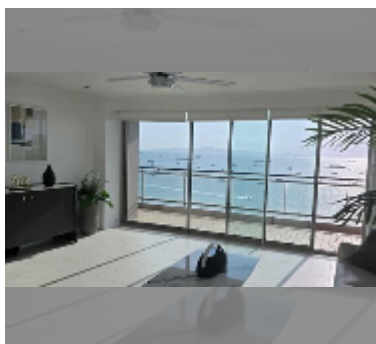

Condo for sale 2 bedroom 118 m² in Northshore, Pattaya

฿ 22,450,000

UNIT PARAMETERS:

UID	FS-242296
quota	foreign quota
type	2 bedroom
size	118m ²
floor	12
view	sea view
quality	good
equipment: furniture, air conditioner, television, washing-machine, refrigerator	

PROJECT PARAMETERS:

district	Central Pattaya
buildings	2
floors	29
built in	2006

FACILITIES:

General information: highrise, meters to beach: 50, minutes to beach: 1, underground parking, covered parking.

Swimming pool: swimming pool, rooftop pool.

Chill zone: chill zone, garden.

Health zone: gym, sauna.

Other: reception, lobby, clubhouse, games room, CCTV, security.

details