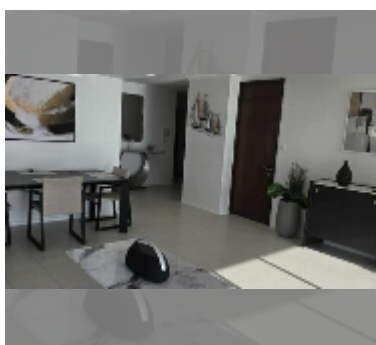

Condo for sale 2 bedroom 118 m² in Northshore, Pattaya

฿ 22,450,000

UNIT PARAMETERS:

UID	FS-242296
quota	foreign quota
type	2 bedroom
size	118m ²
floor	12
view	sea view
quality	good
equipment: furniture, air conditioner, television, washing-machine, refrigerator	

Swimming pool: swimming pool, rooftop pool.

Chill zone: chill zone, garden.

Health zone: gym, sauna.

Other: reception, lobby, clubhouse, games room, CCTV, security.

details