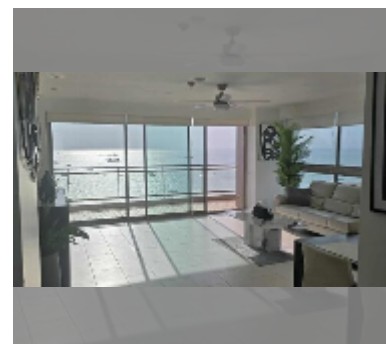

Condo for sale 2 bedroom 118 m² in Northshore, Pattaya

฿ 22,450,000

UNIT PARAMETERS:

UID	FS-242296
quota	foreign quota
type	2 bedroom
size	118m ²
floor	12
view	sea view
quality	good
equipment: furniture, air conditioner, television, washing-machine, refrigerator	

Swimming pool: swimming pool, rooftop pool.

Chill zone: chill zone, garden.

Health zone: gym, sauna.

Other: reception, lobby, clubhouse, games room, CCTV, security.

details