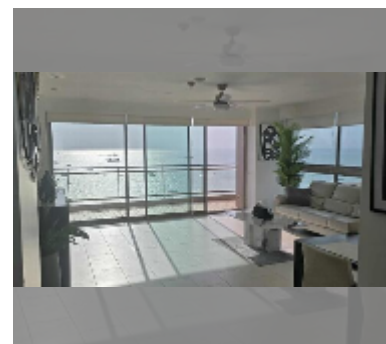

Condo for sale 2 bedroom 118 m² in Northshore, Pattaya

฿ 22,450,000

UNIT PARAMETERS:

UID	FS-242296
quota	foreign quota
type	2 bedroom
size	118m²
floor	12
view	sea view
quality	good
equipment: furniture, air conditioner, television, washing-machine, refrigerator	

PROJECT PARAMETERS:

district	Central Pattaya
buildings	2
floors	29
built in	2006

FACILITIES:

General information: highrise, meters to beach: 50, minutes to beach: 1, underground parking, covered parking.

Swimming pool: swimming pool, rooftop pool.

Chill zone: chill zone, garden.

Health zone: gym, sauna.

Other: reception, lobby, clubhouse, games room, CCTV, security.