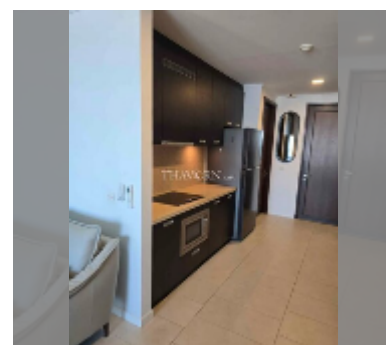

Condo for sale 1 bedroom 80 m² in Northshore, Pattaya

฿ 9,120,000

UNIT PARAMETERS:

UID	FS-242295
quota	foreign quota
type	1 bedroom
size	80m²
floor	28
view	sea view
quality	good
equipment: furniture, air conditioner, television, washing-machine, refrigerator	

PROJECT PARAMETERS:

district	Central Pattaya
buildings	2
floors	29
built in	2006

FACILITIES:

General information: highrise, meters to beach: 50, minutes to beach: 1, underground parking, covered parking.

Swimming pool: swimming pool, rooftop pool.

Chill zone: chill zone, garden.

Health zone: gym, sauna.

Other: reception, lobby, clubhouse, games room, CCTV, security.