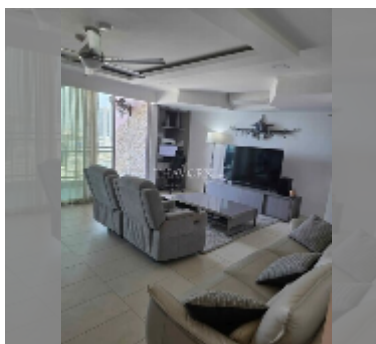

Condo for sale 1 bedroom 80 m² in Northshore, Pattaya

฿ 9,120,000

UNIT PARAMETERS:

UID	FS-242295
quota	foreign quota
type	1 bedroom
size	80m ²
floor	28
view	sea view
quality	good
equipment: furniture, air conditioner, television, washing-machine, refrigerator	

Swimming pool: swimming pool, rooftop pool.

Chill zone: chill zone, garden.

Health zone: gym, sauna.

Other: reception, lobby, clubhouse, games room, CCTV, security.

details