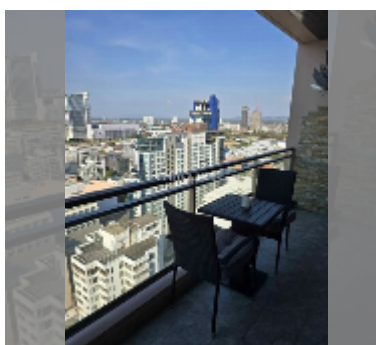

Condo for sale 1 bedroom 80 m² in Northshore, Pattaya

฿ 9,120,000

UNIT PARAMETERS:

UID	FS-242295
quota	foreign quota
type	1 bedroom
size	80m ²
floor	28
view	sea view
quality	good
equipment: furniture, air conditioner, television, washing-machine, refrigerator	

PROJECT PARAMETERS:

district	Central Pattaya
buildings	2
floors	29
built in	2006

FACILITIES:

General information: highrise, meters to beach: 50, minutes to beach: 1, underground parking, covered parking.

Swimming pool: swimming pool, rooftop pool.

Chill zone: chill zone, garden.

Health zone: gym, sauna.

Other: reception, lobby, clubhouse, games room, CCTV, security.

details