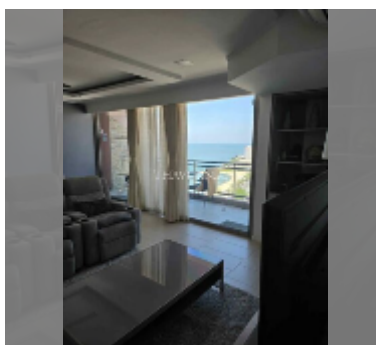

Condo for sale 1 bedroom 80 m² in Northshore, Pattaya

฿ 9,120,000

UNIT PARAMETERS:

UID	FS-242295
quota	foreign quota
type	1 bedroom
size	80m²
floor	28
view	sea view
quality	good
equipment: furniture, air conditioner, television, washing-machine, refrigerator	

PROJECT PARAMETERS:

district	Central Pattaya
buildings	2
floors	29
built in	2006

FACILITIES:

General information: highrise, meters to beach: 50, minutes to beach: 1, underground parking, covered parking.

Swimming pool: swimming pool, rooftop pool.

Chill zone: chill zone, garden.

Health zone: gym, sauna.

Other: reception, lobby, clubhouse, games room, CCTV, security.