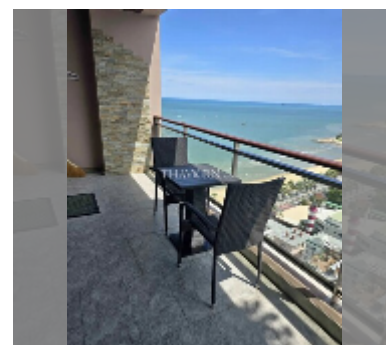

Condo for sale 1 bedroom 80 m² in Northshore, Pattaya

฿ 9,120,000

UNIT PARAMETERS:

UID	FS-242295
quota	foreign quota
type	1 bedroom
size	80m ²
floor	28
view	sea view
quality	good
equipment: furniture, air conditioner, television, washing-machine, refrigerator	

PROJECT PARAMETERS:

district	Central Pattaya
buildings	2
floors	29
built in	2006

FACILITIES:

General information: highrise, meters to beach: 50, minutes to beach: 1, underground parking, covered parking.

Swimming pool: swimming pool, rooftop pool.

Chill zone: chill zone, garden.

Health zone: gym, sauna.

Other: reception, lobby, clubhouse, games room, CCTV, security.

details