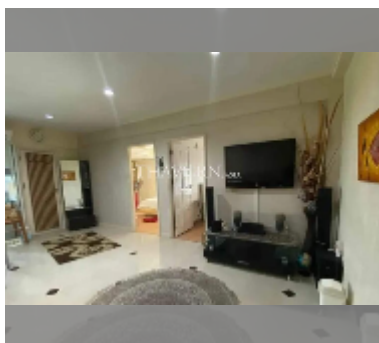

Condo for sale 2 bedroom 66 m² in Near Beach Residence, Pattaya

฿ 2,310,000

UNIT PARAMETERS:

UID	FS-242291
quota	foreign quota
type	2 bedroom
size	66m²
floor	2
view	city view
quality	fair
equipment: furniture, air conditioner, television, washing-machine	

PROJECT PARAMETERS:

district	Wongamat
buildings	1
floors	5
built in	2009

FACILITIES:

- General information: lowrise, covered parking.
- Swimming pool: swimming pool, sunbathing area.
- Chill zone: chill zone.
- Health zone: gym.
- Other: CCTV, security.