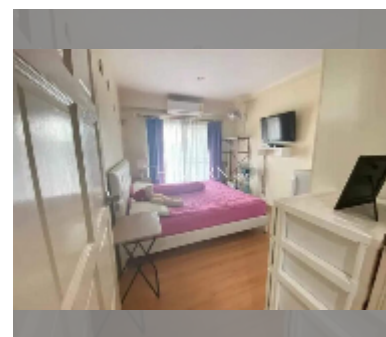

Condo for sale 2 bedroom 66 m² in Near Beach Residence, Pattaya

฿ 2,310,000

UNIT PARAMETERS:

UID	FS-242291
quota	foreign quota
type	2 bedroom
size	66m²
floor	2
view	city view
quality	fair
equipment: furniture, air conditioner, television, washing-machine	

PROJECT PARAMETERS:

district	Wongamat
buildings	1
floors	5
built in	2009

FACILITIES:

- General information: lowrise, covered parking.
- Swimming pool: swimming pool, sunbathing area.
- Chill zone: chill zone.
- Health zone: gym.
- Other: CCTV, security.