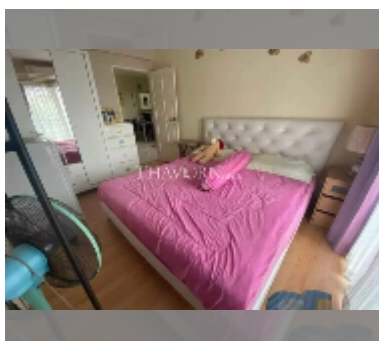

Condo for sale 2 bedroom 66 m² in Near Beach Residence, Pattaya

฿ 2,310,000

UNIT PARAMETERS:

UID	FS-242291
quota	foreign quota
type	2 bedroom
size	66m²
floor	2
view	city view
quality	fair
equipment: furniture, air conditioner, television, washing-machine	

PROJECT PARAMETERS:

district	Wongamat
buildings	1
floors	5
built in	2009

FACILITIES:

- General information: lowrise, covered parking.
- Swimming pool: swimming pool, sunbathing area.
- Chill zone: chill zone.
- Health zone: gym.
- Other: CCTV, security.