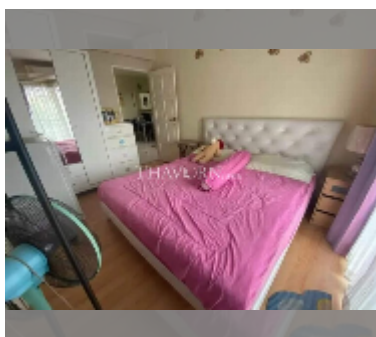

Condo for sale 2 bedroom 66 m² in Near Beach Residence, Pattaya

฿ 2,310,000

UNIT PARAMETERS:

UID	FS-242291
quota	foreign quota
type	2 bedroom
size	66m²
floor	2
view	city view
quality	fair
equipment: furniture, air conditioner, television, washing-machine	

PROJECT PARAMETERS:

district	Wongamat
buildings	1
floors	5
built in	2009

FACILITIES:

- General information: lowrise, covered parking.
- Swimming pool: swimming pool, sunbathing area.
- Chill zone: chill zone.
- Health zone: gym.
- Other: CCTV, security.