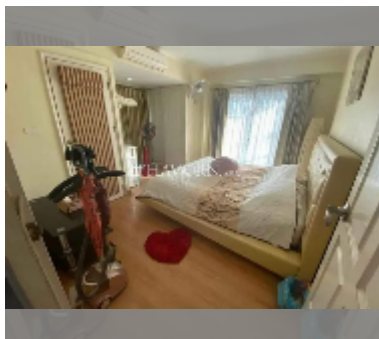

Condo for sale 2 bedroom 66 m² in Near Beach Residence, Pattaya

฿ 2,310,000

UNIT PARAMETERS:

UID	FS-242291
quota	foreign quota
type	2 bedroom
size	66m²
floor	2
view	city view
quality	fair
equipment: furniture, air conditioner, television, washing-machine	

PROJECT PARAMETERS:

district	Wongamat
buildings	1
floors	5
built in	2009

FACILITIES:

- General information: lowrise, covered parking.
- Swimming pool: swimming pool, sunbathing area.
- Chill zone: chill zone.
- Health zone: gym.
- Other: CCTV, security.