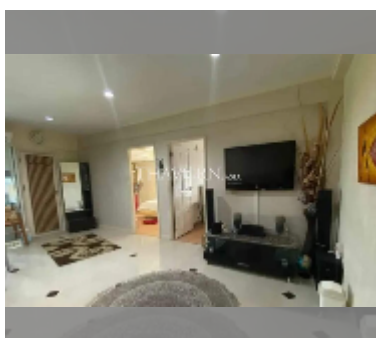

Condo for sale 2 bedroom 66 m² in Near Beach Residence, Pattaya

฿ 2,310,000

UNIT PARAMETERS:

UID	FS-242291
quota	foreign quota
type	2 bedroom
size	66m²
floor	2
view	city view
quality	fair
equipment: furniture, air conditioner, television, washing-machine	

PROJECT PARAMETERS:

district	Wongamat
buildings	1
floors	5
built in	2009

FACILITIES:

- General information: lowrise, covered parking.
- Swimming pool: swimming pool, sunbathing area.
- Chill zone: chill zone.
- Health zone: gym.
- Other: CCTV, security.