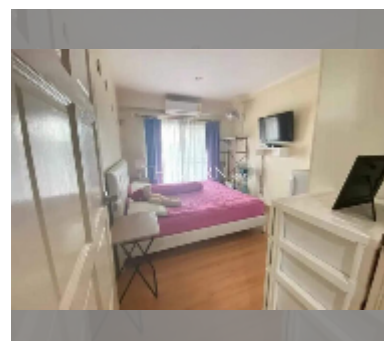

Condo for sale 2 bedroom 66 m² in Near Beach Residence, Pattaya

฿ 2,310,000

UNIT PARAMETERS:

UID	FS-242291
quota	foreign quota
type	2 bedroom
size	66m²
floor	2
view	city view
quality	fair
equipment: furniture, air conditioner, television, washing-machine	

PROJECT PARAMETERS:

district	Wongamat
buildings	1
floors	5
built in	2009

FACILITIES:

- General information: lowrise, covered parking.
- Swimming pool: swimming pool, sunbathing area.
- Chill zone: chill zone.
- Health zone: gym.
- Other: CCTV, security.