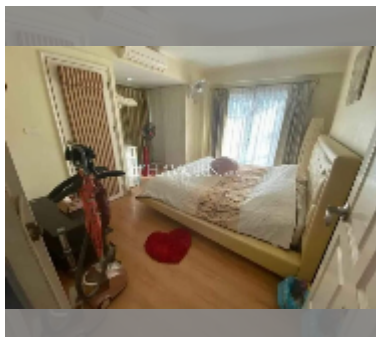

Condo for sale 2 bedroom 66 m² in Near Beach Residence, Pattaya

฿ 2,310,000

UNIT PARAMETERS:

UID	FS-242291
quota	foreign quota
type	2 bedroom
size	66m²
floor	2
view	city view
quality	fair
equipment: furniture, air conditioner, television, washing-machine	

PROJECT PARAMETERS:

district	Wongamat
buildings	1
floors	5
built in	2009

FACILITIES:

- General information: lowrise, covered parking.
- Swimming pool: swimming pool, sunbathing area.
- Chill zone: chill zone.
- Health zone: gym.
- Other: CCTV, security.