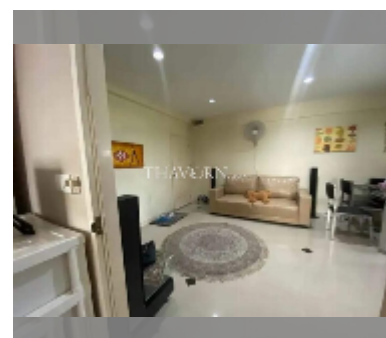

Condo for sale 2 bedroom 66 m² in Near Beach Residence, Pattaya

฿ 2,310,000

UNIT PARAMETERS:

UID	FS-242291
quota	foreign quota
type	2 bedroom
size	66m²
floor	2
view	city view
quality	fair
equipment: furniture, air conditioner, television, washing-machine	

PROJECT PARAMETERS:

district	Wongamat
buildings	1
floors	5
built in	2009

FACILITIES:

- General information: lowrise, covered parking.
- Swimming pool: swimming pool, sunbathing area.
- Chill zone: chill zone.
- Health zone: gym.
- Other: CCTV, security.