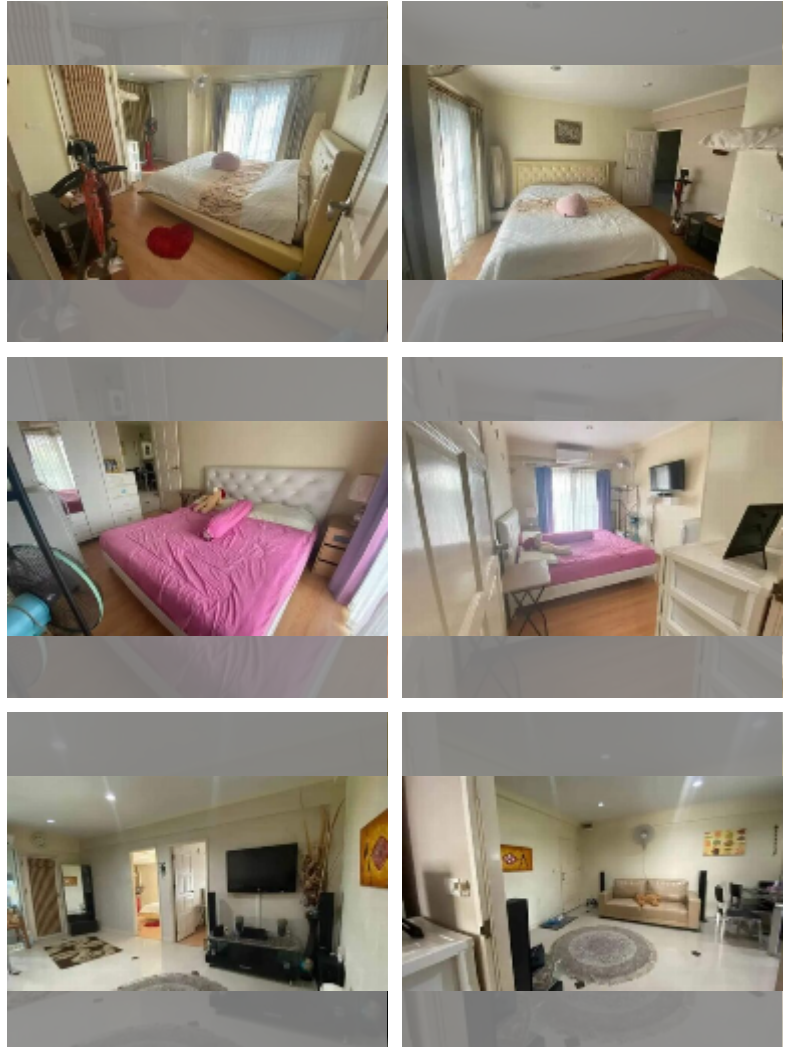

Condo for sale 2 bedroom 66 m² in Near Beach Residence, Pattaya

฿ 2,310,000

UNIT PARAMETERS:

UID	FS-242291
quota	foreign quota
type	2 bedroom
size	66m²
floor	4
view	city view
quality	fair
equipment: furniture, air conditioner, television, washing-machine	

PROJECT PARAMETERS:

district	Wongamat
buildings	1
floors	5
built in	2009

FACILITIES:

- General information: lowrise, covered parking.
- Swimming pool: swimming pool, sunbathing area.
- Chill zone: chill zone.
- Health zone: gym.
- Other: CCTV, security.