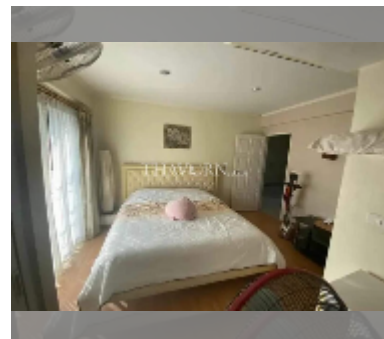

Condo for sale 2 bedroom 66 m² in Near Beach Residence, Pattaya

฿ 2,310,000

UNIT PARAMETERS:

UID	FS-242291
quota	foreign quota
type	2 bedroom
size	66m²
floor	2
view	city view
quality	fair
equipment: furniture, air conditioner, television, washing-machine	

PROJECT PARAMETERS:

district	Wongamat
buildings	1
floors	5
built in	2009

FACILITIES:

- General information: lowrise, covered parking.
- Swimming pool: swimming pool, sunbathing area.
- Chill zone: chill zone.
- Health zone: gym.
- Other: CCTV, security.