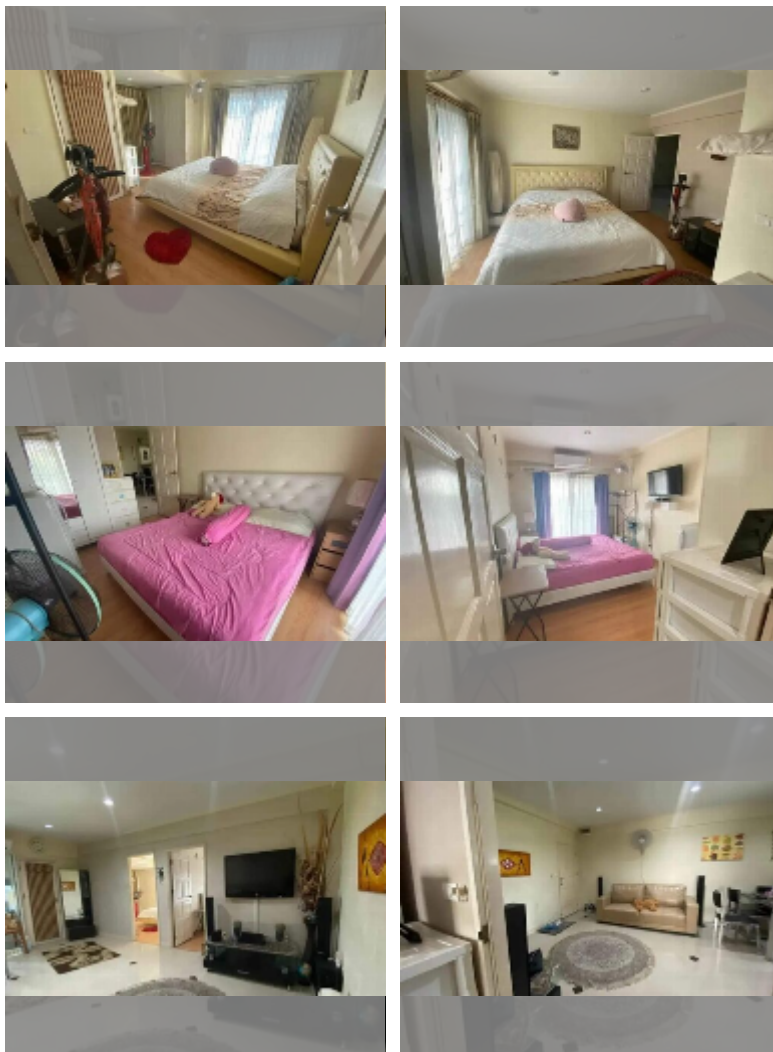

Condo for sale 2 bedroom 66 m² in Near Beach Residence, Pattaya

฿ 2,310,000

UNIT PARAMETERS:

UID	FS-242291
quota	foreign quota
type	2 bedroom
size	66m²
floor	4
view	city view
quality	fair
equipment: furniture, air conditioner, television, washing-machine	

PROJECT PARAMETERS:

district	Wongamat
buildings	1
floors	5
built in	2009

FACILITIES:

- General information: lowrise, covered parking.
- Swimming pool: swimming pool, sunbathing area.
- Chill zone: chill zone.
- Health zone: gym.
- Other: CCTV, security.