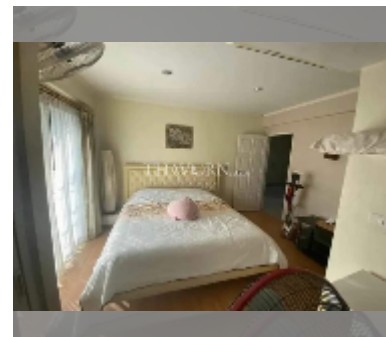

Condo for sale 2 bedroom 66 m² in Near Beach Residence, Pattaya

฿ 2,310,000

UNIT PARAMETERS:

UID	FS-242291
quota	foreign quota
type	2 bedroom
size	66m²
floor	2
view	city view
quality	fair
equipment: furniture, air conditioner, television, washing-machine	

PROJECT PARAMETERS:

district	Wongamat
buildings	1
floors	5
built in	2009

FACILITIES:

- General information: lowrise, covered parking.
- Swimming pool: swimming pool, sunbathing area.
- Chill zone: chill zone.
- Health zone: gym.
- Other: CCTV, security.