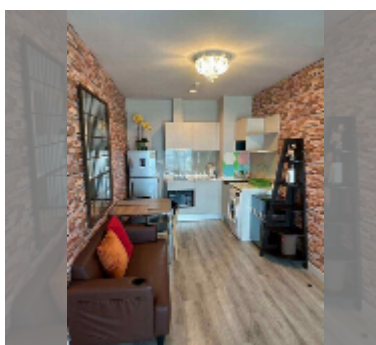

Condo for sale 2 bedroom 62 m² in Centric Sea, Pattaya

฿ 6,500,000

UNIT PARAMETERS:

UID	FS-242290
quota	thai quota
type	2 bedroom
size	62m²
floor	32
view	sea view
quality	excellent
equipment: furniture, kitchen appliances, air conditioner, television, refrigerator	

PROJECT PARAMETERS:

district	Central Pattaya
buildings	3
floors	44
built in	2015
maintenance	฿ 40,920/year

FACILITIES:

General information: highrise, multy-level parking, covered parking.

Swimming pool: swimming pool, rooftop pool.

Chill zone: chill zone, garden, rooftop chillout.

Health zone: gym.

Other: lobby, clubhouse, CCTV, security, minimart.