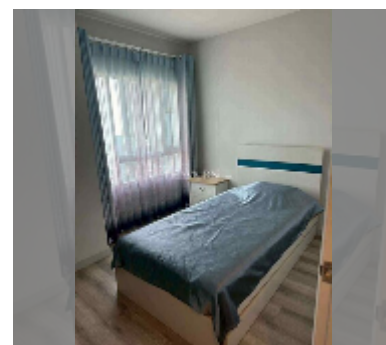

Condo for sale 2 bedroom 62 m² in Centric Sea, Pattaya

฿ 6,500,000

UNIT PARAMETERS:

UID	FS-242290
quota	thai quota
type	2 bedroom
size	62m²
floor	32
view	sea view
quality	excellent
equipment: furniture, kitchen appliances, air conditioner, television, refrigerator	

PROJECT PARAMETERS:

district	Central Pattaya
buildings	3
floors	44
built in	2015
maintenance	฿ 40,920/year

FACILITIES:

General information: highrise, multy-level parking, covered parking.

Swimming pool: swimming pool, rooftop pool.

Chill zone: chill zone, garden, rooftop chillout.

Health zone: gym.

Other: lobby, clubhouse, CCTV, security, minimart.