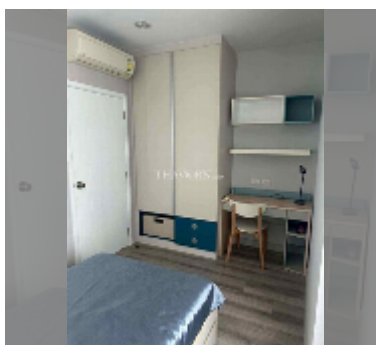

Condo for sale 2 bedroom 62 m² in Centric Sea, Pattaya

฿ 6,500,000

UNIT PARAMETERS:

UID	FS-242290
quota	thai quota
type	2 bedroom
size	62m²
floor	32
view	sea view
quality	excellent
equipment: furniture, kitchen appliances, air conditioner, television, refrigerator	

PROJECT PARAMETERS:

district	Central Pattaya
buildings	3
floors	44
built in	2015
maintenance	฿ 40,920/year

FACILITIES:

General information: highrise, multy-level parking, covered parking.

Swimming pool: swimming pool, rooftop pool.

Chill zone: chill zone, garden, rooftop chillout.

Health zone: gym.

Other: lobby, clubhouse, CCTV, security, minimart.