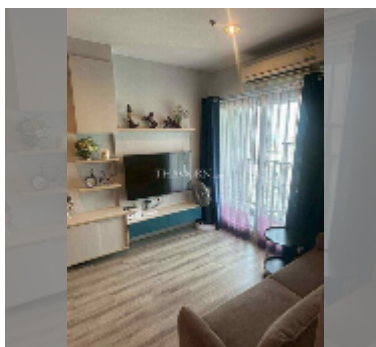

Condo for sale 2 bedroom 62 m² in Centric Sea, Pattaya

฿ 6,500,000

UNIT PARAMETERS:

UID	FS-242290
quota	thai quota
type	2 bedroom
size	62m²
floor	32
view	sea view
quality	excellent
equipment: furniture, kitchen appliances, air conditioner, television, refrigerator	

PROJECT PARAMETERS:

district	Central Pattaya
buildings	3
floors	44
built in	2015
maintenance	฿ 40,920/year

FACILITIES:

General information: highrise, multy-level parking, covered parking.

Swimming pool: swimming pool, rooftop pool.

Chill zone: chill zone, garden, rooftop chillout.

Health zone: gym.

Other: lobby, clubhouse, CCTV, security, minimart.