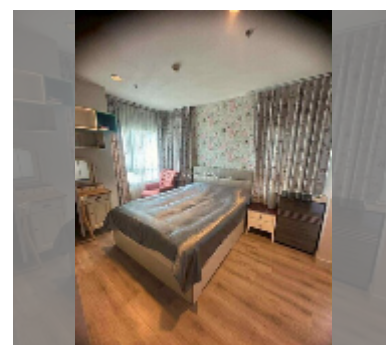

Condo for sale 2 bedroom 62 m² in Centric Sea, Pattaya

฿ 6,500,000

UNIT PARAMETERS:

UID	FS-242290
quota	thai quota
type	2 bedroom
size	62m²
floor	32
view	sea view
quality	excellent
equipment: furniture, kitchen appliances, air conditioner, television, refrigerator	

PROJECT PARAMETERS:

district	Central Pattaya
buildings	3
floors	44
built in	2015
maintenance	฿ 40,920/year

FACILITIES:

General information: highrise, multy-level parking, covered parking.

Swimming pool: swimming pool, rooftop pool.

Chill zone: chill zone, garden, rooftop chillout.

Health zone: gym.

Other: lobby, clubhouse, CCTV, security, minimart.