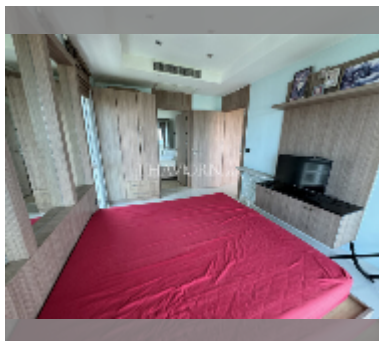

Condo for sale 1 bedroom 41 m² in Nam Talay Condominium, Pattaya

฿ 2,630,000

UNIT PARAMETERS:

UID	FS-242289
quota	foreign quota
type	1 bedroom
size	41m²
floor	10
view	sea view
quality	fair
equipment: furniture, air conditioner, television, refrigerator	

PROJECT PARAMETERS:

district	Na Jomtien
buildings	1
floors	13
built in	2014

FACILITIES:

General information: resort, meters to beach: 50, minutes to beach: 2, open parking.

Swimming pool: swimming pool, kids pool, jacuzzi.

Chill zone: garden, rooftop chillout.

Health zone: gym, massage.

Other: reception, lobby, CCTV, security, minimart, laundry, room service.