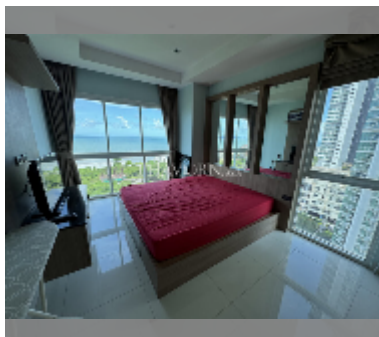

Condo for sale 1 bedroom 41 m² in Nam Talay Condominium, Pattaya

฿ 2,630,000

UNIT PARAMETERS:

UID	FS-242289
quota	foreign quota
type	1 bedroom
size	41m²
floor	10
view	sea view
quality	fair
equipment: furniture, air conditioner, television, refrigerator	

PROJECT PARAMETERS:

district	Na Jomtien
buildings	1
floors	13
built in	2014

FACILITIES:

General information: resort, meters to beach: 50, minutes to beach: 2, open parking.

Swimming pool: swimming pool, kids pool, jacuzzi.

Chill zone: garden, rooftop chillout.

Health zone: gym, massage.

Other: reception, lobby, CCTV, security, minimart, laundry, room service.