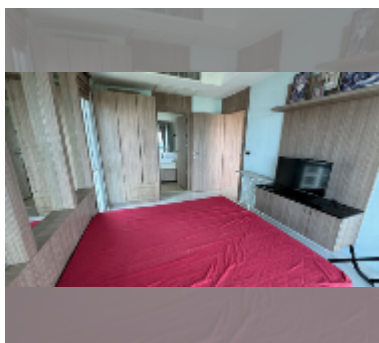

Condo for sale 1 bedroom 41 m² in Nam Talay Condominium, Pattaya

฿ 2,630,000

UNIT PARAMETERS:

UID	FS-242289
quota	foreign quota
type	1 bedroom
size	41m²
floor	10
view	sea view
quality	fair
equipment: furniture, air conditioner, television, refrigerator	

PROJECT PARAMETERS:

district	Na Jomtien
buildings	1
floors	13
built in	2014

FACILITIES:

General information: resort, meters to beach: 50, minutes to beach: 2, open parking.

Swimming pool: swimming pool, kids pool, jacuzzi.

Chill zone: garden, rooftop chillout.

Health zone: gym, massage.

Other: reception, lobby, CCTV, security, minimart, laundry, room service.