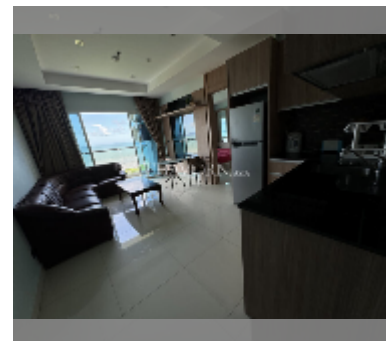

Condo for sale 1 bedroom 41 m² in Nam Talay Condominium, Pattaya

฿ 2,630,000

UNIT PARAMETERS:

UID	FS-242289
quota	foreign quota
type	1 bedroom
size	41m ²
floor	10
view	sea view
quality	fair
equipment: furniture, air conditioner, television, refrigerator	

Chill zone: garden, rooftop chillout.

Health zone: gym, massage.

Other: reception, lobby, CCTV, security, minimart, laundry, room service.

[details](#)