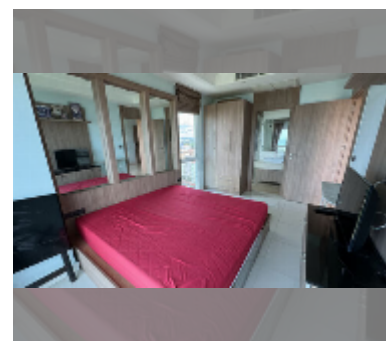

Condo for sale 1 bedroom 41 m² in Nam Talay Condominium, Pattaya

฿ 2,630,000

UNIT PARAMETERS:

UID	FS-242289
quota	foreign quota
type	1 bedroom
size	41m²
floor	10
view	sea view
quality	fair
equipment: furniture, air conditioner, television, refrigerator	

PROJECT PARAMETERS:

district	Na Jomtien
buildings	1
floors	13
built in	2014

FACILITIES:

General information: resort, meters to beach: 50, minutes to beach: 2, open parking.

Swimming pool: swimming pool, kids pool, jacuzzi.

Chill zone: garden, rooftop chillout.

Health zone: gym, massage.

Other: reception, lobby, CCTV, security, minimart, laundry, room service.