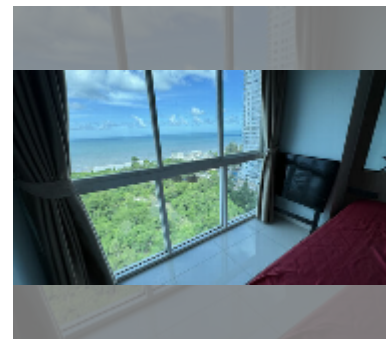

Condo for sale 1 bedroom 41 m² in Nam Talay Condominium, Pattaya

฿ 2,630,000

UNIT PARAMETERS:

UID	FS-242289
quota	foreign quota
type	1 bedroom
size	41m²
floor	10
view	sea view
quality	fair
equipment: furniture, air conditioner, television, refrigerator	

PROJECT PARAMETERS:

district	Na Jomtien
buildings	1
floors	13
built in	2014

FACILITIES:

General information: resort, meters to beach: 50, minutes to beach: 2, open parking.

Swimming pool: swimming pool, kids pool, jacuzzi.

Chill zone: garden, rooftop chillout.

Health zone: gym, massage.

Other: reception, lobby, CCTV, security, minimart, laundry, room service.