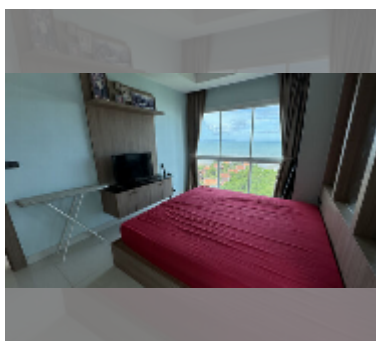

Condo for sale 1 bedroom 41 m² in Nam Talay Condominium, Pattaya

฿ 2,630,000

UNIT PARAMETERS:

UID	FS-242289
quota	foreign quota
type	1 bedroom
size	41m²
floor	10
view	sea view
quality	fair
equipment: furniture, air conditioner, television, refrigerator	

PROJECT PARAMETERS:

district	Na Jomtien
buildings	1
floors	13
built in	2014

FACILITIES:

General information: resort, meters to beach: 50, minutes to beach: 2, open parking.

Swimming pool: swimming pool, kids pool, jacuzzi.

Chill zone: garden, rooftop chillout.

Health zone: gym, massage.

Other: reception, lobby, CCTV, security, minimart, laundry, room service.