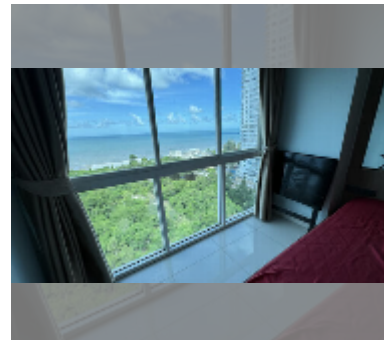

Condo for sale 1 bedroom 41 m² in Nam Talay Condominium, Pattaya

฿ 2,630,000

UNIT PARAMETERS:

UID	FS-242289
quota	foreign quota
type	1 bedroom
size	41m²
floor	10
view	sea view
quality	fair
equipment: furniture, air conditioner, television, refrigerator	

PROJECT PARAMETERS:

district	Na Jomtien
buildings	1
floors	13
built in	2014

FACILITIES:

General information: resort, meters to beach: 50, minutes to beach: 2, open parking.

Swimming pool: swimming pool, kids pool, jacuzzi.

Chill zone: garden, rooftop chillout.

Health zone: gym, massage.

Other: reception, lobby, CCTV, security, minimart, laundry, room service.