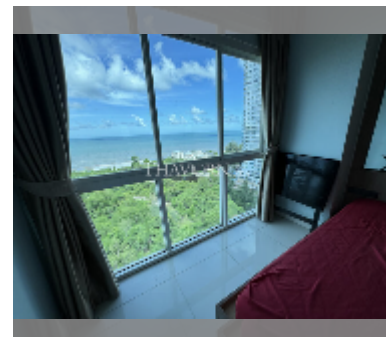

Condo for sale 1 bedroom 41 m² in Nam Talay Condominium, Pattaya

฿ 2,630,000

UNIT PARAMETERS:

UID	FS-242289
quota	foreign quota
type	1 bedroom
size	41m²
floor	10
view	sea view
quality	fair
equipment: furniture, air conditioner, television, refrigerator	

PROJECT PARAMETERS:

district	Na Jomtien
buildings	1
floors	13
built in	2014

FACILITIES:

General information: resort, meters to beach: 50, minutes to beach: 2, open parking.

Swimming pool: swimming pool, kids pool, jacuzzi.

Chill zone: garden, rooftop chillout.

Health zone: gym, massage.

Other: reception, lobby, CCTV, security, minimart, laundry, room service.