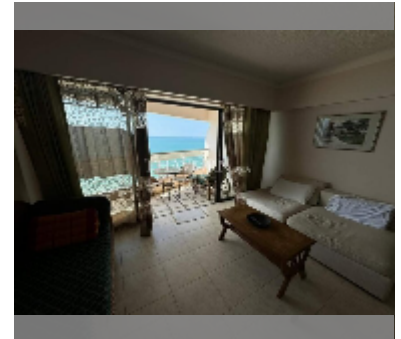

Condo for sale studio 46 m² in Metro Jomtien Condotel, Pattaya

฿ 2,940,000

UNIT PARAMETERS:

UID	FS-242288
quota	foreign quota
type	studio
size	46m²
floor	25
view	sea view
quality	fair
equipment: furniture, air conditioner, television, refrigerator	

PROJECT PARAMETERS:

district	Jomtien
buildings	2
floors	42
built in	1988
maintenance	฿ 13,800/year

FACILITIES:

General information: highrise, meters to beach: 50, minutes to beach: 1, open parking, multy-level parking.

Swimming pool: swimming pool, kids pool.

Chill zone: chill zone, garden.

Health zone: gym.

Other: reception, lobby, CCTV, security, minimart.