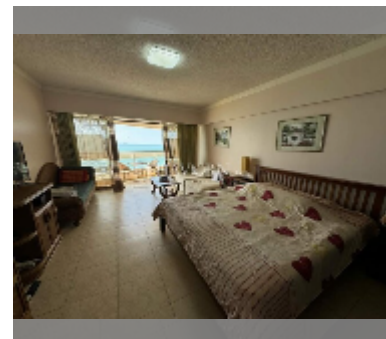

Condo for sale studio 46 m² in Metro Jomtien Condotel, Pattaya

฿ 2,940,000

UNIT PARAMETERS:

UID	FS-242288
quota	foreign quota
type	studio
size	46m²
floor	25
view	sea view
quality	fair
equipment: furniture, air conditioner, television, refrigerator	

PROJECT PARAMETERS:

district	Jomtien
buildings	2
floors	42
built in	1988
maintenance	฿ 13,800/year

FACILITIES:

General information: highrise, meters to beach: 50, minutes to beach: 1, open parking, multy-level parking.

Swimming pool: swimming pool, kids pool.

Chill zone: chill zone, garden.

Health zone: gym.

Other: reception, lobby, CCTV, security, minimart.