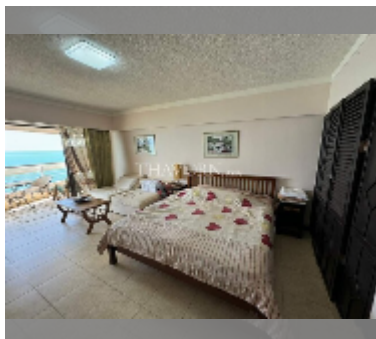

Condo for sale studio 46 m² in Metro Jomtien Condotel, Pattaya

฿ 2,940,000

UNIT PARAMETERS:

UID	FS-242288
quota	foreign quota
type	studio
size	46m²
floor	25
view	sea view
quality	fair
equipment: furniture, air conditioner, television, refrigerator	

PROJECT PARAMETERS:

district	Jomtien
buildings	2
floors	42
built in	1988
maintenance	฿ 13,800/year

FACILITIES:

General information: highrise, meters to beach: 50, minutes to beach: 1, open parking, multy-level parking.

Swimming pool: swimming pool, kids pool.

Chill zone: chill zone, garden.

Health zone: gym.

Other: reception, lobby, CCTV, security, minimart.