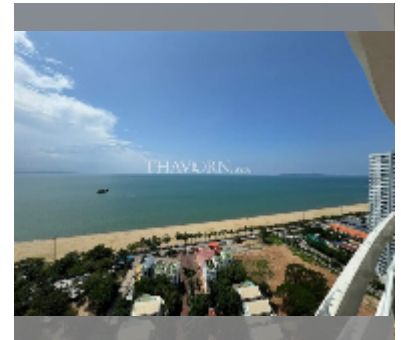

Condo for sale studio 46 m² in Metro Jomtien Condotel, Pattaya

฿ 2,940,000

UNIT PARAMETERS:

UID	FS-242288
quota	foreign quota
type	studio
size	46m²
floor	25
view	sea view
quality	fair
equipment: furniture, air conditioner, television, refrigerator	

PROJECT PARAMETERS:

district	Jomtien
buildings	2
floors	42
built in	1988
maintenance	฿ 13,800/year

FACILITIES:

General information: highrise, meters to beach: 50, minutes to beach: 1, open parking, multy-level parking.

Swimming pool: swimming pool, kids pool.

Chill zone: chill zone, garden.

Health zone: gym.

Other: reception, lobby, CCTV, security, minimart.