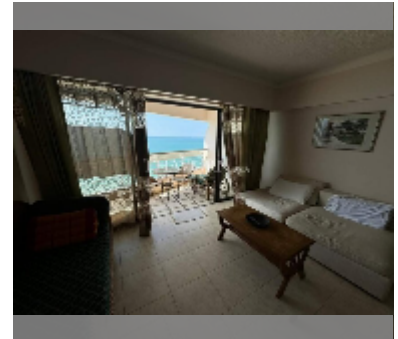

Condo for sale studio 46 m² in Metro Jomtien Condotel, Pattaya

฿ 2,940,000

UNIT PARAMETERS:

UID	FS-242288
quota	foreign quota
type	studio
size	46m²
floor	25
view	sea view
quality	fair
equipment: furniture, air conditioner, television, refrigerator	

PROJECT PARAMETERS:

district	Jomtien
buildings	2
floors	42
built in	1988
maintenance	฿ 13,800/year

FACILITIES:

General information: highrise, meters to beach: 50, minutes to beach: 1, open parking, multy-level parking.

Swimming pool: swimming pool, kids pool.

Chill zone: chill zone, garden.

Health zone: gym.

Other: reception, lobby, CCTV, security, minimart.