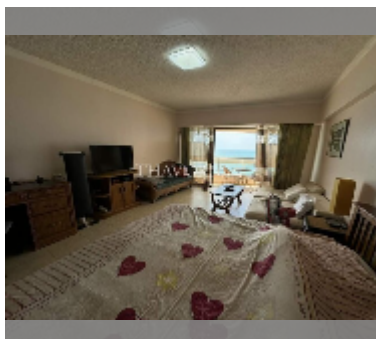

Condo for sale studio 46 m² in Metro Jomtien Condotel, Pattaya

฿ 2,940,000

UNIT PARAMETERS:

UID	FS-242288
quota	foreign quota
type	studio
size	46m²
floor	25
view	sea view
quality	fair
equipment: furniture, air conditioner, television, refrigerator	

PROJECT PARAMETERS:

district	Jomtien
buildings	2
floors	42
built in	1988
maintenance	฿ 13,800/year

FACILITIES:

General information: highrise, meters to beach: 50, minutes to beach: 1, open parking, multy-level parking.

Swimming pool: swimming pool, kids pool.

Chill zone: chill zone, garden.

Health zone: gym.

Other: reception, lobby, CCTV, security, minimart.