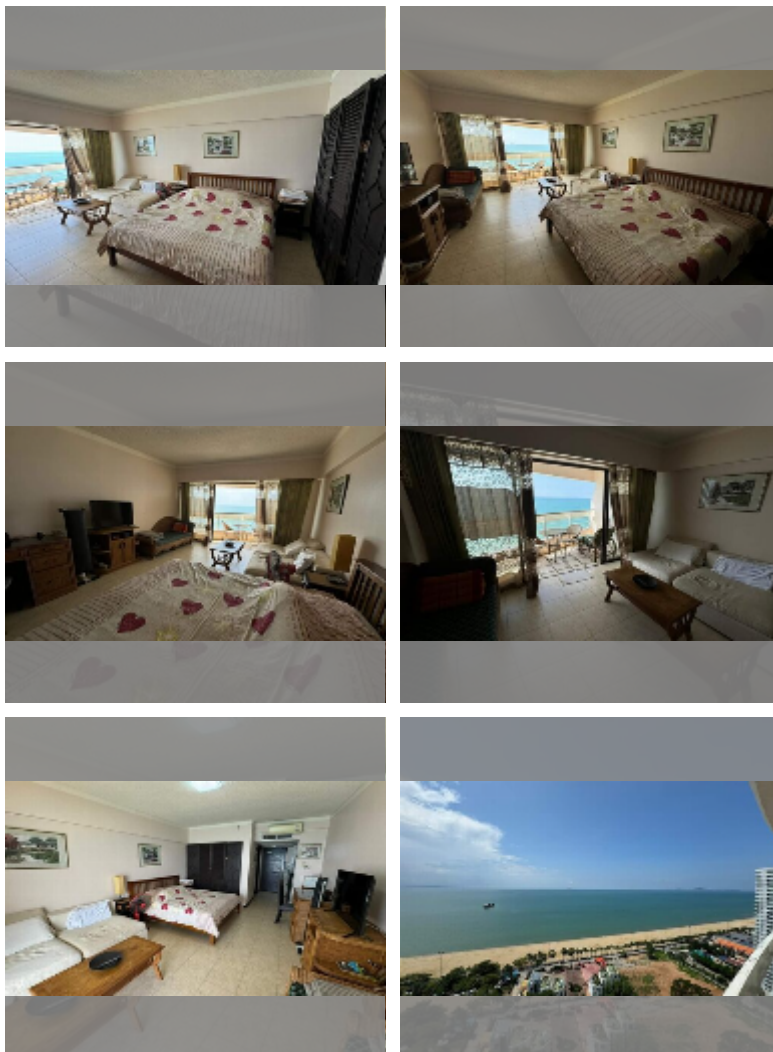

Condo for sale studio 46 m² in Metro Jomtien Condotel, Pattaya

฿ 2,870,000

UNIT PARAMETERS:

UID	FS-242288
quota	foreign quota
type	studio
size	46m²
floor	25
view	sea view
quality	fair
equipment: furniture, air conditioner, television, refrigerator	

PROJECT PARAMETERS:

district	Jomtien
buildings	2
floors	42
built in	1988
maintenance	฿ 13,800/year

FACILITIES:

General information: highrise, meters to beach: 50, minutes to beach: 1, open parking, multy-level parking.

Swimming pool: swimming pool, kids pool.

Chill zone: chill zone, garden.

Health zone: gym.

Other: reception, lobby, CCTV, security, minimart.