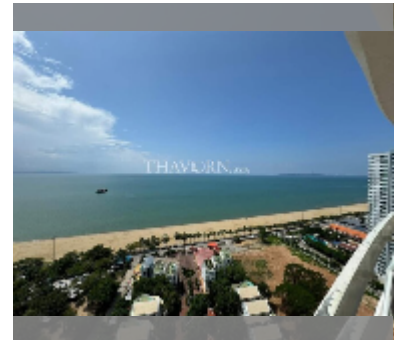

Condo for sale studio 46 m² in Metro Jomtien Condotel, Pattaya

฿ 2,940,000

UNIT PARAMETERS:

UID	FS-242288
quota	foreign quota
type	studio
size	46m²
floor	25
view	sea view
quality	fair
equipment: furniture, air conditioner, television, refrigerator	

PROJECT PARAMETERS:

district	Jomtien
buildings	2
floors	42
built in	1988
maintenance	฿ 13,800/year

FACILITIES:

General information: highrise, meters to beach: 50, minutes to beach: 1, open parking, multy-level parking.

Swimming pool: swimming pool, kids pool.

Chill zone: chill zone, garden.

Health zone: gym.

Other: reception, lobby, CCTV, security, minimart.