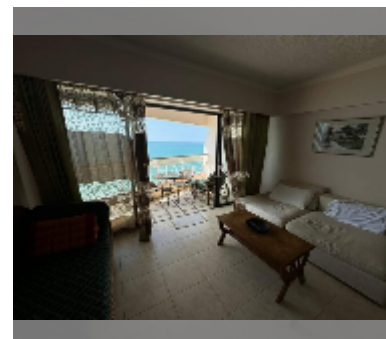

Condo for sale studio 46 m² in Metro Jomtien Condotel, Pattaya

฿ 2,940,000

UNIT PARAMETERS:

UID	FS-242288
quota	foreign quota
type	studio
size	46m²
floor	25
view	sea view
quality	fair
equipment: furniture, air conditioner, television, refrigerator	

PROJECT PARAMETERS:

district	Jomtien
buildings	2
floors	42
built in	1988
maintenance	฿ 13,800/year

FACILITIES:

General information: highrise, meters to beach: 50, minutes to beach: 1, open parking, multy-level parking.

Swimming pool: swimming pool, kids pool.

Chill zone: chill zone, garden.

Health zone: gym.

Other: reception, lobby, CCTV, security, minimart.