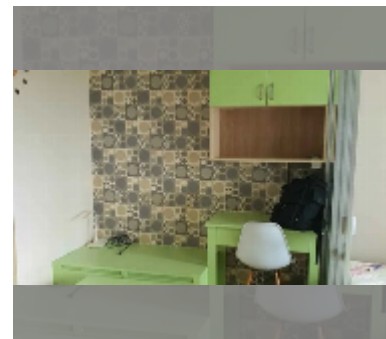

Condo for sale 1 bedroom 27 m² in Lumpini Ville Naklua - Wongamat, Pattaya

฿ 1,890,000

UNIT PARAMETERS:

UID	FS-242282
quota	thai quota
type	1 bedroom
size	27m²
floor	14
view	sea view
quality	fair
equipment: furniture, air conditioner, television, refrigerator	

PROJECT PARAMETERS:

district	Wongamat
buildings	3
floors	30
built in	2014
maintenance	฿ 8,100/year

FACILITIES:

General information: highrise, multy-level parking, covered parking.

Swimming pool: swimming pool.

Chill zone: chill zone, garden.

Health zone: gym.

Other: reception, lobby, clubhouse, kids playgarden, CCTV, security, laundry.