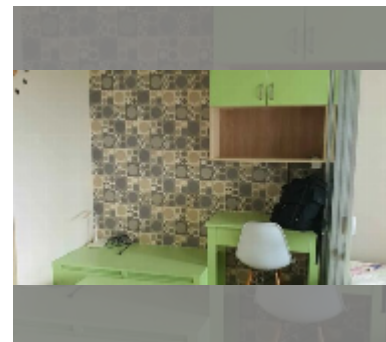

Condo for sale 1 bedroom 27 m² in Lumpini Ville Naklua - Wongamat, Pattaya

฿ 1,890,000

UNIT PARAMETERS:

UID	FS-242282
quota	thai quota
type	1 bedroom
size	27m²
floor	14
view	sea view
quality	fair
equipment: furniture, air conditioner, television, refrigerator	

PROJECT PARAMETERS:

district	Wongamat
buildings	3
floors	30
built in	2014
maintenance	฿ 8,100/year

FACILITIES:

General information: highrise, multy-level parking, covered parking.

Swimming pool: swimming pool.

Chill zone: chill zone, garden.

Health zone: gym.

Other: reception, lobby, clubhouse, kids playgarden, CCTV, security, laundry.