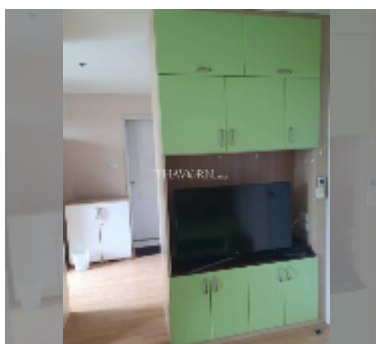

Condo for sale 1 bedroom 27 m² in Lumpini Ville Naklua - Wongamat, Pattaya

฿ 1,890,000

UNIT PARAMETERS:

UID	FS-242282
quota	thai quota
type	1 bedroom
size	27m²
floor	14
view	sea view
quality	fair
equipment: furniture, air conditioner, television, refrigerator	

PROJECT PARAMETERS:

district	Wongamat
buildings	3
floors	30
built in	2014
maintenance	฿ 8,100/year

FACILITIES:

General information: highrise, multy-level parking, covered parking.

Swimming pool: swimming pool.

Chill zone: chill zone, garden.

Health zone: gym.

Other: reception, lobby, clubhouse, kids playgarden, CCTV, security, laundry.