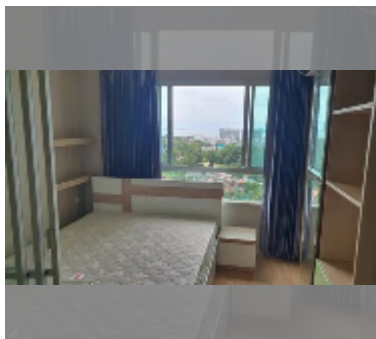

Condo for sale 1 bedroom 27 m² in Lumpini Ville Naklua - Wongamat, Pattaya

฿ 1,890,000

UNIT PARAMETERS:

UID	FS-242282
quota	thai quota
type	1 bedroom
size	27m²
floor	14
view	sea view
quality	fair
equipment: furniture, air conditioner, television, refrigerator	

PROJECT PARAMETERS:

district	Wongamat
buildings	3
floors	30
built in	2014
maintenance	฿ 8,100/year

FACILITIES:

General information: highrise, multy-level parking, covered parking.

Swimming pool: swimming pool.

Chill zone: chill zone, garden.

Health zone: gym.

Other: reception, lobby, clubhouse, kids playgarden, CCTV, security, laundry.