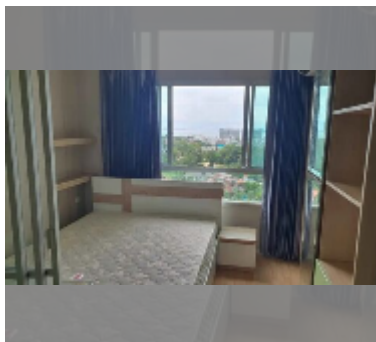

Condo for sale 1 bedroom 27 m² in Lumpini Ville Naklua - Wongamat, Pattaya

฿ 1,890,000

UNIT PARAMETERS:

UID	FS-242282
quota	thai quota
type	1 bedroom
size	27m²
floor	14
view	sea view
quality	fair
equipment: furniture, air conditioner, television, refrigerator	

PROJECT PARAMETERS:

district	Wongamat
buildings	3
floors	30
built in	2014
maintenance	฿ 8,100/year

FACILITIES:

General information: highrise, multy-level parking, covered parking.

Swimming pool: swimming pool.

Chill zone: chill zone, garden.

Health zone: gym.

Other: reception, lobby, clubhouse, kids playgarden, CCTV, security, laundry.