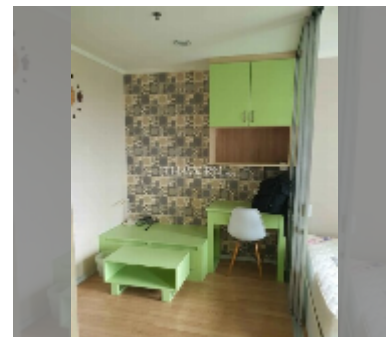

Condo for sale 1 bedroom 27 m² in Lumpini Ville Naklua - Wongamat, Pattaya

฿ 1,890,000

UNIT PARAMETERS:

UID	FS-242282
quota	thai quota
type	1 bedroom
size	27m²
floor	14
view	sea view
quality	fair
equipment: furniture, air conditioner, television, refrigerator	

PROJECT PARAMETERS:

district	Wongamat
buildings	3
floors	30
built in	2014
maintenance	฿ 8,100/year

FACILITIES:

General information: highrise, multy-level parking, covered parking.

Swimming pool: swimming pool.

Chill zone: chill zone, garden.

Health zone: gym.

Other: reception, lobby, clubhouse, kids playgarden, CCTV, security, laundry.