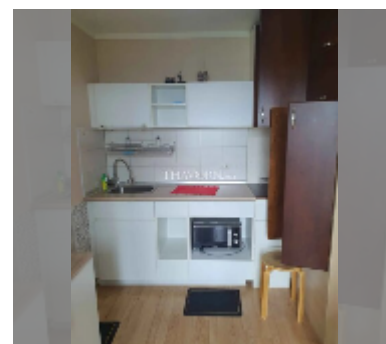

Condo for sale 1 bedroom 27 m² in Lumpini Ville Naklua - Wongamat, Pattaya

฿ 1,890,000

UNIT PARAMETERS:

UID	FS-242282
quota	thai quota
type	1 bedroom
size	27m²
floor	14
view	sea view
quality	fair
equipment: furniture, air conditioner, television, refrigerator	

PROJECT PARAMETERS:

district	Wongamat
buildings	3
floors	30
built in	2014
maintenance	฿ 8,100/year

FACILITIES:

General information: highrise, multy-level parking, covered parking.

Swimming pool: swimming pool.

Chill zone: chill zone, garden.

Health zone: gym.

Other: reception, lobby, clubhouse, kids playgarden, CCTV, security, laundry.