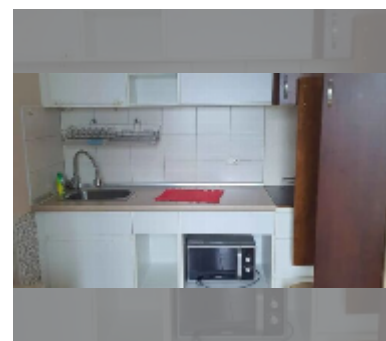

Condo for sale 1 bedroom 27 m² in Lumpini Ville Naklua - Wongamat, Pattaya

฿ 1,890,000

UNIT PARAMETERS:

UID	FS-242282
quota	thai quota
type	1 bedroom
size	27m²
floor	14
view	sea view
quality	fair
equipment: furniture, air conditioner, television, refrigerator	

PROJECT PARAMETERS:

district	Wongamat
buildings	3
floors	30
built in	2014
maintenance	฿ 8,100/year

FACILITIES:

General information: highrise, multy-level parking, covered parking.

Swimming pool: swimming pool.

Chill zone: chill zone, garden.

Health zone: gym.

Other: reception, lobby, clubhouse, kids playgarden, CCTV, security, laundry.