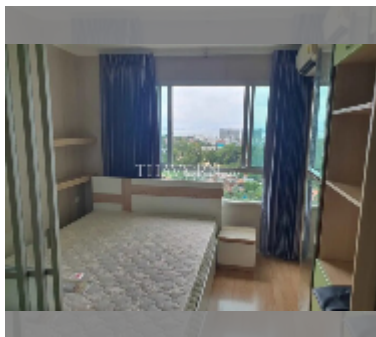

Condo for sale 1 bedroom 27 m² in Lumpini Ville Naklua - Wongamat, Pattaya

฿ 1,890,000

UNIT PARAMETERS:

UID	FS-242282
quota	thai quota
type	1 bedroom
size	27m²
floor	14
view	sea view
quality	fair
equipment: furniture, air conditioner, television, refrigerator	

PROJECT PARAMETERS:

district	Wongamat
buildings	3
floors	30
built in	2014
maintenance	฿ 8,100/year

FACILITIES:

General information: highrise, multy-level parking, covered parking.

Swimming pool: swimming pool.

Chill zone: chill zone, garden.

Health zone: gym.

Other: reception, lobby, clubhouse, kids playgarden, CCTV, security, laundry.