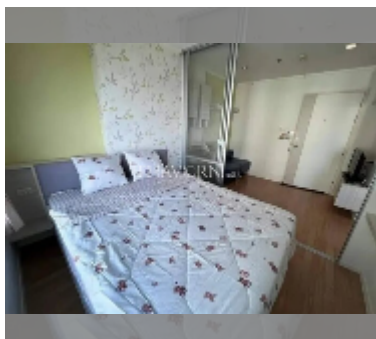

Condo for sale 1 bedroom 23 m² in Lumpini Ville Naklua - Wongamat, Pattaya

฿ 1,580,000

UNIT PARAMETERS:

UID	FS-242281
quota	thai quota
type	1 bedroom
size	23m²
floor	12
view	sea view
quality	good
equipment: furniture, air conditioner, television, refrigerator	

PROJECT PARAMETERS:

district	Wongamat
buildings	3
floors	30
built in	2014
maintenance	฿ 6,900/year

FACILITIES:

General information: highrise, multy-level parking, covered parking.

Swimming pool: swimming pool.

Chill zone: chill zone, garden.

Health zone: gym.

Other: reception, lobby, clubhouse, kids playgarden, CCTV, security, laundry.