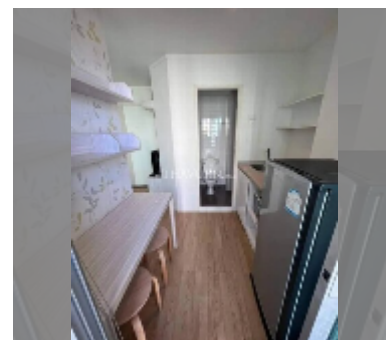

Condo for sale 1 bedroom 23 m² in Lumpini Ville Naklua - Wongamat, Pattaya

฿ 1,580,000

UNIT PARAMETERS:

UID	FS-242281
quota	thai quota
type	1 bedroom
size	23m²
floor	12
view	sea view
quality	good
equipment: furniture, air conditioner, television, refrigerator	

PROJECT PARAMETERS:

district	Wongamat
buildings	3
floors	30
built in	2014
maintenance	฿ 6,900/year

FACILITIES:

General information: highrise, multy-level parking, covered parking.

Swimming pool: swimming pool.

Chill zone: chill zone, garden.

Health zone: gym.

Other: reception, lobby, clubhouse, kids playgarden, CCTV, security, laundry.