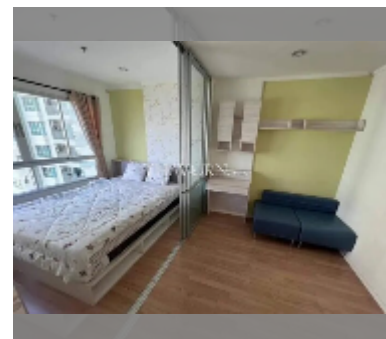

Condo for sale 1 bedroom 23 m² in Lumpini Ville Naklua - Wongamat, Pattaya

฿ 1,580,000

UNIT PARAMETERS:

UID	FS-242281
quota	thai quota
type	1 bedroom
size	23m²
floor	12
view	sea view
quality	good
equipment: furniture, air conditioner, television, refrigerator	

PROJECT PARAMETERS:

district	Wongamat
buildings	3
floors	30
built in	2014
maintenance	฿ 6,900/year

FACILITIES:

General information: highrise, multy-level parking, covered parking.

Swimming pool: swimming pool.

Chill zone: chill zone, garden.

Health zone: gym.

Other: reception, lobby, clubhouse, kids playgarden, CCTV, security, laundry.