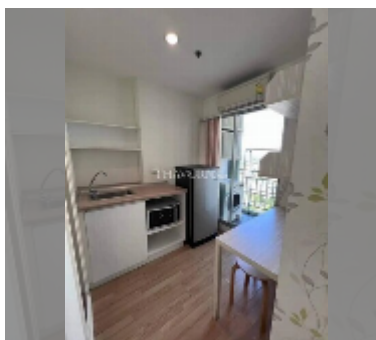

Condo for sale 1 bedroom 23 m² in Lumpini Ville Naklua - Wongamat, Pattaya

฿ 1,580,000

UNIT PARAMETERS:

UID	FS-242281
quota	thai quota
type	1 bedroom
size	23m²
floor	12
view	sea view
quality	good
equipment: furniture, air conditioner, television, refrigerator	

PROJECT PARAMETERS:

district	Wongamat
buildings	3
floors	30
built in	2014
maintenance	฿ 6,900/year

FACILITIES:

General information: highrise, multy-level parking, covered parking.

Swimming pool: swimming pool.

Chill zone: chill zone, garden.

Health zone: gym.

Other: reception, lobby, clubhouse, kids playgarden, CCTV, security, laundry.