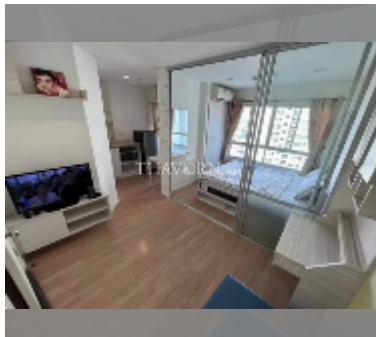

Condo for sale 1 bedroom 23 m² in Lumpini Ville Naklua - Wongamat, Pattaya

฿ 1,580,000

UNIT PARAMETERS:

UID	FS-242281
quota	thai quota
type	1 bedroom
size	23m²
floor	12
view	sea view
quality	good
equipment: furniture, air conditioner, television, refrigerator	

PROJECT PARAMETERS:

district	Wongamat
buildings	3
floors	30
built in	2014
maintenance	฿ 6,900/year

FACILITIES:

General information: highrise, multy-level parking, covered parking.

Swimming pool: swimming pool.

Chill zone: chill zone, garden.

Health zone: gym.

Other: reception, lobby, clubhouse, kids playgarden, CCTV, security, laundry.