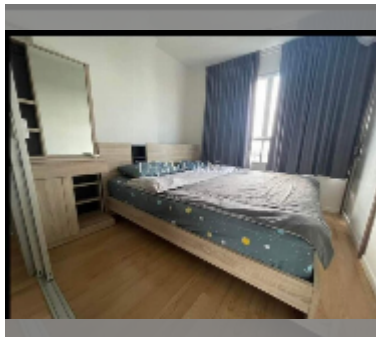

Продается квартира 1 спальня 27 м² в ЖК Lumpini Ville Naklua - Wongamat, Паттайя

฿ 1 680 000

ПАРАМЕТРЫ ОБЪЕКТА:

UID	FS-242280
квота	тайская квота
тип	1 спальня
площадь	27м²
этаж	10
вид	частичный вид на море
состояние объекта	нормальное
комплектация: мебель, кондиционер, телевизор, холодильник	

О ЖИЛОМ КОМПЛЕКСЕ (ДОМЕ):

район	Вонгамат
зданий	3
этажность	30
год сдачи	2014
обслуживание	฿ 8 100/год

УДОБСТВА:

Общие сведения: высотка, многоуровневая парковка, крытая парковка.

Бассейн: бассейн.

Зона отдыха: зона отдыха, сад.

Секция здоровья: тренажерный зал.

Другое: рецепция, лобби, клубный дом, детская площадка, видеонаблюдение, охрана, прачечная.