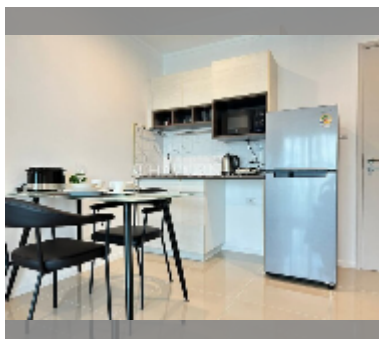

Condo for sale 1 bedroom 49 m² in Lumpini Park Beach Jomtien, Pattaya

฿ 3,870,000

UNIT PARAMETERS:

UID	FS-242279
quota	thai quota
type	1 bedroom
size	49m²
floor	12
view	sea view
quality	good
equipment: furniture, air conditioner, television, refrigerator	

PROJECT PARAMETERS:

district	Jomtien
buildings	3
floors	30
built in	2013
maintenance	฿ 23,520/year

FACILITIES:

General information: highrise, meters to beach: 50, minutes to beach: 1, open parking, multy-level parking.

Swimming pool: swimming pool, kids pool, rooftop pool, jacuzzi.

Chill zone: chill zone, garden, rooftop chillout.

Health zone: gym, sauna.

Other: reception, clubhouse, meeting room, games room, kids playgarden, CCTV, security.