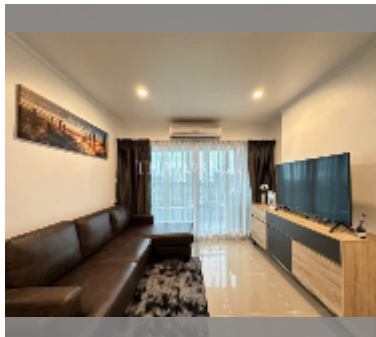

Condo for sale 1 bedroom 49 m² in Lumpini Park Beach Jomtien, Pattaya

฿ 3,870,000

UNIT PARAMETERS:

UID	FS-242279
quota	thai quota
type	1 bedroom
size	49m²
floor	12
view	sea view
quality	good
equipment: furniture, air conditioner, television, refrigerator	

PROJECT PARAMETERS:

district	Jomtien
buildings	3
floors	30
built in	2013
maintenance	฿ 23,520/year

FACILITIES:

General information: highrise, meters to beach: 50, minutes to beach: 1, open parking, multy-level parking.

Swimming pool: swimming pool, kids pool, rooftop pool, jacuzzi.

Chill zone: chill zone, garden, rooftop chillout.

Health zone: gym, sauna.

Other: reception, clubhouse, meeting room, games room, kids playgarden, CCTV, security.