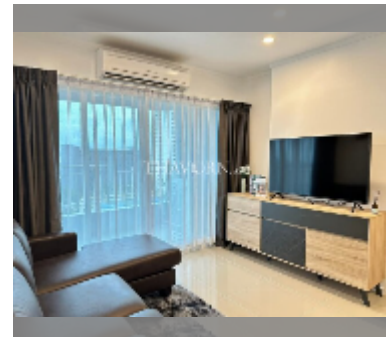

Condo for sale 1 bedroom 49 m² in Lumpini Park Beach Jomtien, Pattaya

฿ 3,870,000

UNIT PARAMETERS:

UID	FS-242279
quota	thai quota
type	1 bedroom
size	49m²
floor	12
view	sea view
quality	good
equipment: furniture, air conditioner, television, refrigerator	

PROJECT PARAMETERS:

district	Jomtien
buildings	3
floors	30
built in	2013
maintenance	฿ 23,520/year

FACILITIES:

General information: highrise, meters to beach: 50, minutes to beach: 1, open parking, multy-level parking.

Swimming pool: swimming pool, kids pool, rooftop pool, jacuzzi.

Chill zone: chill zone, garden, rooftop chillout.

Health zone: gym, sauna.

Other: reception, clubhouse, meeting room, games room, kids playgarden, CCTV, security.