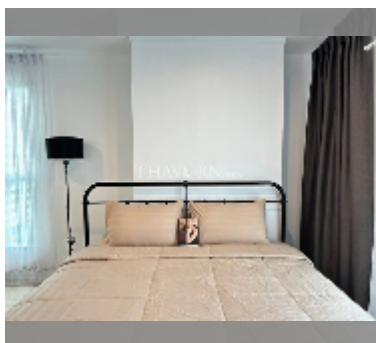

Condo for sale 1 bedroom 49 m² in Lumpini Park Beach Jomtien, Pattaya

฿ 3,870,000

UNIT PARAMETERS:

UID	FS-242279
quota	thai quota
type	1 bedroom
size	49m²
floor	12
view	sea view
quality	good
equipment: furniture, air conditioner, television, refrigerator	

PROJECT PARAMETERS:

district	Jomtien
buildings	3
floors	30
built in	2013
maintenance	฿ 23,520/year

FACILITIES:

General information: highrise, meters to beach: 50, minutes to beach: 1, open parking, multy-level parking.

Swimming pool: swimming pool, kids pool, rooftop pool, jacuzzi.

Chill zone: chill zone, garden, rooftop chillout.

Health zone: gym, sauna.

Other: reception, clubhouse, meeting room, games room, kids playgarden, CCTV, security.