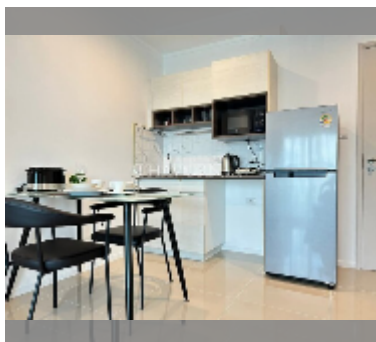

Condo for sale 1 bedroom 49 m² in Lumpini Park Beach Jomtien, Pattaya

฿ 3,870,000

UNIT PARAMETERS:

UID	FS-242279
quota	thai quota
type	1 bedroom
size	49m²
floor	12
view	sea view
quality	good
equipment: furniture, air conditioner, television, refrigerator	

PROJECT PARAMETERS:

district	Jomtien
buildings	3
floors	30
built in	2013
maintenance	฿ 23,520/year

FACILITIES:

General information: highrise, meters to beach: 50, minutes to beach: 1, open parking, multy-level parking.

Swimming pool: swimming pool, kids pool, rooftop pool, jacuzzi.

Chill zone: chill zone, garden, rooftop chillout.

Health zone: gym, sauna.

Other: reception, clubhouse, meeting room, games room, kids playgarden, CCTV, security.