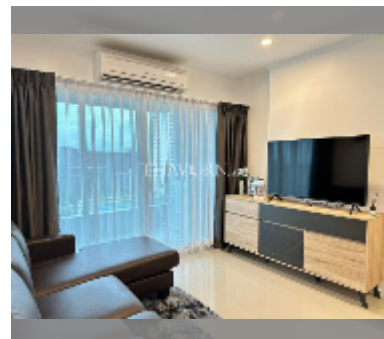

Condo for sale 1 bedroom 49 m² in Lumpini Park Beach Jomtien, Pattaya

฿ 3,870,000

UNIT PARAMETERS:

UID	FS-242279
quota	thai quota
type	1 bedroom
size	49m²
floor	12
view	sea view
quality	good
equipment: furniture, air conditioner, television, refrigerator	

PROJECT PARAMETERS:

district	Jomtien
buildings	3
floors	30
built in	2013
maintenance	฿ 23,520/year

FACILITIES:

General information: highrise, meters to beach: 50, minutes to beach: 1, open parking, multy-level parking.

Swimming pool: swimming pool, kids pool, rooftop pool, jacuzzi.

Chill zone: chill zone, garden, rooftop chillout.

Health zone: gym, sauna.

Other: reception, clubhouse, meeting room, games room, kids playgarden, CCTV, security.