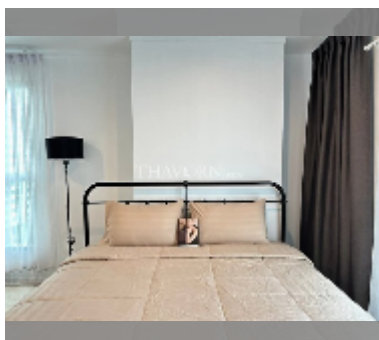

Condo for sale 1 bedroom 49 m² in Lumpini Park Beach Jomtien, Pattaya

฿ 3,870,000

UNIT PARAMETERS:

UID	FS-242279
quota	thai quota
type	1 bedroom
size	49m²
floor	12
view	sea view
quality	good
equipment: furniture, air conditioner, television, refrigerator	

PROJECT PARAMETERS:

district	Jomtien
buildings	3
floors	30
built in	2013
maintenance	฿ 23,520/year

FACILITIES:

General information: highrise, meters to beach: 50, minutes to beach: 1, open parking, multy-level parking.

Swimming pool: swimming pool, kids pool, rooftop pool, jacuzzi.

Chill zone: chill zone, garden, rooftop chillout.

Health zone: gym, sauna.

Other: reception, clubhouse, meeting room, games room, kids playgarden, CCTV, security.