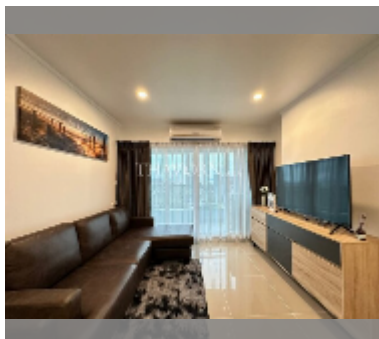

Condo for sale 1 bedroom 49 m² in Lumpini Park Beach Jomtien, Pattaya

฿ 3,870,000

UNIT PARAMETERS:

UID	FS-242279
quota	thai quota
type	1 bedroom
size	49m²
floor	12
view	sea view
quality	good
equipment: furniture, air conditioner, television, refrigerator	

PROJECT PARAMETERS:

district	Jomtien
buildings	3
floors	30
built in	2013
maintenance	฿ 23,520/year

FACILITIES:

General information: highrise, meters to beach: 50, minutes to beach: 1, open parking, multy-level parking.

Swimming pool: swimming pool, kids pool, rooftop pool, jacuzzi.

Chill zone: chill zone, garden, rooftop chillout.

Health zone: gym, sauna.

Other: reception, clubhouse, meeting room, games room, kids playgarden, CCTV, security.