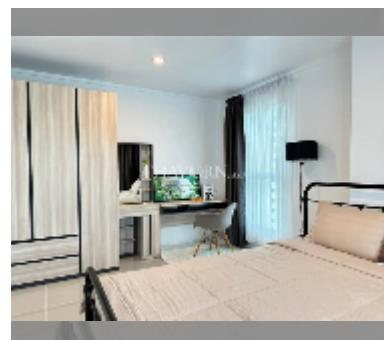

Condo for sale 1 bedroom 49 m² in Lumpini Park Beach Jomtien, Pattaya

฿ 3,870,000

UNIT PARAMETERS:

UID	FS-242279
quota	thai quota
type	1 bedroom
size	49m²
floor	12
view	sea view
quality	good
equipment: furniture, air conditioner, television, refrigerator	

PROJECT PARAMETERS:

district	Jomtien
buildings	3
floors	30
built in	2013
maintenance	฿ 23,520/year

FACILITIES:

General information: highrise, meters to beach: 50, minutes to beach: 1, open parking, multy-level parking.

Swimming pool: swimming pool, kids pool, rooftop pool, jacuzzi.

Chill zone: chill zone, garden, rooftop chillout.

Health zone: gym, sauna.

Other: reception, clubhouse, meeting room, games room, kids playgarden, CCTV, security.