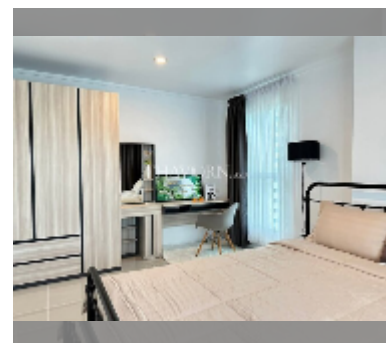

Condo for sale 1 bedroom 49 m² in Lumpini Park Beach Jomtien, Pattaya

฿ 3,870,000

UNIT PARAMETERS:

UID	FS-242279
quota	thai quota
type	1 bedroom
size	49m²
floor	12
view	sea view
quality	good
equipment: furniture, air conditioner, television, refrigerator	

PROJECT PARAMETERS:

district	Jomtien
buildings	3
floors	30
built in	2013
maintenance	฿ 23,520/year

FACILITIES:

General information: highrise, meters to beach: 50, minutes to beach: 1, open parking, multy-level parking.

Swimming pool: swimming pool, kids pool, rooftop pool, jacuzzi.

Chill zone: chill zone, garden, rooftop chillout.

Health zone: gym, sauna.

Other: reception, clubhouse, meeting room, games room, kids playgarden, CCTV, security.