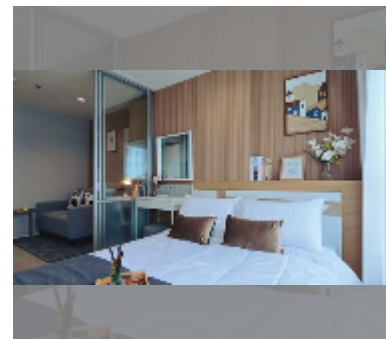

Condo for sale 1 bedroom 26 m² in Lumpini Park Beach Jomtien, Pattaya

฿ 1,730,000

UNIT PARAMETERS:

UID	FS-242277
quota	thai quota
type	1 bedroom
size	26m²
floor	14
view	sea view
quality	good
equipment: furniture, air conditioner, television, refrigerator	

PROJECT PARAMETERS:

district	Jomtien
buildings	3
floors	30
built in	2013
maintenance	B 12,480/year

FACILITIES:

General information: highrise, meters to beach: 50, minutes to beach: 1, open parking, multy-level parking.

Swimming pool: swimming pool, kids pool, rooftop pool, jacuzzi.

Chill zone: chill zone, garden, rooftop chillout.

Health zone: gym, sauna.

Other: reception, clubhouse, meeting room, games room, kids playgarden, CCTV, security.