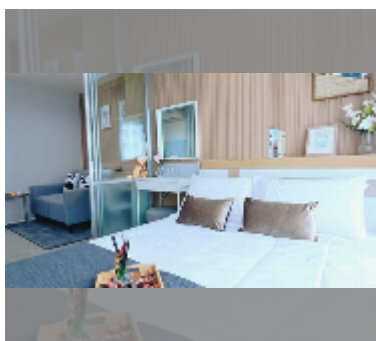

Condo for sale 1 bedroom 26 m² in Lumpini Park Beach Jomtien, Pattaya

฿ 1,730,000

UNIT PARAMETERS:

UID	FS-242277
quota	thai quota
type	1 bedroom
size	26m²
floor	14
view	sea view
quality	good
equipment: furniture, air conditioner, television, refrigerator	

PROJECT PARAMETERS:

district	Jomtien
buildings	3
floors	30
built in	2013
maintenance	B 12,480/year

FACILITIES:

General information: highrise, meters to beach: 50, minutes to beach: 1, open parking, multy-level parking.

Swimming pool: swimming pool, kids pool, rooftop pool, jacuzzi.

Chill zone: chill zone, garden, rooftop chillout.

Health zone: gym, sauna.

Other: reception, clubhouse, meeting room, games room, kids playgarden, CCTV, security.