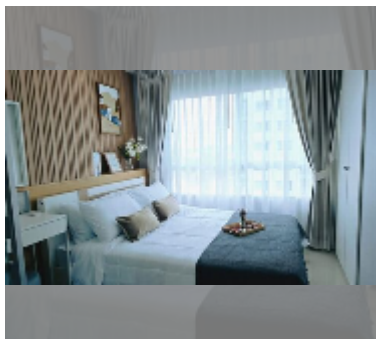

Condo for sale 1 bedroom 26 m² in Lumpini Park Beach Jomtien, Pattaya

฿ 1,730,000

UNIT PARAMETERS:

UID	FS-242277
quota	thai quota
type	1 bedroom
size	26m²
floor	14
view	sea view
quality	good
equipment: furniture, air conditioner, television, refrigerator	

PROJECT PARAMETERS:

district	Jomtien
buildings	3
floors	30
built in	2013
maintenance	B 12,480/year

FACILITIES:

General information: highrise, meters to beach: 50, minutes to beach: 1, open parking, multy-level parking.

Swimming pool: swimming pool, kids pool, rooftop pool, jacuzzi.

Chill zone: chill zone, garden, rooftop chillout.

Health zone: gym, sauna.

Other: reception, clubhouse, meeting room, games room, kids playgarden, CCTV, security.