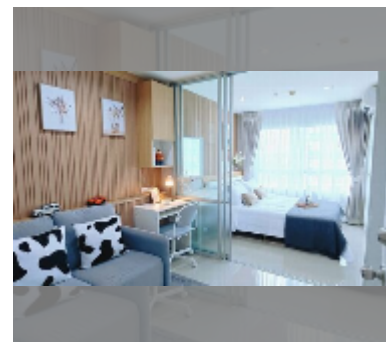

Condo for sale 1 bedroom 26 m² in Lumpini Park Beach Jomtien, Pattaya

฿ 1,730,000

UNIT PARAMETERS:

UID	FS-242277
quota	thai quota
type	1 bedroom
size	26m²
floor	14
view	sea view
quality	good
equipment: furniture, air conditioner, television, refrigerator	

PROJECT PARAMETERS:

district	Jomtien
buildings	3
floors	30
built in	2013
maintenance	B 12,480/year

FACILITIES:

General information: highrise, meters to beach: 50, minutes to beach: 1, open parking, multy-level parking.

Swimming pool: swimming pool, kids pool, rooftop pool, jacuzzi.

Chill zone: chill zone, garden, rooftop chillout.

Health zone: gym, sauna.

Other: reception, clubhouse, meeting room, games room, kids playgarden, CCTV, security.