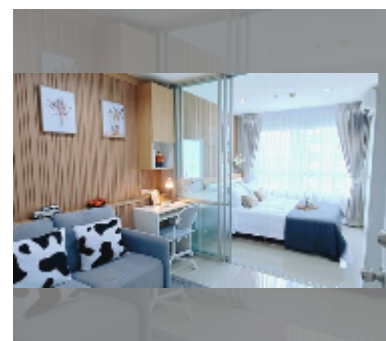

Condo for sale 1 bedroom 26 m² in Lumpini Park Beach Jomtien, Pattaya

฿ 1,730,000

UNIT PARAMETERS:

UID	FS-242277
quota	thai quota
type	1 bedroom
size	26m²
floor	14
view	sea view
quality	good
equipment: furniture, air conditioner, television, refrigerator	

PROJECT PARAMETERS:

district	Jomtien
buildings	3
floors	30
built in	2013
maintenance	B 12,480/year

FACILITIES:

General information: highrise, meters to beach: 50, minutes to beach: 1, open parking, multy-level parking.

Swimming pool: swimming pool, kids pool, rooftop pool, jacuzzi.

Chill zone: chill zone, garden, rooftop chillout.

Health zone: gym, sauna.

Other: reception, clubhouse, meeting room, games room, kids playgarden, CCTV, security.