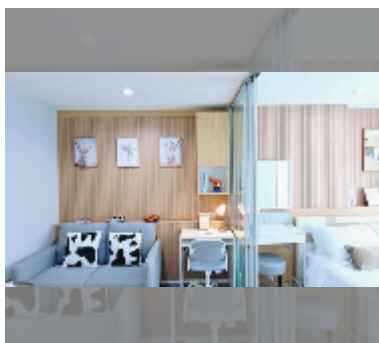

Condo for sale 1 bedroom 26 m² in Lumpini Park Beach Jomtien, Pattaya

฿ 1,730,000

UNIT PARAMETERS:

UID	FS-242277
quota	thai quota
type	1 bedroom
size	26m²
floor	14
view	sea view
quality	good
equipment: furniture, air conditioner, television, refrigerator	

PROJECT PARAMETERS:

district	Jomtien
buildings	3
floors	30
built in	2013
maintenance	B 12,480/year

FACILITIES:

General information: highrise, meters to beach: 50, minutes to beach: 1, open parking, multy-level parking.

Swimming pool: swimming pool, kids pool, rooftop pool, jacuzzi.

Chill zone: chill zone, garden, rooftop chillout.

Health zone: gym, sauna.

Other: reception, clubhouse, meeting room, games room, kids playgarden, CCTV, security.