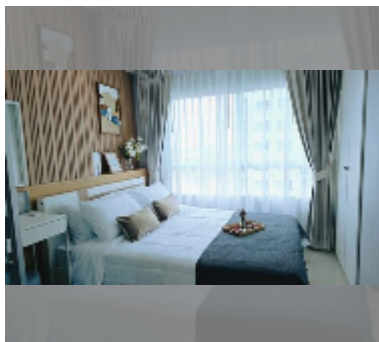

Condo for sale 1 bedroom 26 m² in Lumpini Park Beach Jomtien, Pattaya

฿ 1,730,000

UNIT PARAMETERS:

UID	FS-242277
quota	thai quota
type	1 bedroom
size	26m²
floor	14
view	sea view
quality	good
equipment: furniture, air conditioner, television, refrigerator	

PROJECT PARAMETERS:

district	Jomtien
buildings	3
floors	30
built in	2013
maintenance	B 12,480/year

FACILITIES:

General information: highrise, meters to beach: 50, minutes to beach: 1, open parking, multy-level parking.

Swimming pool: swimming pool, kids pool, rooftop pool, jacuzzi.

Chill zone: chill zone, garden, rooftop chillout.

Health zone: gym, sauna.

Other: reception, clubhouse, meeting room, games room, kids playgarden, CCTV, security.