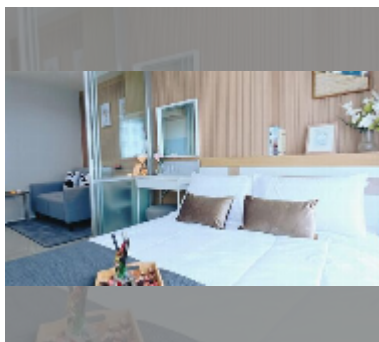

Condo for sale 1 bedroom 26 m² in Lumpini Park Beach Jomtien, Pattaya

฿ 1,730,000

UNIT PARAMETERS:

UID	FS-242277
quota	thai quota
type	1 bedroom
size	26m²
floor	14
view	sea view
quality	good
equipment: furniture, air conditioner, television, refrigerator	

PROJECT PARAMETERS:

district	Jomtien
buildings	3
floors	30
built in	2013
maintenance	B 12,480/year

FACILITIES:

General information: highrise, meters to beach: 50, minutes to beach: 1, open parking, multy-level parking.

Swimming pool: swimming pool, kids pool, rooftop pool, jacuzzi.

Chill zone: chill zone, garden, rooftop chillout.

Health zone: gym, sauna.

Other: reception, clubhouse, meeting room, games room, kids playgarden, CCTV, security.