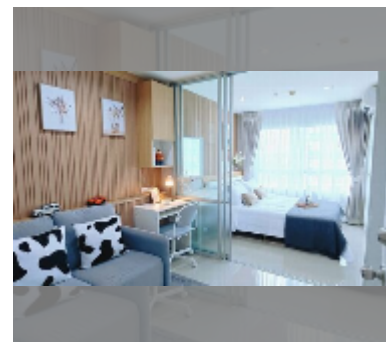

Condo for sale 1 bedroom 26 m² in Lumpini Park Beach Jomtien, Pattaya

฿ 1,730,000

UNIT PARAMETERS:

UID	FS-242277
quota	thai quota
type	1 bedroom
size	26m ²
floor	14
view	sea view
quality	good
equipment: furniture, air conditioner, television, refrigerator	

Swimming pool: swimming pool, kids pool, rooftop pool, jacuzzi.

Chill zone: chill zone, garden, rooftop chillout.

Health zone: gym, sauna.

Other: reception, clubhouse, meeting room, games room, kids playgarden, CCTV, security.