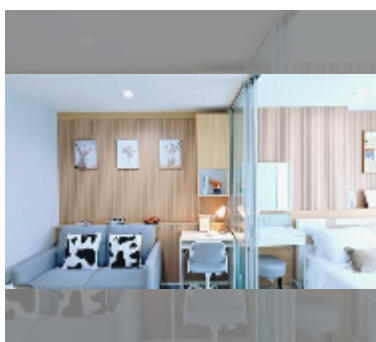

Condo for sale 1 bedroom 26 m² in Lumpini Park Beach Jomtien, Pattaya

฿ 1,730,000

UNIT PARAMETERS:

UID	FS-242277
quota	thai quota
type	1 bedroom
size	26m²
floor	14
view	sea view
quality	good
equipment: furniture, air conditioner, television, refrigerator	

PROJECT PARAMETERS:

district	Jomtien
buildings	3
floors	30
built in	2013
maintenance	B 12,480/year

FACILITIES:

General information: highrise, meters to beach: 50, minutes to beach: 1, open parking, multy-level parking.

Swimming pool: swimming pool, kids pool, rooftop pool, jacuzzi.

Chill zone: chill zone, garden, rooftop chillout.

Health zone: gym, sauna.

Other: reception, clubhouse, meeting room, games room, kids playgarden, CCTV, security.