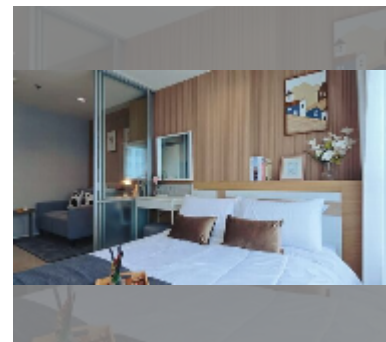

Condo for sale 1 bedroom 26 m² in Lumpini Park Beach Jomtien, Pattaya

฿ 1,730,000

UNIT PARAMETERS:

UID	FS-242277
quota	thai quota
type	1 bedroom
size	26m²
floor	14
view	sea view
quality	good
equipment: furniture, air conditioner, television, refrigerator	

PROJECT PARAMETERS:

district	Jomtien
buildings	3
floors	30
built in	2013
maintenance	B 12,480/year

FACILITIES:

General information: highrise, meters to beach: 50, minutes to beach: 1, open parking, multy-level parking.

Swimming pool: swimming pool, kids pool, rooftop pool, jacuzzi.

Chill zone: chill zone, garden, rooftop chillout.

Health zone: gym, sauna.

Other: reception, clubhouse, meeting room, games room, kids playgarden, CCTV, security.