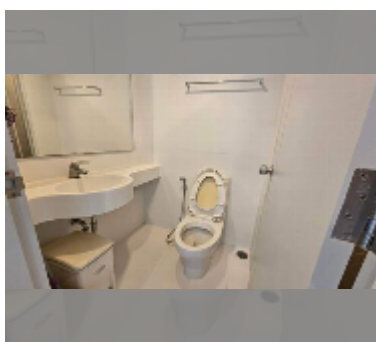

Condo for sale 1 bedroom 32 m² in Lumpini Park Beach Jomtien, Pattaya

฿ 2,420,000

UNIT PARAMETERS:

UID	FS-242275
quota	thai quota
type	1 bedroom
size	32m²
floor	25
view	sea view
quality	good
equipment: furniture, air conditioner, television, refrigerator	

PROJECT PARAMETERS:

district	Jomtien
buildings	3
floors	30
built in	2013
maintenance	฿ 15,360/year

FACILITIES:

General information: highrise, meters to beach: 50, minutes to beach: 1, open parking, multy-level parking.

Swimming pool: swimming pool, kids pool, rooftop pool, jacuzzi.

Chill zone: chill zone, garden, rooftop chillout.

Health zone: gym, sauna.

Other: reception, clubhouse, meeting room, games room, kids playgarden, CCTV, security.