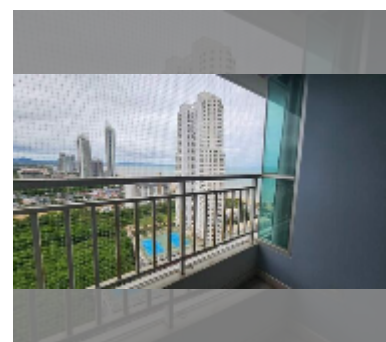

Condo for sale 1 bedroom 32 m² in Lumpini Park Beach Jomtien, Pattaya

฿ 2,420,000

UNIT PARAMETERS:

UID	FS-242275
quota	thai quota
type	1 bedroom
size	32m²
floor	25
view	sea view
quality	good
equipment: furniture, air conditioner, television, refrigerator	

PROJECT PARAMETERS:

district	Jomtien
buildings	3
floors	30
built in	2013
maintenance	฿ 15,360/year

FACILITIES:

General information: highrise, meters to beach: 50, minutes to beach: 1, open parking, multy-level parking.

Swimming pool: swimming pool, kids pool, rooftop pool, jacuzzi.

Chill zone: chill zone, garden, rooftop chillout.

Health zone: gym, sauna.

Other: reception, clubhouse, meeting room, games room, kids playgarden, CCTV, security.