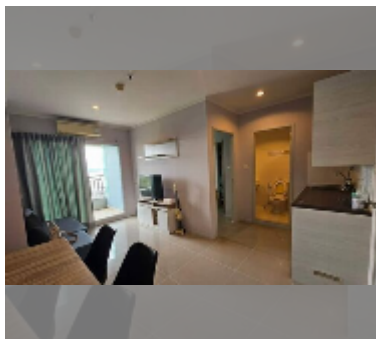

Condo for sale 1 bedroom 32 m² in Lumpini Park Beach Jomtien, Pattaya

฿ 2,420,000

UNIT PARAMETERS:

UID	FS-242275
quota	thai quota
type	1 bedroom
size	32m²
floor	25
view	sea view
quality	good
equipment: furniture, air conditioner, television, refrigerator	

PROJECT PARAMETERS:

district	Jomtien
buildings	3
floors	30
built in	2013
maintenance	฿ 15,360/year

FACILITIES:

General information: highrise, meters to beach: 50, minutes to beach: 1, open parking, multy-level parking.

Swimming pool: swimming pool, kids pool, rooftop pool, jacuzzi.

Chill zone: chill zone, garden, rooftop chillout.

Health zone: gym, sauna.

Other: reception, clubhouse, meeting room, games room, kids playgarden, CCTV, security.