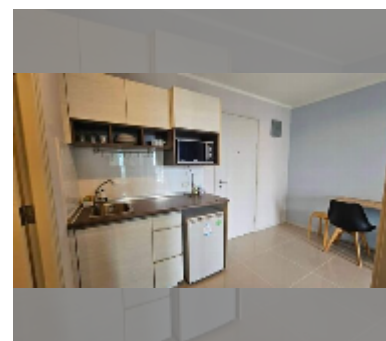

Condo for sale 1 bedroom 32 m² in Lumpini Park Beach Jomtien, Pattaya

฿ 2,420,000

UNIT PARAMETERS:

UID	FS-242275
quota	thai quota
type	1 bedroom
size	32m²
floor	25
view	sea view
quality	good
equipment: furniture, air conditioner, television, refrigerator	

PROJECT PARAMETERS:

district	Jomtien
buildings	3
floors	30
built in	2013
maintenance	฿ 15,360/year

FACILITIES:

General information: highrise, meters to beach: 50, minutes to beach: 1, open parking, multy-level parking.

Swimming pool: swimming pool, kids pool, rooftop pool, jacuzzi.

Chill zone: chill zone, garden, rooftop chillout.

Health zone: gym, sauna.

Other: reception, clubhouse, meeting room, games room, kids playgarden, CCTV, security.