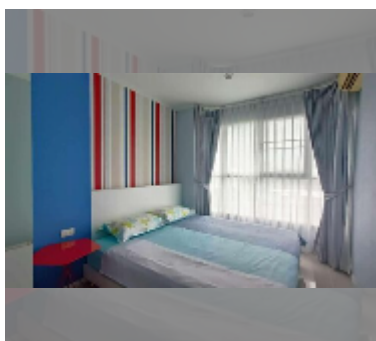

Condo for sale 1 bedroom 32 m² in Lumpini Park Beach Jomtien, Pattaya

฿ 2,360,000

UNIT PARAMETERS:

UID	FS-242273
quota	thai quota
type	1 bedroom
size	32m²
floor	6
view	sea view
quality	fair
equipment: furniture, air conditioner, television, refrigerator	

PROJECT PARAMETERS:

district	Jomtien
buildings	3
floors	30
built in	2013
maintenance	฿ 15,360/year

FACILITIES:

General information: highrise, meters to beach: 50, minutes to beach: 1, open parking, multy-level parking.

Swimming pool: swimming pool, kids pool, rooftop pool, jacuzzi.

Chill zone: chill zone, garden, rooftop chillout.

Health zone: gym, sauna.

Other: reception, clubhouse, meeting room, games room, kids playgarden, CCTV, security.