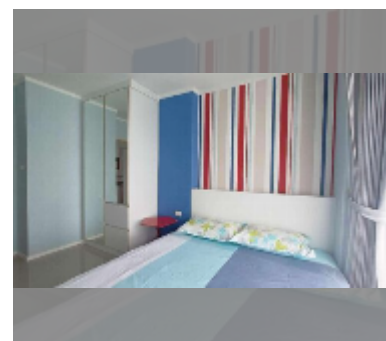

Condo for sale 1 bedroom 32 m² in Lumpini Park Beach Jomtien, Pattaya

฿ 2,360,000

UNIT PARAMETERS:

UID	FS-242273
quota	thai quota
type	1 bedroom
size	32m²
floor	6
view	sea view
quality	fair
equipment: furniture, air conditioner, television, refrigerator	

PROJECT PARAMETERS:

district	Jomtien
buildings	3
floors	30
built in	2013
maintenance	฿ 15,360/year

FACILITIES:

General information: highrise, meters to beach: 50, minutes to beach: 1, open parking, multy-level parking.

Swimming pool: swimming pool, kids pool, rooftop pool, jacuzzi.

Chill zone: chill zone, garden, rooftop chillout.

Health zone: gym, sauna.

Other: reception, clubhouse, meeting room, games room, kids playgarden, CCTV, security.