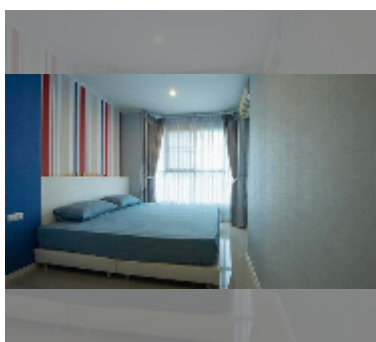

Condo for sale 1 bedroom 32 m² in Lumpini Park Beach Jomtien, Pattaya

฿ 2,360,000

UNIT PARAMETERS:

UID	FS-242273
quota	thai quota
type	1 bedroom
size	32m²
floor	6
view	sea view
quality	fair
equipment: furniture, air conditioner, television, refrigerator	

PROJECT PARAMETERS:

district	Jomtien
buildings	3
floors	30
built in	2013
maintenance	฿ 15,360/year

FACILITIES:

General information: highrise, meters to beach: 50, minutes to beach: 1, open parking, multy-level parking.

Swimming pool: swimming pool, kids pool, rooftop pool, jacuzzi.

Chill zone: chill zone, garden, rooftop chillout.

Health zone: gym, sauna.

Other: reception, clubhouse, meeting room, games room, kids playgarden, CCTV, security.