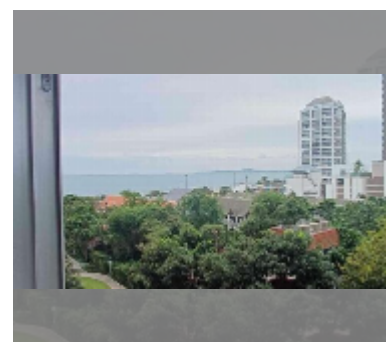

Condo for sale 1 bedroom 32 m² in Lumpini Park Beach Jomtien, Pattaya

฿ 2,360,000

UNIT PARAMETERS:

UID	FS-242273
quota	thai quota
type	1 bedroom
size	32m²
floor	6
view	sea view
quality	fair
equipment: furniture, air conditioner, television, refrigerator	

PROJECT PARAMETERS:

district	Jomtien
buildings	3
floors	30
built in	2013
maintenance	฿ 15,360/year

FACILITIES:

General information: highrise, meters to beach: 50, minutes to beach: 1, open parking, multy-level parking.

Swimming pool: swimming pool, kids pool, rooftop pool, jacuzzi.

Chill zone: chill zone, garden, rooftop chillout.

Health zone: gym, sauna.

Other: reception, clubhouse, meeting room, games room, kids playgarden, CCTV, security.