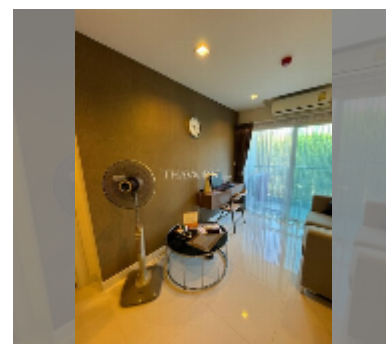

Condo for sale 1 bedroom 44 m² in Long Beach Condo, Pattaya

฿ 3,360,000

UNIT PARAMETERS:

UID	FS-242271
quota	foreign quota
type	1 bedroom
size	44m²
floor	4
view	city view
quality	good
equipment: furniture, air conditioner, television, washing-machine, refrigerator	

PROJECT PARAMETERS:

district	Bang Saray
buildings	1
floors	8
built in	2015

FACILITIES:

General information: lowrise, meters to beach: 350, minutes to beach: 5, covered parking.

Swimming pool: swimming pool, rooftop pool, infinity view.

Chill zone: chill zone.

Other: CCTV, security.