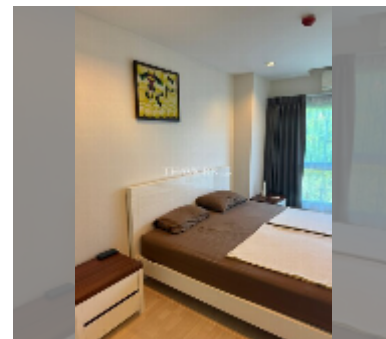

Condo for sale 1 bedroom 44 m² in Long Beach Condo, Pattaya

฿ 3,360,000

UNIT PARAMETERS:

UID	FS-242271
quota	foreign quota
type	1 bedroom
size	44m²
floor	4
view	city view
quality	good
equipment: furniture, air conditioner, television, washing-machine, refrigerator	

PROJECT PARAMETERS:

district	Bang Saray
buildings	1
floors	8
built in	2015

FACILITIES:

General information: lowrise, meters to beach: 350, minutes to beach: 5, covered parking.

Swimming pool: swimming pool, rooftop pool, infinity view.

Chill zone: chill zone.

Other: CCTV, security.