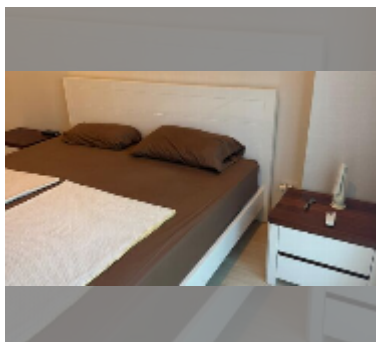

Condo for sale 1 bedroom 44 m² in Long Beach Condo, Pattaya

฿ 3,360,000

UNIT PARAMETERS:

UID	FS-242271
quota	foreign quota
type	1 bedroom
size	44m²
floor	4
view	city view
quality	good
equipment: furniture, air conditioner, television, washing-machine, refrigerator	

PROJECT PARAMETERS:

district	Bang Saray
buildings	1
floors	8
built in	2015

FACILITIES:

General information: lowrise, meters to beach: 350, minutes to beach: 5, covered parking.

Swimming pool: swimming pool, rooftop pool, infinity view.

Chill zone: chill zone.

Other: CCTV, security.