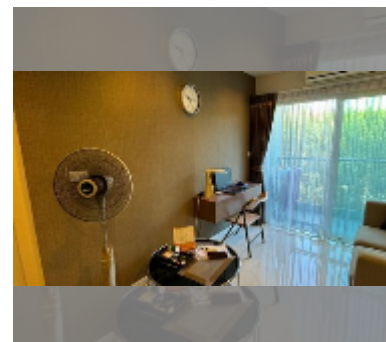

Condo for sale 1 bedroom 44 m² in Long Beach Condo, Pattaya

฿ 3,360,000

UNIT PARAMETERS:

UID	FS-242271
quota	foreign quota
type	1 bedroom
size	44m²
floor	4
view	city view
quality	good
equipment: furniture, air conditioner, television, washing-machine, refrigerator	

PROJECT PARAMETERS:

district	Bang Saray
buildings	1
floors	8
built in	2015

FACILITIES:

General information: lowrise, meters to beach: 350, minutes to beach: 5, covered parking.

Swimming pool: swimming pool, rooftop pool, infinity view.

Chill zone: chill zone.

Other: CCTV, security.