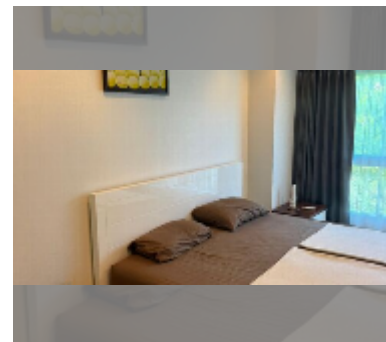

Condo for sale 1 bedroom 44 m² in Long Beach Condo, Pattaya

฿ 3,360,000

UNIT PARAMETERS:

UID	FS-242271
quota	foreign quota
type	1 bedroom
size	44m²
floor	4
view	city view
quality	good
equipment: furniture, air conditioner, television, washing-machine, refrigerator	

PROJECT PARAMETERS:

district	Bang Saray
buildings	1
floors	8
built in	2015

FACILITIES:

General information: lowrise, meters to beach: 350, minutes to beach: 5, covered parking.

Swimming pool: swimming pool, rooftop pool, infinity view.

Chill zone: chill zone.

Other: CCTV, security.