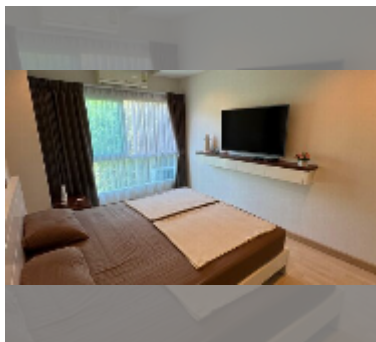

Condo for sale 1 bedroom 44 m² in Long Beach Condo, Pattaya

฿ 3,360,000

UNIT PARAMETERS:

UID	FS-242271
quota	foreign quota
type	1 bedroom
size	44m²
floor	4
view	city view
quality	good
equipment: furniture, air conditioner, television, washing-machine, refrigerator	

PROJECT PARAMETERS:

district	Bang Saray
buildings	1
floors	8
built in	2015

FACILITIES:

General information: lowrise, meters to beach: 350, minutes to beach: 5, covered parking.

Swimming pool: swimming pool, rooftop pool, infinity view.

Chill zone: chill zone.

Other: CCTV, security.