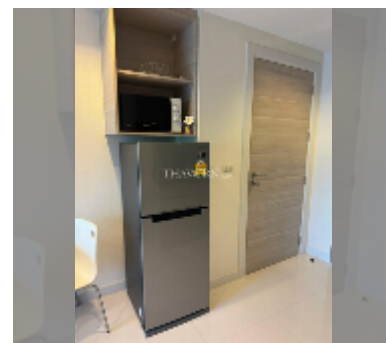

Condo for sale 1 bedroom 44 m² in Long Beach Condo, Pattaya

฿ 3,360,000

UNIT PARAMETERS:

UID	FS-242271
quota	foreign quota
type	1 bedroom
size	44m²
floor	4
view	city view
quality	good
equipment: furniture, air conditioner, television, washing-machine, refrigerator	

PROJECT PARAMETERS:

district	Bang Saray
buildings	1
floors	8
built in	2015

FACILITIES:

General information: lowrise, meters to beach: 350, minutes to beach: 5, covered parking.

Swimming pool: swimming pool, rooftop pool, infinity view.

Chill zone: chill zone.

Other: CCTV, security.