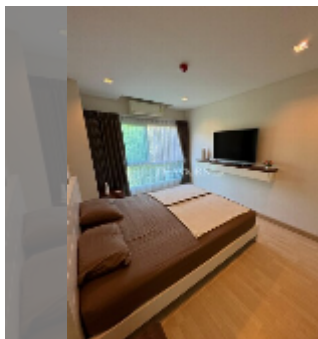

Condo for sale 1 bedroom 44 m² in Long Beach Condo, Pattaya

฿ 3,360,000

UNIT PARAMETERS:

UID	FS-242271
quota	foreign quota
type	1 bedroom
size	44m²
floor	4
view	city view
quality	good
equipment: furniture, air conditioner, television, washing-machine, refrigerator	

PROJECT PARAMETERS:

district	Bang Saray
buildings	1
floors	8
built in	2015

FACILITIES:

General information: lowrise, meters to beach: 350, minutes to beach: 5, covered parking.

Swimming pool: swimming pool, rooftop pool, infinity view.

Chill zone: chill zone.

Other: CCTV, security.