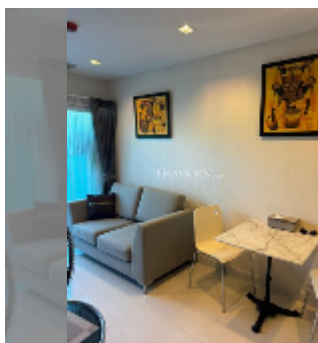

Condo for sale 1 bedroom 44 m² in Long Beach Condo, Pattaya

฿ 3,360,000

UNIT PARAMETERS:

UID	FS-242271
quota	foreign quota
type	1 bedroom
size	44m²
floor	4
view	city view
quality	good
equipment: furniture, air conditioner, television, washing-machine, refrigerator	

PROJECT PARAMETERS:

district	Bang Saray
buildings	1
floors	8
built in	2015

FACILITIES:

General information: lowrise, meters to beach: 350, minutes to beach: 5, covered parking.

Swimming pool: swimming pool, rooftop pool, infinity view.

Chill zone: chill zone.

Other: CCTV, security.