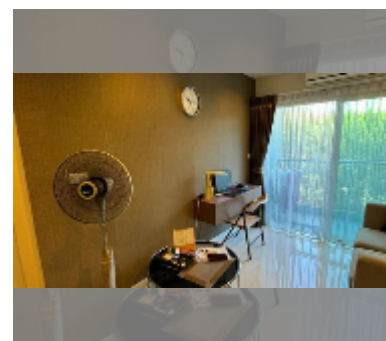

Condo for sale 1 bedroom 44 m² in Long Beach Condo, Pattaya

฿ 3,360,000

UNIT PARAMETERS:

UID	FS-242271
quota	foreign quota
type	1 bedroom
size	44m²
floor	4
view	city view
quality	good
equipment: furniture, air conditioner, television, washing-machine, refrigerator	

PROJECT PARAMETERS:

district	Bang Saray
buildings	1
floors	8
built in	2015

FACILITIES:

General information: lowrise, meters to beach: 350, minutes to beach: 5, covered parking.

Swimming pool: swimming pool, rooftop pool, infinity view.

Chill zone: chill zone.

Other: CCTV, security.