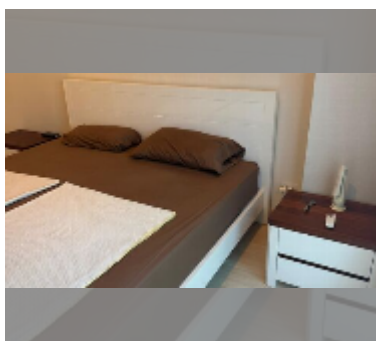

Condo for sale 1 bedroom 44 m² in Long Beach Condo, Pattaya

฿ 3,360,000

UNIT PARAMETERS:

UID	FS-242271
quota	foreign quota
type	1 bedroom
size	44m²
floor	4
view	city view
quality	good
equipment: furniture, air conditioner, television, washing-machine, refrigerator	

PROJECT PARAMETERS:

district	Bang Saray
buildings	1
floors	8
built in	2015

FACILITIES:

General information: lowrise, meters to beach: 350, minutes to beach: 5, covered parking.

Swimming pool: swimming pool, rooftop pool, infinity view.

Chill zone: chill zone.

Other: CCTV, security.