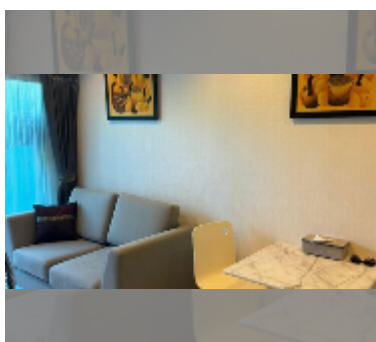

Condo for sale 1 bedroom 44 m² in Long Beach Condo, Pattaya

฿ 3,360,000

UNIT PARAMETERS:

UID	FS-242271
quota	foreign quota
type	1 bedroom
size	44m²
floor	4
view	city view
quality	good
equipment: furniture, air conditioner, television, washing-machine, refrigerator	

PROJECT PARAMETERS:

district	Bang Saray
buildings	1
floors	8
built in	2015

FACILITIES:

General information: lowrise, meters to beach: 350, minutes to beach: 5, covered parking.

Swimming pool: swimming pool, rooftop pool, infinity view.

Chill zone: chill zone.

Other: CCTV, security.