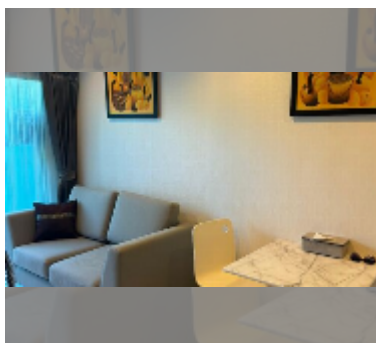

Condo for sale 1 bedroom 44 m² in Long Beach Condo, Pattaya

฿ 3,360,000

UNIT PARAMETERS:

UID	FS-242271
quota	foreign quota
type	1 bedroom
size	44m²
floor	4
view	city view
quality	good
equipment: furniture, air conditioner, television, washing-machine, refrigerator	

PROJECT PARAMETERS:

district	Bang Saray
buildings	1
floors	8
built in	2015

FACILITIES:

General information: lowrise, meters to beach: 350, minutes to beach: 5, covered parking.

Swimming pool: swimming pool, rooftop pool, infinity view.

Chill zone: chill zone.

Other: CCTV, security.