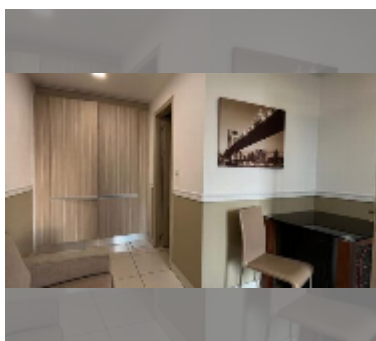

Condo for sale 1 bedroom 50 m² in Laguna Beach Resort, Pattaya

฿ 2,210,000

UNIT PARAMETERS:

UID	FS-242269
quota	company ownership
type	1 bedroom
size	50m²
floor	6
view	partial sea view
quality	good
equipment: furniture, air conditioner, television, washing-machine, refrigerator	

PROJECT PARAMETERS:

district	Jomtien
buildings	3
floors	8
built in	2015
maintenance	฿ 21,000/year

FACILITIES:

General information: resort, meters to beach: 500, underground parking.

Swimming pool: swimming pool, kids pool, water slides, waterfall, jacuzzi, sunbathing area, artificial beach.

Chill zone: chill zone, garden.

Health zone: gym.

Other: reception, clubhouse, kids playgarden, security, minimart, laundry.