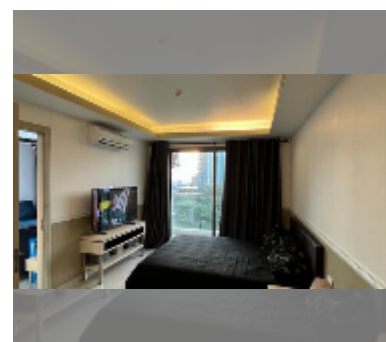

Condo for sale 1 bedroom 50 m² in Laguna Beach Resort, Pattaya

฿ 2,210,000

UNIT PARAMETERS:

UID	FS-242269
quota	company ownership
type	1 bedroom
size	50m²
floor	6
view	partial sea view
quality	good
equipment: furniture, air conditioner, television, washing-machine, refrigerator	

PROJECT PARAMETERS:

district	Jomtien
buildings	3
floors	8
built in	2015
maintenance	฿ 21,000/year

FACILITIES:

General information: resort, meters to beach: 500, underground parking.

Swimming pool: swimming pool, kids pool, water slides, waterfall, jacuzzi, sunbathing area, artificial beach.

Chill zone: chill zone, garden.

Health zone: gym.

Other: reception, clubhouse, kids playgarden, security, minimart, laundry.