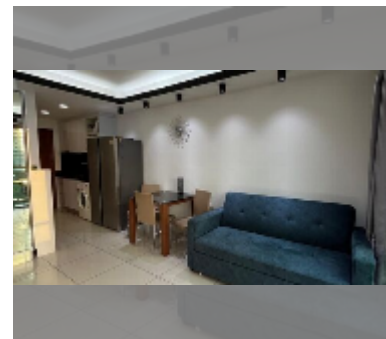

Condo for sale 1 bedroom 50 m² in Laguna Beach Resort, Pattaya

฿ 2,210,000

UNIT PARAMETERS:

UID	FS-242269
quota	company ownership
type	1 bedroom
size	50m²
floor	6
view	partial sea view
quality	good
equipment: furniture, air conditioner, television, washing-machine, refrigerator	

PROJECT PARAMETERS:

district	Jomtien
buildings	3
floors	8
built in	2015
maintenance	฿ 21,000/year

FACILITIES:

General information: resort, meters to beach: 500, underground parking.

Swimming pool: swimming pool, kids pool, water slides, waterfall, jacuzzi, sunbathing area, artificial beach.

Chill zone: chill zone, garden.

Health zone: gym.

Other: reception, clubhouse, kids playgarden, security, minimart, laundry.