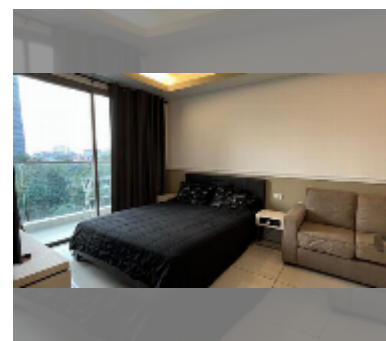

Condo for sale 1 bedroom 50 m² in Laguna Beach Resort, Pattaya

฿ 2,210,000

UNIT PARAMETERS:

UID	FS-242269
quota	company ownership
type	1 bedroom
size	50m²
floor	6
view	partial sea view
quality	good
equipment: furniture, air conditioner, television, washing-machine, refrigerator	

PROJECT PARAMETERS:

district	Jomtien
buildings	3
floors	8
built in	2015
maintenance	฿ 21,000/year

FACILITIES:

General information: resort, meters to beach: 500, underground parking.

Swimming pool: swimming pool, kids pool, water slides, waterfall, jacuzzi, sunbathing area, artificial beach.

Chill zone: chill zone, garden.

Health zone: gym.

Other: reception, clubhouse, kids playgarden, security, minimart, laundry.