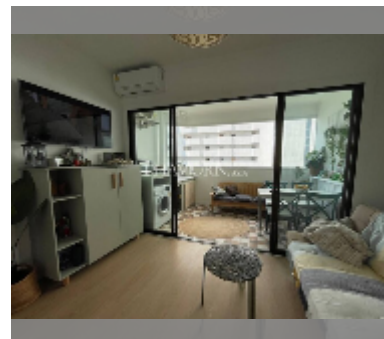

Condo for sale studio 40 m² in Jomtien Beach Paradise, Pattaya

฿ 2,200,000

UNIT PARAMETERS:

UID	FS-242266
quota	foreign quota
type	studio
size	40m ²
floor	4
view	pool view
quality	good
equipment: furniture, air conditioner, television, washing-machine, refrigerator	

PROJECT PARAMETERS:

district	Jomtien
buildings	1
floors	29
built in	1997
maintenance	฿ 14,400/year

FACILITIES:

General information: highrise, meters to beach: 300, open parking, covered parking.

Swimming pool: swimming pool, kids pool, jacuzzi.

Chill zone: garden.

Health zone: gym.

Other: reception, meeting room, CCTV, security, minimart, laundry.

details