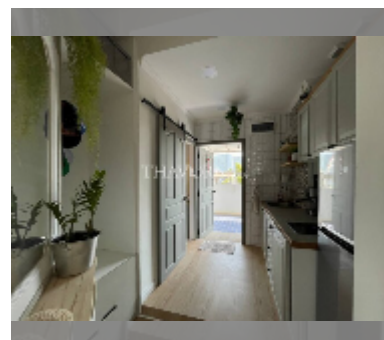

Condo for sale studio 40 m² in Jomtien Beach Paradise, Pattaya

฿ 2,200,000

UNIT PARAMETERS:

UID	FS-242266
quota	foreign quota
type	studio
size	40m ²
floor	4
view	pool view
quality	good
equipment: furniture, air conditioner, television, washing-machine, refrigerator	

Chill zone: garden.

Health zone: gym.

Other: reception, meeting room, CCTV, security, minimart, laundry.

details