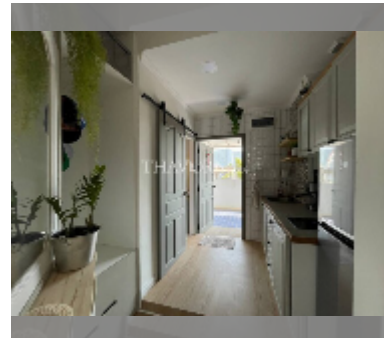

Condo for sale studio 40 m² in Jomtien Beach Paradise, Pattaya

฿ 2,200,000

UNIT PARAMETERS:

UID	FS-242266
quota	foreign quota
type	studio
size	40m ²
floor	4
view	pool view
quality	good
equipment: furniture, air conditioner, television, washing-machine, refrigerator	

Chill zone: garden.

Health zone: gym.

Other: reception, meeting room, CCTV, security, minimart, laundry.

details