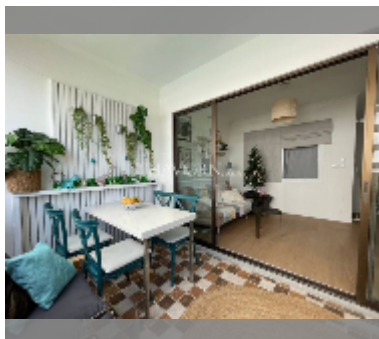

Condo for sale studio 40 m² in Jomtien Beach Paradise, Pattaya

฿ 2,200,000

UNIT PARAMETERS:

UID	FS-242266
quota	foreign quota
type	studio
size	40m ²
floor	4
view	pool view
quality	good
equipment: furniture, air conditioner, television, washing-machine, refrigerator	

Chill zone: garden.

Health zone: gym.

Other: reception, meeting room, CCTV, security, minimart, laundry.

details