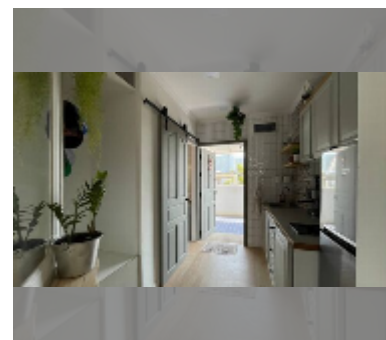

Condo for sale studio 40 m² in Jomtien Beach Paradise, Pattaya

฿ 2,200,000

UNIT PARAMETERS:

UID	FS-242266
quota	foreign quota
type	studio
size	40m ²
floor	4
view	pool view
quality	good
equipment: furniture, air conditioner, television, washing-machine, refrigerator	

Chill zone: garden.

Health zone: gym.

Other: reception, meeting room, CCTV, security, minimart, laundry.

details