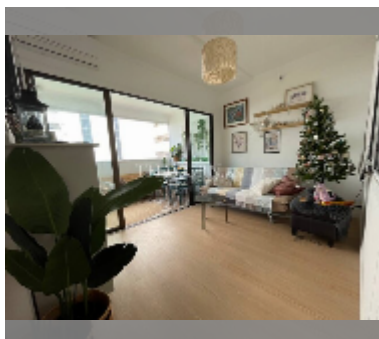

Condo for sale studio 40 m² in Jomtien Beach Paradise, Pattaya

฿ 2,200,000

UNIT PARAMETERS:

UID	FS-242266
quota	foreign quota
type	studio
size	40m ²
floor	4
view	pool view
quality	good
equipment: furniture, air conditioner, television, washing-machine, refrigerator	

Chill zone: garden.

Health zone: gym.

Other: reception, meeting room, CCTV, security, minimart, laundry.

details