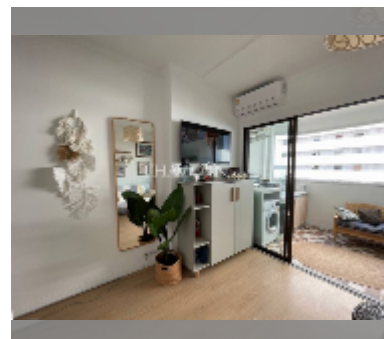

Condo for sale studio 40 m² in Jomtien Beach Paradise, Pattaya

฿ 2,200,000

UNIT PARAMETERS:

UID	FS-242266
quota	foreign quota
type	studio
size	40m ²
floor	4
view	pool view
quality	good
equipment: furniture, air conditioner, television, washing-machine, refrigerator	

Chill zone: garden.

Health zone: gym.

Other: reception, meeting room, CCTV, security, minimart, laundry.

details