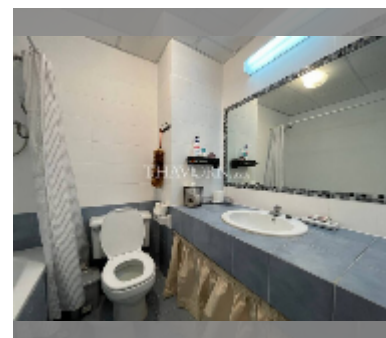

Condo for sale studio 40 m² in Jomtien Beach Paradise, Pattaya

฿ 1,999,000

UNIT PARAMETERS:

UID	FS-242265
quota	foreign quota
type	studio
size	40m²
floor	22
view	sea view
quality	good
equipment: furniture, air conditioner, television, refrigerator	

PROJECT PARAMETERS:

district	Jomtien
buildings	1
floors	29
built in	1997
maintenance	฿ 14,400/year

FACILITIES:

General information: highrise, meters to beach: 300, open parking, covered parking.

Swimming pool: swimming pool, kids pool, jacuzzi.

Chill zone: garden.

Health zone: gym.

Other: reception, meeting room, CCTV, security, minimart, laundry.