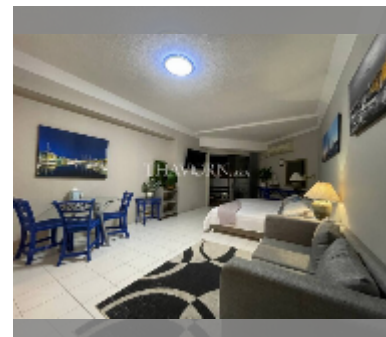

Condo for sale studio 40 m² in Jomtien Beach Paradise, Pattaya

฿ 1,999,000

UNIT PARAMETERS:

UID	FS-242265
quota	foreign quota
type	studio
size	40m ²
floor	22
view	sea view
quality	good
equipment: furniture, air conditioner, television, refrigerator	

Chill zone: garden.

Health zone: gym.

Other: reception, meeting room, CCTV, security, minimart, laundry.

[details](#)