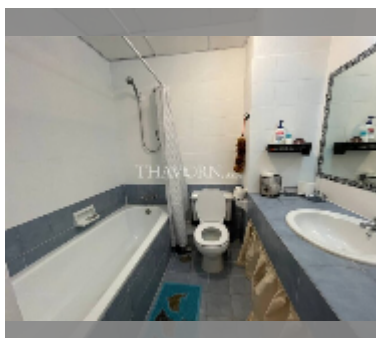

Condo for sale studio 40 m² in Jomtien Beach Paradise, Pattaya

฿ 1,999,000

UNIT PARAMETERS:

UID	FS-242265
quota	foreign quota
type	studio
size	40m²
floor	22
view	sea view
quality	good
equipment: furniture, air conditioner, television, refrigerator	

PROJECT PARAMETERS:

district	Jomtien
buildings	1
floors	29
built in	1997
maintenance	฿ 14,400/year

FACILITIES:

General information: highrise, meters to beach: 300, open parking, covered parking.

Swimming pool: swimming pool, kids pool, jacuzzi.

Chill zone: garden.

Health zone: gym.

Other: reception, meeting room, CCTV, security, minimart, laundry.