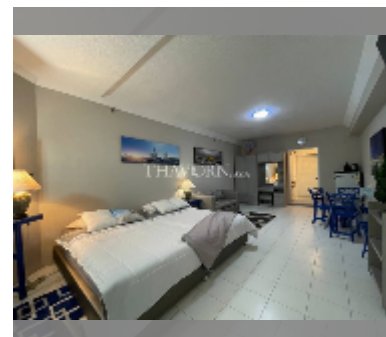

Condo for sale studio 40 m² in Jomtien Beach Paradise, Pattaya

฿ 1,999,000

UNIT PARAMETERS:

UID	FS-242265
quota	foreign quota
type	studio
size	40m²
floor	22
view	sea view
quality	good
equipment: furniture, air conditioner, television, refrigerator	

PROJECT PARAMETERS:

district	Jomtien
buildings	1
floors	29
built in	1997
maintenance	฿ 14,400/year

FACILITIES:

General information: highrise, meters to beach: 300, open parking, covered parking.

Swimming pool: swimming pool, kids pool, jacuzzi.

Chill zone: garden.

Health zone: gym.

Other: reception, meeting room, CCTV, security, minimart, laundry.