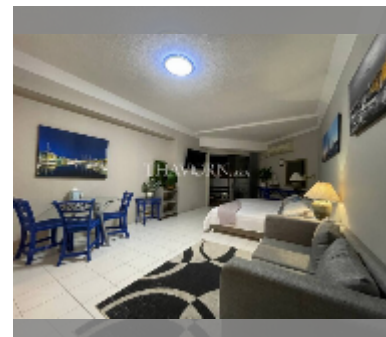

Condo for sale studio 40 m² in Jomtien Beach Paradise, Pattaya

฿ 1,999,000

UNIT PARAMETERS:

UID	FS-242265
quota	foreign quota
type	studio
size	40m ²
floor	22
view	sea view
quality	good
equipment: furniture, air conditioner, television, refrigerator	

Chill zone: garden.

Health zone: gym.

Other: reception, meeting room, CCTV, security, minimart, laundry.

details