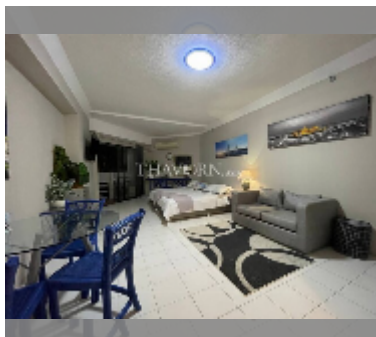

Condo for sale studio 40 m² in Jomtien Beach Paradise, Pattaya

฿ 1,999,000

UNIT PARAMETERS:

UID	FS-242265
quota	foreign quota
type	studio
size	40m ²
floor	22
view	sea view
quality	good
equipment: furniture, air conditioner, television, refrigerator	

Chill zone: garden.

Health zone: gym.

Other: reception, meeting room, CCTV, security, minimart, laundry.

[details](#)