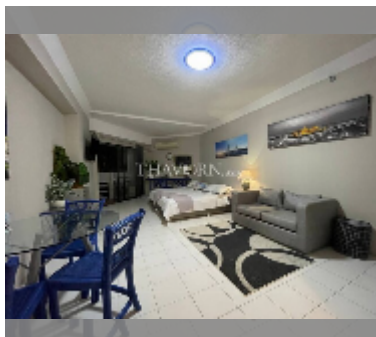

Condo for sale studio 40 m² in Jomtien Beach Paradise, Pattaya

฿ 1,999,000

UNIT PARAMETERS:

UID	FS-242265
quota	foreign quota
type	studio
size	40m ²
floor	22
view	sea view
quality	good
equipment: furniture, air conditioner, television, refrigerator	

Chill zone: garden.

Health zone: gym.

Other: reception, meeting room, CCTV, security, minimart, laundry.

details