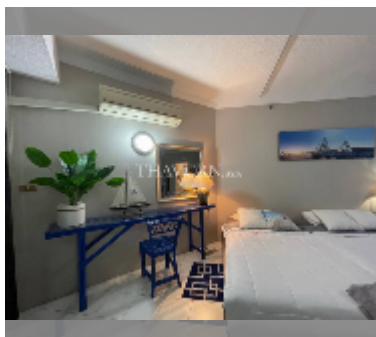

Condo for sale studio 40 m² in Jomtien Beach Paradise, Pattaya

฿ 1,999,000

UNIT PARAMETERS:

UID	FS-242265
quota	foreign quota
type	studio
size	40m²
floor	22
view	sea view
quality	good
equipment: furniture, air conditioner, television, refrigerator	

PROJECT PARAMETERS:

district	Jomtien
buildings	1
floors	29
built in	1997
maintenance	฿ 14,400/year

FACILITIES:

General information: highrise, meters to beach: 300, open parking, covered parking.

Swimming pool: swimming pool, kids pool, jacuzzi.

Chill zone: garden.

Health zone: gym.

Other: reception, meeting room, CCTV, security, minimart, laundry.