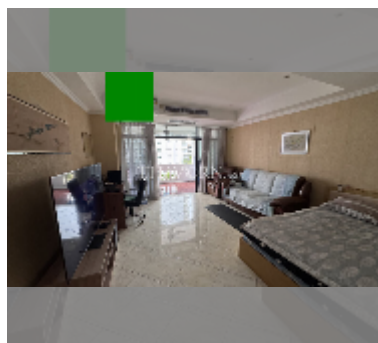

Condo for sale 1 bedroom 66 m² in Jomtien Complex, Pattaya

฿ 3,360,000

UNIT PARAMETERS:

UID	FS-242264
quota	foreign quota
type	1 bedroom
size	66m²
floor	5
view	sea view
quality	fair
equipment: furniture, air conditioner, television, refrigerator	

PROJECT PARAMETERS:

district	Jomtien
buildings	2
floors	39
built in	1995
maintenance	฿ 15,840/year

FACILITIES:

General information: highrise, meters to beach: 50, minutes to beach: 3, multy-level parking.

Swimming pool: swimming pool, sunbathing area.

Chill zone: chill zone, garden, barbeque areas.

Health zone: gym.

Other: CCTV, security, minimart, laundry.