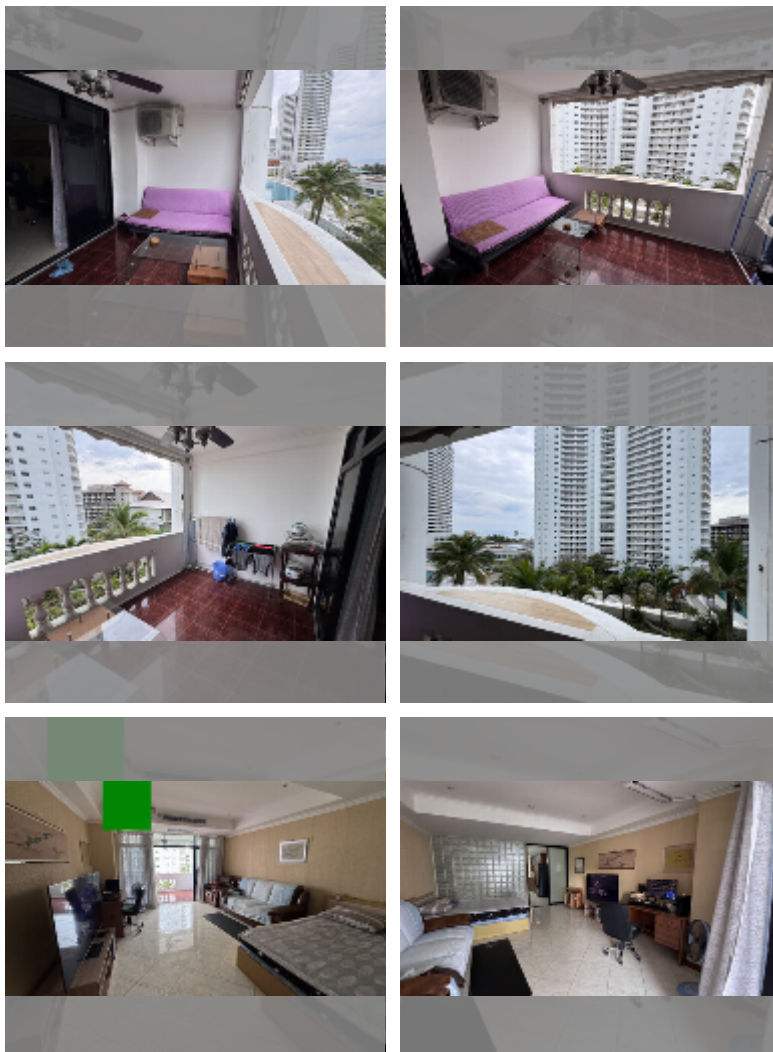

Condo for sale 1 bedroom 66 m² in Jomtien Complex, Pattaya

฿ 3,280,000

UNIT PARAMETERS:

UID	FS-242264
quota	foreign quota
type	1 bedroom
size	66m²
floor	5
view	sea view
quality	fair
equipment: furniture, air conditioner, television, refrigerator	

PROJECT PARAMETERS:

district	Jomtien
buildings	2
floors	39
built in	1995
maintenance	฿ 15,840/year

FACILITIES:

General information: highrise, meters to beach: 50, minutes to beach: 3, multy-level parking.

Swimming pool: swimming pool, sunbathing area.

Chill zone: chill zone, garden, barbeque areas.

Health zone: gym.

Other: CCTV, security, minimart, laundry.