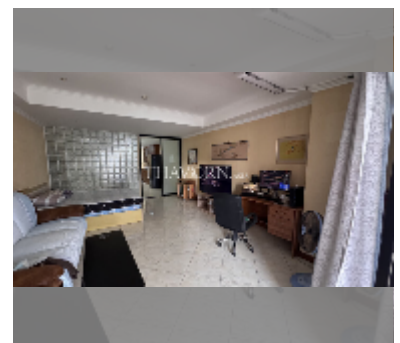

Condo for sale 1 bedroom 66 m² in Jomtien Complex, Pattaya

฿ 3,360,000

UNIT PARAMETERS:

UID	FS-242264
quota	foreign quota
type	1 bedroom
size	66m²
floor	5
view	sea view
quality	fair
equipment: furniture, air conditioner, television, refrigerator	

PROJECT PARAMETERS:

district	Jomtien
buildings	2
floors	39
built in	1995
maintenance	฿ 15,840/year

FACILITIES:

General information: highrise, meters to beach: 50, minutes to beach: 3, multy-level parking.

Swimming pool: swimming pool, sunbathing area.

Chill zone: chill zone, garden, barbeque areas.

Health zone: gym.

Other: CCTV, security, minimart, laundry.