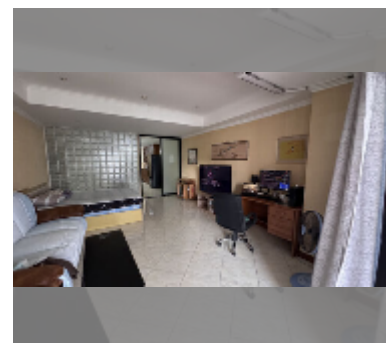

Condo for sale 1 bedroom 66 m² in Jomtien Complex, Pattaya

฿ 3,280,000

UNIT PARAMETERS:

UID	FS-242264
quota	foreign quota
type	1 bedroom
size	66m²
floor	5
view	sea view
quality	fair
equipment: furniture, air conditioner, television, refrigerator	

PROJECT PARAMETERS:

district	Jomtien
buildings	2
floors	39
built in	1995
maintenance	฿ 15,840/year

FACILITIES:

General information: highrise, meters to beach: 50, minutes to beach: 3, multy-level parking.

Swimming pool: swimming pool, sunbathing area.

Chill zone: chill zone, garden, barbeque areas.

Health zone: gym.

Other: CCTV, security, minimart, laundry.